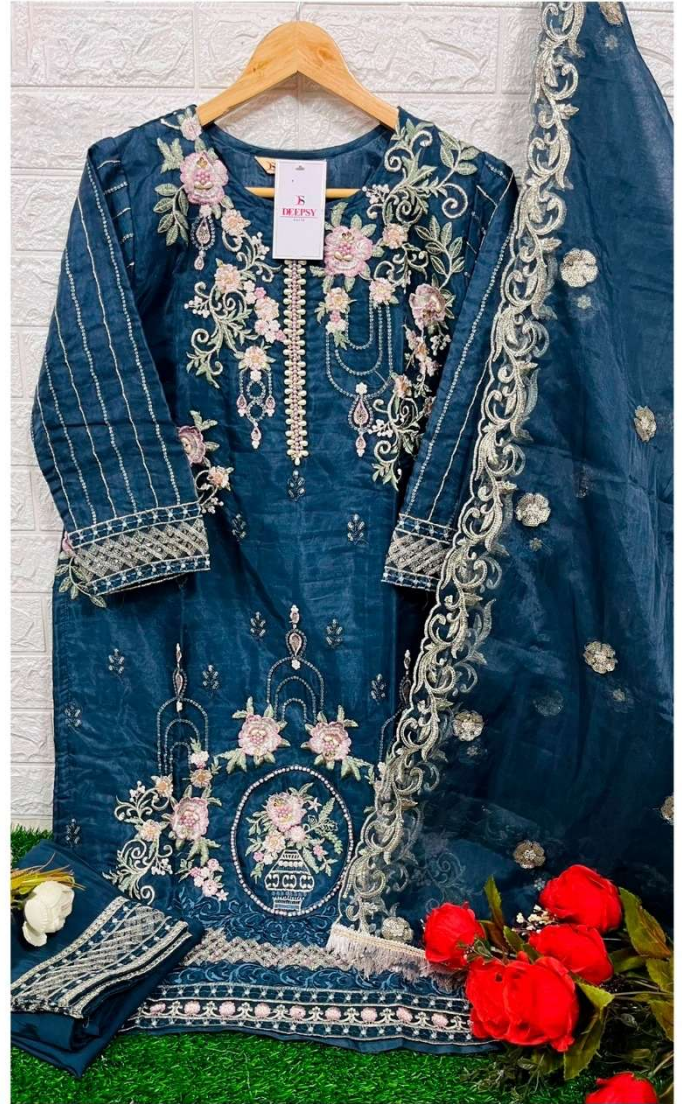

CODE: D-312 C

DEEPSY
suits

READY MADE
COLLECTION
SIZE:- XL

Care Instructions

- >Dry clean recommended
- >Do not use anytype of bleach or stain removing chemicals.
- >Do not overexpose damp fabrics to strong sunlight.
- >Iron at moderate temperature.