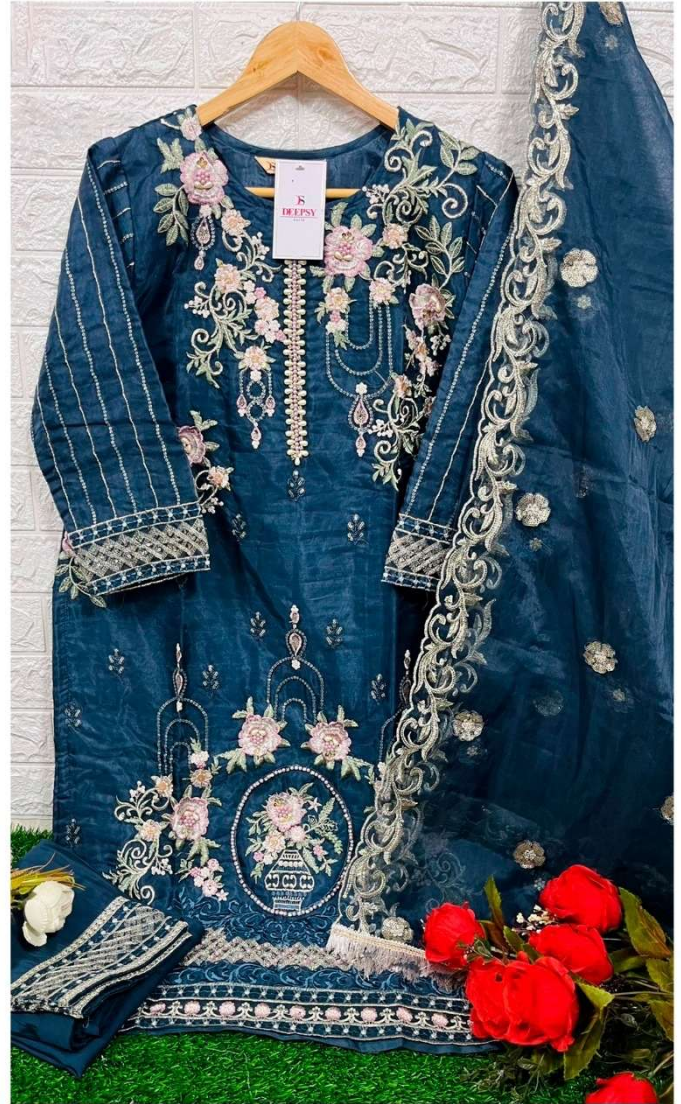

CODE: D-312 C

DEEPSY
suits

READY MADE
COLLECTION
SIZE:- XL

Care Instructions

- >Dry clean recommended
- >Do not use anytype of bleach or stain removing chemicals.
- >Do not overexpose damp fabrics to strong sunlight.
- >Iron at moderate temperature.