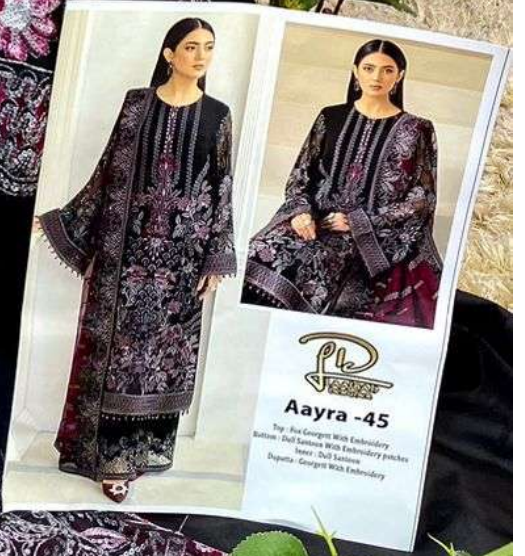

Pb

Aayra -45