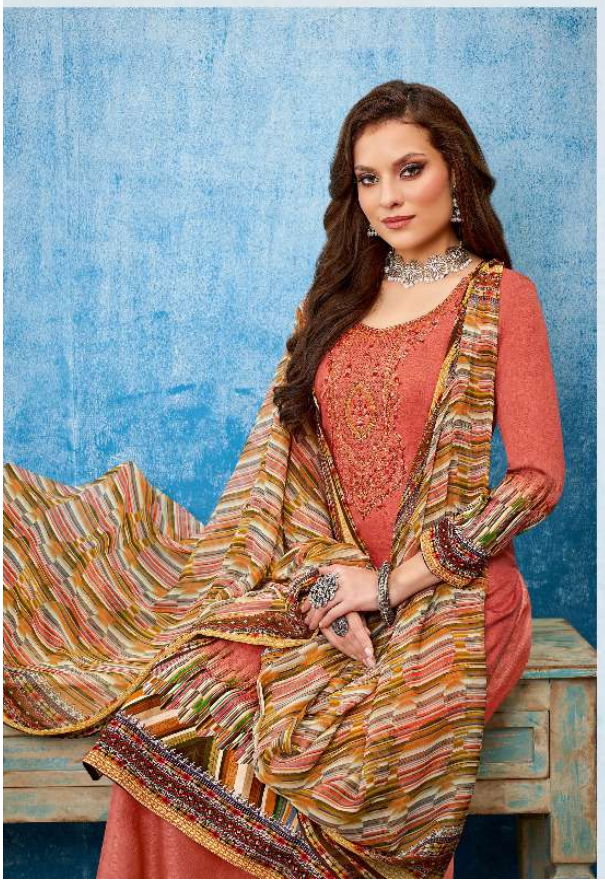

महक
Mahek
Meet your True Fashion Needs

S-1081-001

महक
Mahek

S-1081-002

महक
Mahek

Cocktail glamour

classic to temporary- the contemporary designs with classy colors giving luxurious touch with finished heavy look.

S-1081-004

महक
Mahek

Feminine Style

S-1081-005

महक
Mahek

Dressed to impress

*expression of a diva are truly engraving, her unique expression
would carry attention in any celebration.*

S-1081-006