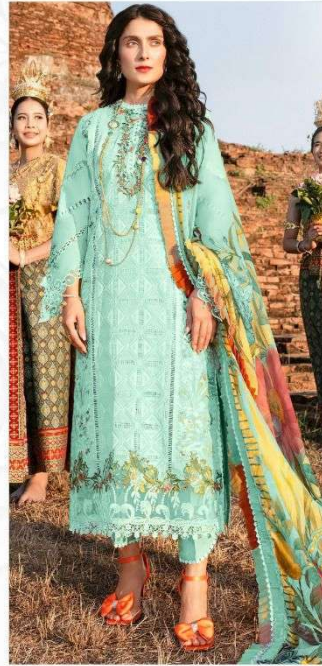

ALK-5006-C