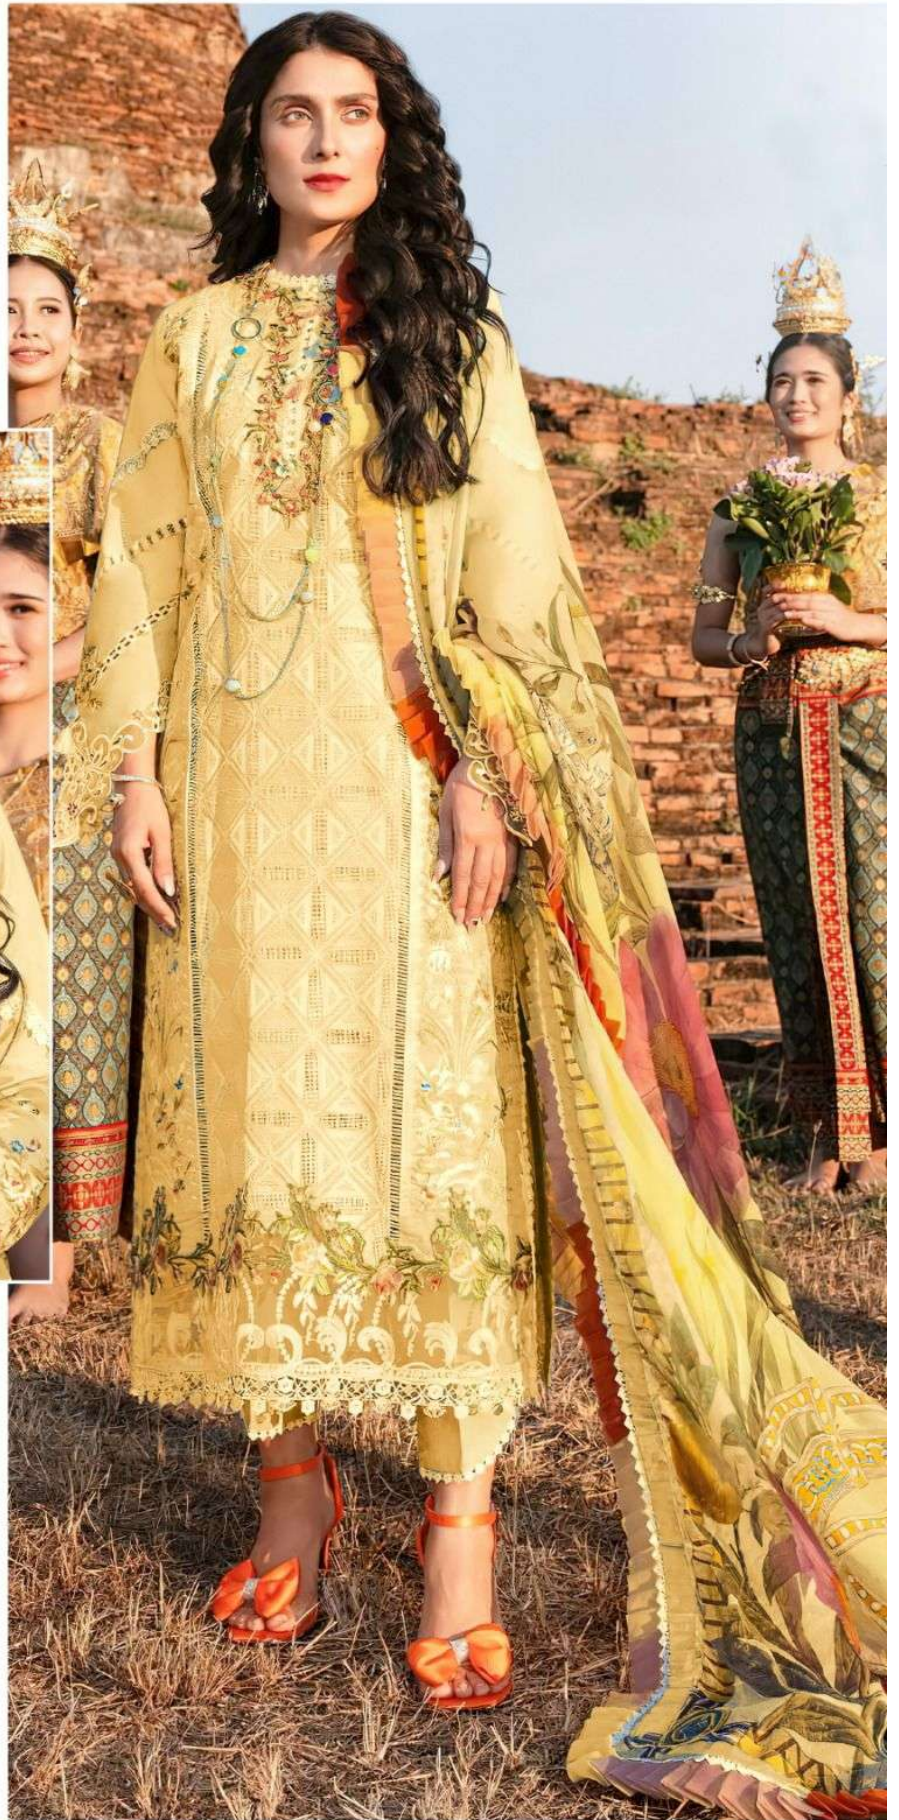

ALK®
AL KHUSHBU®
MUSHQ
VOL-3
5006 HITS COLOURS

ALK D.No.5006-A

TOP

Cambric Cotton with
Heavy Embroidery Work

BOTTOM-INNER

Semi Lawn

DUPATTA

Tubby Silk with Print