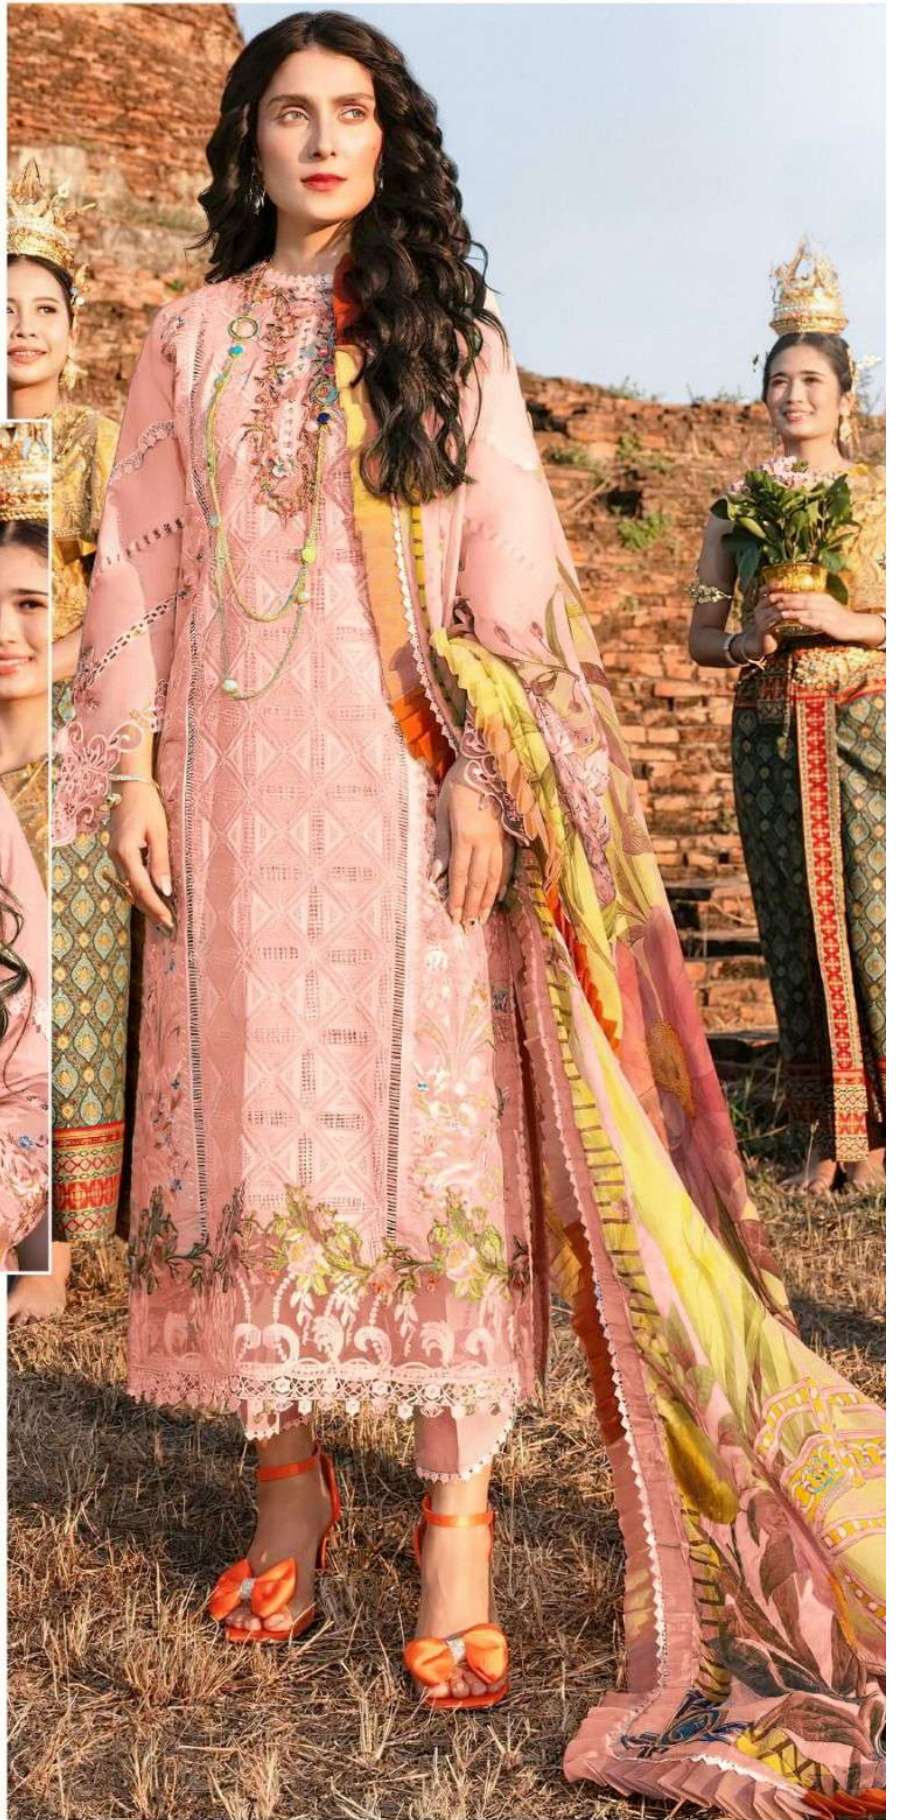

Cambric Cotton with
Heavy Embroidery Work

BOTTOM-INNER

Semi Lawn

DUPATTA

Tubby Silk with Print

ALK[®]
AL KHUSHBU[®]
MUSHQ
VOL-3
5006 HITS COLOURS

ALK D.No.5006-B

TOP

Cambric Cotton with
Heavy Embroidery Work

BOTTOM-INNER

Semi Lawn

DUPATTA

Tubby Silk with Print

ALK[®]
AL KHUSHBU[®]
MUSHQ
VOL-3
5006 HITS COLOURS

ALK D.No.5006-C

TOP

Cambric Cotton with
Heavy Embroidery Work

BOTTOM-INNER

Semi Lawn

DUPATTA

Tubby Silk with Print

ALK[®]
AL KHUSHBU[®]
MUSHQ
VOL-3
5006 HITS COLOURS

ALK D.No.5006-D

TOP