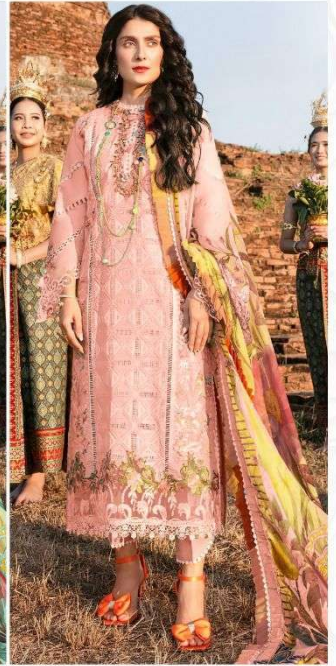

ALK[®]

AI. KHUSHBU[®]

MUSHQ

VOL-3

5006 HITS COLOURS

ALK[®]
AL KHUSHBU[®]
MUSHQ
VOL-3
5006 HITS COLOURS

ALK D.No.5006-A

TOP

Cambric Cotton with
Heavy Embroidery Work

BOTTOM-INNER

Semi Lawn

DUPATTA

Tubby Silk with Print

ALK[®]
AL KHUSHBU[®]
MUSHQ
VOL-3
5006 HITS COLOURS

ALK D.No.5006-B

TOP

Cambric Cotton with
Heavy Embroidery Work

BOTTOM-INNER

Semi Lawn

DUPATTA

Tubby Silk with Print

ALK[®]
AL KHUSHBU

MUSHQ
VOL3

5006 HITS COLOURS

TOP
Cambric Cotton with
Heavy Embroidery Work

BOTTOM-INNER
Semi Lawn

DUPATTA
Tubby Silk with Print

ALK-5006-A

ALK-5006-B

ALK-5006-C

ALK-5006-D