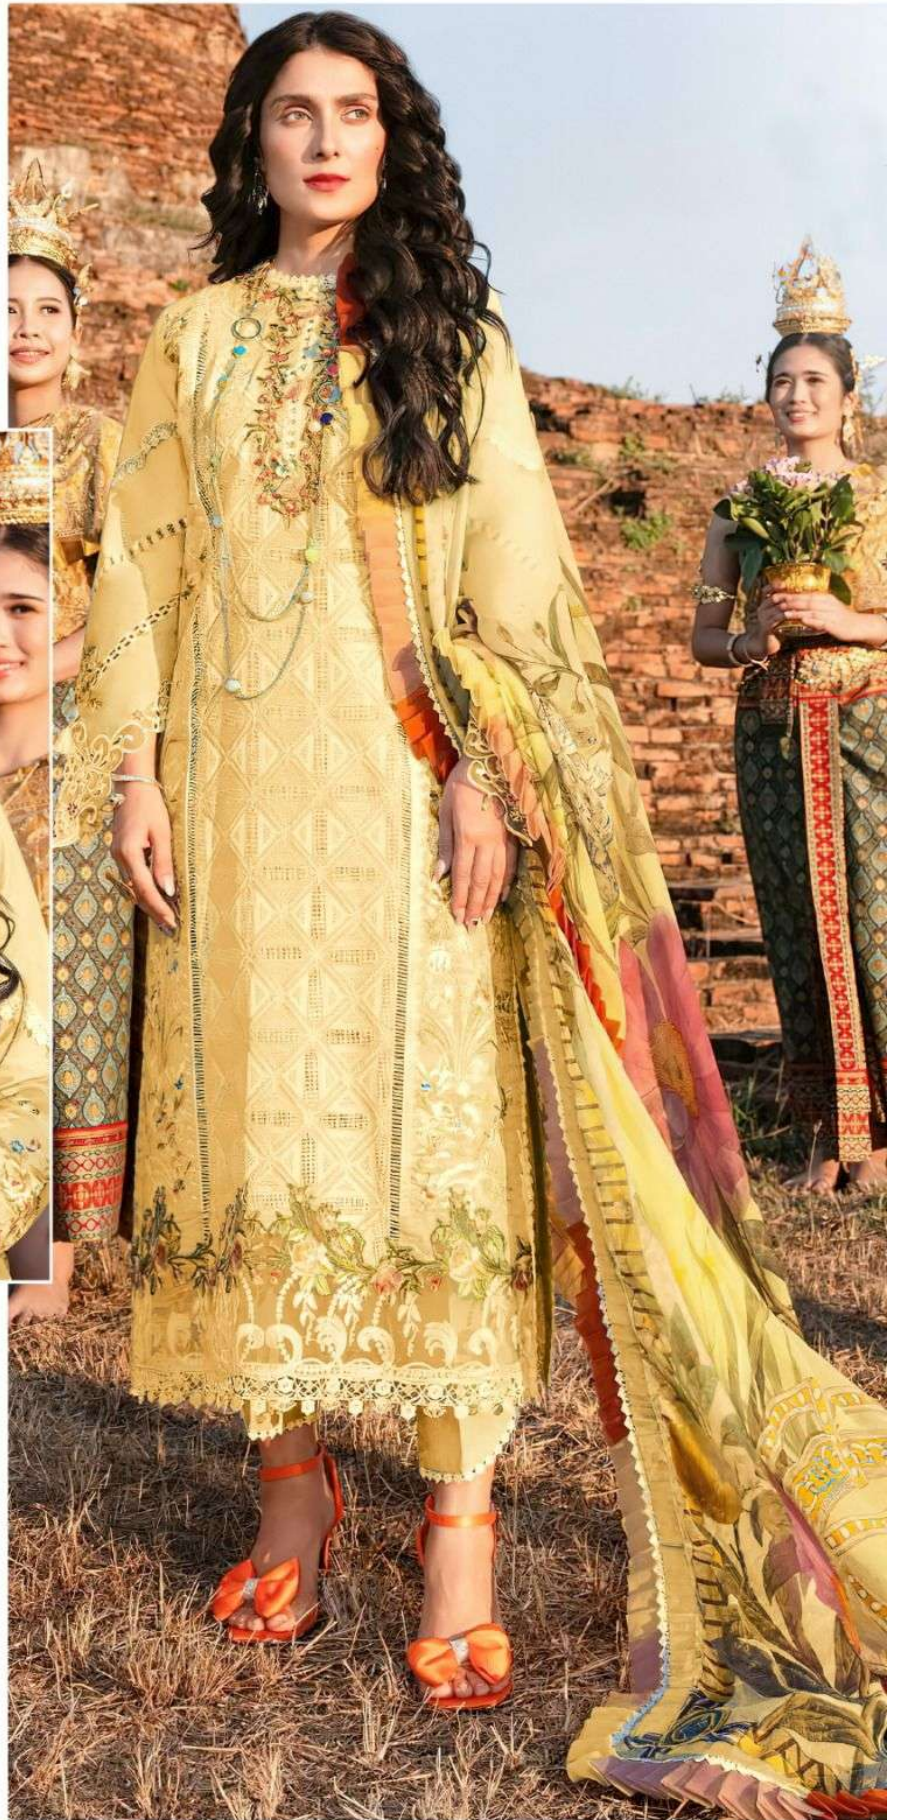

ALK[®]

AI. KHUSHBU[®]

MUSHQ

VOL-3

5006 HITS COLOURS

ALK[®]
AL KHUSHBU[®]
MUSHQ
VOL-3
5006 HITS COLOURS

ALK D.No.5006-A

TOP

Cambric Cotton with
Heavy Embroidery Work

BOTTOM-INNER

Semi Lawn

DUPATTA

Tubby Silk with Print

ALK[®]
AL KHUSHBU[®]
MUSHQ
VOL-3
5006 HITS COLOURS

ALK D.No.5006-B

TOP

Cambric Cotton with
Heavy Embroidery Work

BOTTOM-INNER

Semi Lawn

DUPATTA

Tubby Silk with Print

ALK[®]
AL KHUSHBU[®]
MUSHQ
VOL-3
5006 HITS COLOURS

ALK D.No.5006-C

TOP

Cambric Cotton with
Heavy Embroidery Work

BOTTOM-INNER

Semi Lawn

DUPATTA

Tubby Silk with Print

ALK[®]
AL KHUSHBU[®]
MUSHQ
VOL-3
5006 HITS COLOURS

ALK D.No.5006-D

TOP