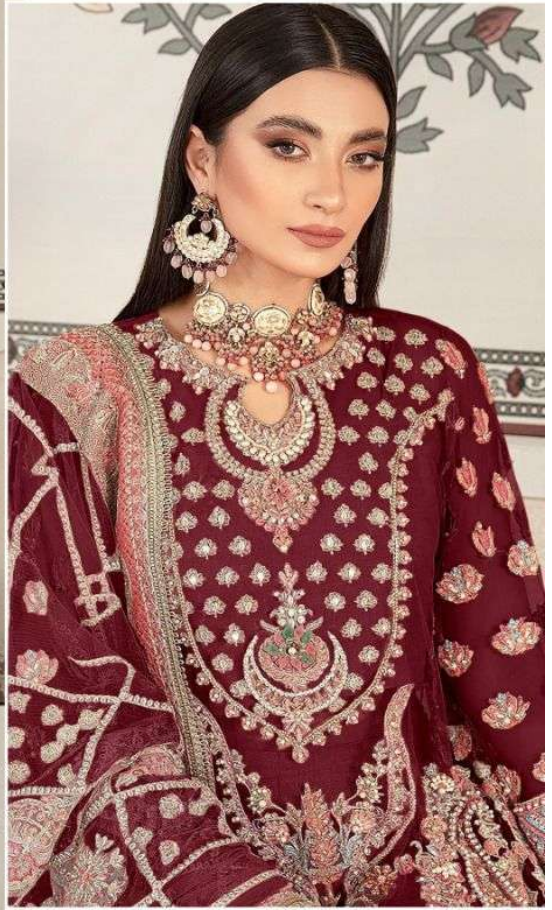

ALK[®]

AL KHUSHBU[®]

MUZLIN

ALK[®]
AL KHUSHBU[®]

MUZZLIN

ALK D.No.4022-A

TOP

Fox Georgette with
Embroidery

BOTTOM-INNER

Dull Santoon

DUPATTA

Butterfly net With Heavy
Embroidery

ALK
AL KHUSHBU
MUZLIN

ALK D.No.4022-
TOP
Fox Georgette with
Embroidery

BOTTOM-INNER
Dull Santoon

DUPATTA
net With H
roidery

ALK[®]
AL KHUSHBU[®]

MUZZLIN

ALK D.No.4022-B

TOP

Fox Georgette with
Embroidery

BOTTOM-INNER

Dull Santoon

DUPATTA

Butterfly net With Heavy
Embroidery

ALK
AL KHUSHBU
MUZLIN

ALK D.No.4022-B
TOP
Fox Georgette with
Embroidery
BOTTOM-INNER
Dull Santoon
DUPATTA
Butterfly net With Heavy
Embroidery

ALK[®]

AL KHUSHBU[®]

MUZZLIN