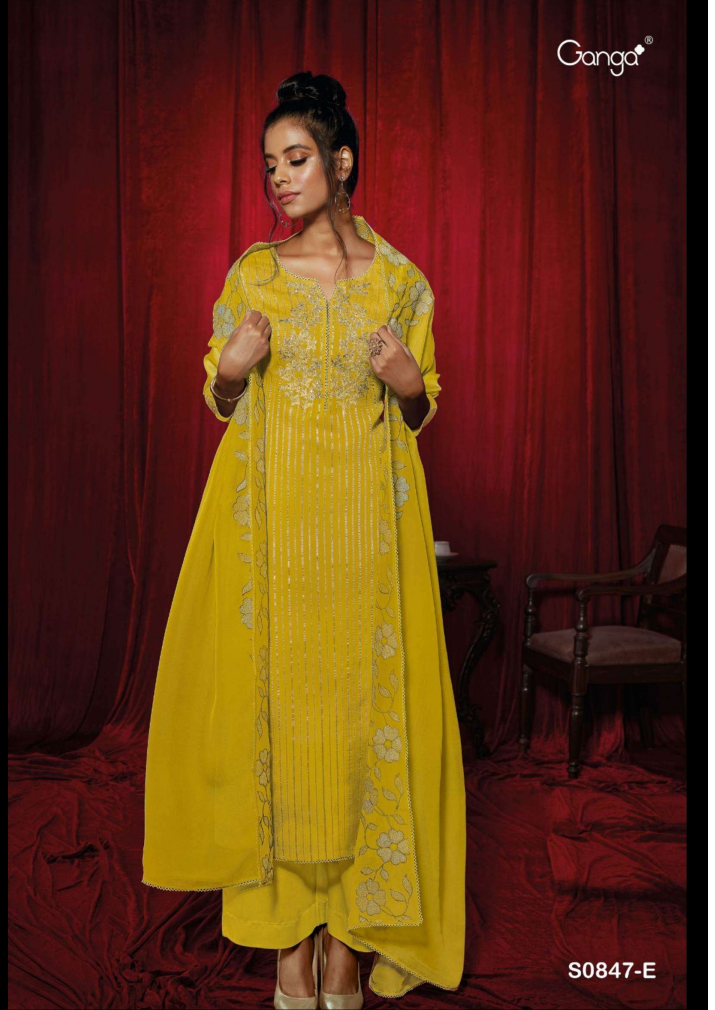

S0847-C

Ganga®