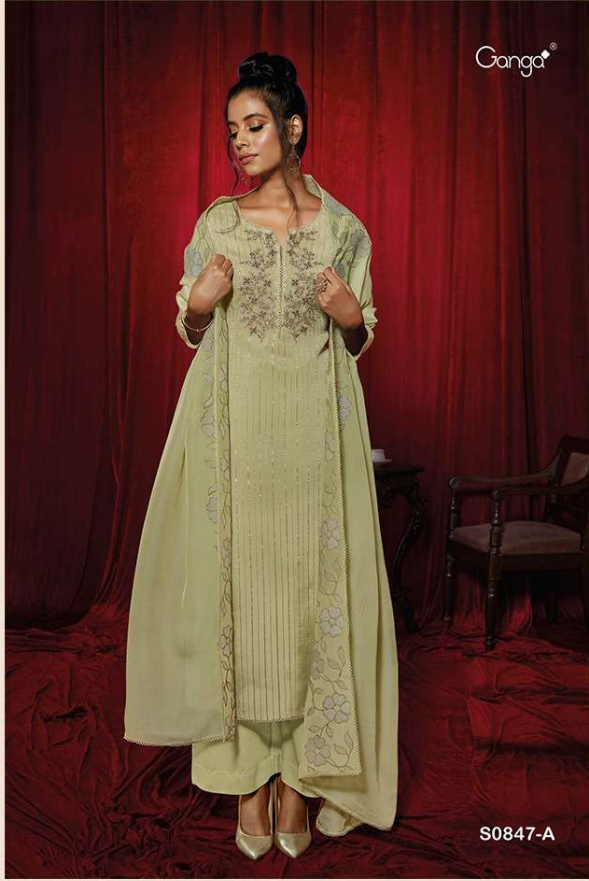

Ganga®

S0847-C

Ganga®

S0847-C

Ganga®

S0847-E

Ganga®

PRODUCT NAME	KASHVI
D.NO.	S0847
DESCRIPTION	TOP PREMIUM ORGANZA PATTERN SOLID WITH EMBROIDERY & HAND WORK BOTTOM PREMIUM COTTON SATIN SOLID DUPATTA FINEST ORGANZA SOLID WITH HEAVY EMBROIDERY & SWAROVSKI WORK & COTTON LACE
HSN CODE	540834
WHOLESALE PRICE	2265/- EACH+GST(EXTRA)