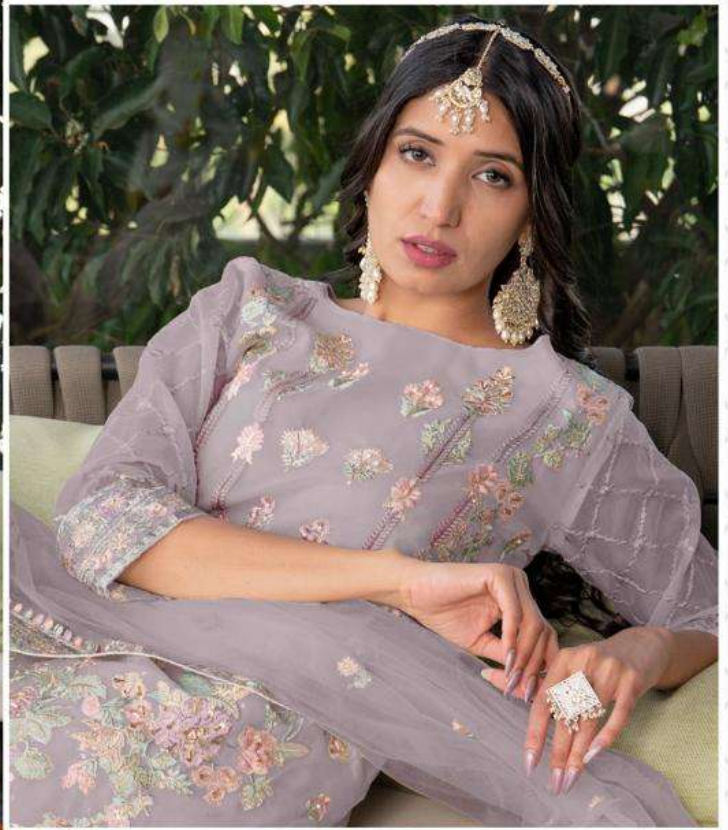

Fepic®

WASHING INTRUCTIONS

DO NOT USE ANY TYPE OF BLEACH OR STAIN REMOVING CHEMICALS
BEFORE CUTTING / STITCHING, FABRIC SHOULD BE SOAKED BE SOAKED IN WATER
(ALL COMPONENTS SEPARATELY) FOR 15 MINUTES
DO NOT KEEP WET FABRIC IN TWISTED FROM IN ORDER TO AVOID COPY MARKS |
WASH COLOURED AND WHITE FABRICS SEPARATELY
IRON CLOTHES AT MODERATE TEMPERATURE | DO NOT DRY FABRIC IN DIRECT SUNLIGHT
(EXTRA LACES, HANGINGS AND ACCESSORIES ARE NOT INDUED)

C-1347 C