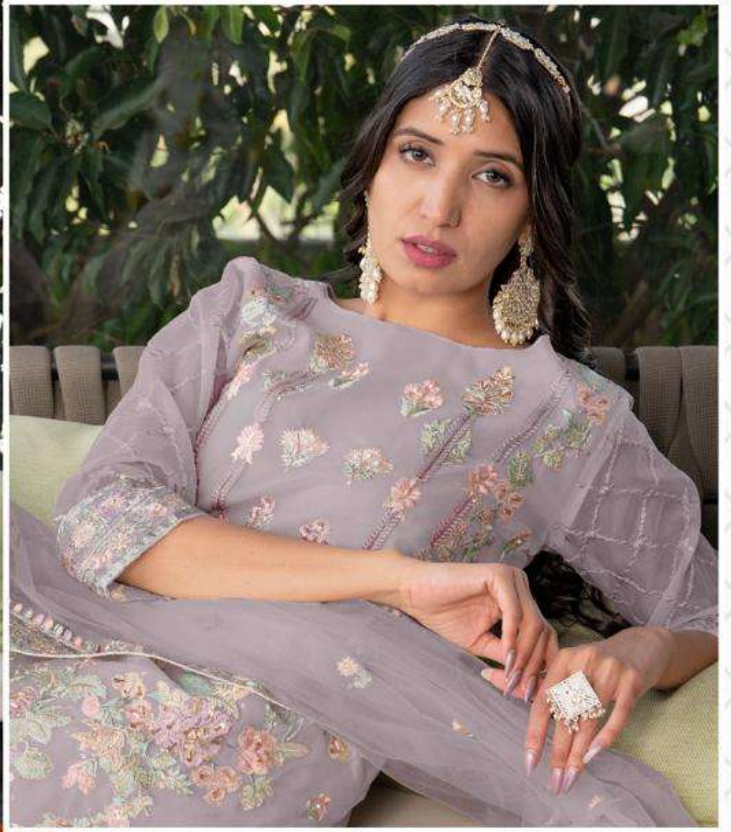

Fepic®

WASHING INTRUCTIONS

DO NOT USE ANY TYPE OF BLEACH OR STAIN REMOVING CHEMICALS
BEFORE CUTTING / STITCHING, FABRIC SHOULD BE SOAKED BE SOAKED IN WATER
(ALL COMPONENTS SEPARATELY) FOR 15 MINUTES
DO NOT KEEP WET FABRIC IN TWISTED FROM IN ORDER TO AVOID COPY MARKS |
WASH COLOURED AND WHITE FABRICS SEPARATELY
IRON CLOTHES AT MODERATE TEMPERATURE | DO NOT DRY FABRIC IN DIRECT SUNLIGHT
(EXTRA LACES, HANGINGS AND ACCESSORIES ARE NOT INDUED)

C-1347 C