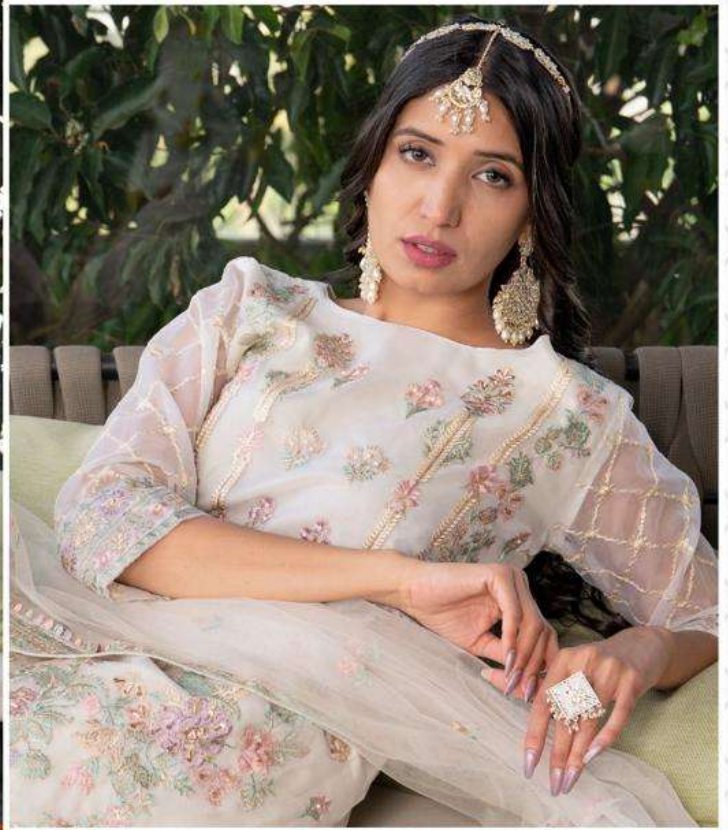

Fepic®

**WASHING INTRUCTIONS**

DO NOT USE ANY TYPE OF BLEACH OR STAIN REMOVING CHEMICALS  
BEFORE CUTTING / STITCHING, FABRIC SHOULD BE SOAKED BE SOAKED IN WATER  
( ALL COMPONENTS SEPARATELY ) FOR 15 MINUTES  
DO NOT KEEP WET FABRIC IN TWISTED FROM IN ORDER TO AVOID COPY MARKS |  
WASH COLOURED AND WHITE FABRICS SEPARATELY  
IRON CLOTHES AT MODERATE TEMPERATURE | DO NOT DRY FABRIC IN DIRECT SUNLIGHT  
( EXTRA LACES, HANGINGS AND ACCESSORIES ARE NOT INDUED )