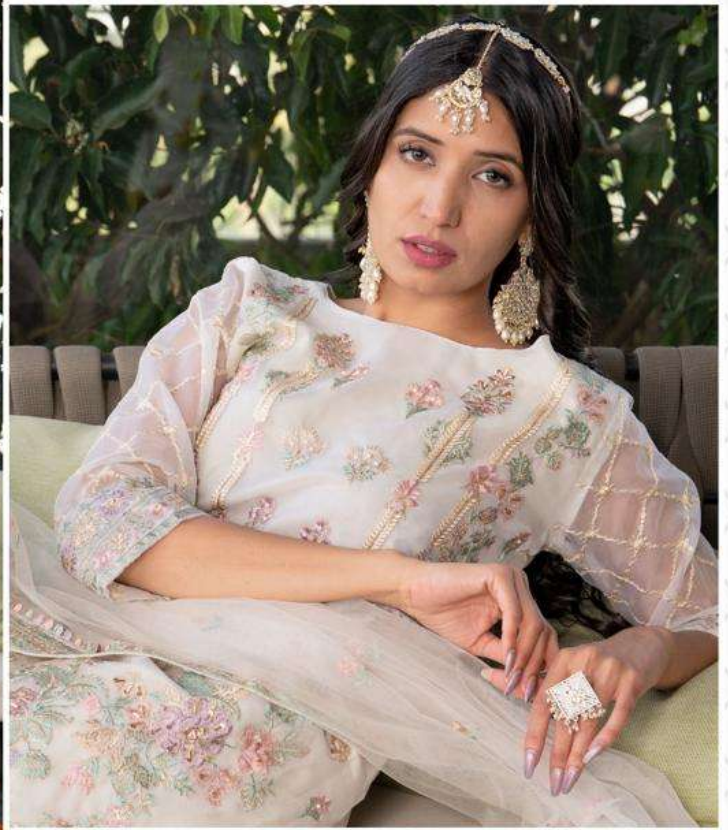

Fepic®

WASHING INTRUCTIONS

DO NOT USE ANY TYPE OF BLEACH OR STAIN REMOVING CHEMICALS
BEFORE CUTTING / STITCHING, FABRIC SHOULD BE SOAKED BE SOAKED IN WATER
(ALL COMPONENTS SEPARATELY) FOR 15 MINUTES
DO NOT KEEP WET FABRIC IN TWISTED FROM IN ORDER TO AVOID COPY MARKS |
WASH COLOURED AND WHITE FABRICS SEPARATELY
IRON CLOTHES AT MODERATE TEMPERATURE | DO NOT DRY FABRIC IN DIRECT SUNLIGHT
(EXTRA LACES, HANGINGS AND ACCESSORIES ARE NOT INDUED)

C-1347 A