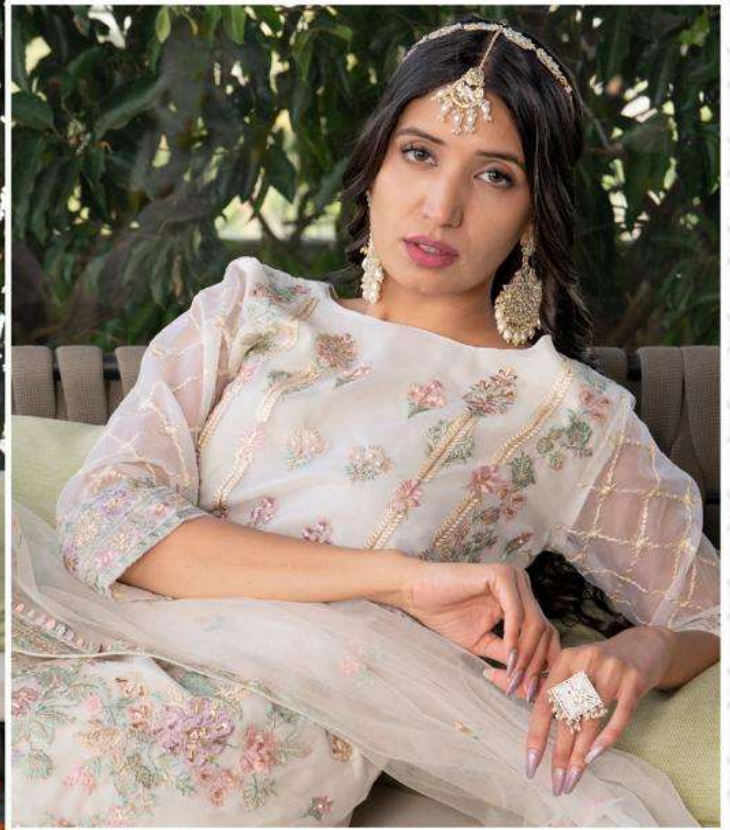

**Fepic**<sup>®</sup>

**WASHING INTRUCTIONS**

DO NOT USE ANY TYPE OF BLEACH OR STAIN REMOVING CHEMICALS  
BEFORE CUTTING / STITCHING, FABRIC SHOULD BE SOAKED BE SOAKED IN WATER  
( ALL COMPONENTS SEPARATELY ) FOR 15 MINUTES  
DO NOT KEEP WET FABRIC IN TWISTED FROM IN ORDER TO AVOID COPY MARKS |  
WASH COLOURED AND WHITE FABRICS SEPARATELY  
IRON CLOTHES AT MODERATE TEMPERATURE | DO NOT DRY FABRIC IN DIRECT SUNLIGHT  
( EXTRA LACES, HANGINGS AND ACCESSORIES ARE NOT INDUED )