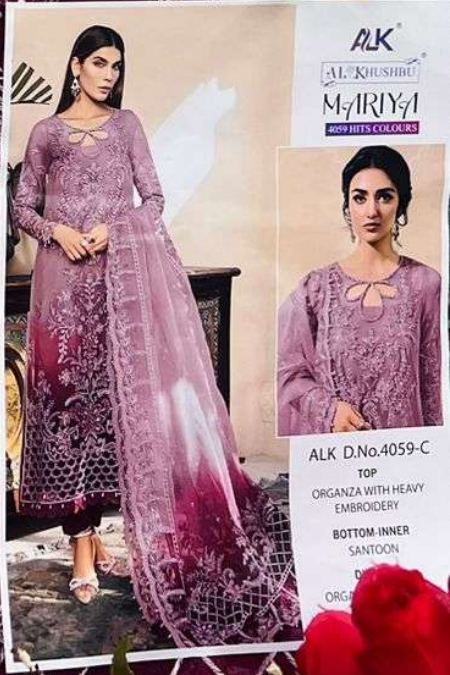

ALK
AL KHUSHBU
MIRIYI
4059 HITS COLOURS

ALK D.No.4059-C
TOP
ORGANZA WITH HEAVY
EMBROIDERY
BOTTOM-INNER
SANTOON
D
ORIG