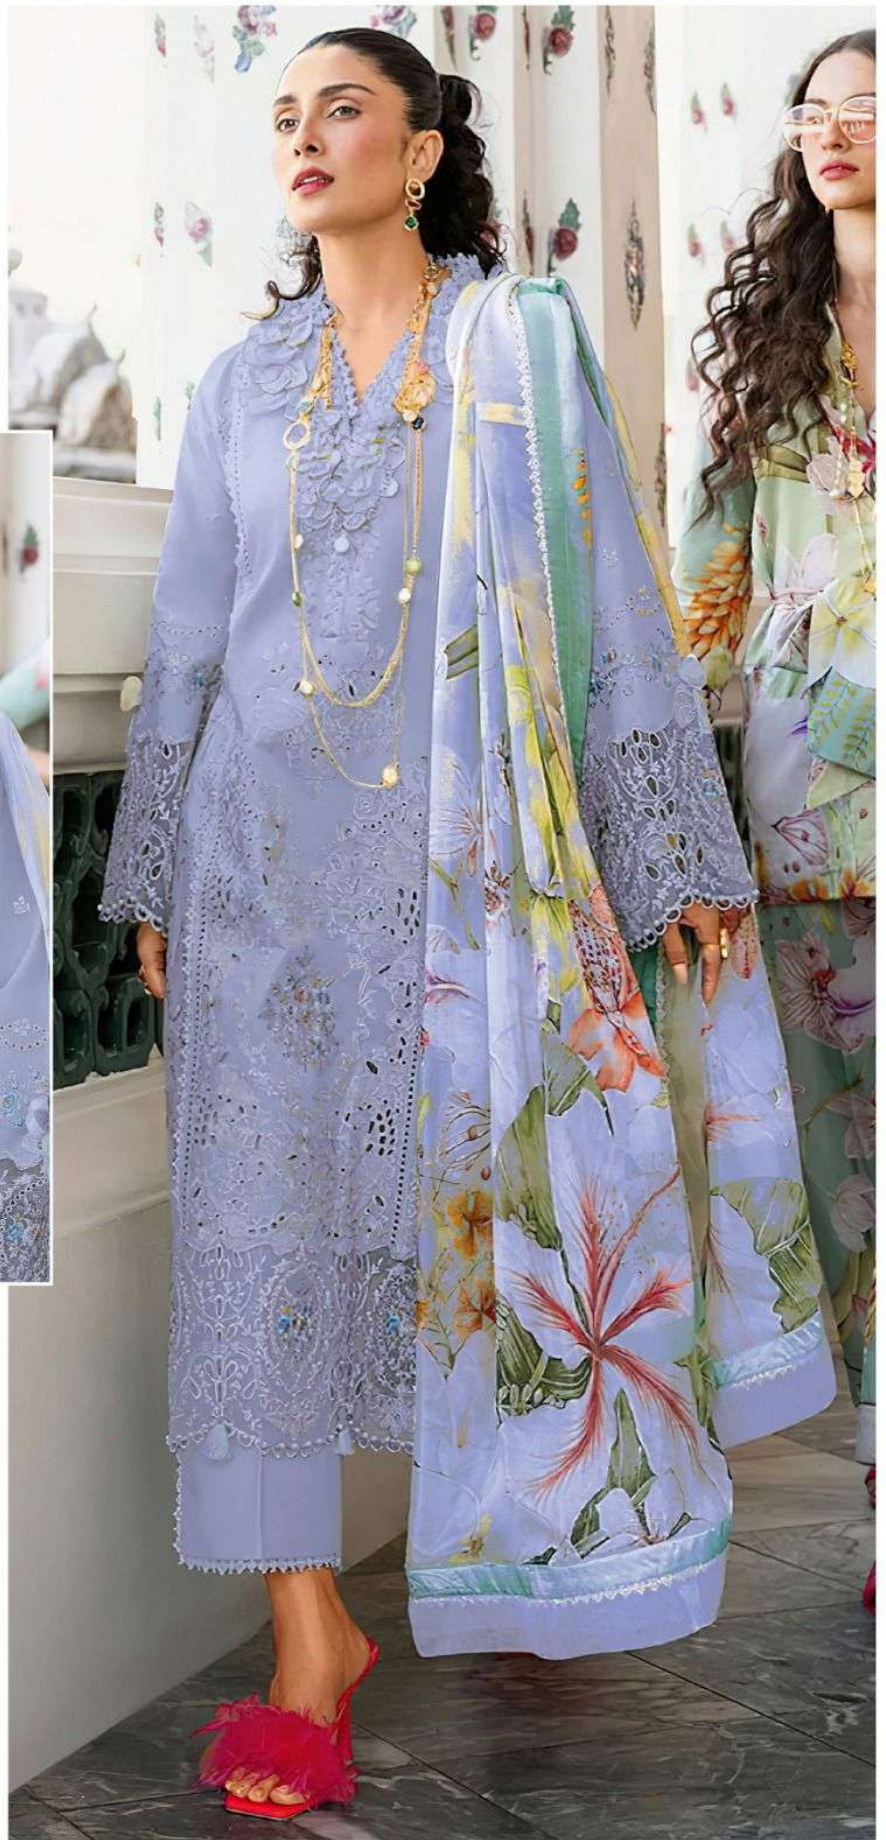

ALK®
AL KHUSHBU®
MUSHQ
VOL-3
5009 HITS COLOURS

ALK D.No.5009-D

TOP

Cambric Cotton with
Heavy Embroidery Work

BOTTOM-INNER

Semi Lawn

DUPATTA

Tubby Silk with Print