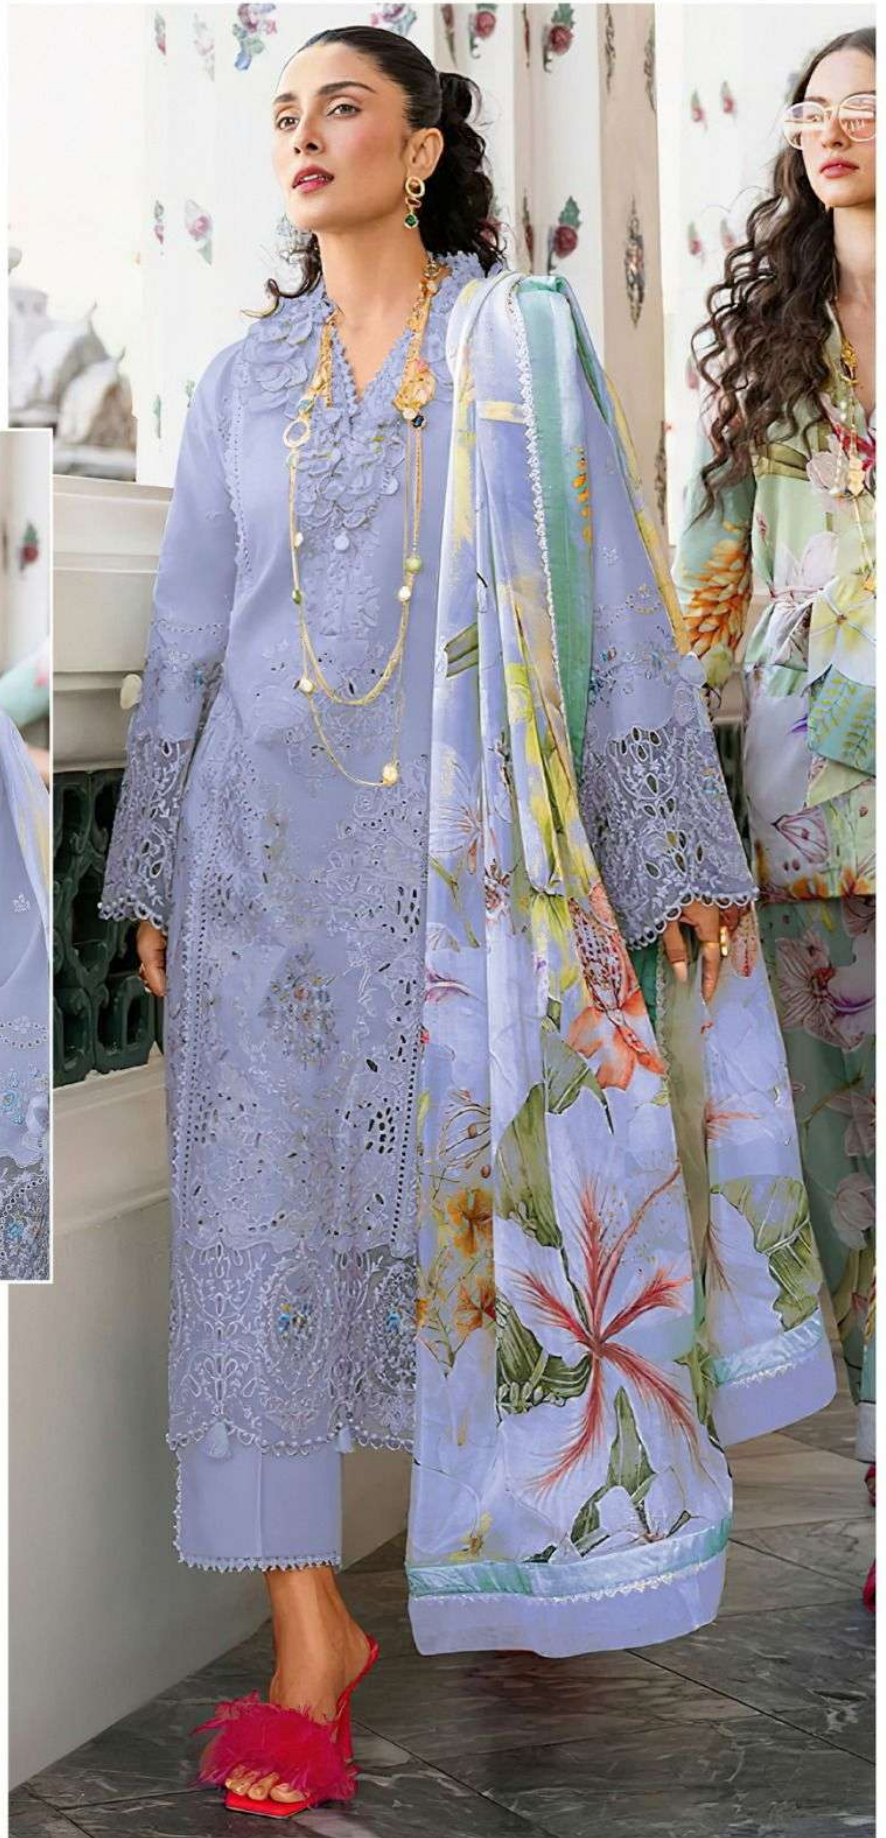

ALK®
AL KHUSHBU®
MUSHQ
VOL-3
5009 HITS COLOURS

ALK D.No.5009-D

TOP

Cambric Cotton with
Heavy Embroidery Work

BOTTOM-INNER

Semi Lawn

DUPATTA

Tubby Silk with Print