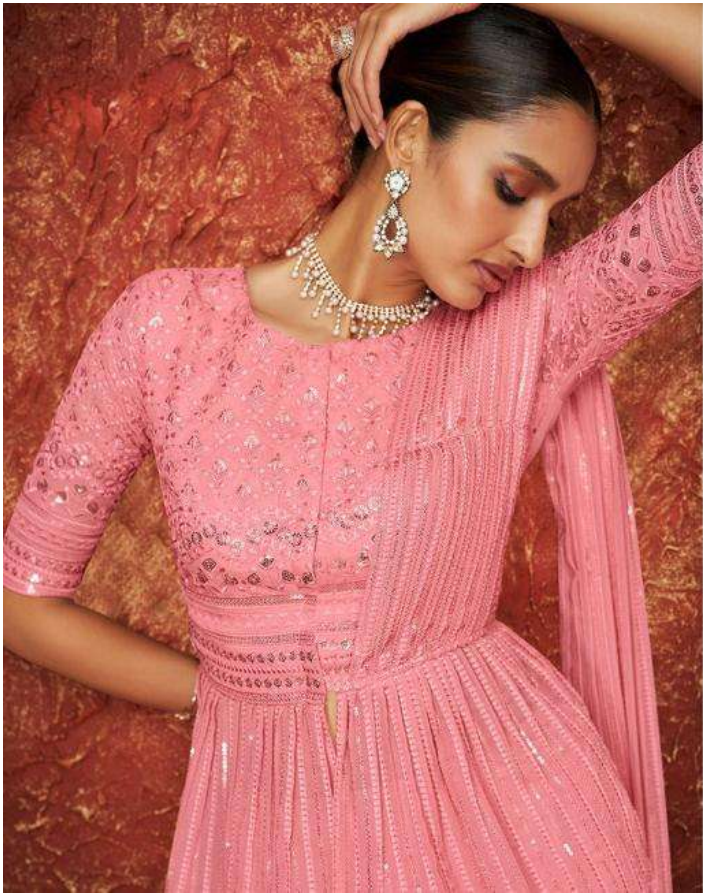

SAYURI[®]
Designer

DAISY

SAYURI[®]
Designs

Be your own designer and style icon with this dress.

9505

Be your own design and style icon with this dress.

9506

Be your own design and style icon with this dress.

9507

SAYURI®
DAISY

9505

9506

9507