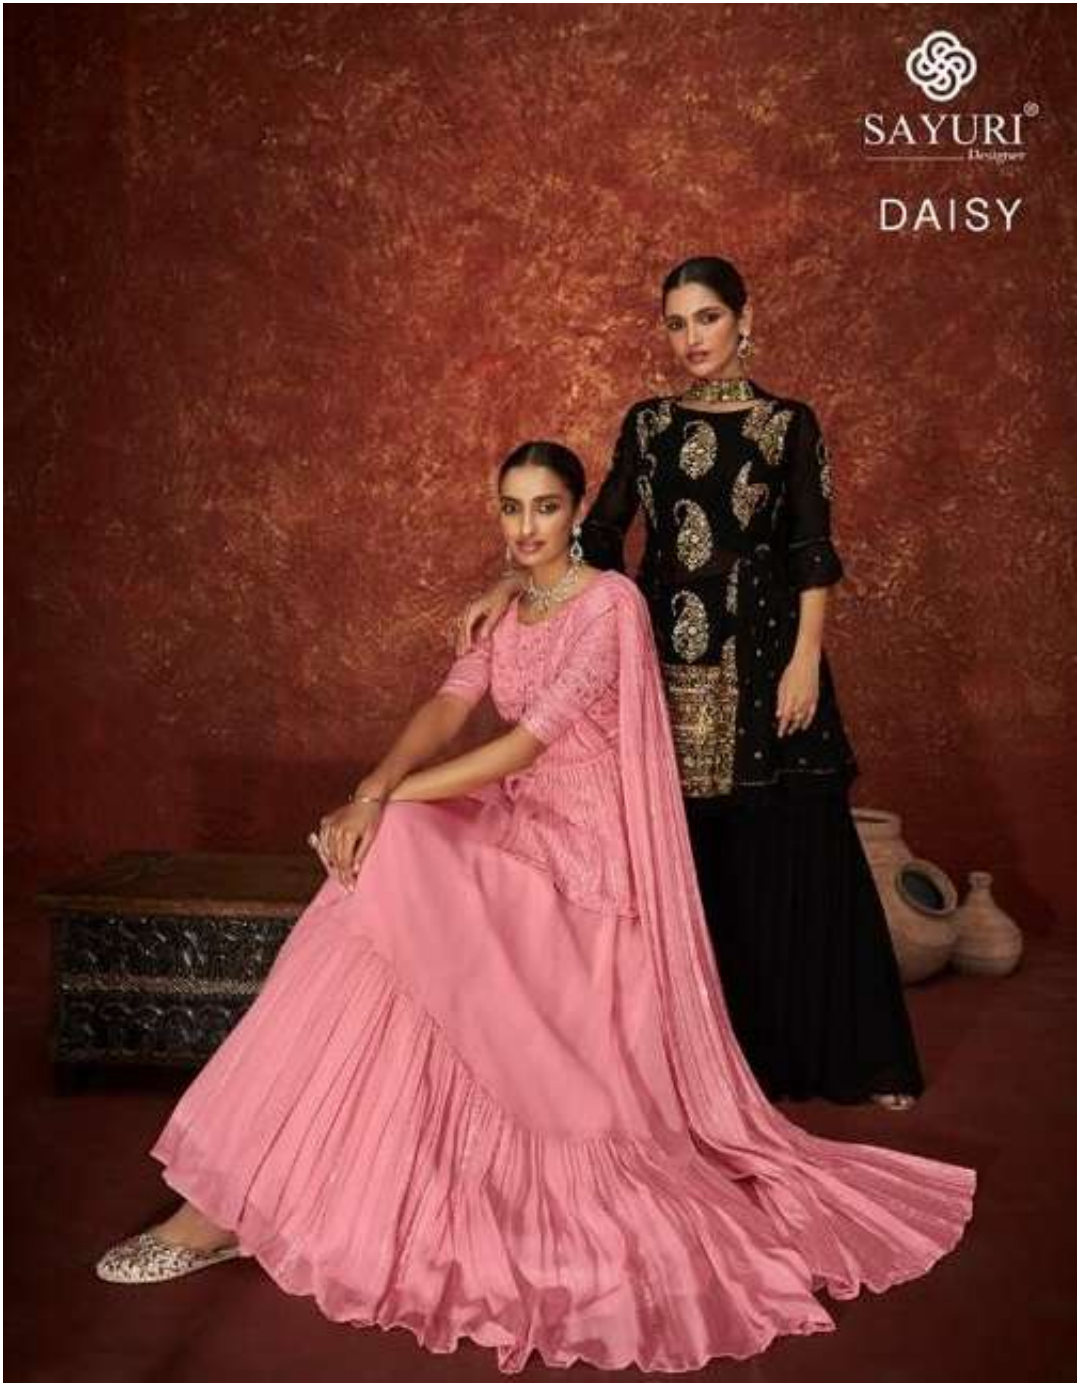

SAYURI[®]
Designer

DAISY

SAYURI[®]
Designs

Be your own designer and style icon with this dress.

9505

Be your own design and style icon with this dress.

9506

Be your own design and style icon with this dress.