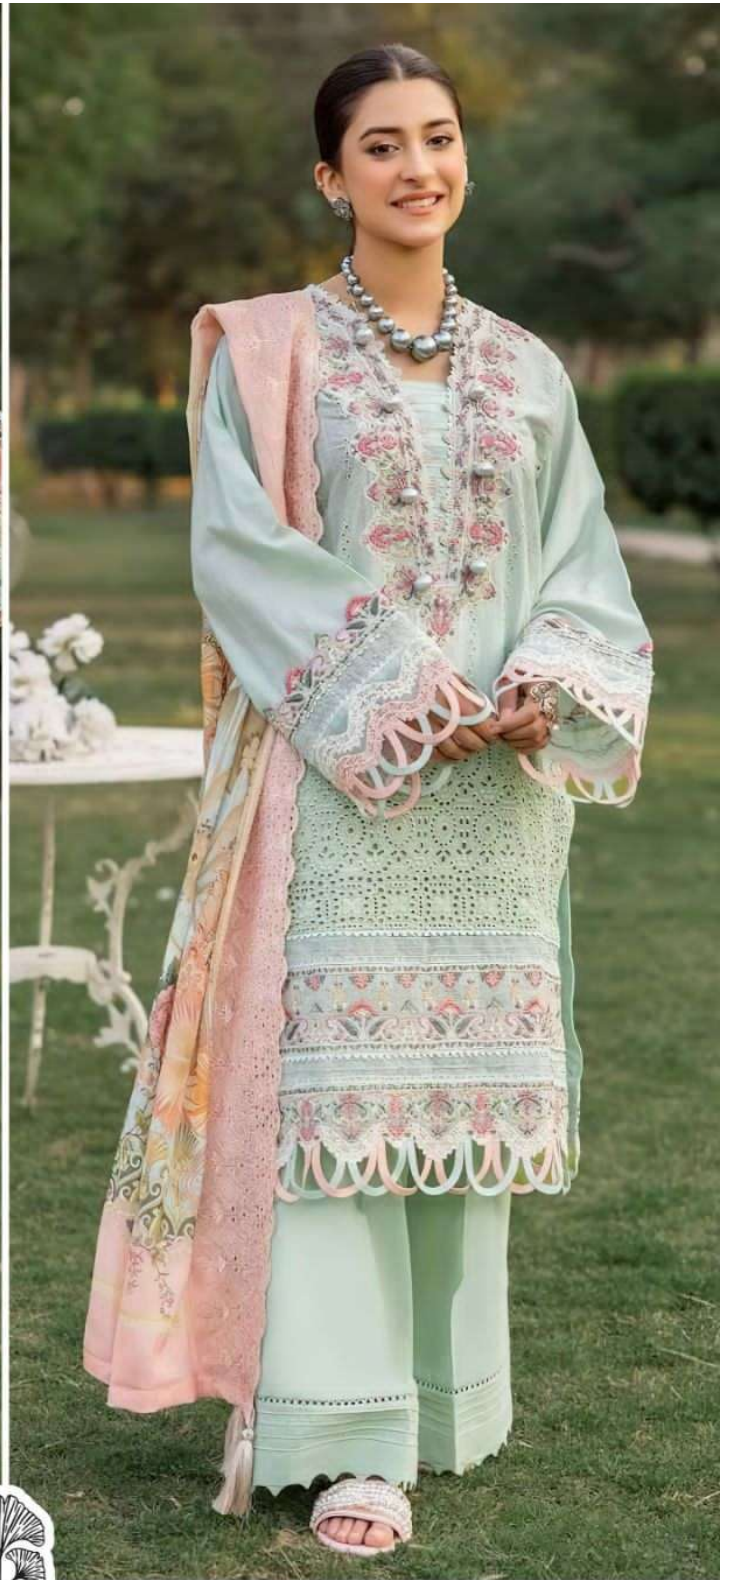

ZAHA
ALAYNA

ALAYNA

ZAHA

D.No.10170

TOP Cambric Cotton With Heavy Embroidery Work

BOTTOM-INNER Semi Lawn

DUPATTA Tubby Silk With Print

ALAYNA ZAHA D.No.10170
TOP Cambric Cotton With Heavy Embroidery Work
BOTTOM-INNER Semi Lacey
DUPATTA Tubby Silk With Print

ALAYNA

ZAHA

D.No.10171

TOP Cambric Cotton With Heavy Embroidery Work

BOTTOM-INNER Semi Lawn

DUPATTA Tubby Silk With Print

ALAYNA ZAHA D.No.10171
TOP Cambric Cotton With Heavy Embroder- BOTTOM-IT Semi La. Tully Silk With Pwal

ALAYNA

ZAHA

D.No.10172

TOP Cambric Cotton With Heavy Embroidery Work

BOTTOM-INNER Semi Lawn

DUPATTA Tubby Silk With Print

ALAYNA ZAHA D.No.10172
TOP Cambric Cotton With Heavy Embroidery Work

ALAYNA

ZAHA

D.No.10173

TOP Cambric Cotton With Heavy Embroidery Work

BOTTOM-INNER Semi Lawn

DUPATTA Tubby Silk With Print

ALAYNA ZAHA D.N.
TOP Cambric Cotton With Heavy Embroidery Work BOTTOM Sen DUBA

ALAYNA

ZAHA