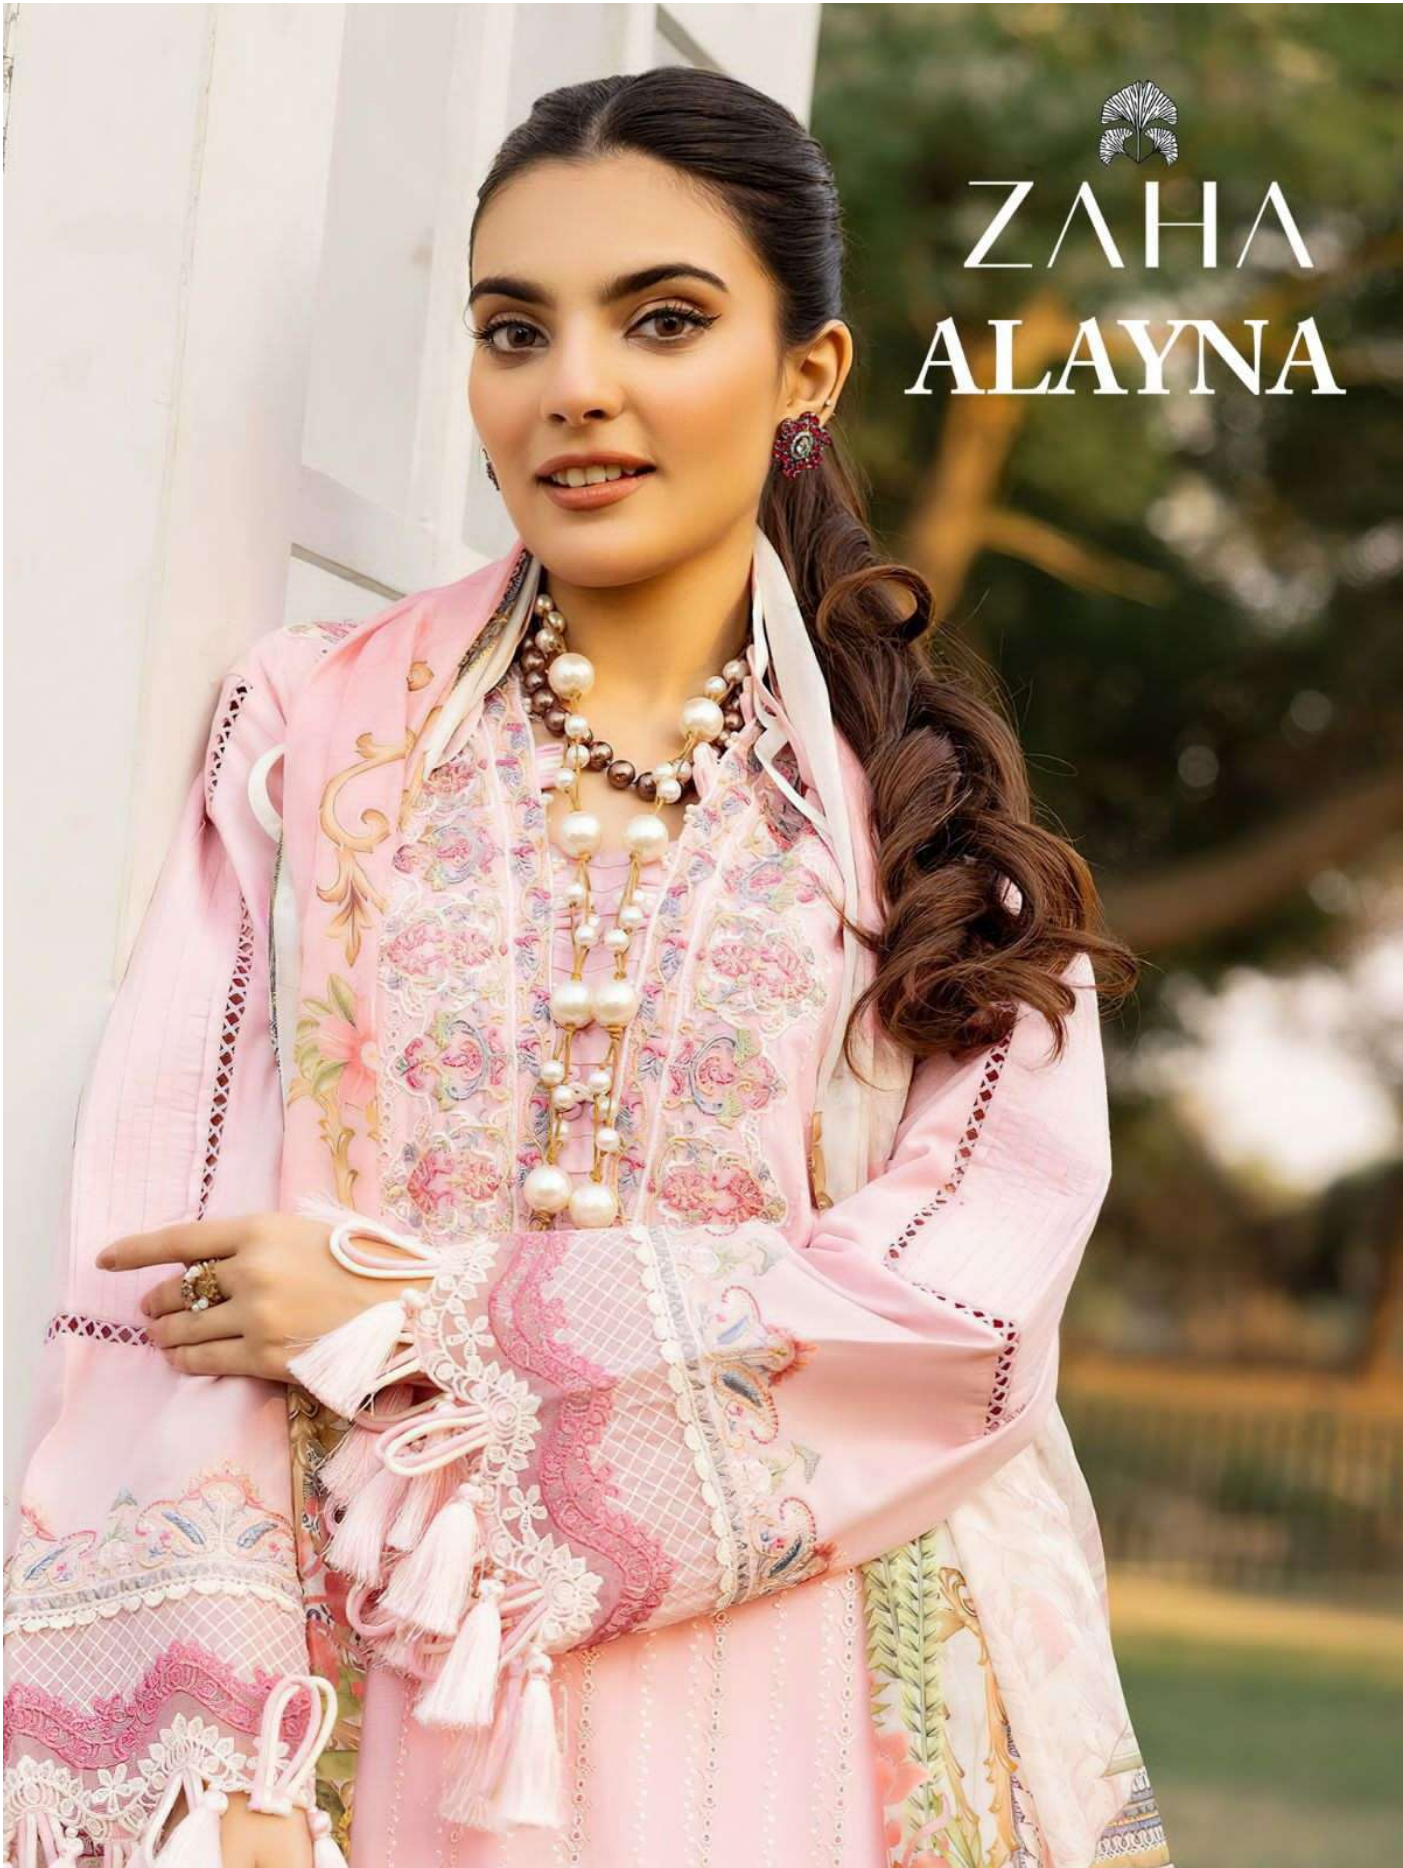

ZAHA
ALAYNA

ALAYNA

ZAHA

D.No.10170

TOP Cambric Cotton With Heavy Embroidery Work

BOTTOM-INNER Semi Lawn

DUPATTA Tubby Silk With Print

ALAYNA ZAHA D.No.10170
TOP Cambric Cotton With Heavy Embroidery Work
BOTTOM-INNER Semi Lacey
DUPATTA Tubby Silk With Print

ALAYNA

ZAHA

D.No.10171

TOP Cambric Cotton With Heavy Embroidery Work

BOTTOM-INNER Semi Lawn

DUPATTA Tubby Silk With Print

ALAYNA ZAHA D.No.10171
TOP Cambric Cotton With Heavy Embroder- BOTTOM-IT Semi La. Tully Silk With Pwal

ALAYNA

ZAHA

D.No.10172

TOP Cambric Cotton With Heavy Embroidery Work

BOTTOM-INNER Semi Lawn

DUPATTA Tubby Silk With Print

ALAYNA ZAHA D.No.10172
TOP Cambric Cotton With Heavy Embroidery Work

ALAYNA

ZAHA

D.No.10173

TOP Cambric Cotton With Heavy Embroidery Work

BOTTOM-INNER Semi Lawn

DUPATTA Tubby Silk With Print

ALAYNA ZAHA D.N.
TOP Cambric Cotton With Heavy Embroidery Work BOTTOM Sen DUBA

ALAYNA

ZAHA