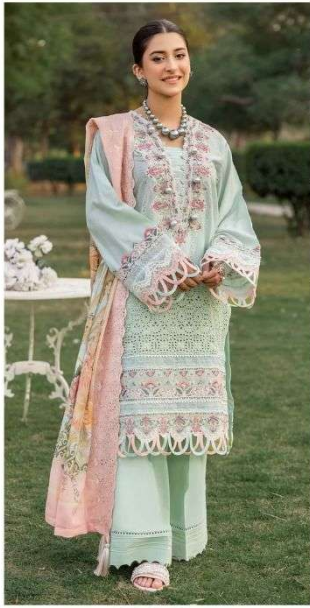

ZAHA
ALAYNA

ALAYNA

ZAHA

D.No.10170

TOP Cambric Cotton With Heavy Embroidery Work

BOTTOM-INNER Semi Lawn

DUPATTA Tubby Silk With Print

ALAYNA ZAHA D.No.10170
TOP Cambric Cotton With Heavy Embroidery Work
BOTTOM-INNER Semi Lacey
DUPATTA Tubby Silk With Print

ALAYNA

ZAHA

D.No.10171

TOP Cambric Cotton With Heavy Embroidery Work

BOTTOM-INNER Semi Lawn

DUPATTA Tubby Silk With Print

ALAYNA ZAHA D.No.10171
TOP Cambric Cotton With Heavy Embroder- BOTTOM-IT Semi La. Tully Silk With Pwal

ALAYNA

ZAHA

D.No.10172

TOP Cambric Cotton With Heavy Embroidery Work

BOTTOM-INNER Semi Lawn

DUPATTA Tubby Silk With Print

ALAYNA ZAHA D.No.10172
TOP Cambric Cotton With Heavy Embroidery Work

ALAYNA

ZAHA

D.No.10173

TOP Cambric Cotton With Heavy Embroidery Work

BOTTOM-INNER Semi Lawn

DUPATTA Tubby Silk With Print

ALAYNA ZAHA D.N.
TOP Cambric Cotton With Heavy Embroidery Work BOTTOM Sen DUBA

ALAYNA

ZAHA