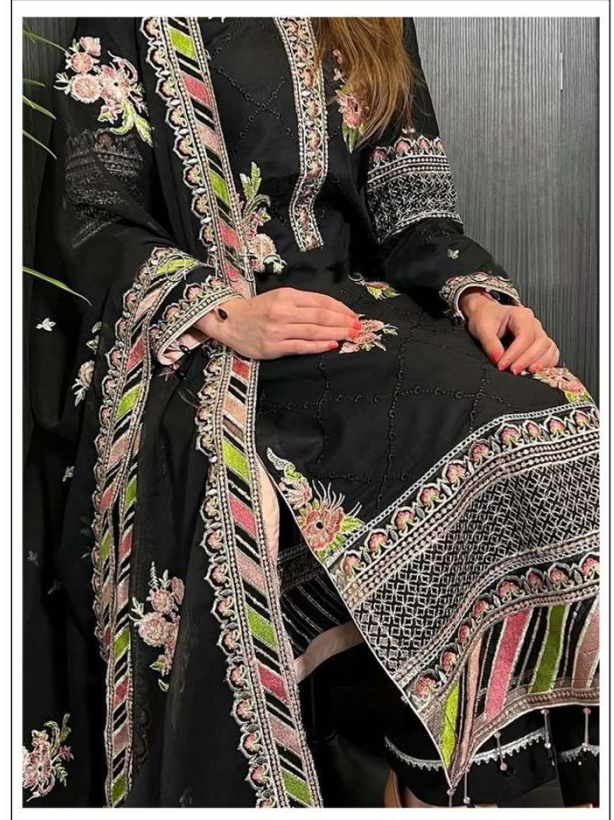

D.No:-005 A

TOP- CAMBRIC COTTON WITH HEVY EMBROIDERY

BOTTOM/INNER- SEMILOWN

**DUPATTA- NET WITH EMBROIDERY
WORK**

D.No:-005 A

TOP- CAMBRIC COTTON WITH HEVY EMBROIDERY

BOTTOM/INNER- SEMILOWN

**DUPATTA- NET WITH EMBROIDERY
WORK**

D.No:-005 B

TOP- CAMBRIC COTTON WITH HEVY EMBROIDERY

BOTTOM/INNER- SEMILOWN

**DUPATTA- NET WITH EMBROIDERY
WORK**

HAZZEL

016-009

30 CAMEL DETERMINATE
BUTTERFLY WINDY
WETA-METTERBANDER
100%