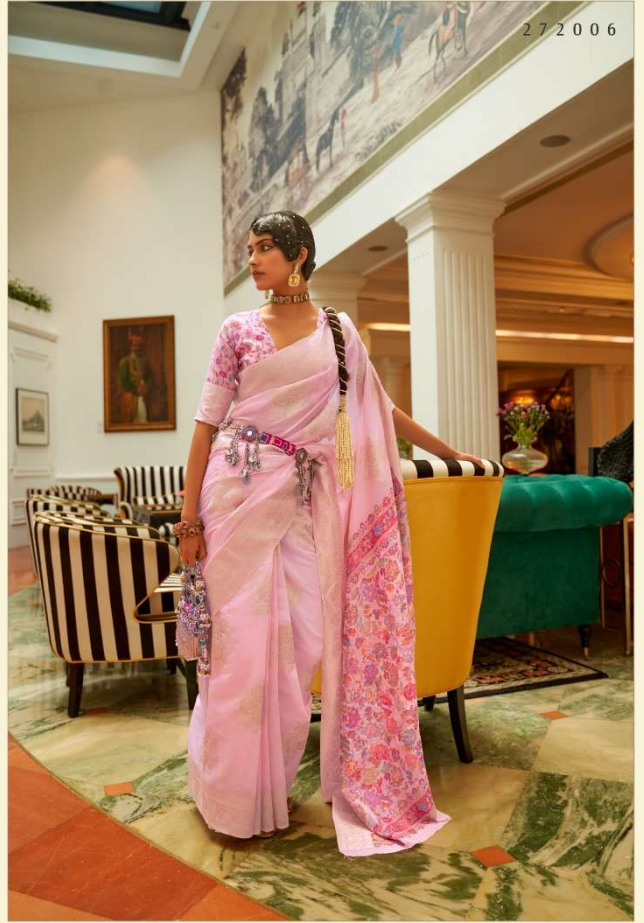

RAITEX
by

Leather | Linen | Silk sarees

KEERAT SILK

MODAL WEAVING KASHMIRI PALLU & BLOUSE

272001

272002

272003

272004