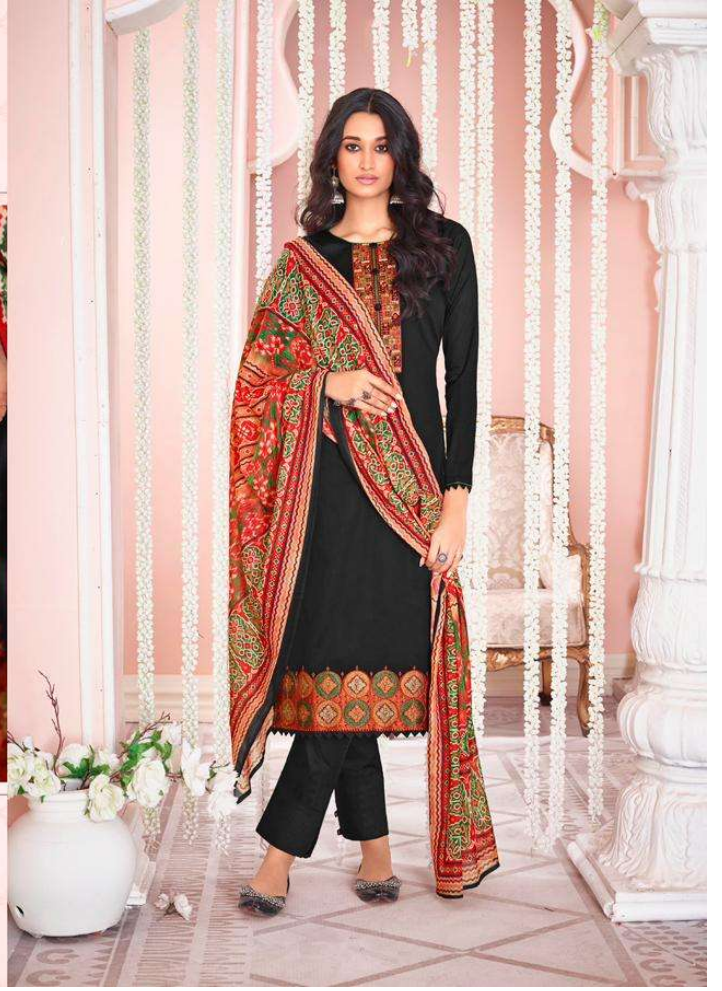

# Patola

100% PURE JAM SATIN WITH EXCLUSIVE NECK AND DAMAN EMBROIDERY  
WITH DIGITAL PRINT BOX PALLU LAWN DUPATTA

MUMTAZ ARTS  
Royal Line

PATOLA  
12001

MUMTAZ ARTS  
Punjab, India

PATOLA  
12002

MUMTAZ ARTS®  
*Bygone & Here*