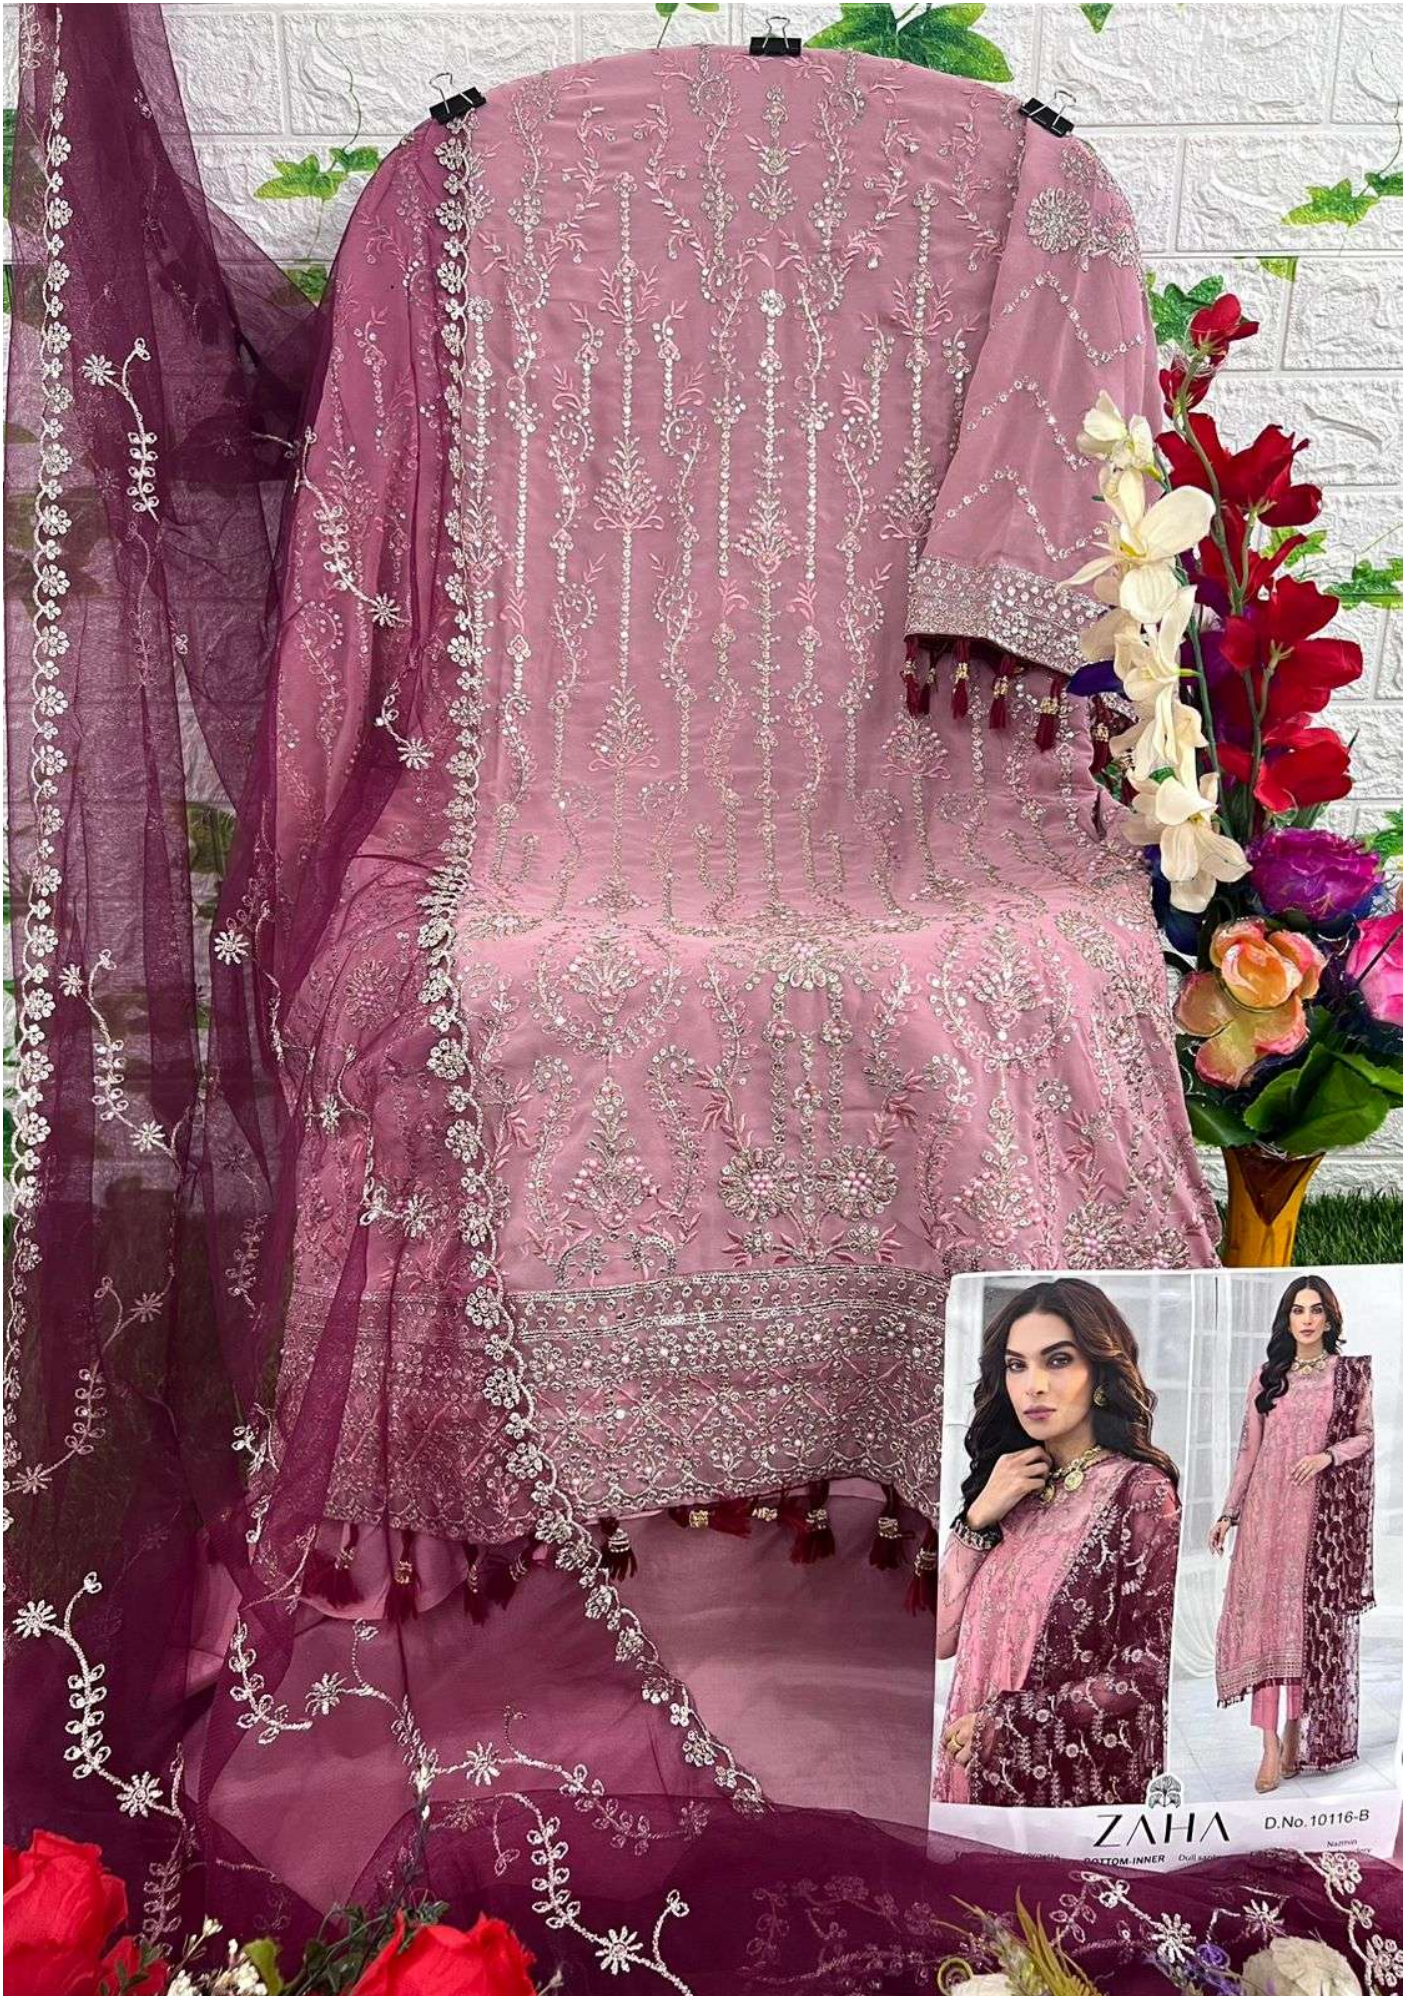

ZAHA D.No. 10116-B

MADE IN INDIA