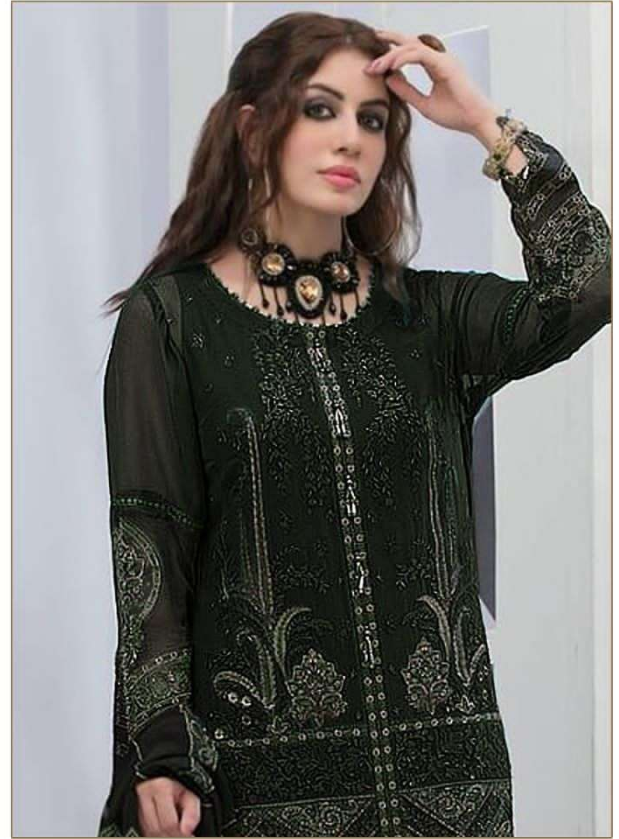

Simra[®]
SUNRISE OF FASHION

D.No.21 A

TOP - FOX GEORGETTE HEAVY EMBROIDERED
BOTTOM -INNER HEAVY SANTOON
DUPATTA - NAZNEEN HEAVY EMBROIDERED

Simra[®]
SUNRISE OF FASHION

D.No.21 A

**TOP - FOX GEORGETTE HEAVY EMBROIDERED
BOTTOM -INNER HEAVY SANTOON
DUPATTA - NAZNEEN HEAVY EMBROIDERED**

Simra[®]
SUNRISE OF FASHION

D.No.21 B

TOP - FOX GEORGETTE HEAVY EMBROIDERED
BOTTOM -INNER HEAVY SANTOON
DUPATTA - NAZNEEN HEAVY EMBROIDERED

Simra[®]
SUNRISE OF FASHION

D.No.21 C

**TOP - FOX GEORGETTE HEAVY EMBROIDERED
BOTTOM -INNER HEAVY SANTOON
DUPATTA - NAZNEEN HEAVY EMBROIDERED**

*Simra*TM
SUNRISE OF FASHION

D.No.21 D

TOP - FOX GEORGETTE HEAVY EMBROIDERED
BOTTOM -INNER HEAVY SANTOON
DUPATTA - NAZNEEN HEAVY EMBROIDERED

TOP - FOX GEORGETTE HEAVY EMBROIDERED
BOTTOM -INNER HEAVY SANTOON
DUPATTA - NAZNEEN HEAVY EMBROIDERED