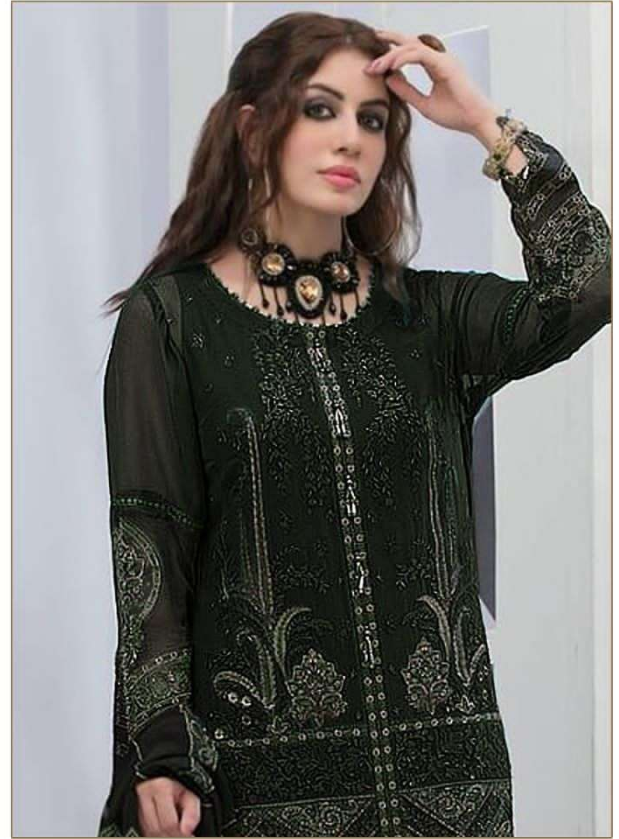

Simra[®]
SUNRISE OF FASHION

D.No.21 A

TOP - FOX GEORGETTE HEAVY EMBROIDERED
BOTTOM -INNER HEAVY SANTOON
DUPATTA - NAZNEEN HEAVY EMBROIDERED

Simra[®]
SUNRISE OF FASHION

D.No.21 A

**TOP - FOX GEORGETTE HEAVY EMBROIDERED
BOTTOM -INNER HEAVY SANTOON
DUPATTA - NAZNEEN HEAVY EMBROIDERED**

Simra[®]
SUNRISE OF FASHION

D.No.21 B

TOP - FOX GEORGETTE HEAVY EMBROIDERED
BOTTOM -INNER HEAVY SANTOON
DUPATTA - NAZNEEN HEAVY EMBROIDERED

Simra[®]
SUNRISE OF FASHION

D.No.21 C

**TOP - FOX GEORGETTE HEAVY EMBROIDERED
BOTTOM -INNER HEAVY SANTOON
DUPATTA - NAZNEEN HEAVY EMBROIDERED**

*Simra*TM
SUNRISE OF FASHION

D.No.21 D

TOP - FOX GEORGETTE HEAVY EMBROIDERED
BOTTOM -INNER HEAVY SANTOON
DUPATTA - NAZNEEN HEAVY EMBROIDERED

TOP - FOX GEORGETTE HEAVY EMBROIDERED
BOTTOM - INNER HEAVY SANTOON
DUPATTA - NAZNEEN HEAVY EMBROIDERED