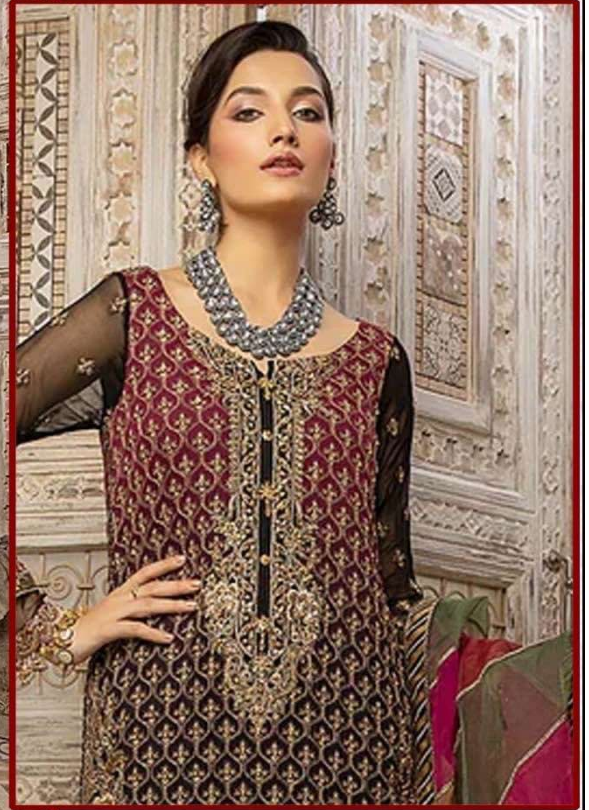

ZARQASHTM

A BRAND BY KHAYYARA

Z-3028-A

TOP :-

FOX GEORGETTE EMBROIDERED
WITH STONE

BOTTOM/INNER :-

SANTOON

DUPATTA :-

ORGANZA MULTI COLOR WITH LACE

ZARQASHTM

A BRAND BY KHAYYARA

Z-3028-A

TOP :-

FOX GEORGETTE EMBROIDERED
WITH STONE

BOTTOM/INNER :-

SANTOON

DUPATTA :-

ORGANZA MULTI COLOR WITH LACE

ZARQASH
A BRAND BY KINSHIP

ZARQASH
Z-3028-A

TOP :- FOX GEORGETTE EMBROIDERED WITH STONE
BOTTOM INNER :- SANTOON
DUPATTA :- GEORGETTE WITH LACE

ZARQASH™

A BRAND BY KHAYYARA

Z-3028-B

TOP :-

FOX GEORGETTE EMBROIDERED
WITH STONE

BOTTOM/INNER :-

SANTOON

DUPATTA :-

ORGANZA MULTI COLOR WITH LACE

ZARQASH
A BRAND BY KUTUB