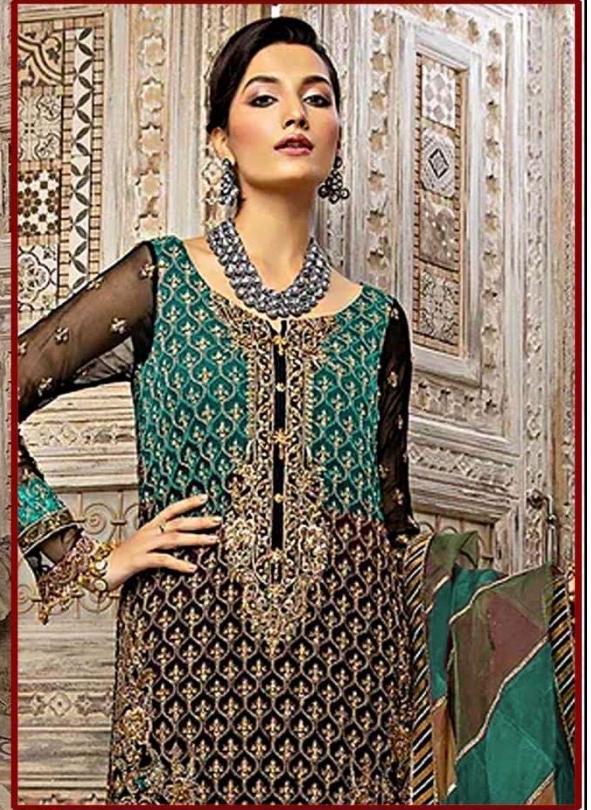

ZARQASHTM

A BRAND BY KHAYYARA

Z-3028-A

TOP :-

FOX GEORGETTE EMBROIDERED
WITH STONE

BOTTOM/INNER :-

SANTOON

DUPATTA :-

ORGANZA MULTI COLOR WITH LACE

ZARQASHTM

A BRAND BY KHAYYARA

Z-3028-A

TOP :-

FOX GEORGETTE EMBROIDERED
WITH STONE

BOTTOM/INNER :-

SANTOON

DUPATTA :-

ORGANZA MULTI COLOR WITH LACE

ZARQASH
A BRAND BY KINSHIP

ZARQASH
Z-3028-A

TOP :- FOX GEORGETTE EMBROIDERED WITH STONE
BOTTOM INNER :- SANTOON
DUPATTA :- GEORGETTE WITH LACE

ZARQASH™

A BRAND BY KHAYYARA

Z-3028-B

TOP :-

FOX GEORGETTE EMBROIDERED
WITH STONE

BOTTOM/INNER :-

SANTOON

DUPATTA :-

ORGANZA MULTI COLOR WITH LACE

ZARQASH
A BRAND BY KUTUB