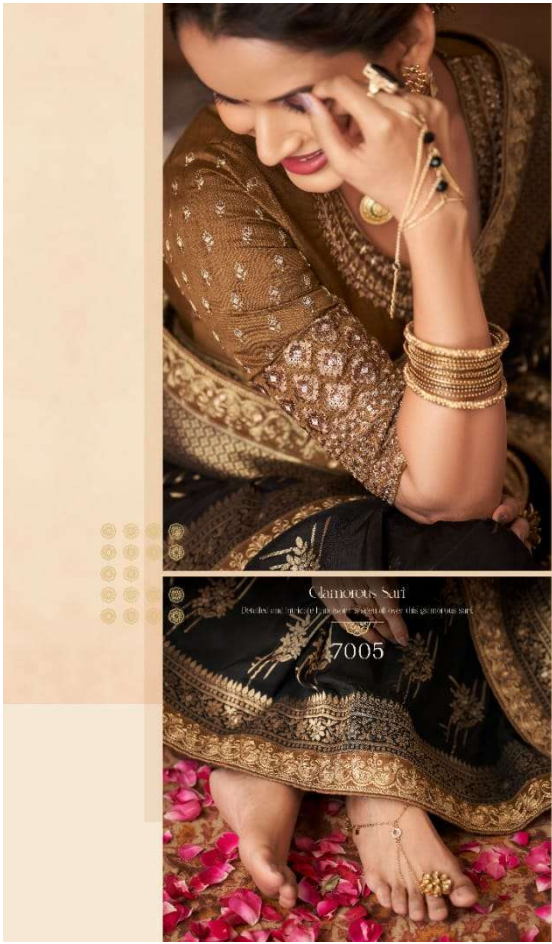

This beautiful sari is available in various colors and designs. For more details, visit our website.

7002

ANMOL™
CREATIONS

7004

Traditional Look

Saree: georgette, color: traditional look, making: 2, lace: always on stitching.

ANMOL™
CREATIONS

7007

ANMOL™
CREATIONS

Elegance
The harmonious blend of colors and crafts

7008

ANMOL™
CREATIONS

Elegance Fashion
The perfect saree for any day or night event.

7009