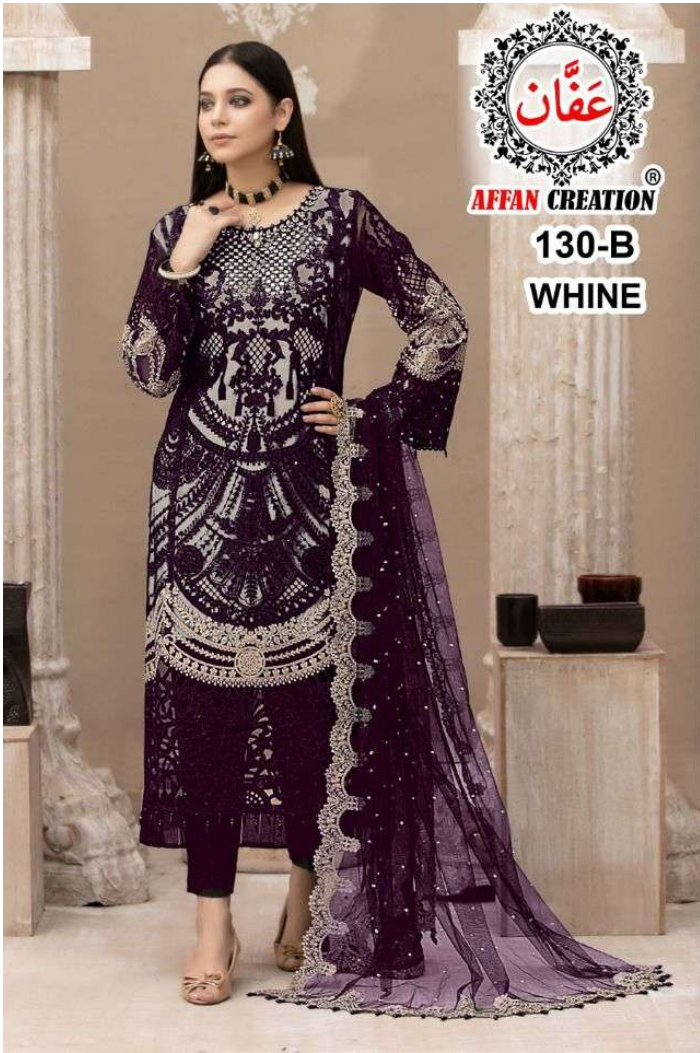

AFFAN CREATION

130-B

WHINE

FABRIC DETAILS:
TOP: HEAVY ORGZNA
BOTTOM / INNER: SENTOON
DUPATTA : HEAVY BUTERFLY NET

D.NO.
130

FABRIC DETAILS:
TOP: HEAVY ORGZNA
BOTTOM / INNER: SENTOON
DUPATTA : HEAVY BUTERFLY NET