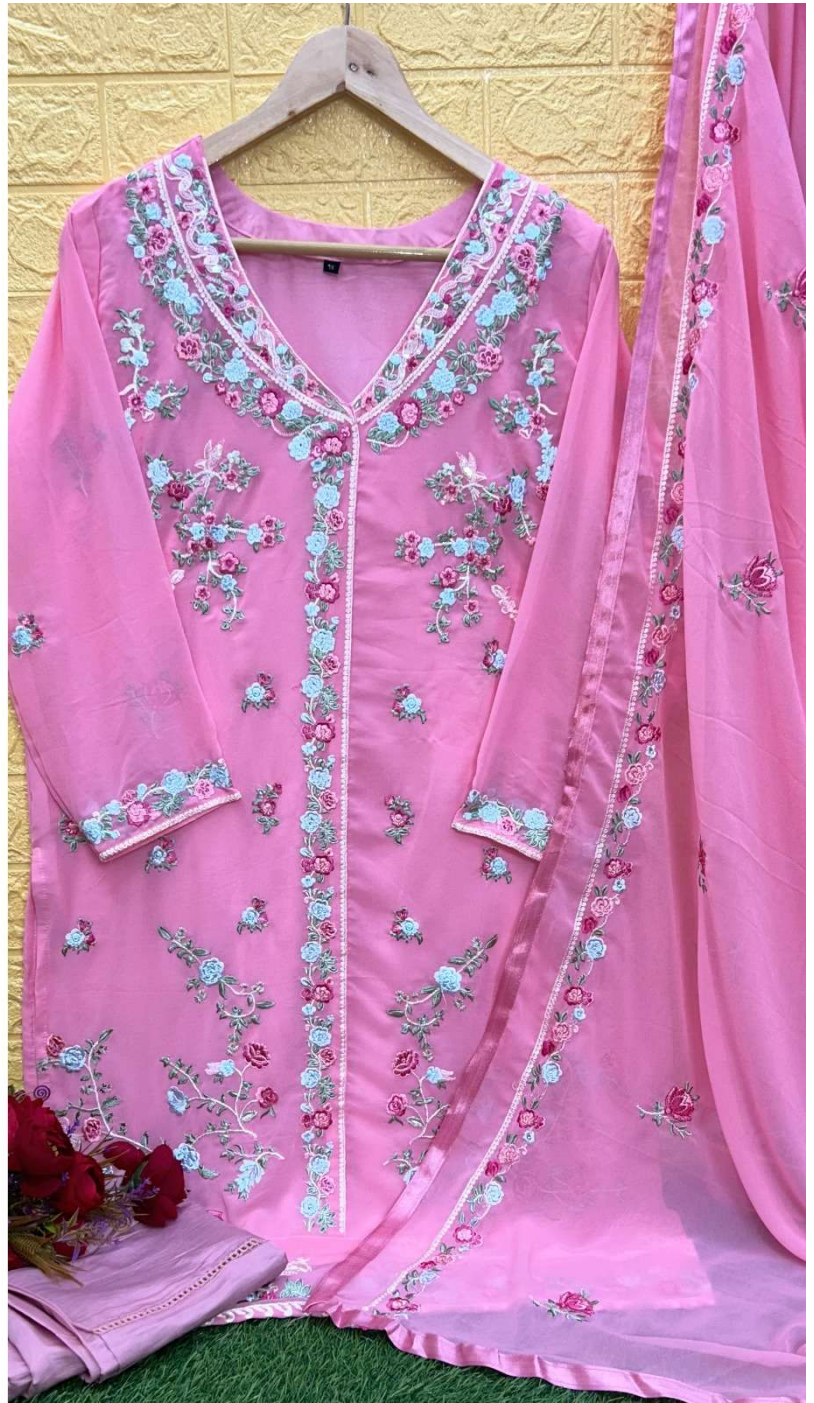

TOP--HEAVY FOX JORGAT WITH HEAVY EMBROIDERY

INNER-HEVAY SANTOON

BOTTOM- HEAVYSILK

DUPATTA-HEAVY FOX JORGAT WITH HEAVY EMBROIDERY

CARE INTRUCTIONS

- DRY CLEAN RECOMMENDED
- DO NOT OVEREXPOSE DAMP FABRIC TO STRONG SUNLIGHT
- DO NOT USE ANYTYPE OF BLEACH OR STAIN REMOVING CHEMICALS
- IRON AT MODERATE TEMPERATURE