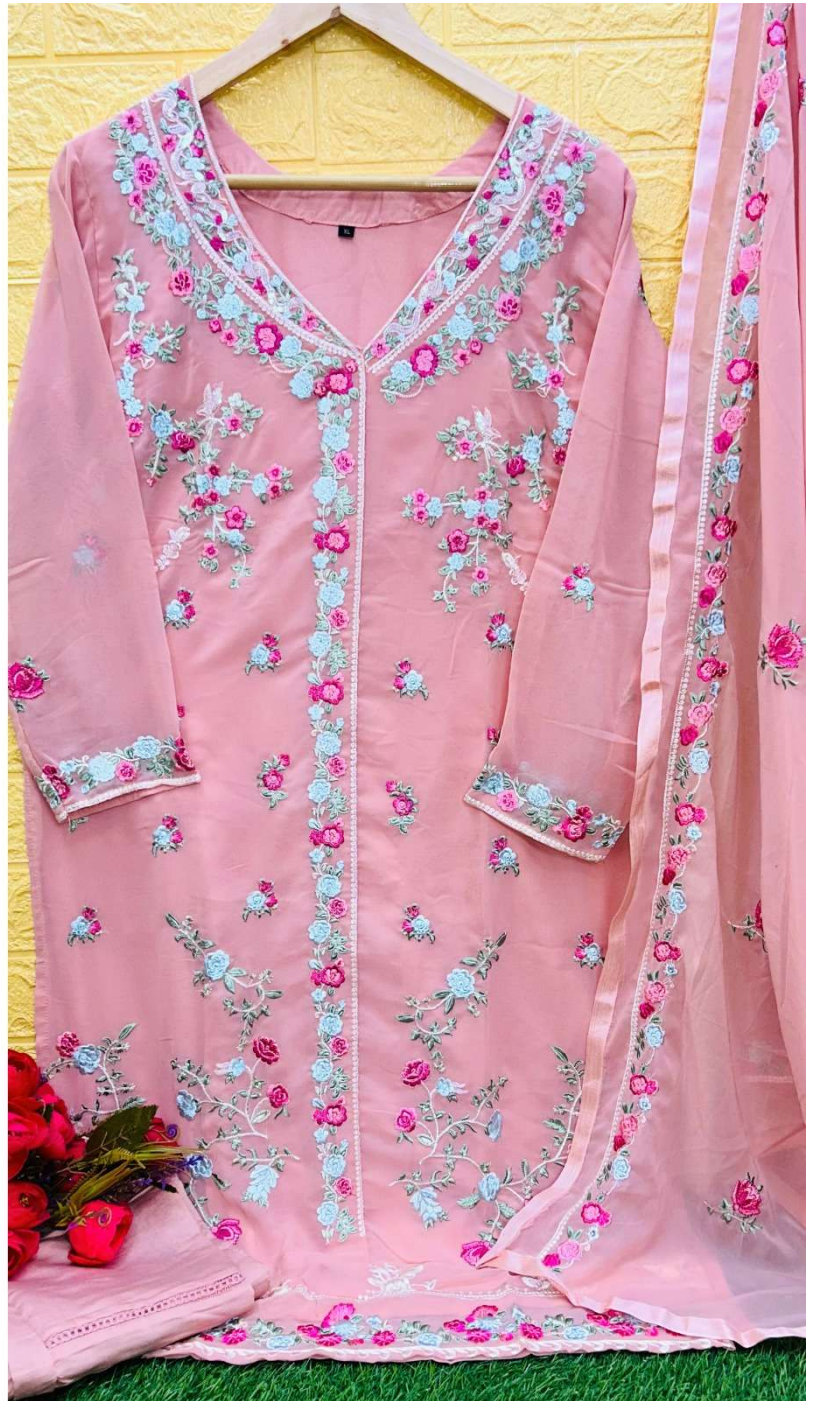

READY MADE
COLLECTION

D.NO.212 A

SIZE:-XXL

TOP--HEAVY FOX JORGAT WITH HEAVY EMBROIDERY

INNER-HEVAY SANTOON

BOTTOM- HEAVYSILK

DUPATTA-HEAVY FOX JORGAT WITH HEAVY EMBROIDERY

CARE INTRUCTIONS

- DRY CLEAN RECOMMENDED
- DO NOT OVEREXPOSE DAMP FABRIC TO STRONG SUNLIGHT
- DO NOT USE ANYTYPE OF BLEACH OR STAIN REMOVING CHEMICALS
- IRON AT MODERATE TEMPERATURE