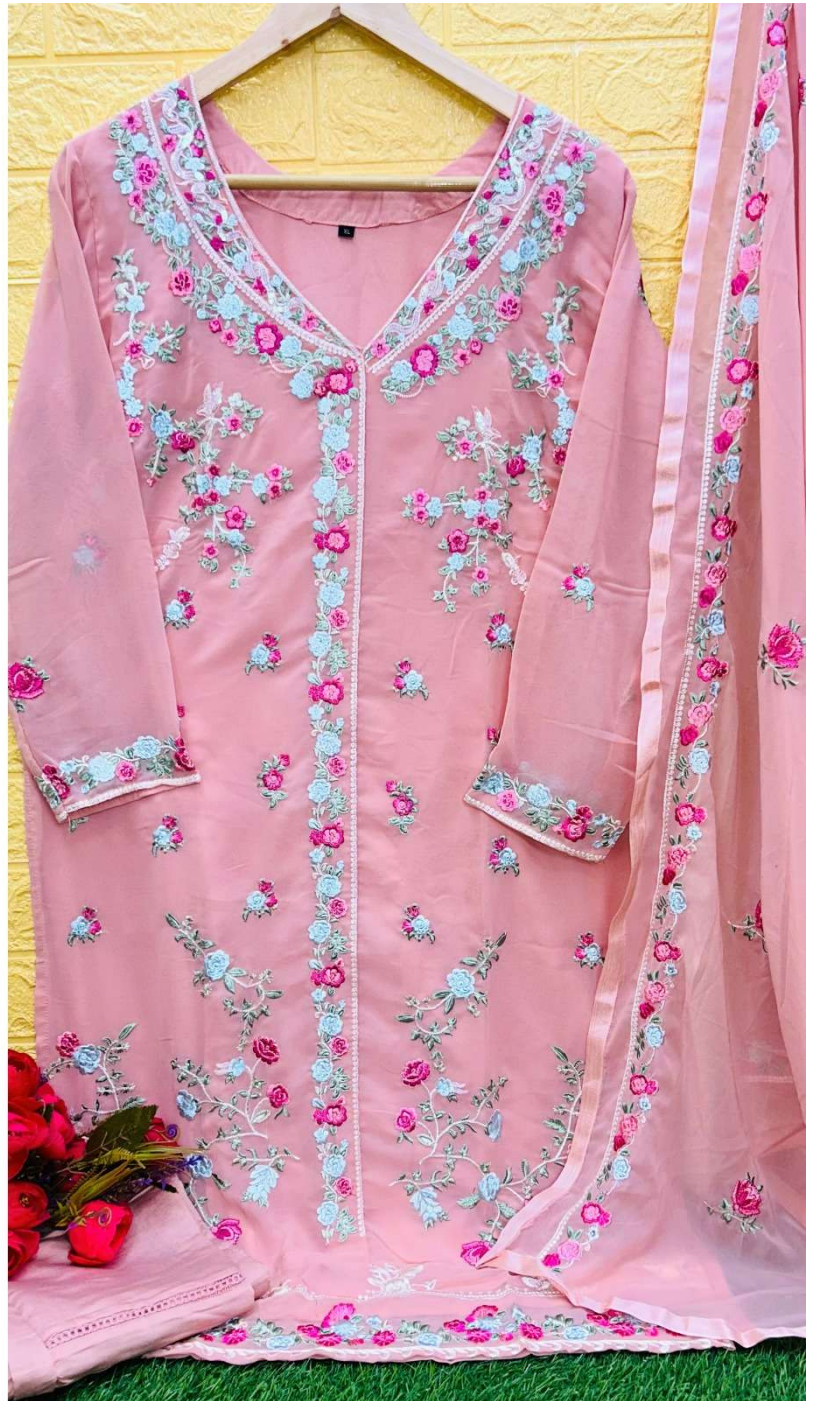

**READY MADE**  
COLLECTION

**D.NO.212 A**

**SIZE:-XXL**

**TOP--HEAVY FOX JORGAT WITH HEAVY EMBROIDERY**

**INNER-HEVAY SANTOON**

**BOTTOM- HEAVYSILK**

**DUPATTA-HEAVY FOX JORGAT WITH HEAVY EMBROIDERY**

**CARE INTRUCTIONS**

**SIZE:-XXL**

**TOP--HEAVY FOX JORGAT WITH HEAVY EMBROIDERY**

**INNER-HEVAY SANTOON**

**BOTTOM- HEAVYSILK**

**DUPATTA-HEAVY FOX JORGAT WITH HEAVY EMBROIDERY**

**CARE INTRUCTIONS**

- DRY CLEAN RECOMMENDED
- DO NOT OVEREXPOSE DAMP FABRIC TO STRONG SUNLIGHT
- DO NOT USE ANYTYPE OF BLEACH OR STAIN REMOVING CHEMICALS
- IRON AT MODERATE TEMPERATURE

**READY MADE**  
COLLECTION

**D.NO.212 B**

**SIZE:-XL**

**TOP--HEAVY FOX JORGAT WITH HEAVY EMBROIDERY**

**INNER-HEVAY SANTOON**

**BOTTOM- HEAVYSILK**

**DUPATTA-HEAVY FOX JORGAT WITH HEAVY EMBROIDERY**

**CARE INTRUCTIONS**