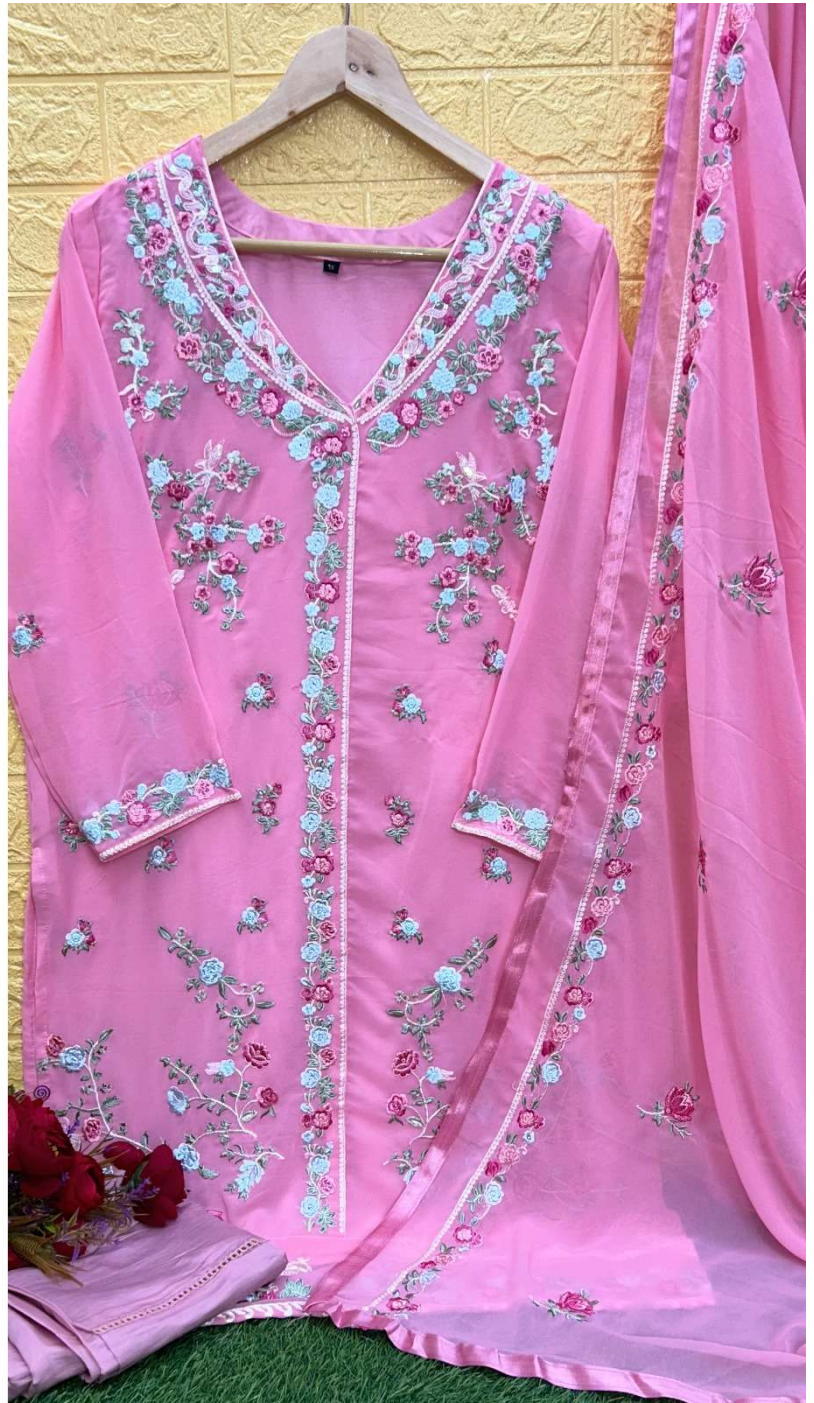

**READY MADE**  
COLLECTION

**D.NO.212 A**

**SIZE:-XXL**

**TOP--HEAVY FOX JORGAT WITH HEAVY EMBROIDERY**

**INNER-HEVAY SANTOON**

**BOTTOM- HEAVYSILK**

**DUPATTA-HEAVY FOX JORGAT WITH HEAVY EMBROIDERY**

**CARE INTRUCTIONS**

**READY MADE**  
COLLECTION

**D.NO.212 B**

**SIZE:-XL**

**TOP--HEAVY FOX JORGAT WITH HEAVY EMBROIDERY**

**INNER-HEVAY SANTOON**

**BOTTOM- HEAVYSILK**

**DUPATTA-HEAVY FOX JORGAT WITH HEAVY EMBROIDERY**

**CARE INTRUCTIONS**

**SIZE:-XXL**

**TOP--HEAVY FOX JORGAT WITH HEAVY EMBROIDERY**

**INNER-HEVAY SANTOON**

**BOTTOM- HEAVYSILK**

**DUPATTA-HEAVY FOX JORGAT WITH HEAVY EMBROIDERY**

**CARE INTRUCTIONS**

- DRY CLEAN RECOMMENDED
- DO NOT OVEREXPOSE DAMP FABRIC TO STRONG SUNLIGHT
- DO NOT USE ANYTYPE OF BLEACH OR STAIN REMOVING CHEMICALS
- IRON AT MODERATE TEMPERATURE

**READY MADE**  
COLLECTION

**D.NO.212 D**

**SIZE:-XL**

**TOP--HEAVY FOX JORGAT WITH HEAVY EMBROIDERY**

**INNER-HEVAY SANTOON**

**BOTTOM- HEAVYSILK**

**DUPATTA-HEAVY FOX JORGAT WITH HEAVY EMBROIDERY**

**CARE INTRUCTIONS**