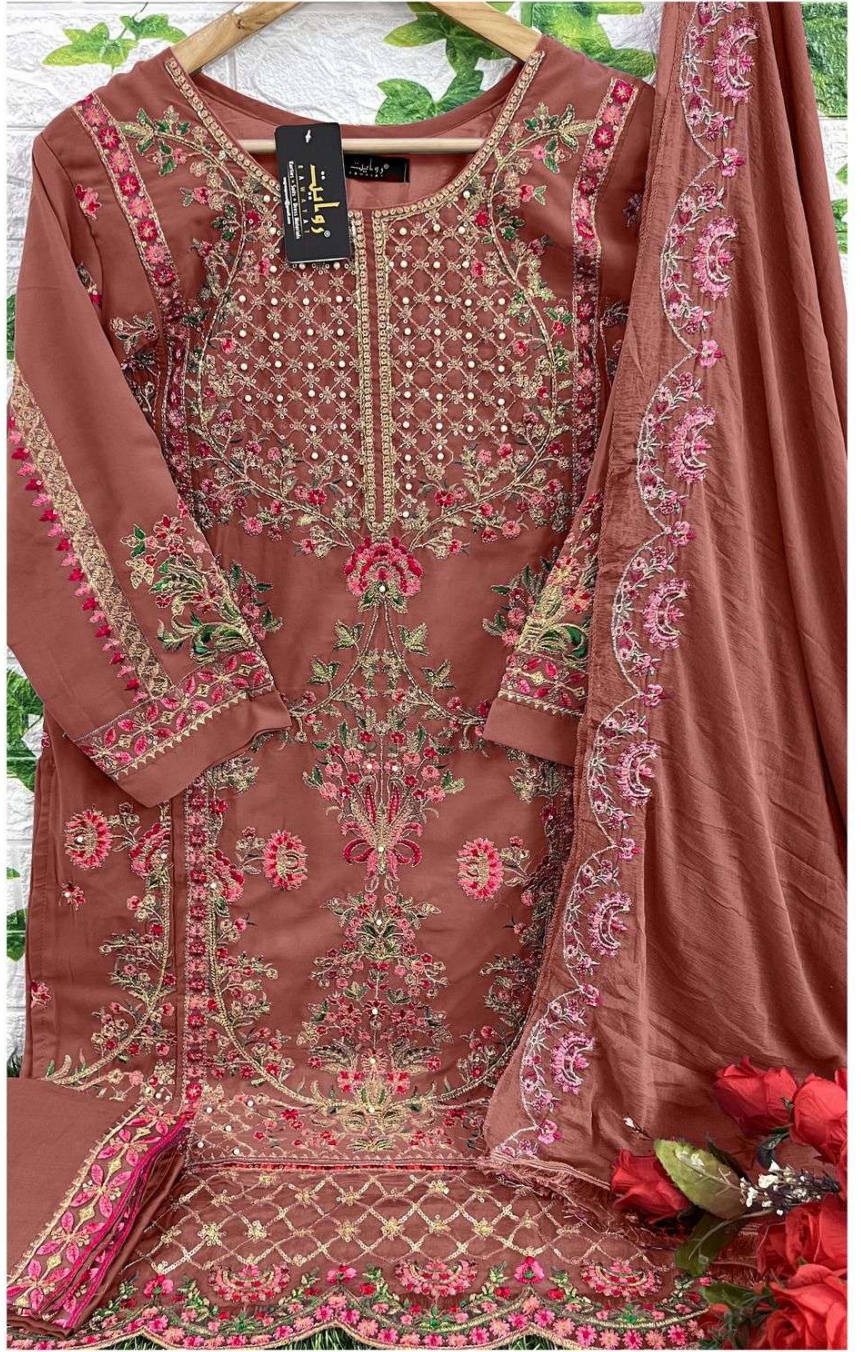

روایت  
R A W A Y A T

**READYMADE**  
**053-A**  
**SIZE-XL**

- TOP- FAUX GEORJOTT WITH  
EMBROIDERY AND HANDWORK
- INNER- DULL SANTOON
- BOTTOM- PURE SILK PANT
- DUPATTA- NAZMIN CHIFFON  
WITH EMBROIDERY

روایت  
R A W A Y A T

**READYMADE**  
**053-B**  
**SIZE-XL**

- TOP- FAUX GEORJOTT WITH  
EMBROIDERY AND HANDWORK
- INNER- DULL SANTOON
- BOTTOM- PURE SILK PANT
- DUPATTA- NAZMIN CHIFFON  
WITH EMBROIDERY

TOP- FAUX GEORJOTT WITH EMBROIDERY AND HANDWORK  
BOTTOM - PURE SILK PANT  
INNER - DULL SANTOON  
DUPATTA- HEAVY ORGANZA TISSUE WITH EMBROIDERY

053-A

053-B

053-C

053-D