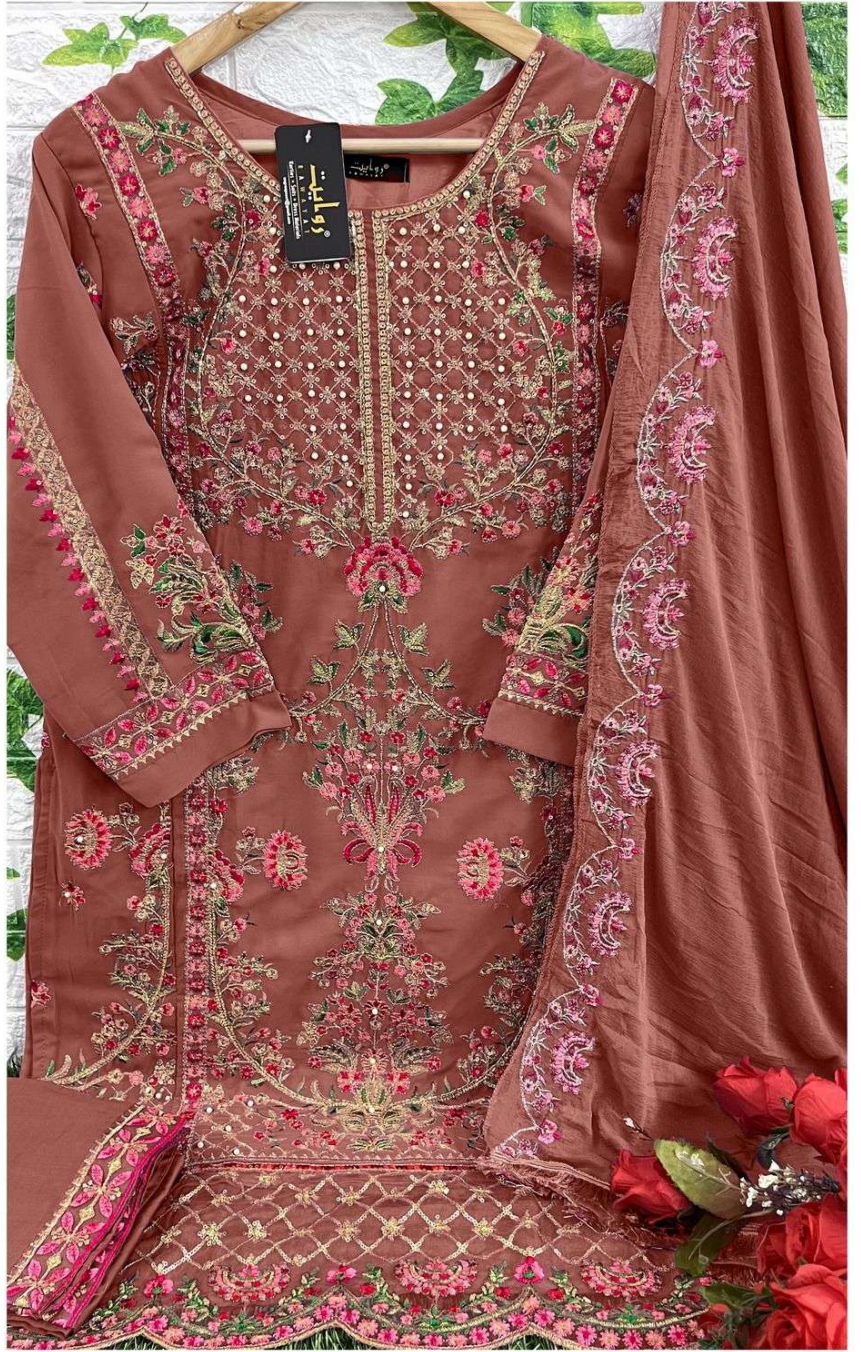

روایت  
R A W A Y A T

**READYMADE**  
**053-A**  
**SIZE-XL**

- TOP- FAUX GEORJOTT WITH  
EMBROIDERY AND HANDWORK
- INNER- DULL SANTOON
- BOTTOM- PURE SILK PANT
- DUPATTA- NAZMIN CHIFFON  
WITH EMBROIDERY

روایت  
R A W A Y A T

**READYMADE**  
**053-B**  
**SIZE-XL**

- TOP- FAUX GEORJOTT WITH  
EMBROIDERY AND HANDWORK
- INNER- DULL SANTOON
- BOTTOM- PURE SILK PANT
- DUPATTA- NAZMIN CHIFFON  
WITH EMBROIDERY

TOP- FAUX GEORJOTT WITH  
EMBROIDERY AND HANDWORK  
BOTTOM - PURE SILK PANT  
INNER - DULL SANTOON  
DUPATTA- HEAVY ORGANZA TISSUE  
WITH EMBROIDERY

053-A

053-B

053-C

053-D