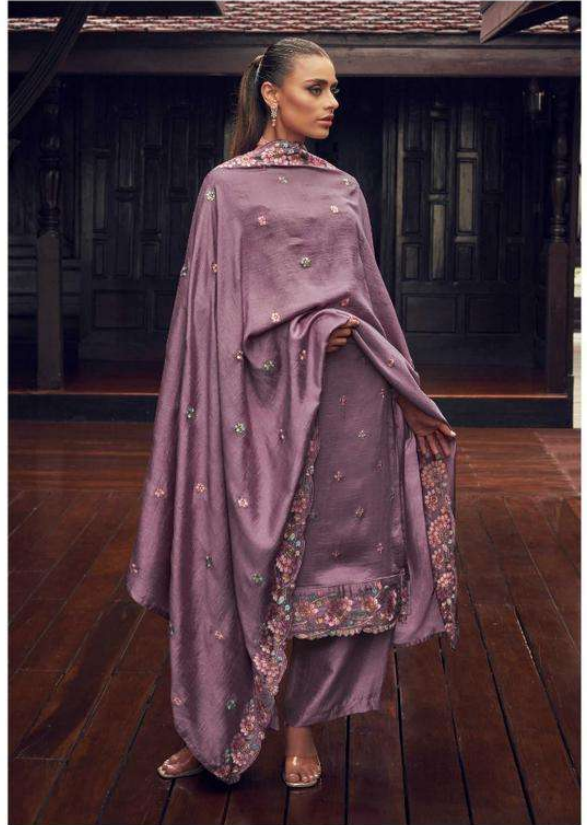

A | AASHIRWAD®
CREATION

GULKAND®
A brand by Aashirwad
Manya

A | - 9656

A | AASHIRWAD®
CREATION

A | - 9657

A - 9658

AASHIRWAD®
CREATION

A - 9659

A | **AASHIRWAD**[®]
CREATION

GULKAND[®]
A brand by Aashirwad

Manya

DESIGN	PRICE	DESCRIPTION
9655	1799	~ TOP ~ PREMIUM SILK WITH SILK SANTOON INNER
9656	1799	~ BOTTOM ~ PREMIUM SILK
9657	1799	~ DUPTTA ~ PREMIUM SILK
9658	1799	