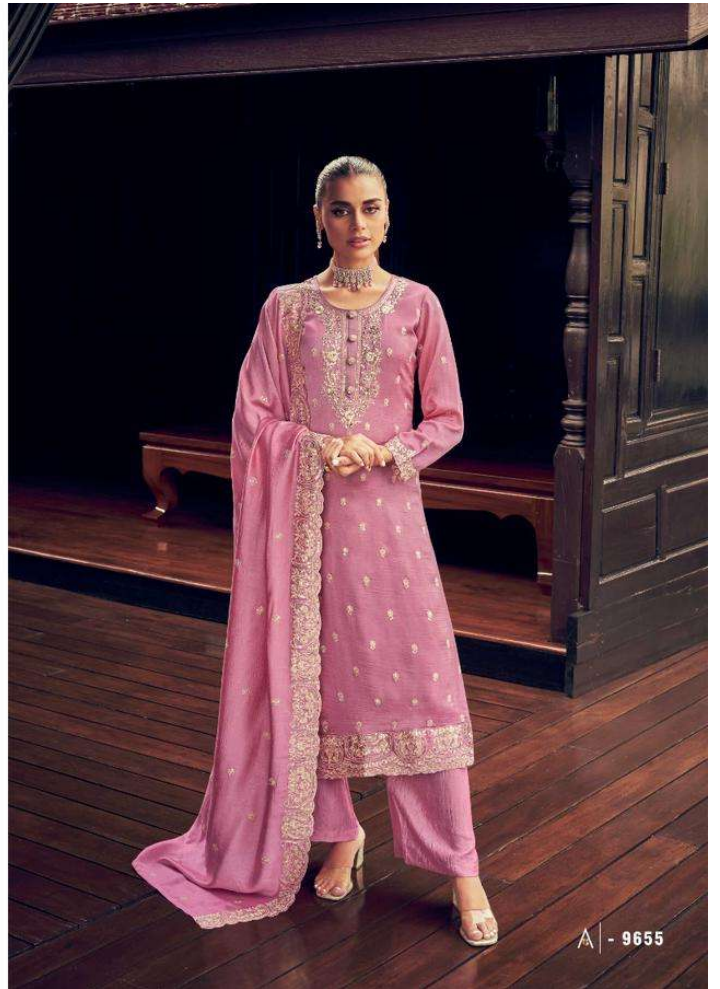

A | AASHIRWAD®
CREATION

GULKAND®
A brand by Aashirwad
Manya

A | - 9656

A - 9658

AASHIRWAD®
CREATION

A - 9659

A | **AASHIRWAD**[®]
CREATION

GULKAND[®]
A brand by Aashirwad

Manya

DESIGN	PRICE	DESCRIPTION
9655	1799	~ TOP ~ PREMIUM SILK WITH SILK SANTOON INNER
9656	1799	~ BOTTOM ~ PREMIUM SILK
9657	1799	~ DUPTTA ~ PREMIUM SILK
9658	1799	

HSN CODE - 54075220

~ www.aashirwadcreation.com ~