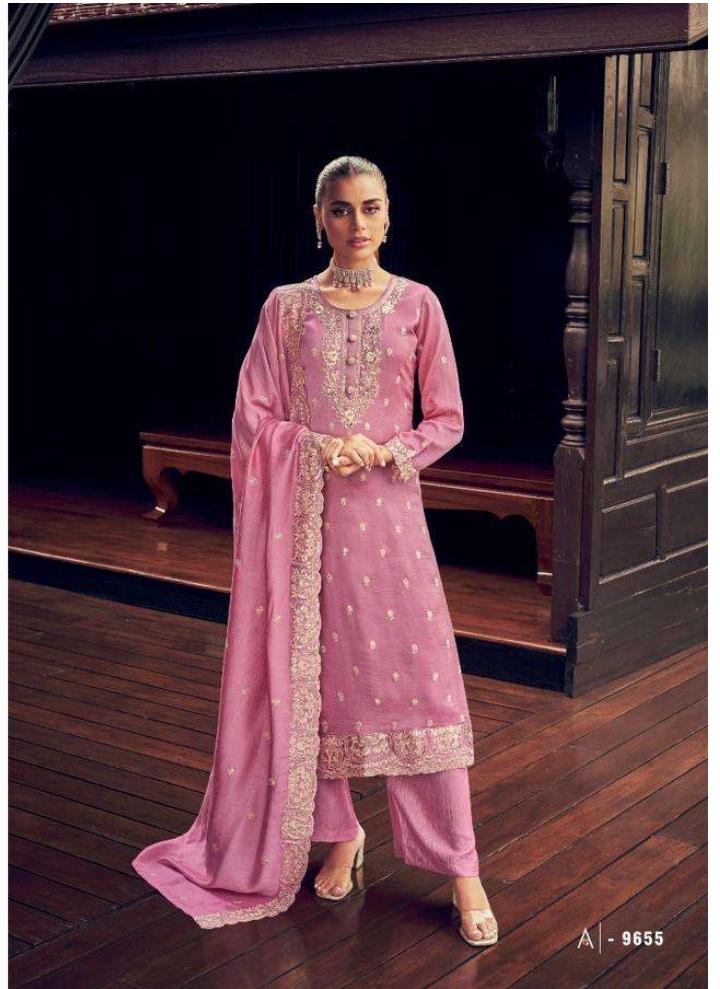

A | AASHIRWAD®
CREATION

GULKAND®
A brand by Aashirwad
Manya

A | - 9656

A | AASHIRWAD®
CREATION

A | - 9657

A - 9658

AASHIRWAD®
CREATION

A - 9659

A | **AASHIRWAD**[®]
CREATION

GULKAND[®]
A brand by Aashirwad

Manya

DESIGN	PRICE	DESCRIPTION
9655	1799	~ TOP ~ PREMIUM SILK WITH SILK SANTOON INNER
9656	1799	~ BOTTOM ~ PREMIUM SILK
9657	1799	~ DUPTTA ~ PREMIUM SILK
9658	1799	