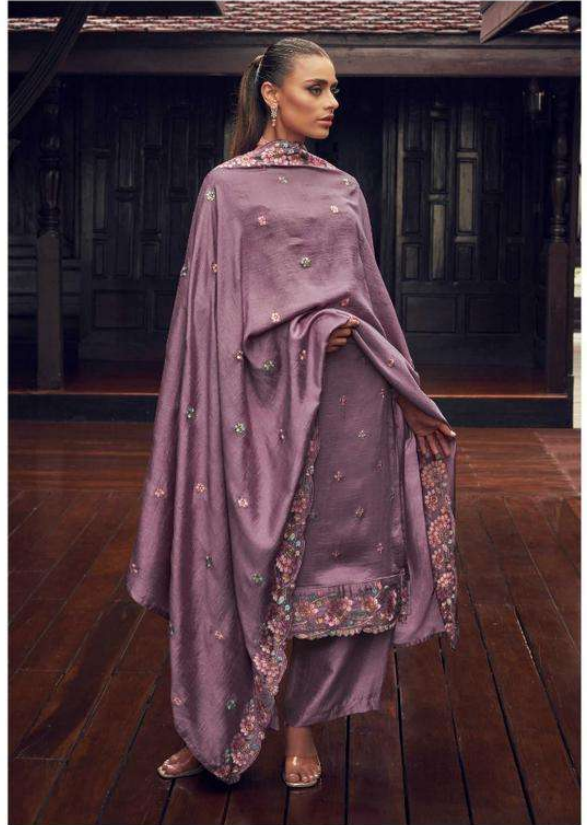

A | AASHIRWAD®
CREATION

GULKAND®
A brand by Aashirwad
Manya

A | - 9656

A - 9658

AASHIRWAD®
CREATION

A - 9659

A | **AASHIRWAD**[®]
CREATION

GULKAND[®]
A brand by Aashirwad

Manya

DESIGN	PRICE	DESCRIPTION
9655	1799	~ TOP ~ PREMIUM SILK WITH SILK SANTOON INNER
9656	1799	~ BOTTOM ~ PREMIUM SILK
9657	1799	~ DUPTTA ~ PREMIUM SILK
9658	1799	

HSN CODE - 54075220

~ www.aashirwadcreation.com ~