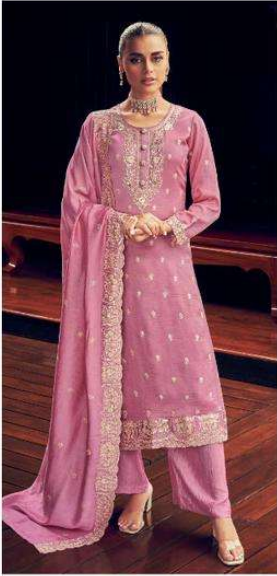

A | AASHIRWAD®
CREATION

GULKAND®
A brand by Aashirwad
Manya

A | - 9656

A - 9658

AASHIRWAD®
CREATION

A - 9659

A | **AASHIRWAD**[®]
CREATION

GULKAND[®]
A brand by Aashirwad

Manya

DESIGN	PRICE	DESCRIPTION
9655	1799	~ TOP ~ PREMIUM SILK WITH SILK SANTOON INNER
9656	1799	~ BOTTOM ~ PREMIUM SILK
9657	1799	~ DUPTTA ~ PREMIUM SILK
9658	1799	

HSN CODE - 54075220

~ www.aashirwadcreation.com ~