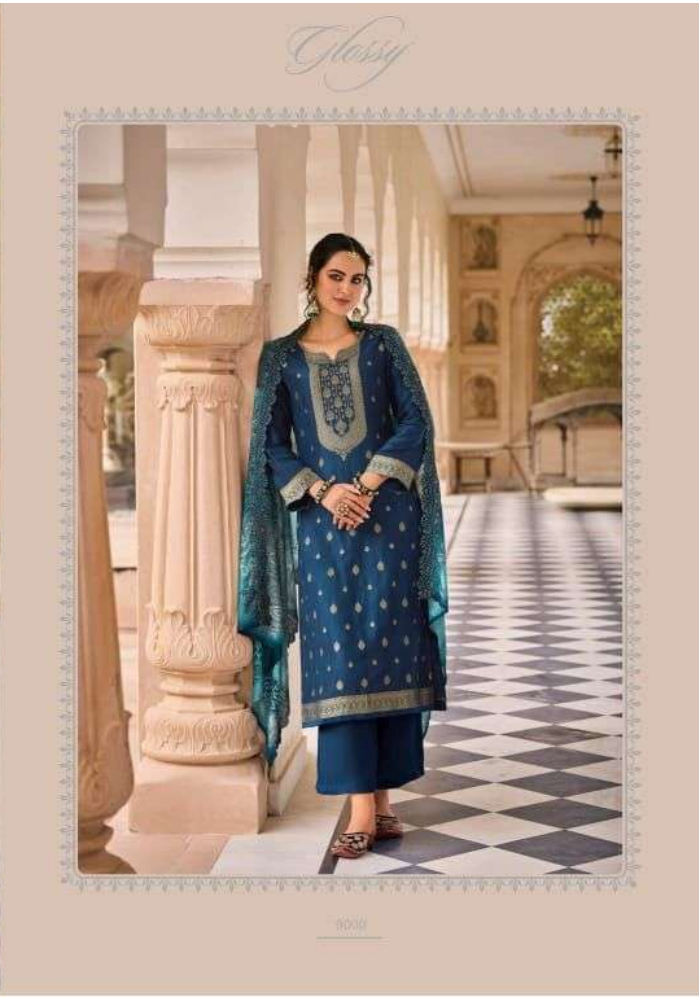

Glossy

Ishraq

Glossy

9003

Glossy

9004

Glossy

9006

Glassy

9007

Glossy

Ishraq

: TOP :

PURE JAQUARD SOLID DYED

: DUPATTA :

PURE VISCOSE SILK DIGITAL
PRINT WITH EMBROIDREY WORK