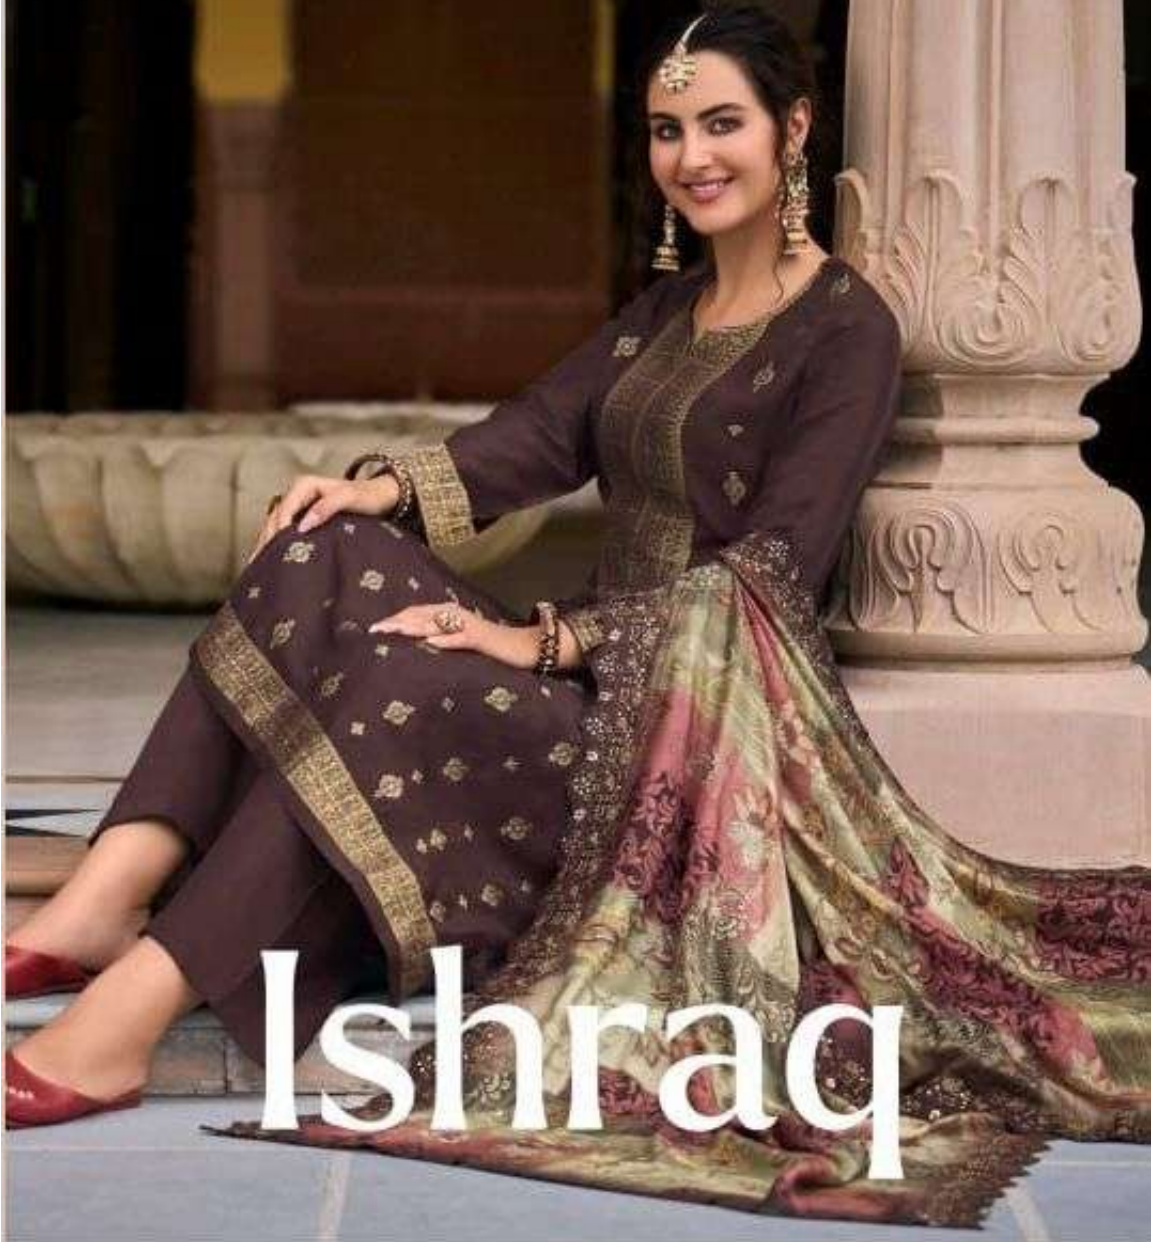

Glossy

Ishraq

Glossy

9003

Glossy

9004

Glossy

9006

Glassy

9007

Glossy

Ishraq

: TOP :

PURE JAQUARD SOLID DYED

: DUPATTA :

PURE VISCOSE SILK DIGITAL
PRINT WITH EMBROIDREY WORK