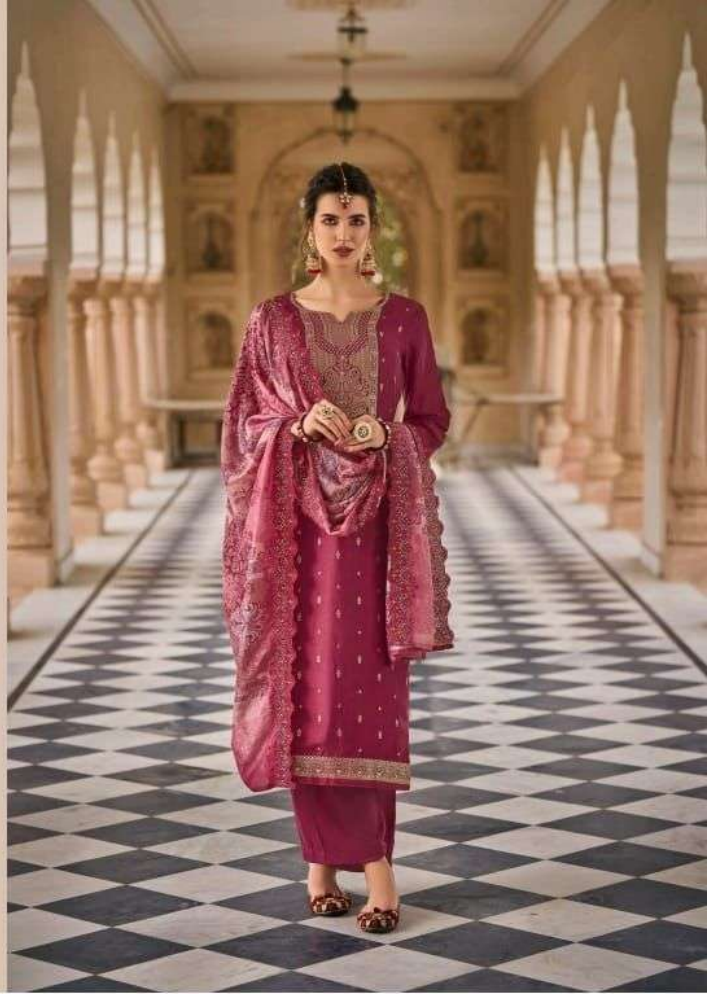

Glossy

Ishraq

Glossy

9003

Glossy

9004

Glossy

9006

Glassy

9007

Glossy

Ishraq

: TOP :

PURE JAQUARD SOLID DYED

: DUPATTA :

PURE VISCOSE SILK DIGITAL
PRINT WITH EMBROIDREY WORK