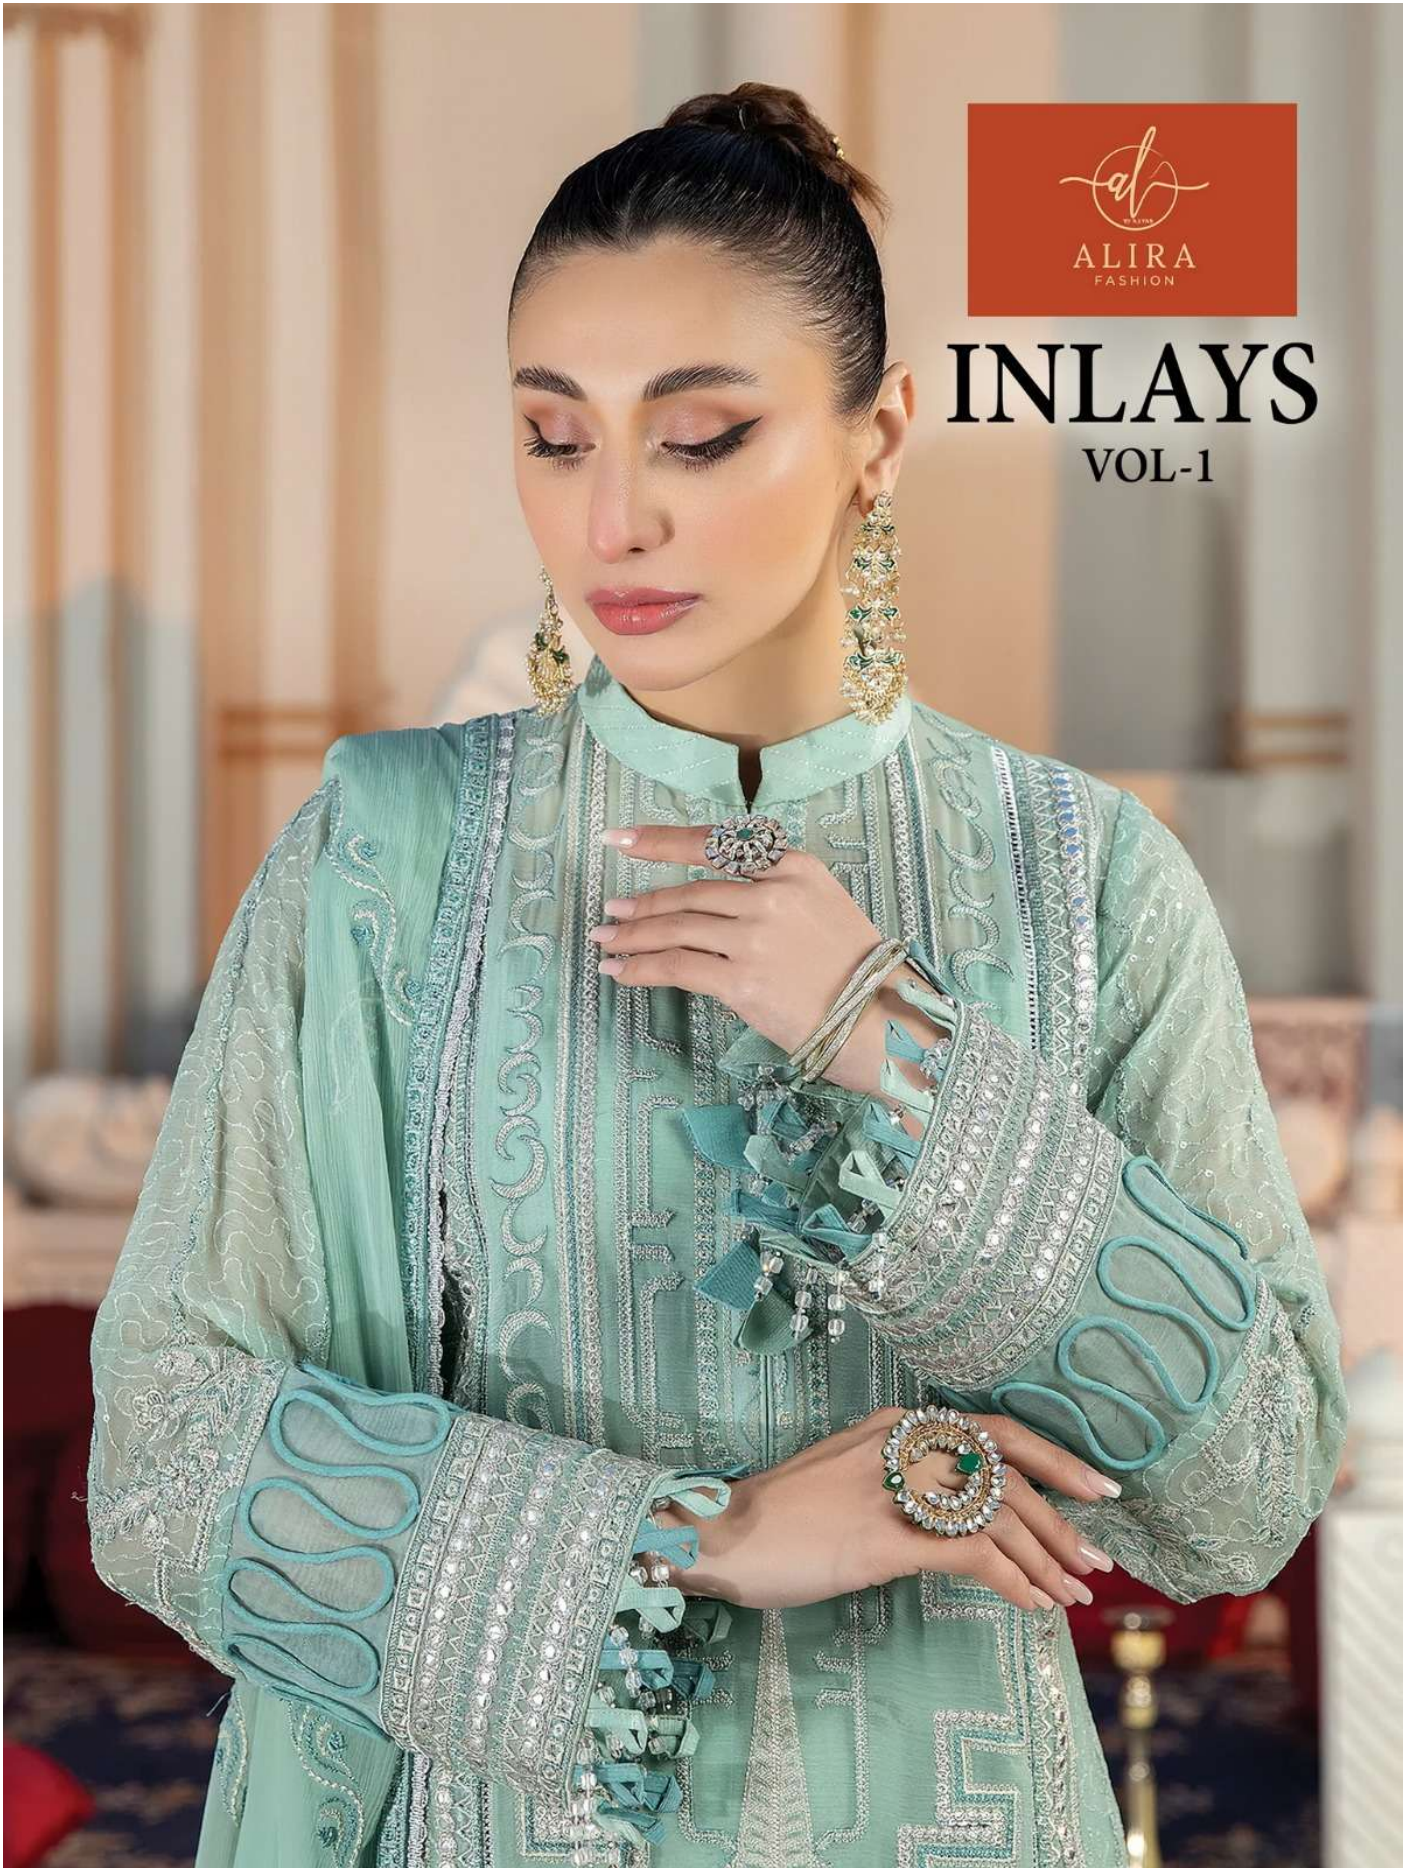

INLAYS

VOL-1

INLAYS

Vol-1

TOP

FOXGEORGETTE WITH HEAVY EMBROIDERY AND MOTI WORK

BOTTOM / INNER

DULL SANTOON WITH PACHES WORK

DUPATTA

NAZNIK CHIFFON WITH HEAVY EMBROIDERY

18

INLAYS

Vol-1

TOP

FOXGEORGETTE WITH HEAVY EMBROIDERY AND MOTI WORK

BOTTOM / INNER

DULL SANTOON WITH PACHES WORK

DUPATTA

NAZNIK CHIFFON WITH HEAVY EMBROIDERY

19

INLAYS

Vol-1

TOP

FOXGEORGETTE WITH
HEAVY EMBROIDERY
AND MOTI WORK

BOTTOM / INNER

DULL SANTOON
WITH PACHES WORK

DUPATTA

NAZNIK CHIFFON
WITH HEAVY
EMBROIDERY

18

19