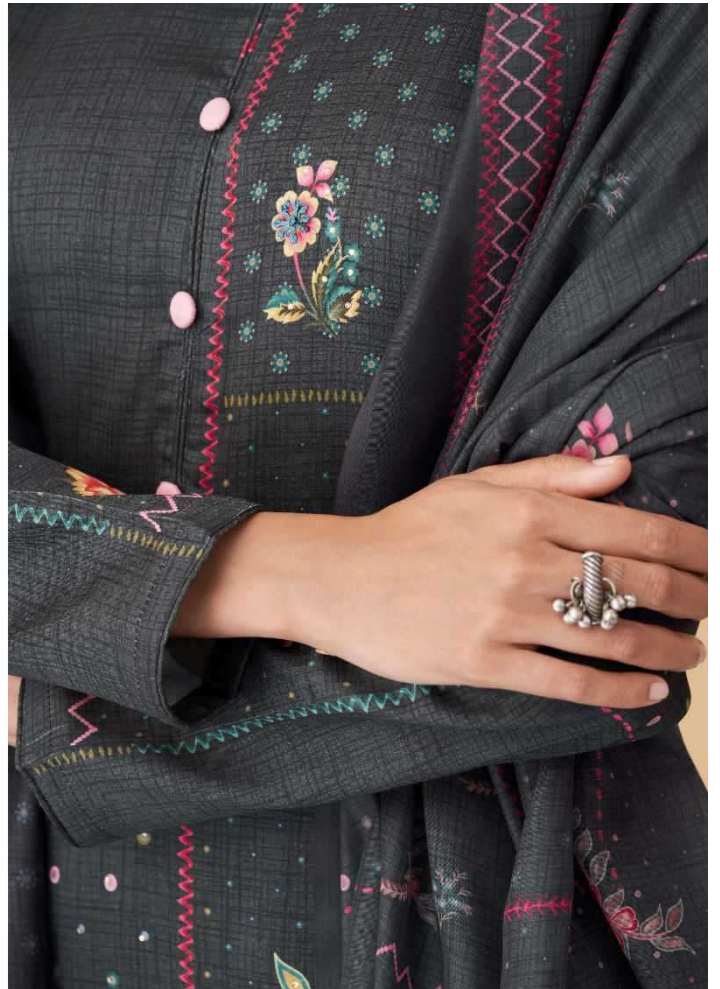

Karachi<sup>®</sup>  
PRINTS

*FLORAL VALLEY*

56001

Karachi®  
PRINTS

56002

Karachi®  
PRINTS

56003  
≡≡≡

Karachi®  
PRINTS

TOP : PURE JAM SATIN DIGITALLY PRINTED WITH HANDWORK  
 BOTTOM : COTTON DYED  
 DUPPTA : MUSLIN SILK DIGITALLY PRINTED

FOLLOW US ON: [f](#) [@](#)

56001

56002

56005

56006

56003

56004