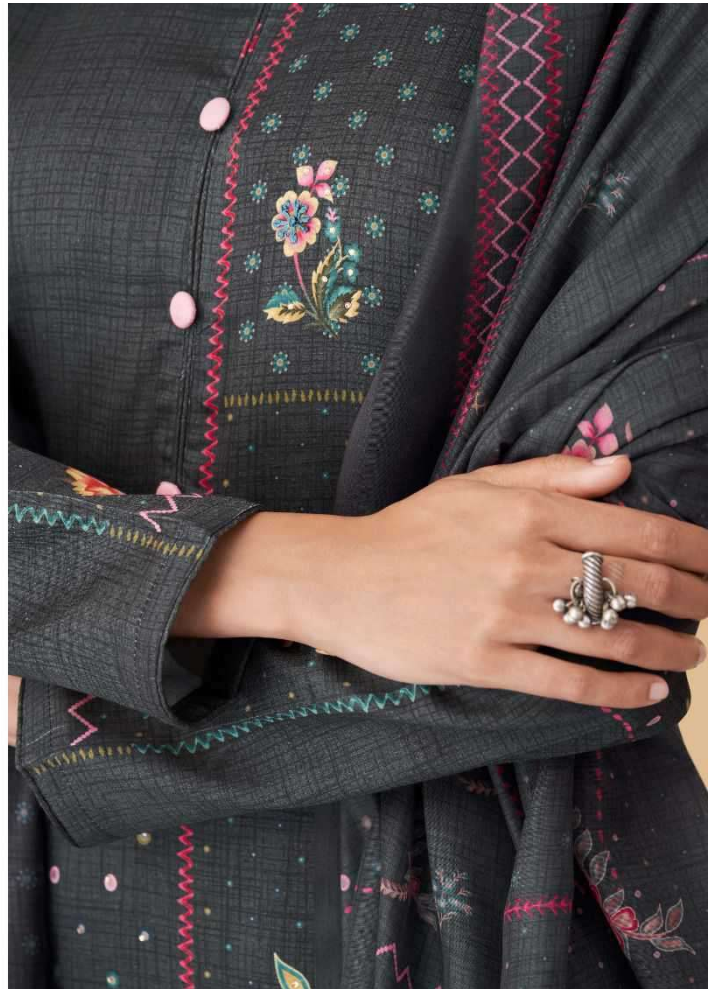

Karachi®
PRINTS

FLORAL VALLEY

56001

Karachi®
PRINTS

56002

Karachi®
PRINTS

56003
≡≡≡

Karachi®
PRINTS

TOP : PURE JAM SATIN DIGITALLY PRINTED WITH HANDWORK
 BOTTOM : COTTON DYED
 DUPPTA : MUSLIN SILK DIGITALLY PRINTED

FOLLOW US ON: [f](#) [@](#)

56001

56002

56005

56006

56003

56004