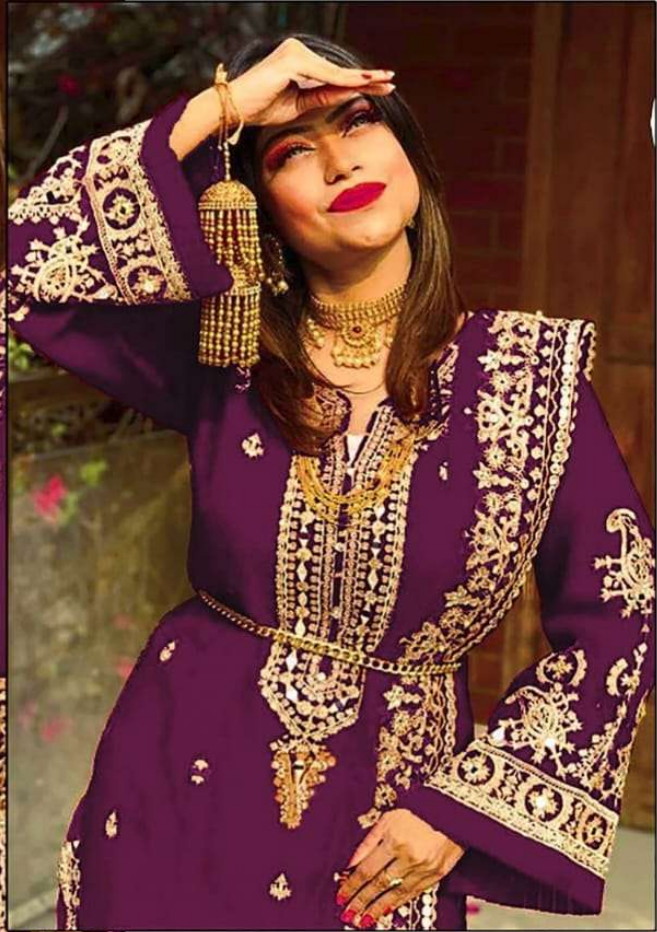

A
AL ZAHA D.NO-1010-A

-:TOP :-
HEAVY FOX GEORGETTE EMBROIDERY REAL
GLASS MIRROR WITH MOTI
-:BOTTOM:-
SANTOON
-:INNER:-
SANTOON WITH WORK
-:DUPATTA :-
HEAVY GEORGETTE HEAVY EMBROIDERY
REAL GLASS MIRROR

A
AL ZAHA D.NO-1010-A

-:TOP :-
HEAVY FOX GEORGETTE EMBROIDERY REAL
GLASS MIRROR WITH MOTI
-:BOTTOM:-
SANTOON
-:INNER:-
SANTOON WITH WORK
-:DUPATTA :-
HEAVY GEORGETTE HEAVY EMBROIDERY
REAL GLASS MIRROR

A
AL ZAHA

AL ZAHRA

D.NO-1010-B

:-TOP :-
HEAVY FOX GEORGETTE EMBROIDERY REAL
GLASS MIRROR WITH MOTI
:-BOTTOM:-
SANTOON
:-INNER:-
SANTOON WITH WORK
:-DUPATTA :-
HEAVY GEORGETTE HEAVY EMBROIDERY
REAL GLASS MIRROR

A
AL ZAHA