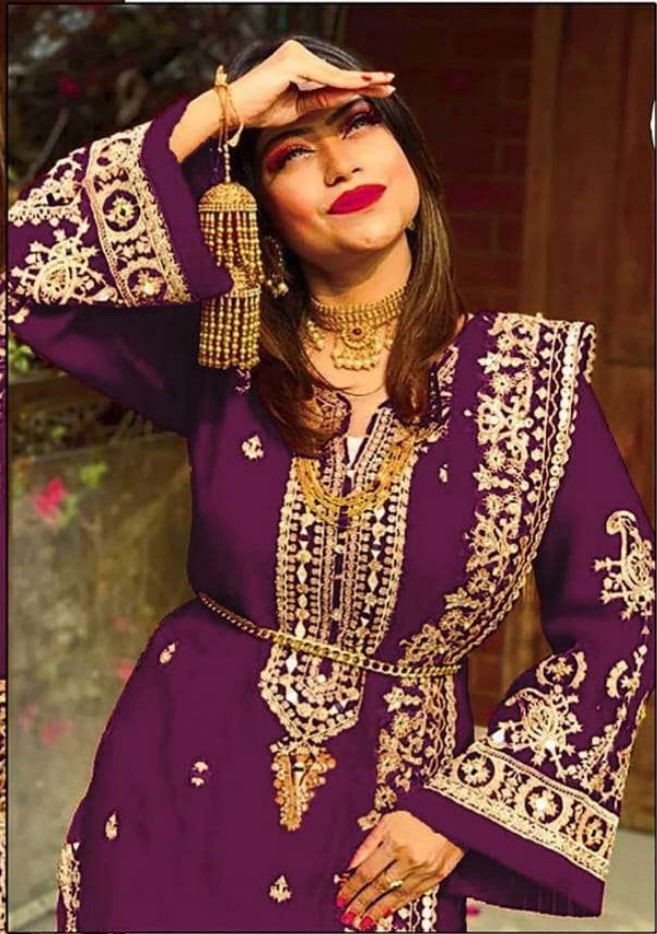

A
AL ZAHA D.NO-1010-A

-:TOP :-
HEAVY FOX GEORGETTE EMBROIDERY REAL
GLASS MIRROR WITH MOTI
-:BOTTOM:-
SANTOON
-:INNER:-
SANTOON WITH WORK
-:DUPATTA :-
HEAVY GEORGETTE HEAVY EMBROIDERY
REAL GLASS MIRROR

A
AL ZAHA D.NO-1010-A

-:TOP :-
HEAVY FOX GEORGETTE EMBROIDERY REAL
GLASS MIRROR WITH MOTI
-:BOTTOM:-
SANTOON
-:INNER:-
SANTOON WITH WORK
-:DUPATTA :-
HEAVY GEORGETTE HEAVY EMBROIDERY
REAL GLASS MIRROR

A
AL ZAHA

AL ZAHRA

D.NO-1010-B

-:TOP :-
HEAVY FOX GEORGETTE EMBROIDERY REAL
GLASS MIRROR WITH MOTI
-:BOTTOM:-
SANTOON
-:INNER:-
SANTOON WITH WORK
-:DUPATTA :-
HEAVY GEORGETTE HEAVY EMBROIDERY
REAL GLASS MIRROR

A
AL ZAHA