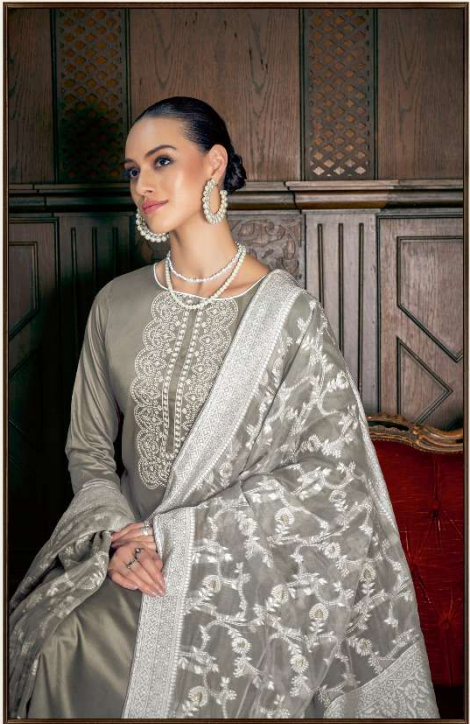

H-1269-005