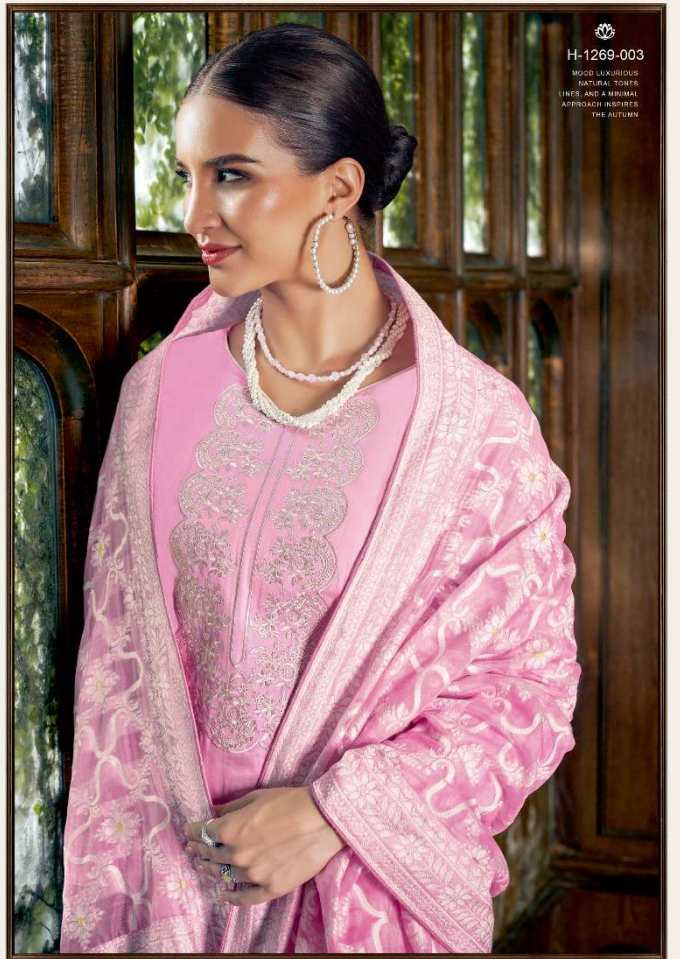

क्लासिक टच

Classic touch Edition 12

The best look anytime anywhere

H-1269-001

SHINE ON LOOKING WOW BEFORE THE VOWS WITH MAGNIFIED!

H-1269-002

ELEGANCE EMBRACE STYLISH GODDES FOR DREAMS THE IMPRESSION FACTOR THIS SEASON BEAUTY