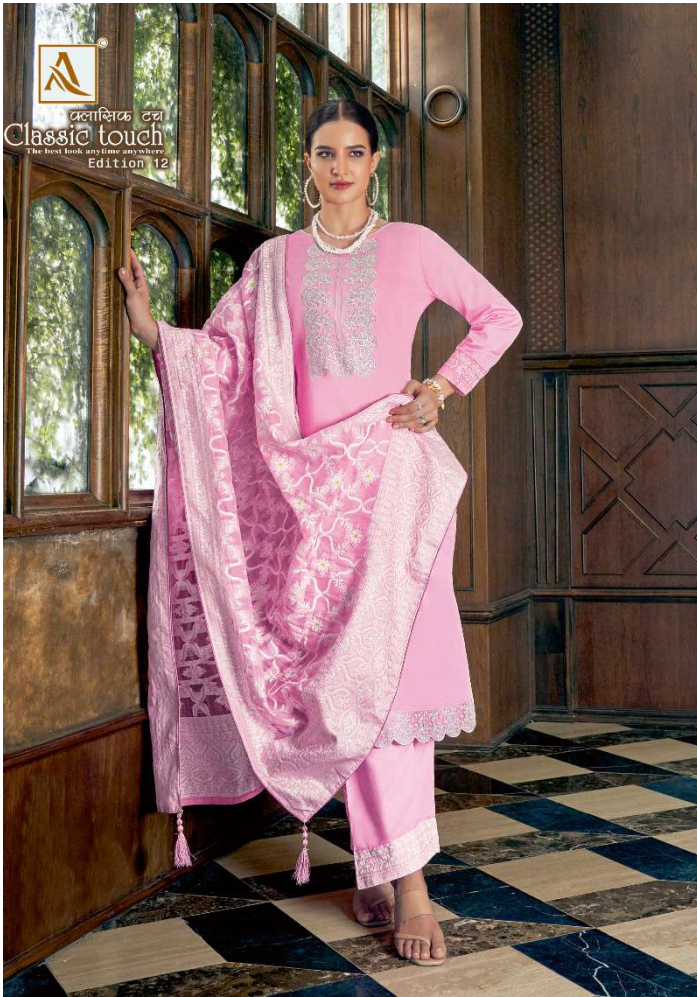

क्लासिक टच

Classic touch Edition 12

The best look anytime anywhere

H-1269-001

SHINE ON LOOKING WOW BEFORE THE VOWS WITH MAGNIFIED!

H-1269-002

ELEGANCE EMBRACE STYLISH GODDES FOR DREAMS THE IMPRESSION FACTOR THIS SEASON BEAUTY