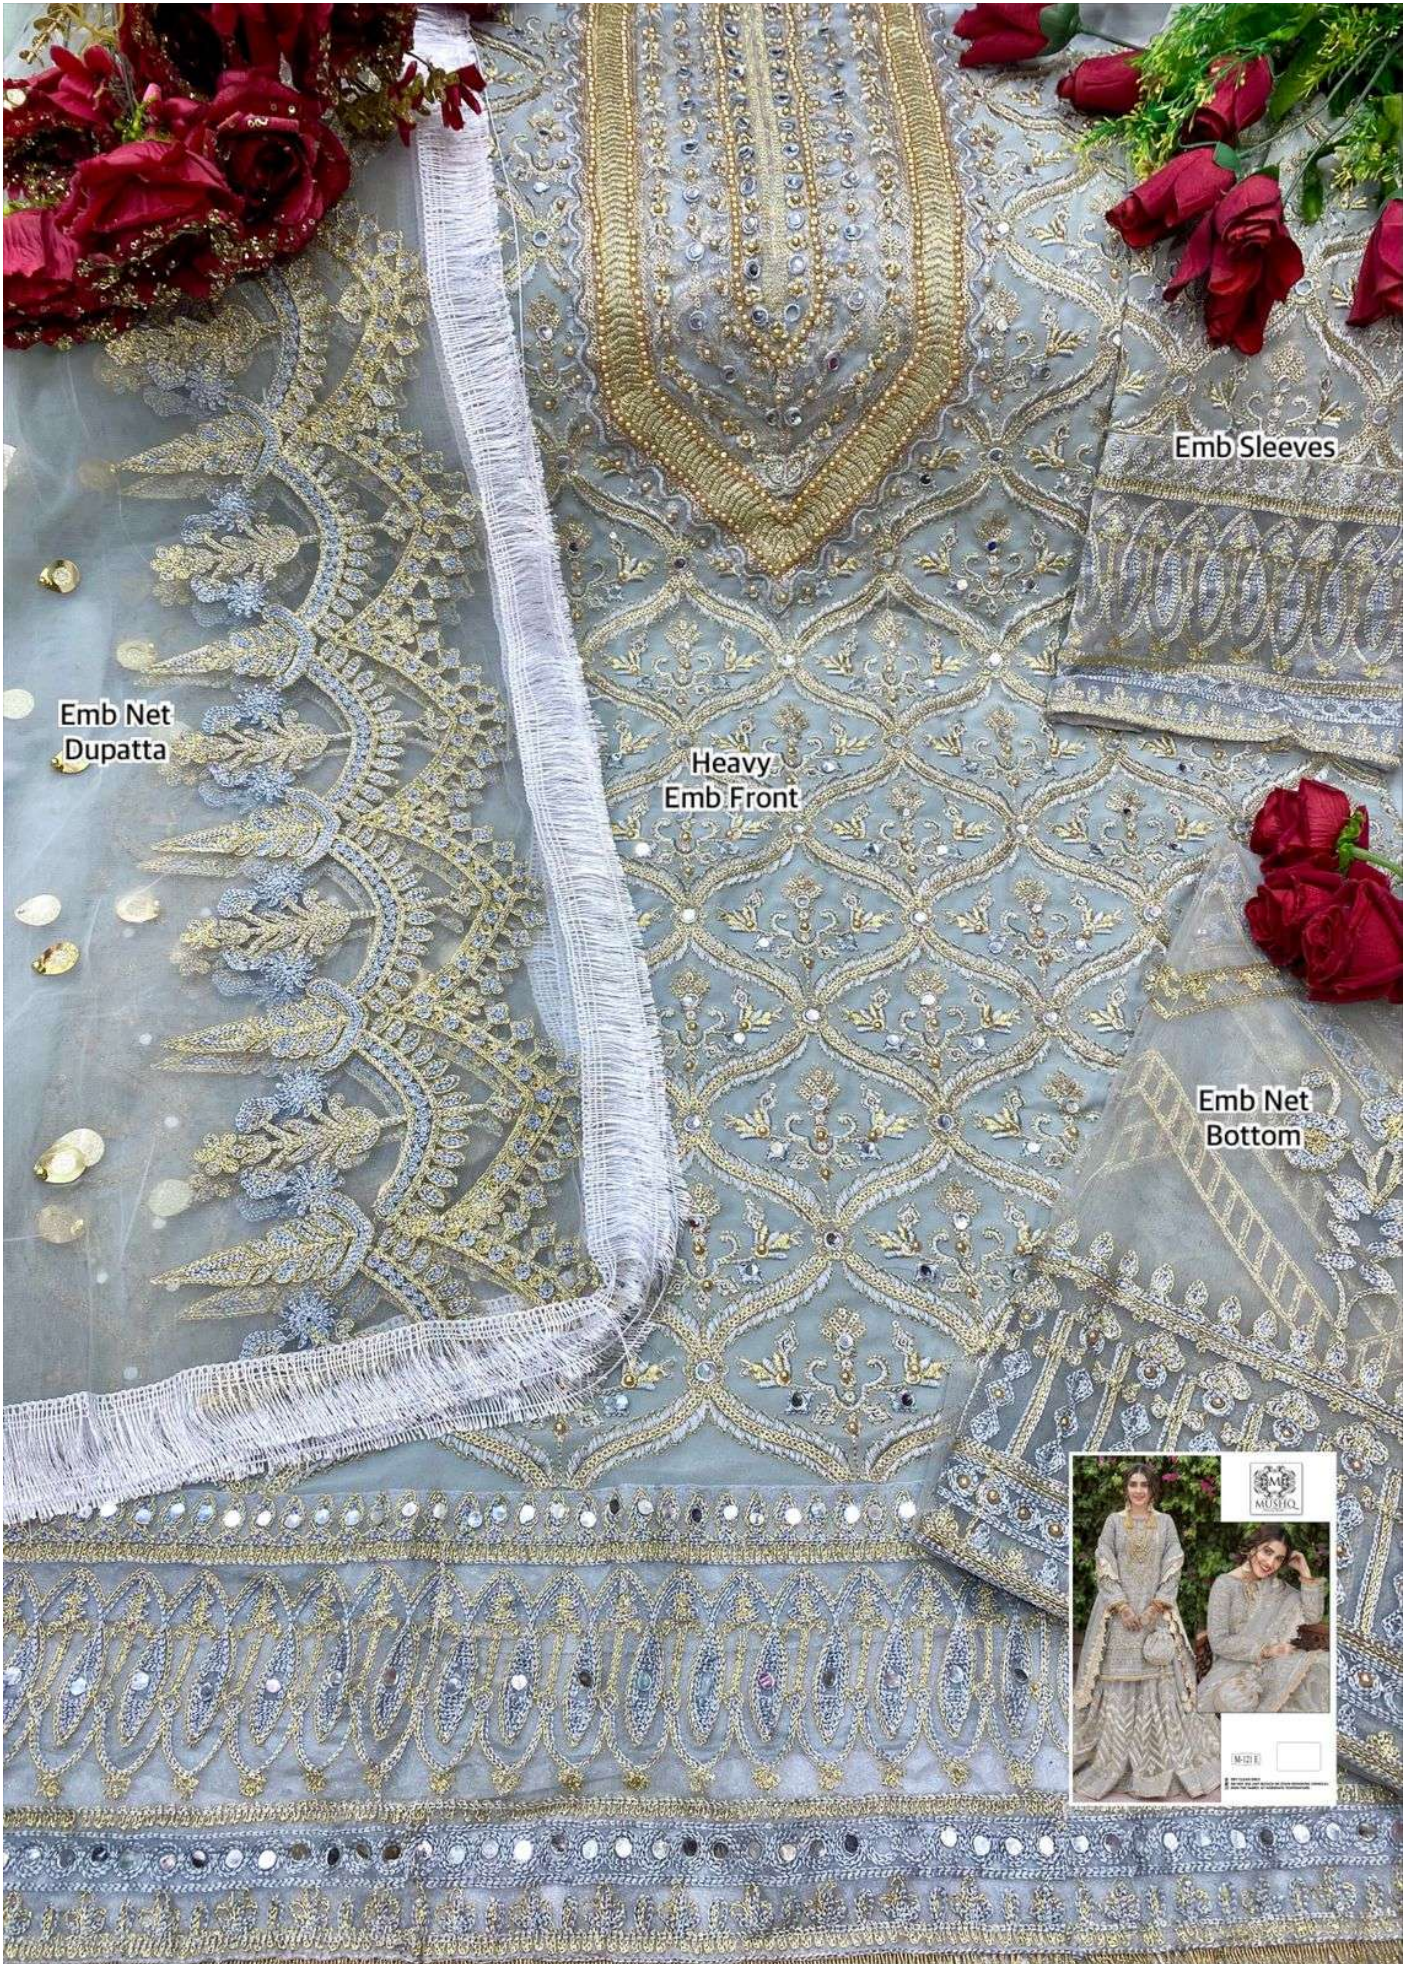

Emb Sleeves

Emb Net Dupatta

Heavy Emb Front

Emb Net Bottom

M-121 E

Ⓢ DRY CLEAN ONLY.  
Ⓢ DO NOT USE ANY BLEACH OR STAIN REMOVING CHEMICAL.  
Ⓢ IRON THE FABRIC AT MODERATE TEMPERATURE.

Emb Net  
Dupatta

Heavy  
Emb Front

Emb Sleeves

Emb Net  
Bottom