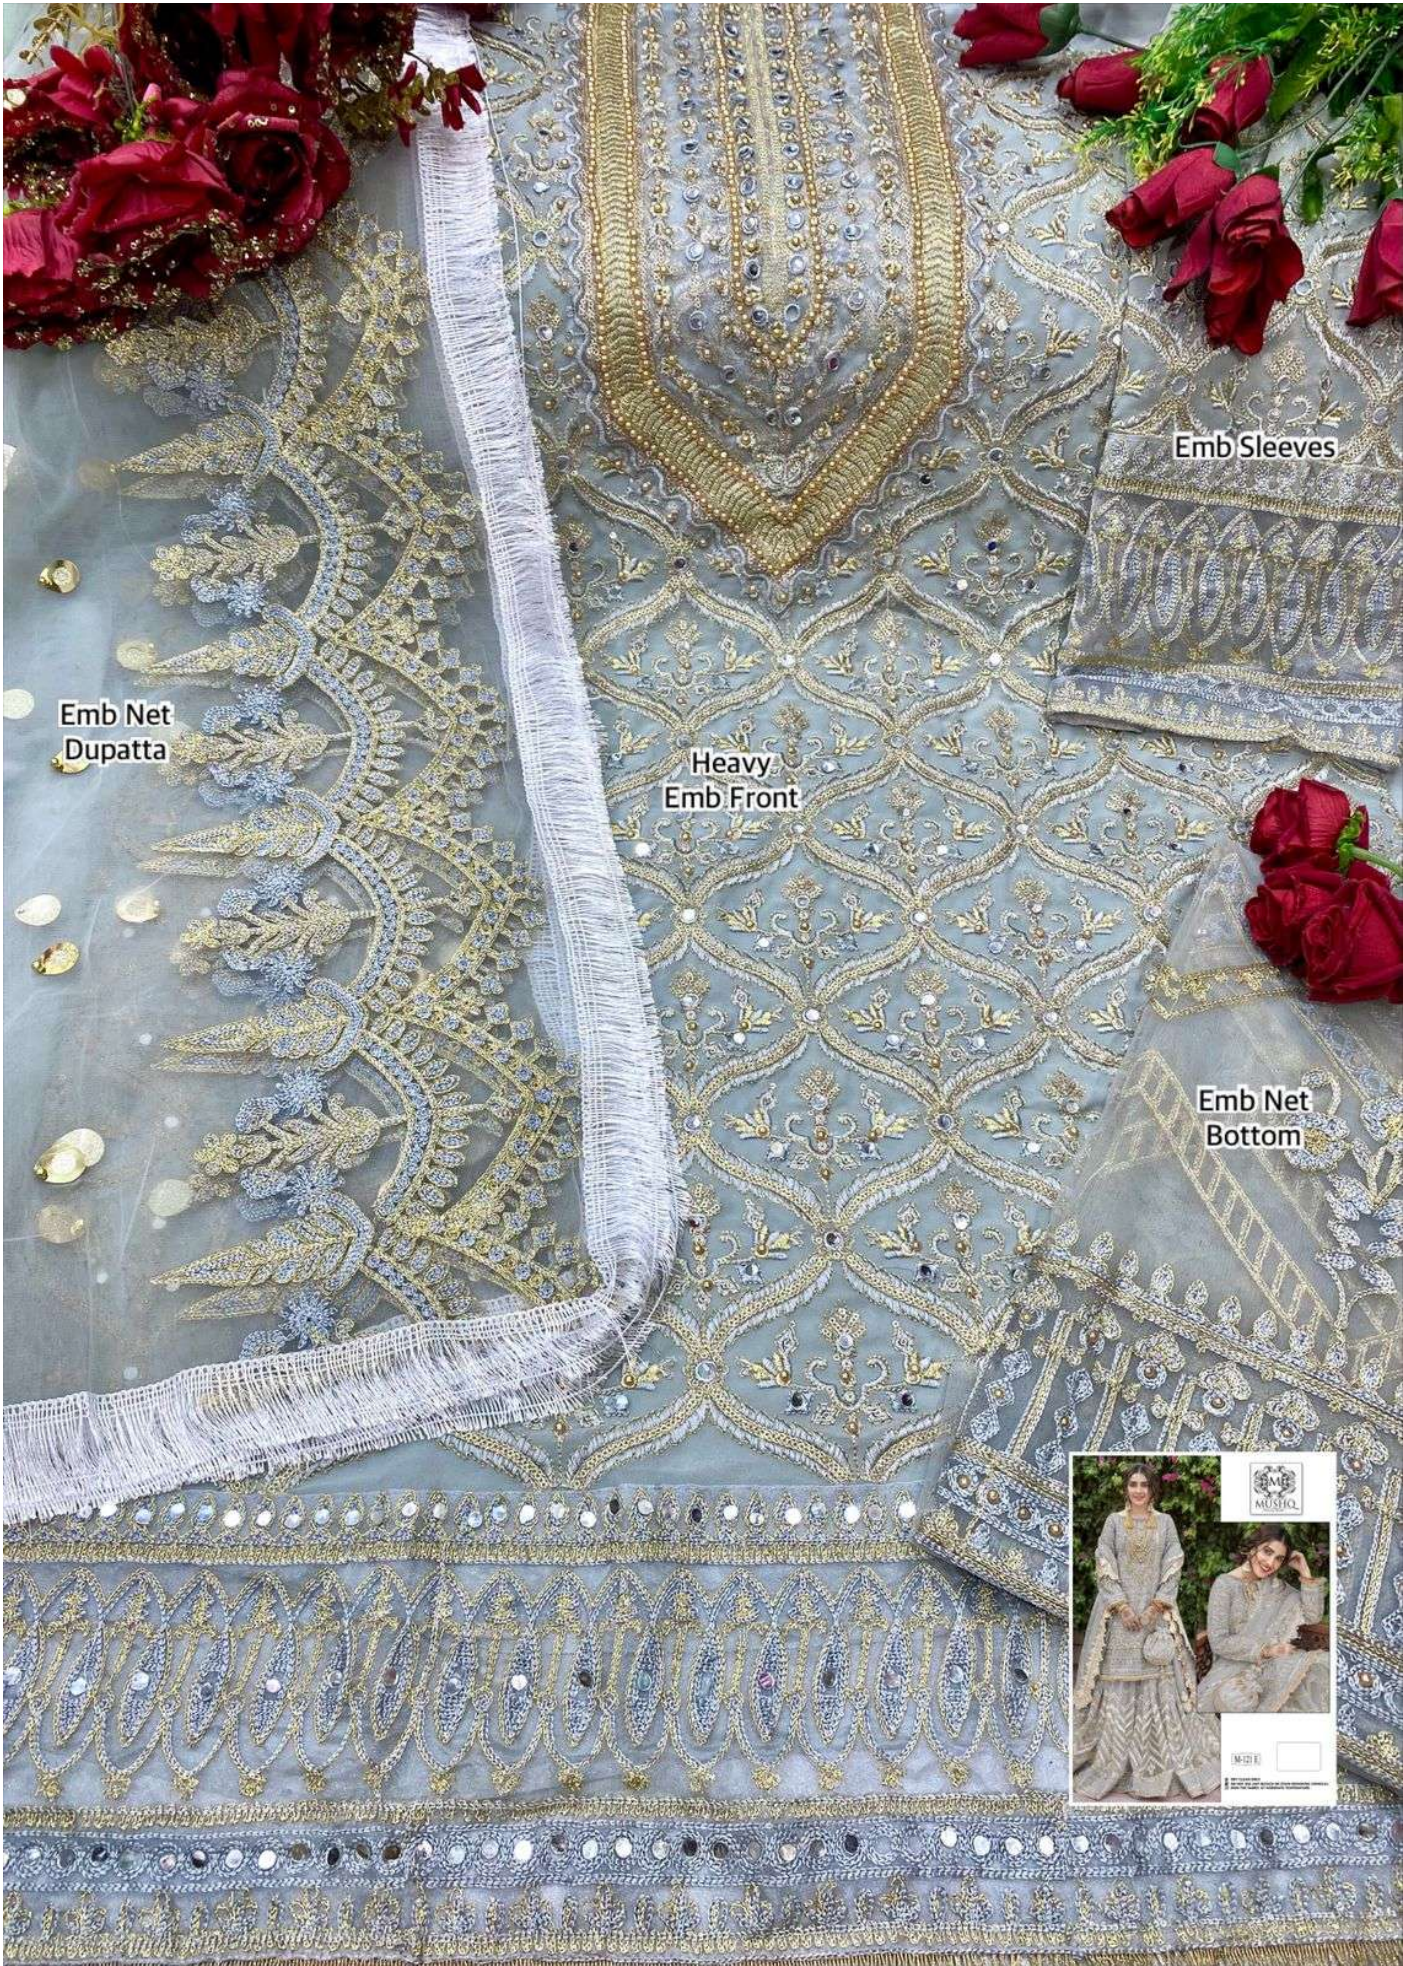

Emb Sleeves

Emb Net Dupatta

Heavy Emb Front

Emb Net Bottom

M-121 E

Ⓢ DRY CLEAN ONLY.  
Ⓢ DO NOT USE ANY BLEACH OR STAIN REMOVING CHEMICAL.  
Ⓢ IRON THE FABRIC AT MODERATE TEMPERATURE.

Emb Sleeves

Emb Net Dupatta

Heavy Emb Front

Emb Net Bottom