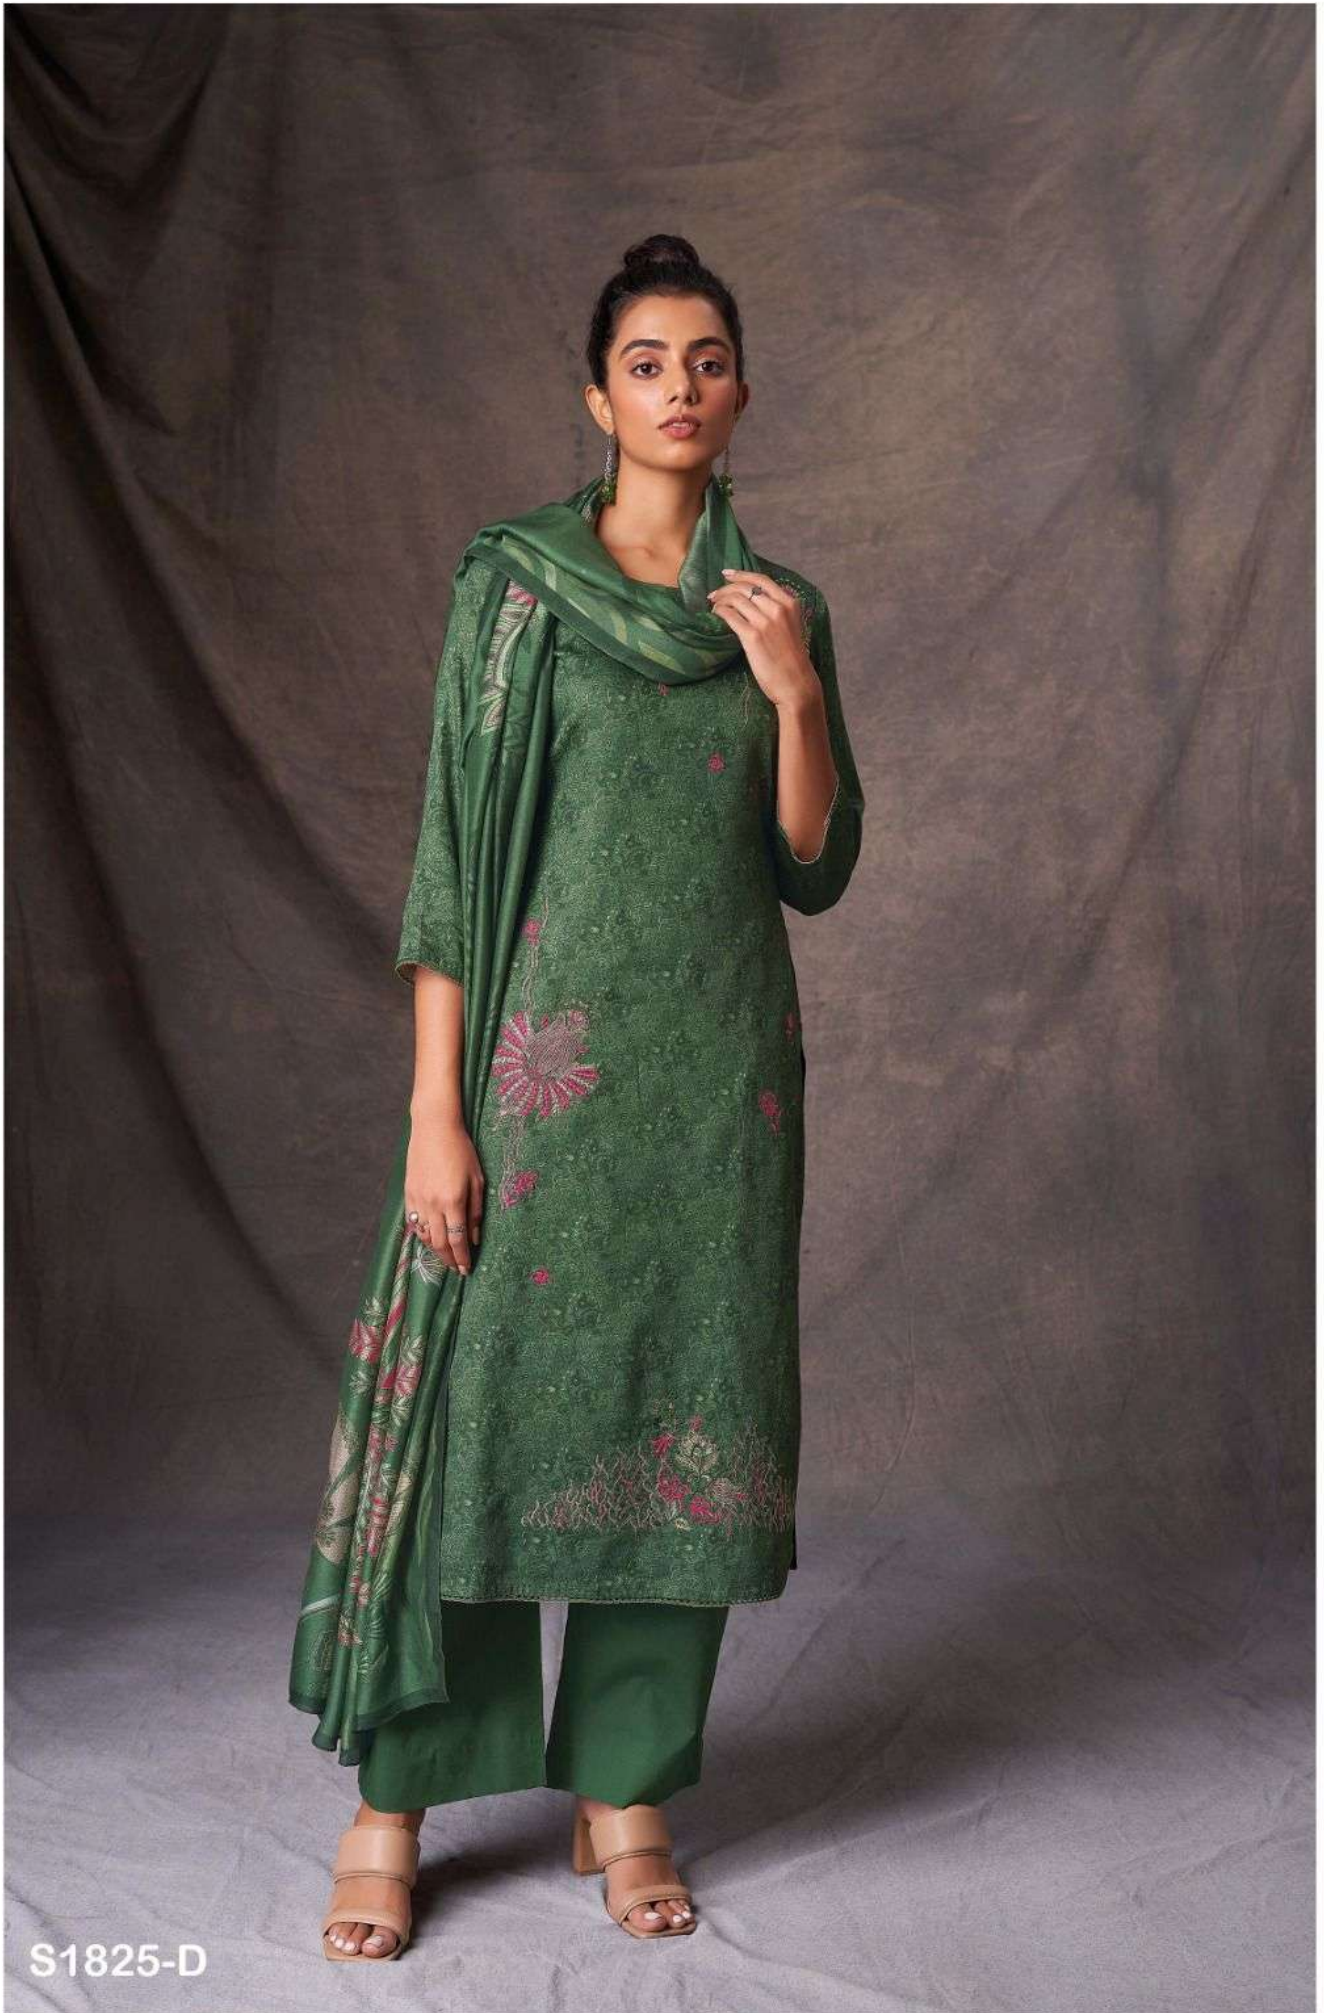

S1825-A

S1825-A

S1825-B

S1825-C

S1825-D

S1825-C

PRODUCT NAME	<i>DELANIE</i>
D.NO.	S1825
DESCRIPTION	<p>TOP PREMIUM COTTON SILK PRINTED WITH EMBROIDERY AND LACE ON DAMAN</p> <p>BOTTOM PREMIUM COTTON SILK SOLID COLOUR</p> <p>DUPATTA FINEST BEMBERG LAWN PRINTED</p>
HSN CODE	520851
WHOLESALE PRICE	1725/- EACH+GST(EXTRA)

S1825-A

S1825-B

S1825-C

S1825-D

Ganga®
Delanie
S1825-A/B/C/D