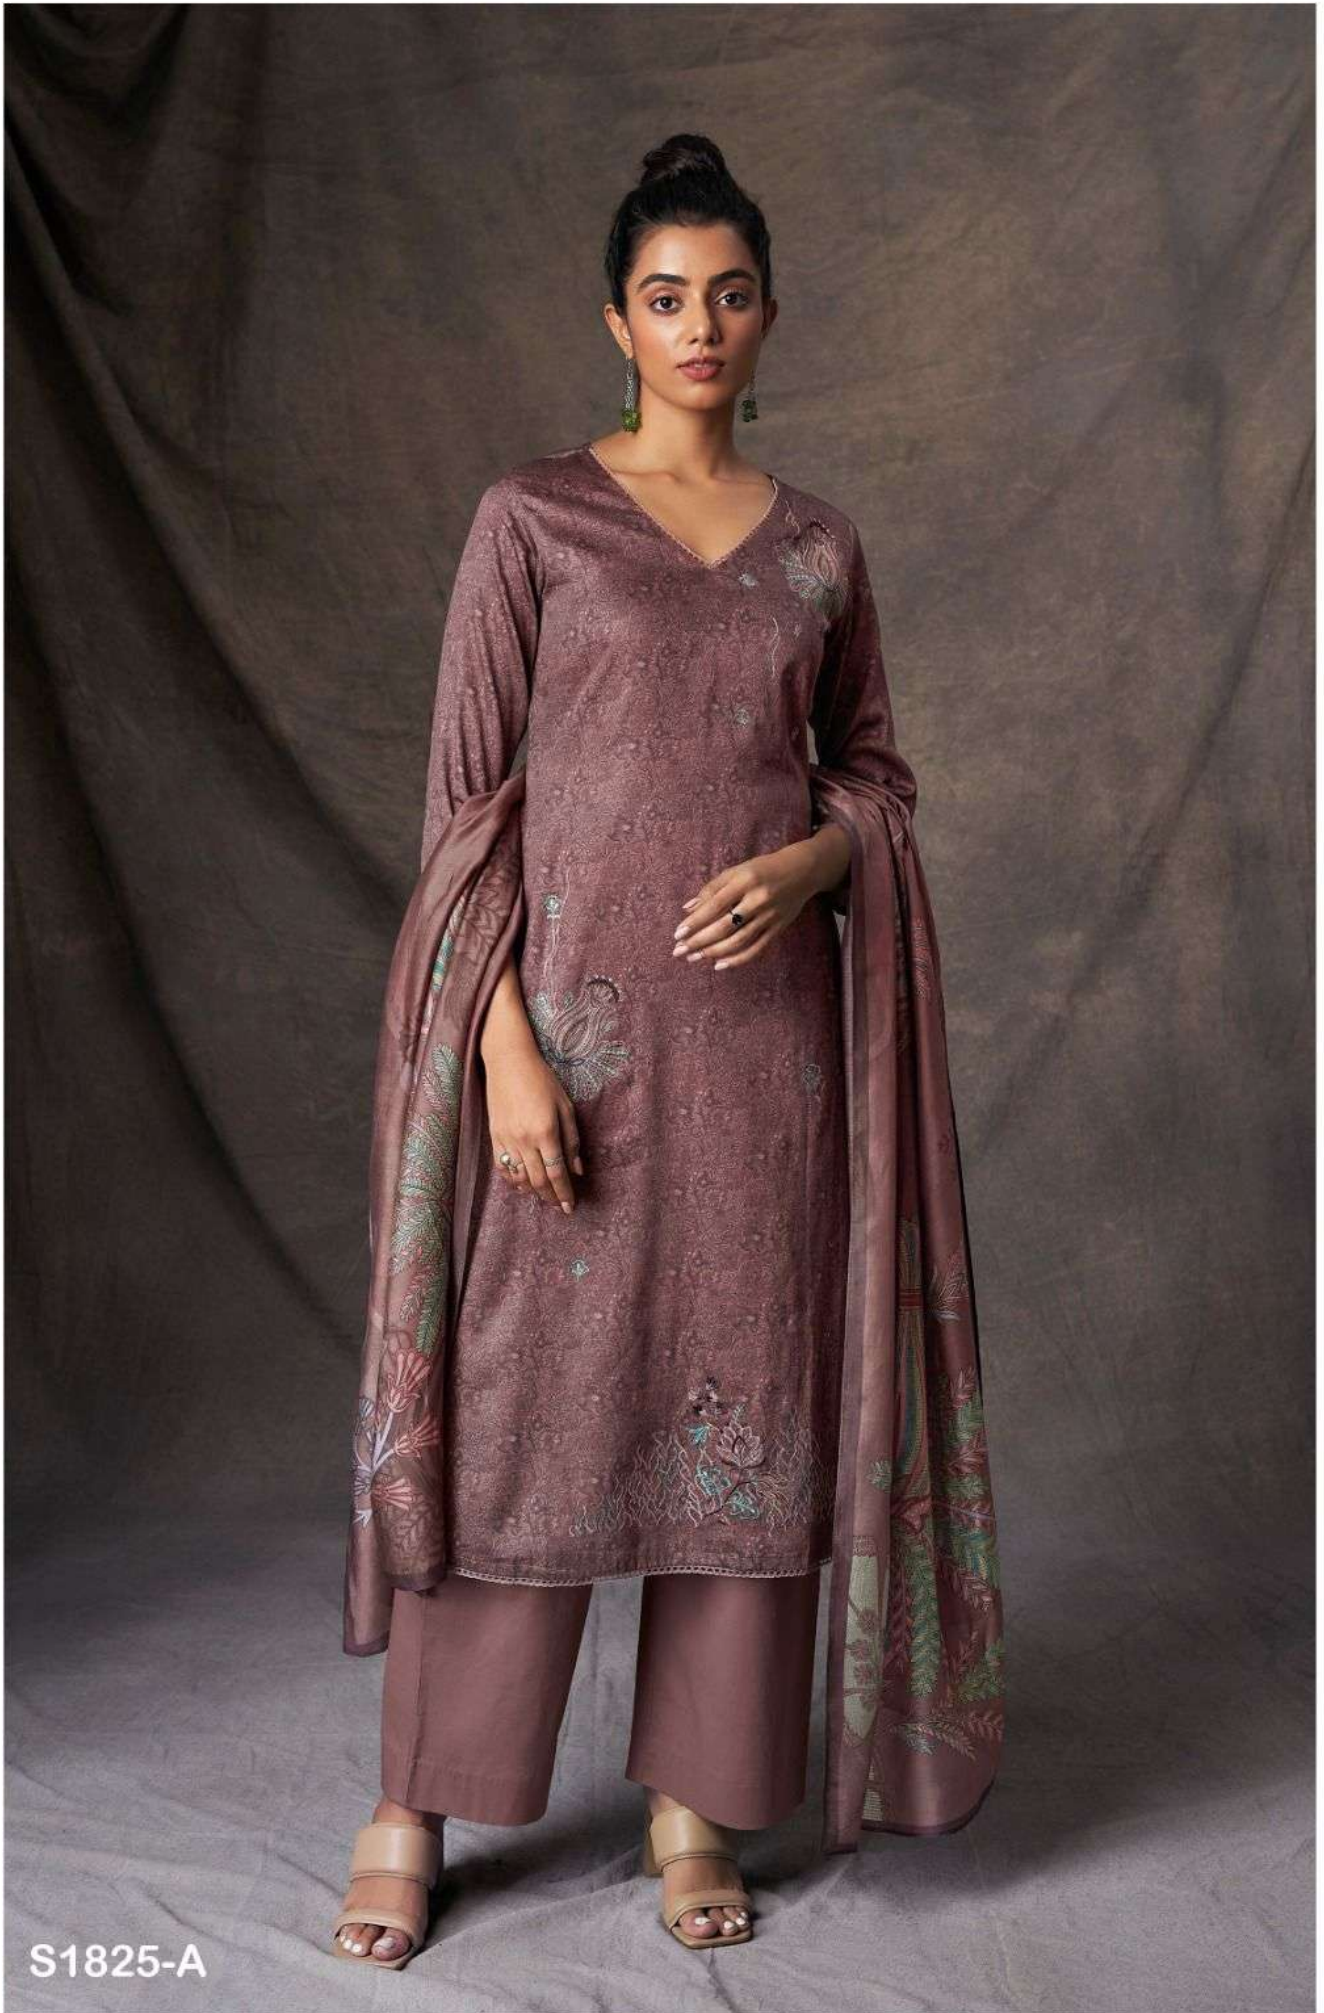

S1825-A

S1825-A

S1825-B

S1825-C

S1825-D

S1825-C

PRODUCT NAME	<i>DELANIE</i>
D.NO.	S1825
DESCRIPTION	<p>TOP PREMIUM COTTON SILK PRINTED WITH EMBROIDERY AND LACE ON DAMAN</p> <p>BOTTOM PREMIUM COTTON SILK SOLID COLOUR</p> <p>DUPATTA FINEST BEMBERG LAWN PRINTED</p>
HSN CODE	520851
WHOLESALE PRICE	1725/- EACH+GST(EXTRA)

S1825-A

S1825-B

S1825-C

S1825-D

Ganga®
Delanie
S1825-A/B/C/D