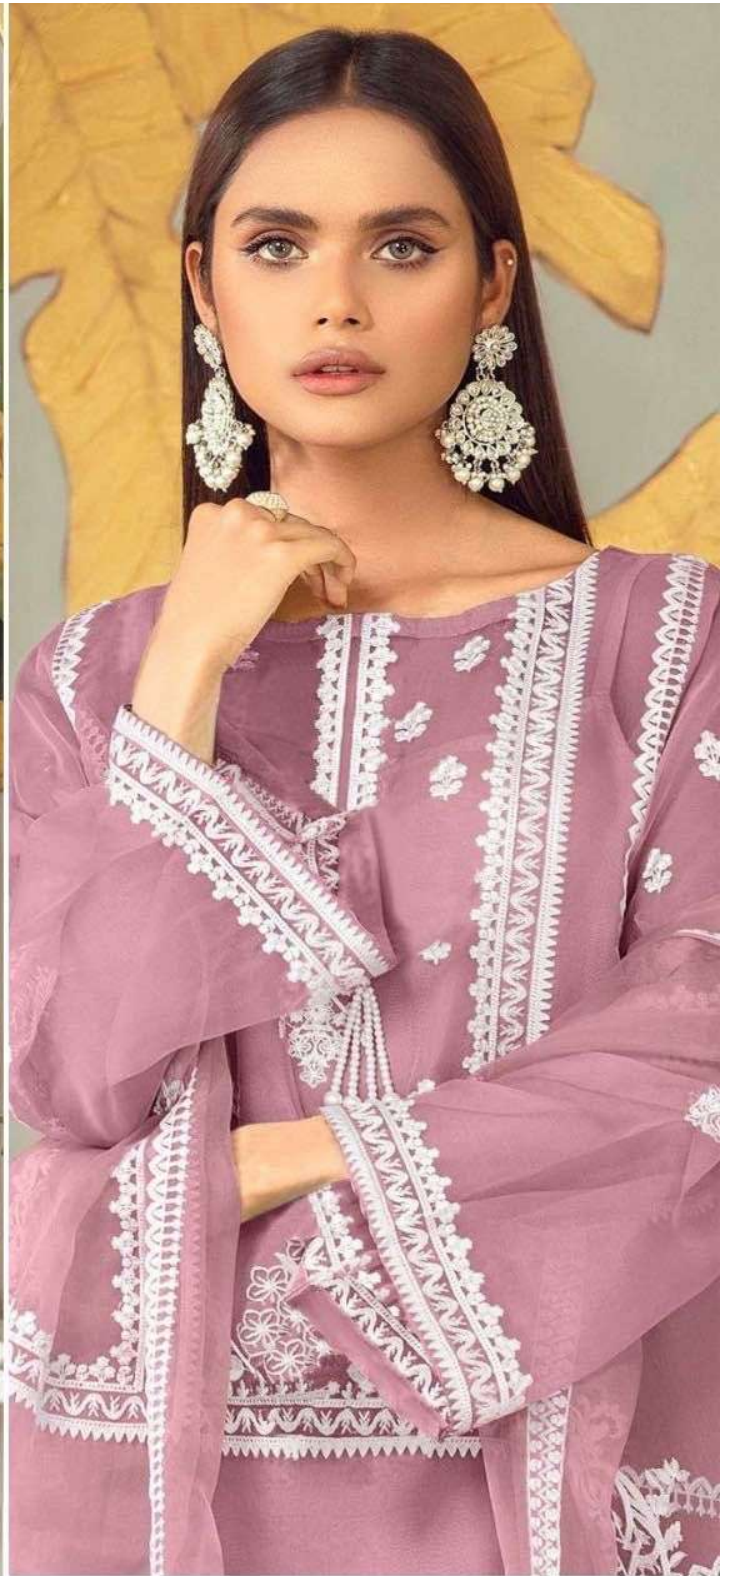

ZARQASH® **Z-144-C**
A BRAND BY KHAYRA

TOP
HEAVY GEORGETTE
FABRIC

BOTTOM
COTTON STRATCHABLE
FABRICS

INNER
HEAVY FABRICS

DUPATTA
GEORGETTE EMBROIDERY
FOUR SIDE LESS