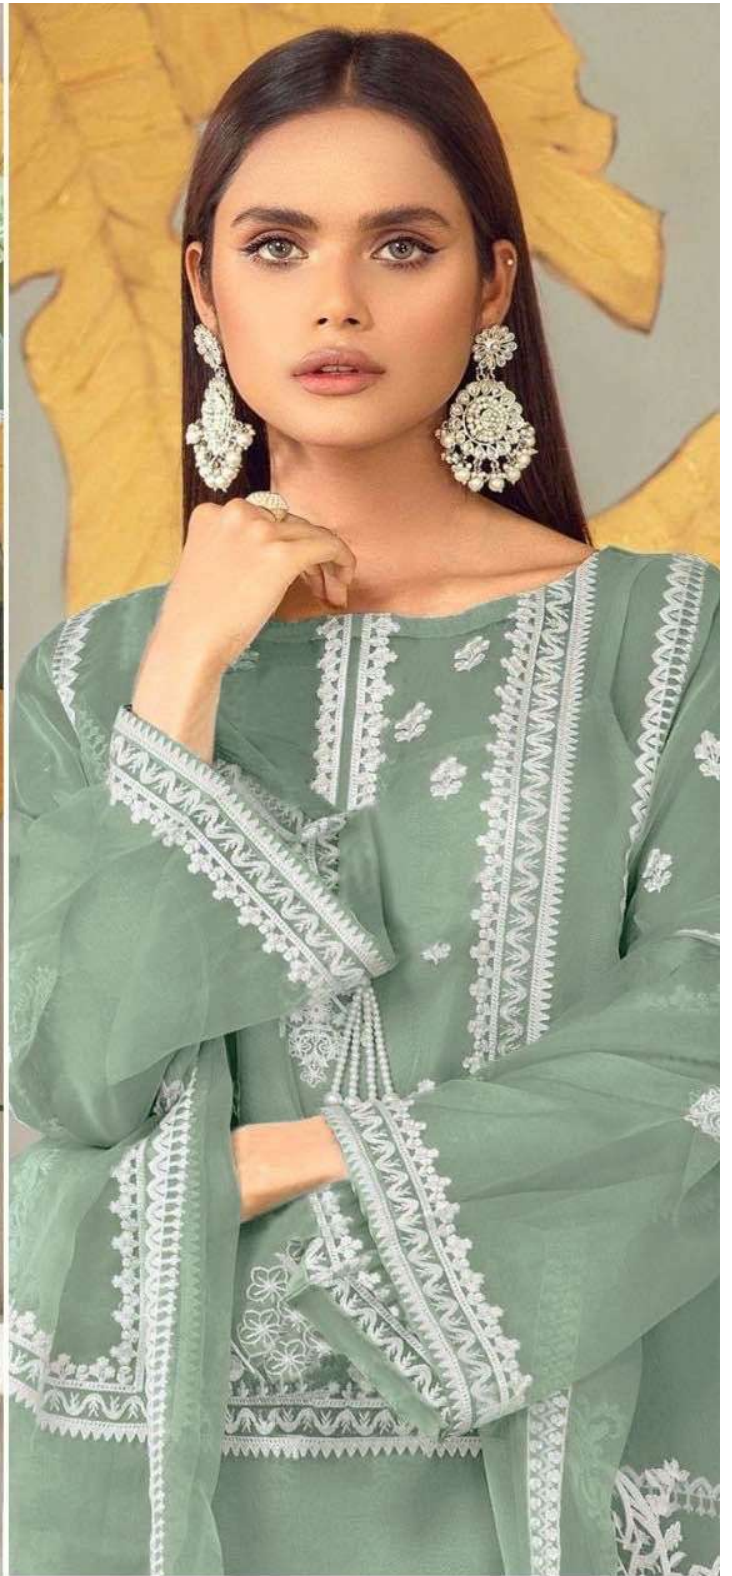

ZARQASH[®]

A BRAND BY KHAYRA

Z-144-A

TOP
HEAVY GEORGETTE
FABRIC

BOTTOM
COTTON STRATCHABLE
FABRICS

INNER
HEAVY FABRICS

DUPATTA
GEORGETTE EMBROIDERY
FOUR SIDE LESS

ZARQASH[®]

A BRAND BY KHAYYIRA

ZARQASH® **Z-144-C**
 A BRAND BY KHAYRA

TOP
 HEAVY GEORGETTE
 FABRIC

BOTTOM
 COTTON STRATCHABLE
 FABRICS

INNER
 HEAVY FABRICS

DUPATTA
 GEORGETTE EMBROIDERY
 FOUR SIDE LESS

ZARQASH

A BRAND BY KAYURA