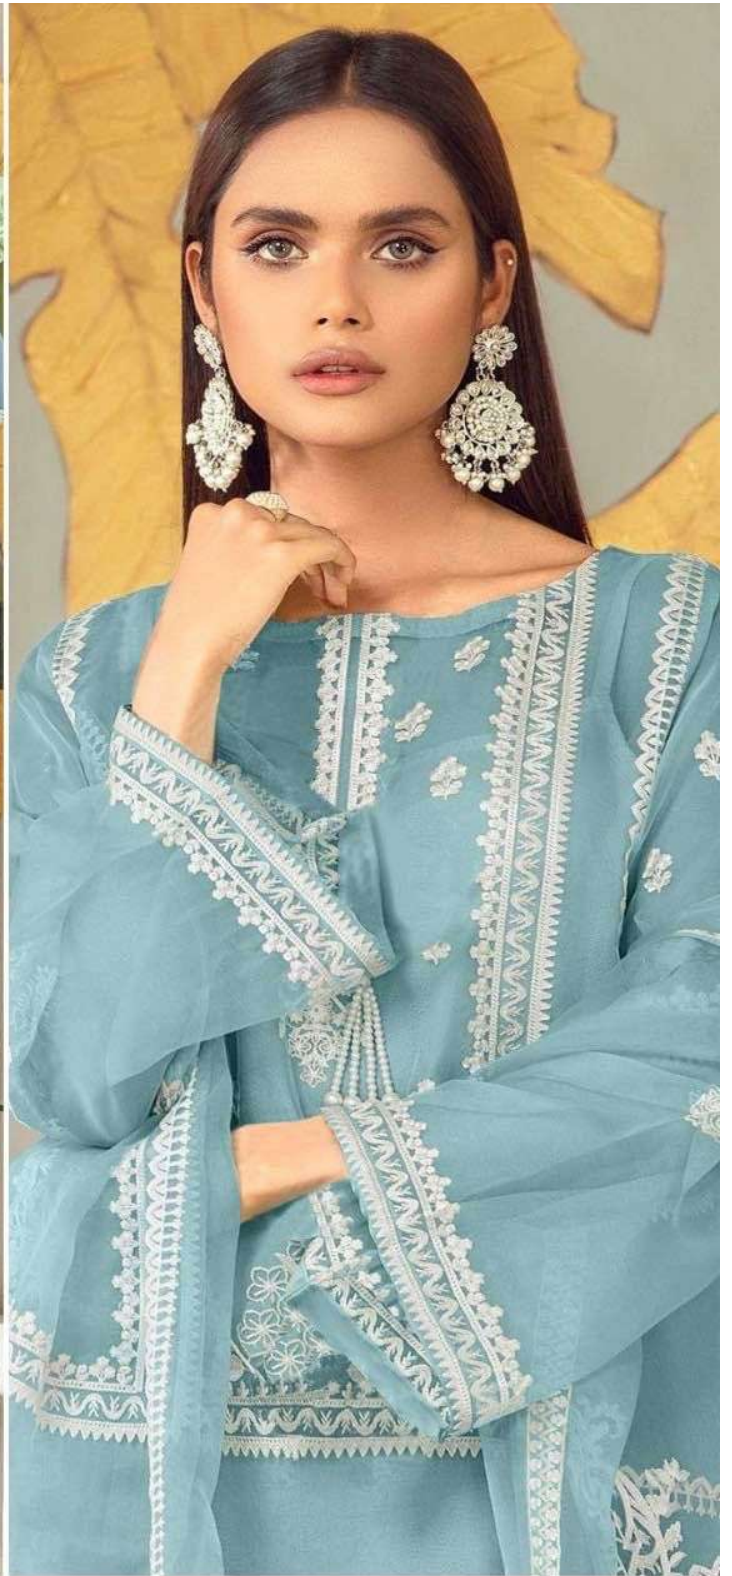

ZARQASH[®]

A BRAND BY KHAYRA

Z-144-A

TOP
HEAVY GEORGETTE
FABRIC

BOTTOM
COTTON STRATCHABLE
FABRICS

INNER
HEAVY FABRICS

DUPATTA
GEORGETTE EMBROIDERY
FOUR SIDE LESS

ZARQASH[®]

A BRAND BY KHAYRA

Z-144-A

TOP
HEAVY GEORGETTE
FABRIC

BOTTOM
COTTON STRATCHABLE
FABRICS

INNER
HEAVY FABRICS

DUPATTA
GEORGETTE EMBROIDERY
FOUR SIDE LESS

ZARQASHTM

A BRAND BY KAYIRA

ZARQASH[®]

Z-144-B

A BRAND BY KHAYRA

TOP
HEAVY GEORGETTE
FABRIC

BOTTOM
COTTON STRATCHABLE
FABRICS

INNER
HEAVY FABRICS

DUPATTA
GEORGETTE EMBROIDERY
FOUR SIDE LESS

ZARQASH™