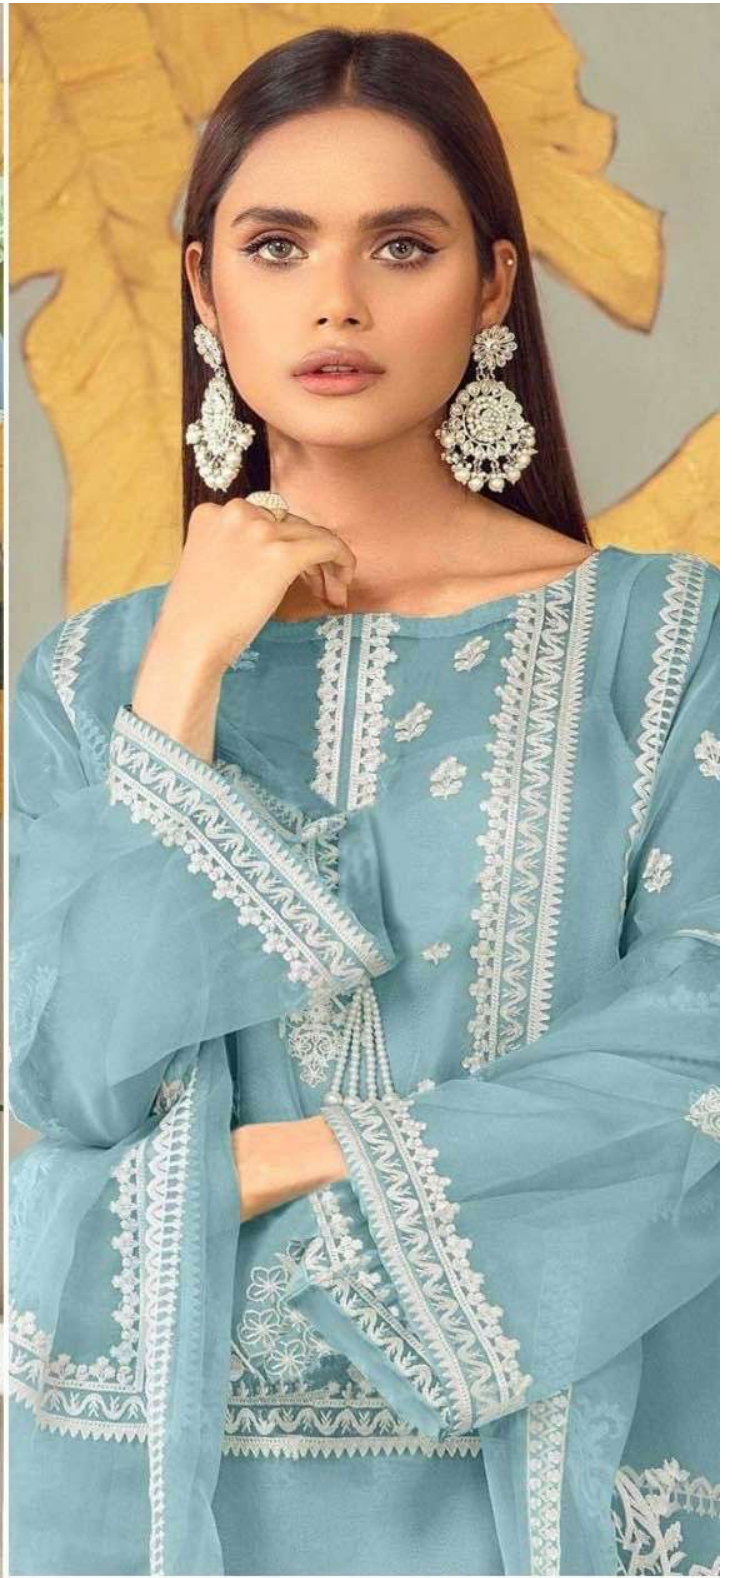

ZARQASH[®]

A BRAND BY KHAYRA

Z-144-A

TOP
HEAVY GEORGETTE
FABRIC

BOTTOM
COTTON STRATCHABLE
FABRICS

INNER
HEAVY FABRICS

DUPATTA
GEORGETTE EMBROIDERY
FOUR SIDE LESS

ZARQASH[®]

A BRAND BY KHAYRA

Z-144-A

TOP
HEAVY GEORGETTE
FABRIC

BOTTOM
COTTON STRATCHABLE
FABRICS

INNER
HEAVY FABRICS

DUPATTA
GEORGETTE EMBROIDERY
FOUR SIDE LESS

ZARQASHTM

A BRAND BY KAYIRA

ZARQASH[®]

Z-144-B

A BRAND BY KHAYYRA

TOP
HEAVY GEORGETTE
FABRIC

BOTTOM
COTTON STRATCHABLE
FABRICS

INNER
HEAVY FABRICS

DUPATTA
GEORGETTE EMBROIDERY
FOUR SIDE LESS

ZARQASH™

DUPATTA
GEORGETTE EMBROIDERY
FOUR SIDE LACE