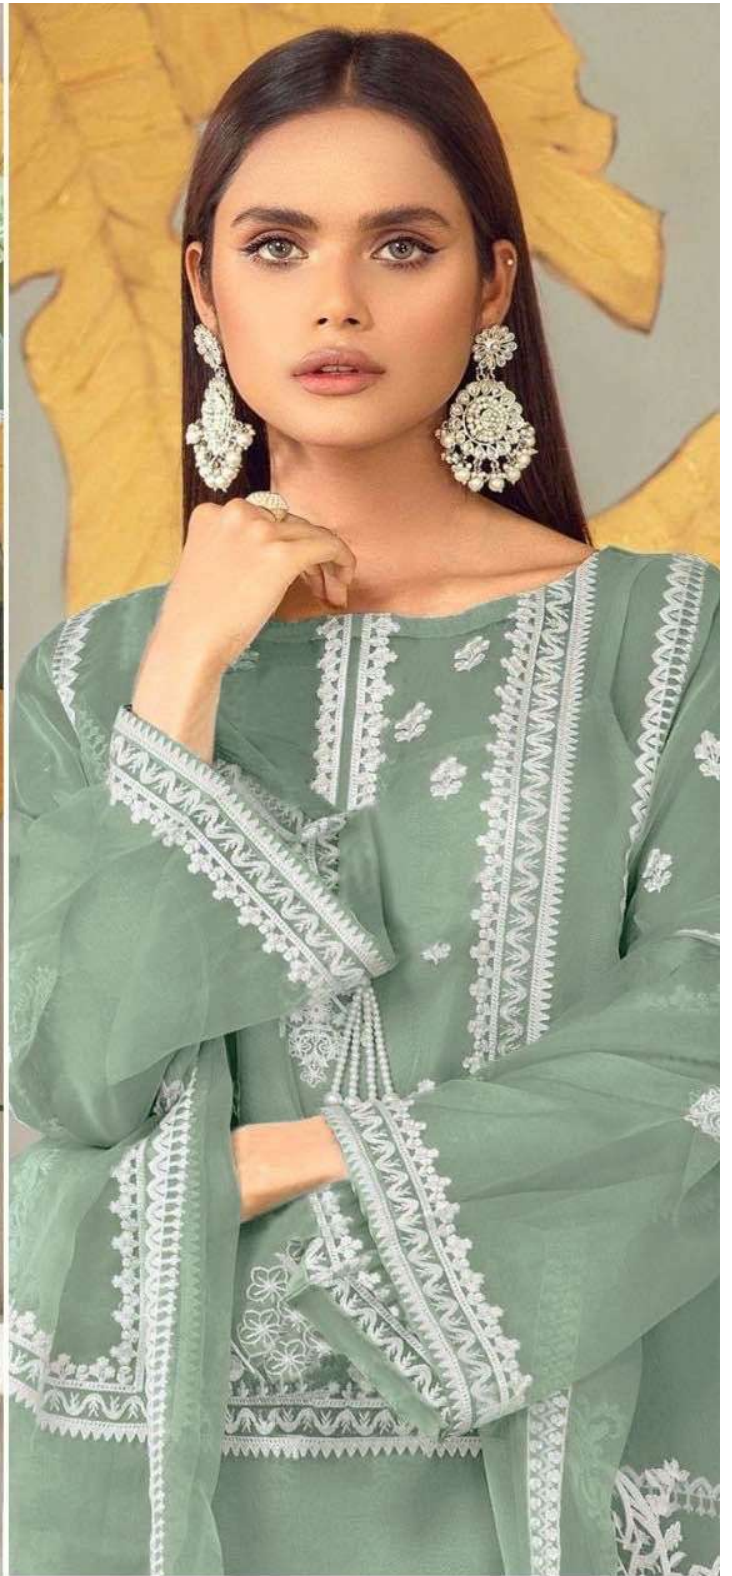

ZARQASH[®]

A BRAND BY KHAYRA

Z-144-A

TOP
HEAVY GEORGETTE
FABRIC

BOTTOM
COTTON STRATCHABLE
FABRICS

INNER
HEAVY FABRICS

DUPATTA
GEORGETTE EMBROIDERY
FOUR SIDE LESS

ZARQASH[®]

ZARQASH[®]

Z-144-B

A BRAND BY KHAYYRA

TOP
HEAVY GEORGETTE
FABRIC

BOTTOM
COTTON STRATCHABLE
FABRICS

INNER
HEAVY FABRICS

DUPATTA
GEORGETTE EMBROIDERY
FOUR SIDE LESS

ZARQASH™

A BRAND BY KHAYYIRA

ZARQASH® **Z-144-C**
 A BRAND BY KHAYRA

TOP
 HEAVY GEORGETTE
 FABRIC

BOTTOM
 COTTON STRATCHABLE
 FABRICS

INNER
 HEAVY FABRICS

DUPATTA
 GEORGETTE EMBROIDERY
 FOUR SIDE LESS

ZARQASH

A BRAND BY KAYIRA