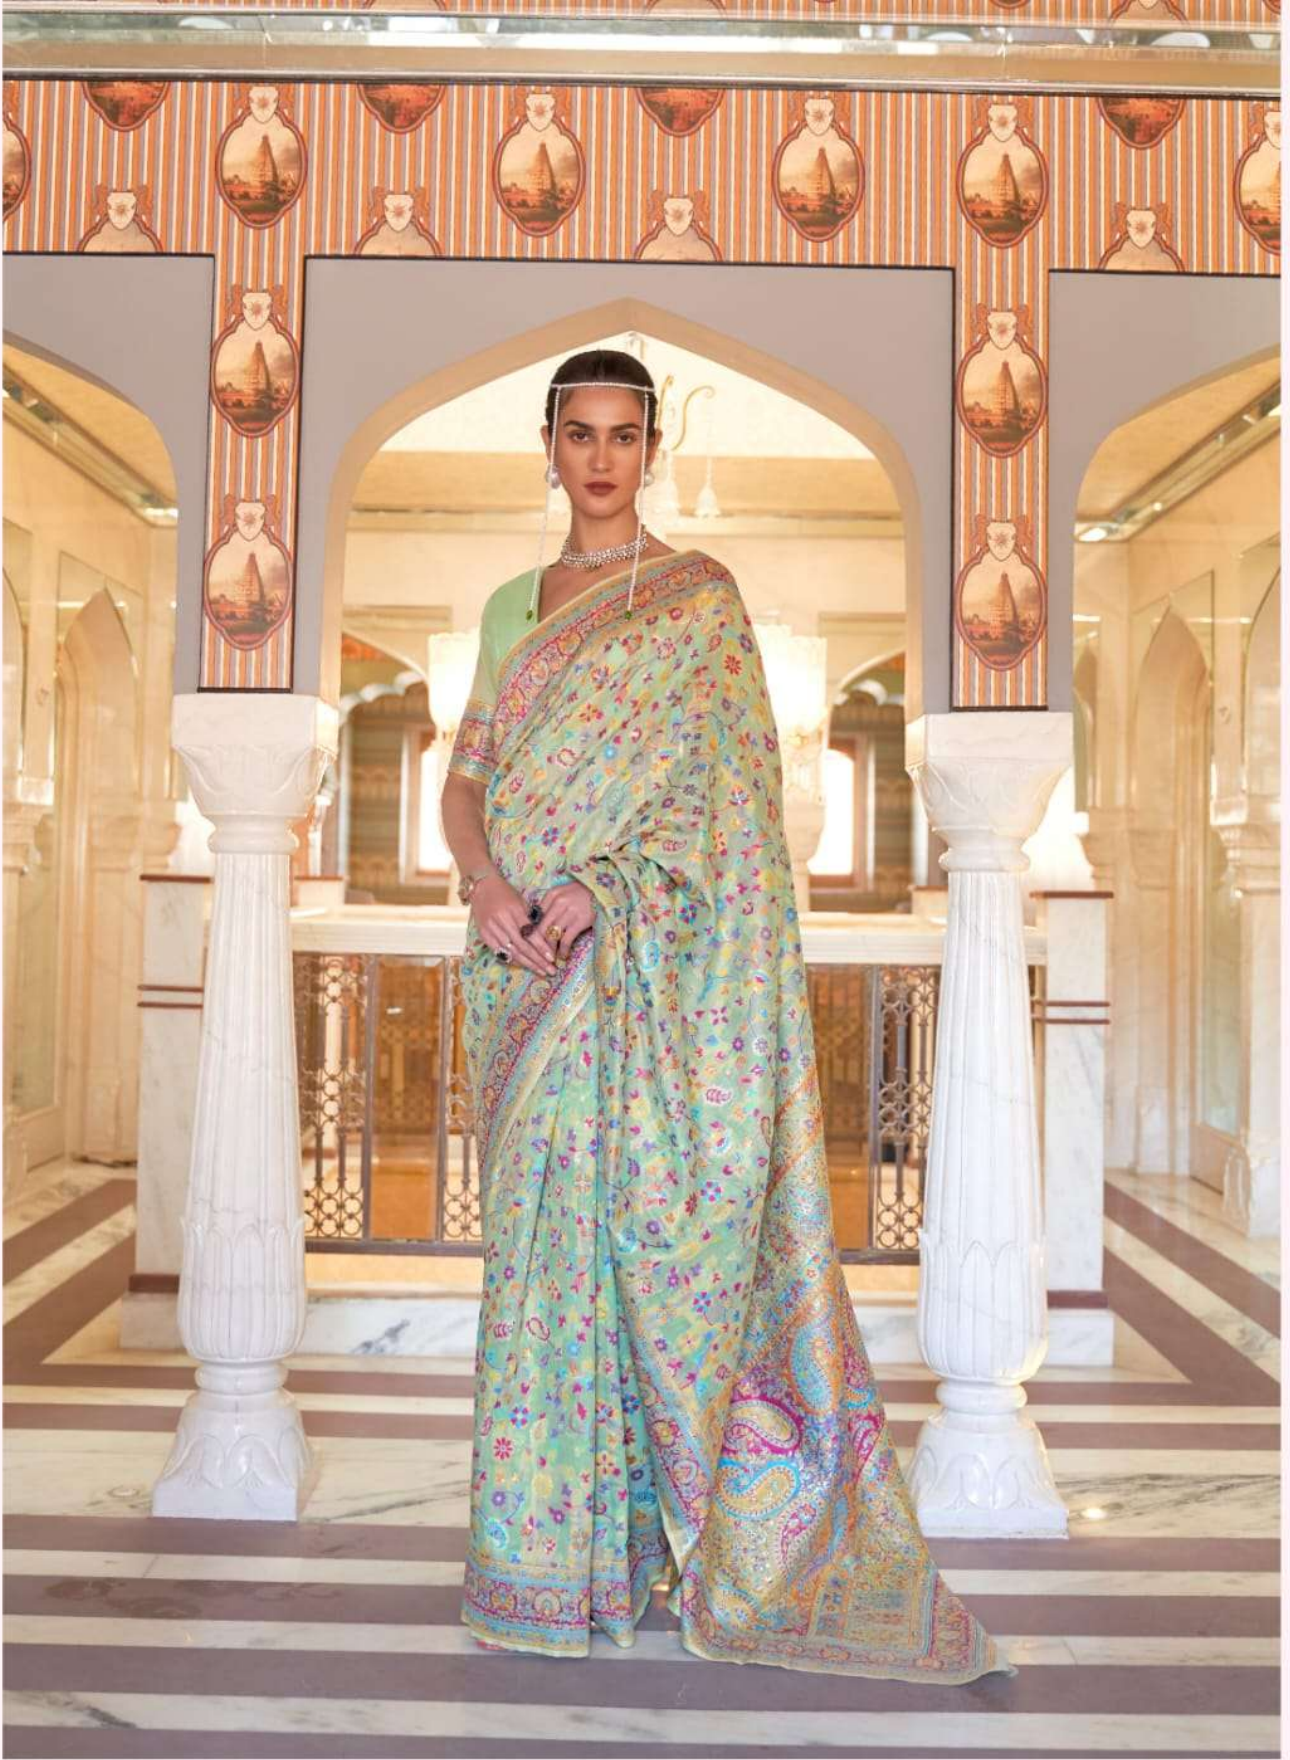

RAJTEX

Collection

FOR SAREES | SALWARIS | SUIT SUITS

KHUBANI SILK

KASHMIRI MODAL HANDLOOM WEAVING

RAJTEX[®]
Embroidery
Print sarees | Lehengas | Silk sarees

KHUBANI SILK

KASHMIRI MODAL HANDLOOM WEAVING 240001