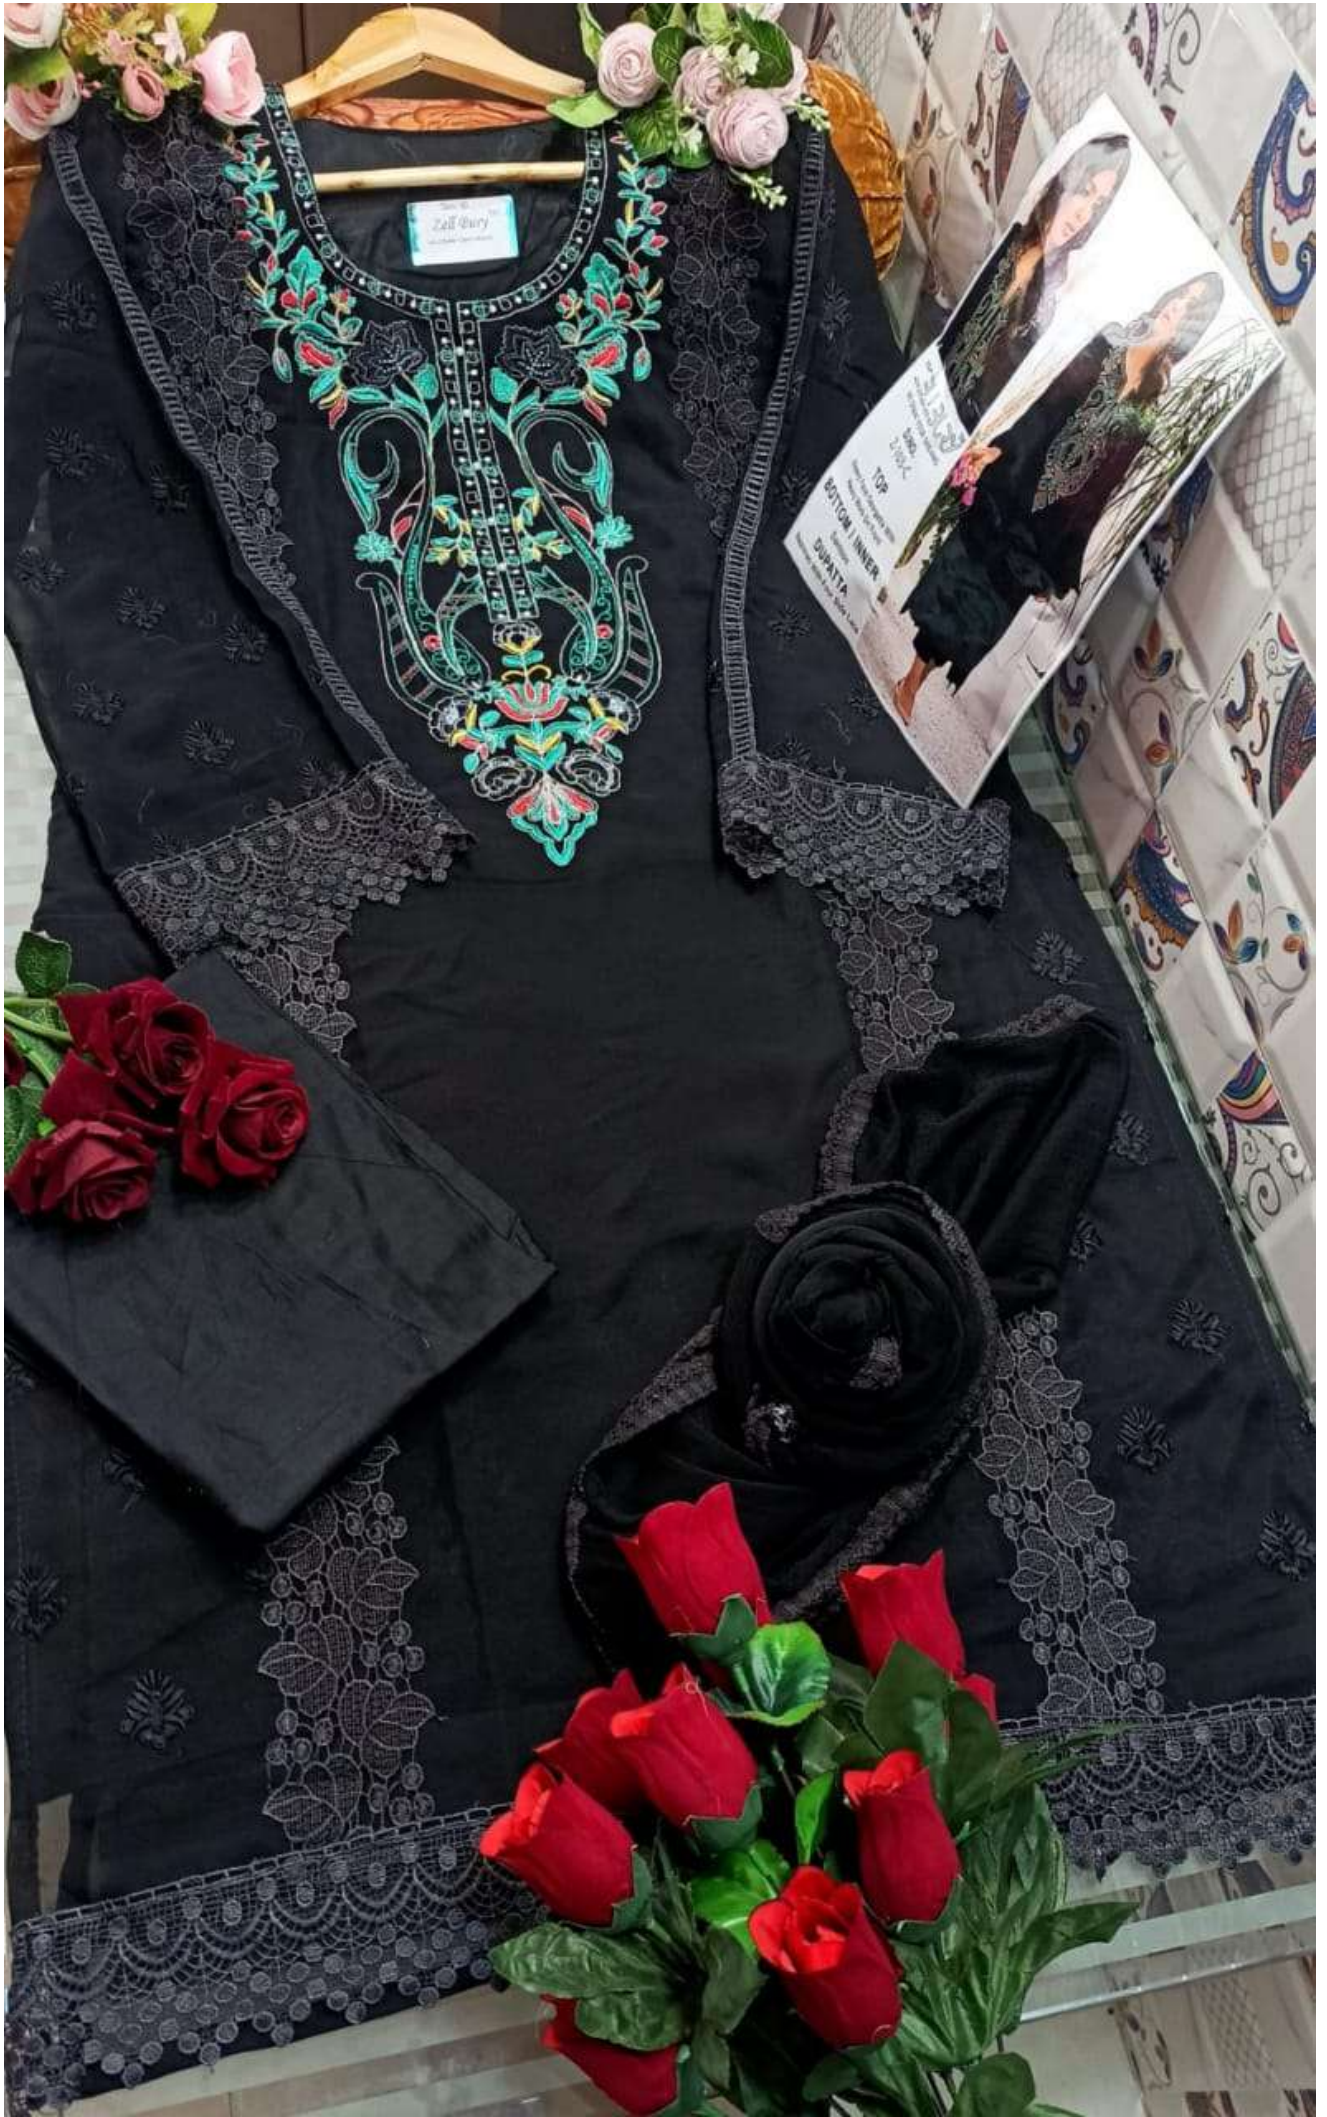

TOP

Heavy Faux Georgette With
Heavy Work On Front

BOTTOM / INNER

Santoon

DUPATTA

Naznen With Four Side Lace

ZELBURYTM

WE DRAW YOUR DREAMS