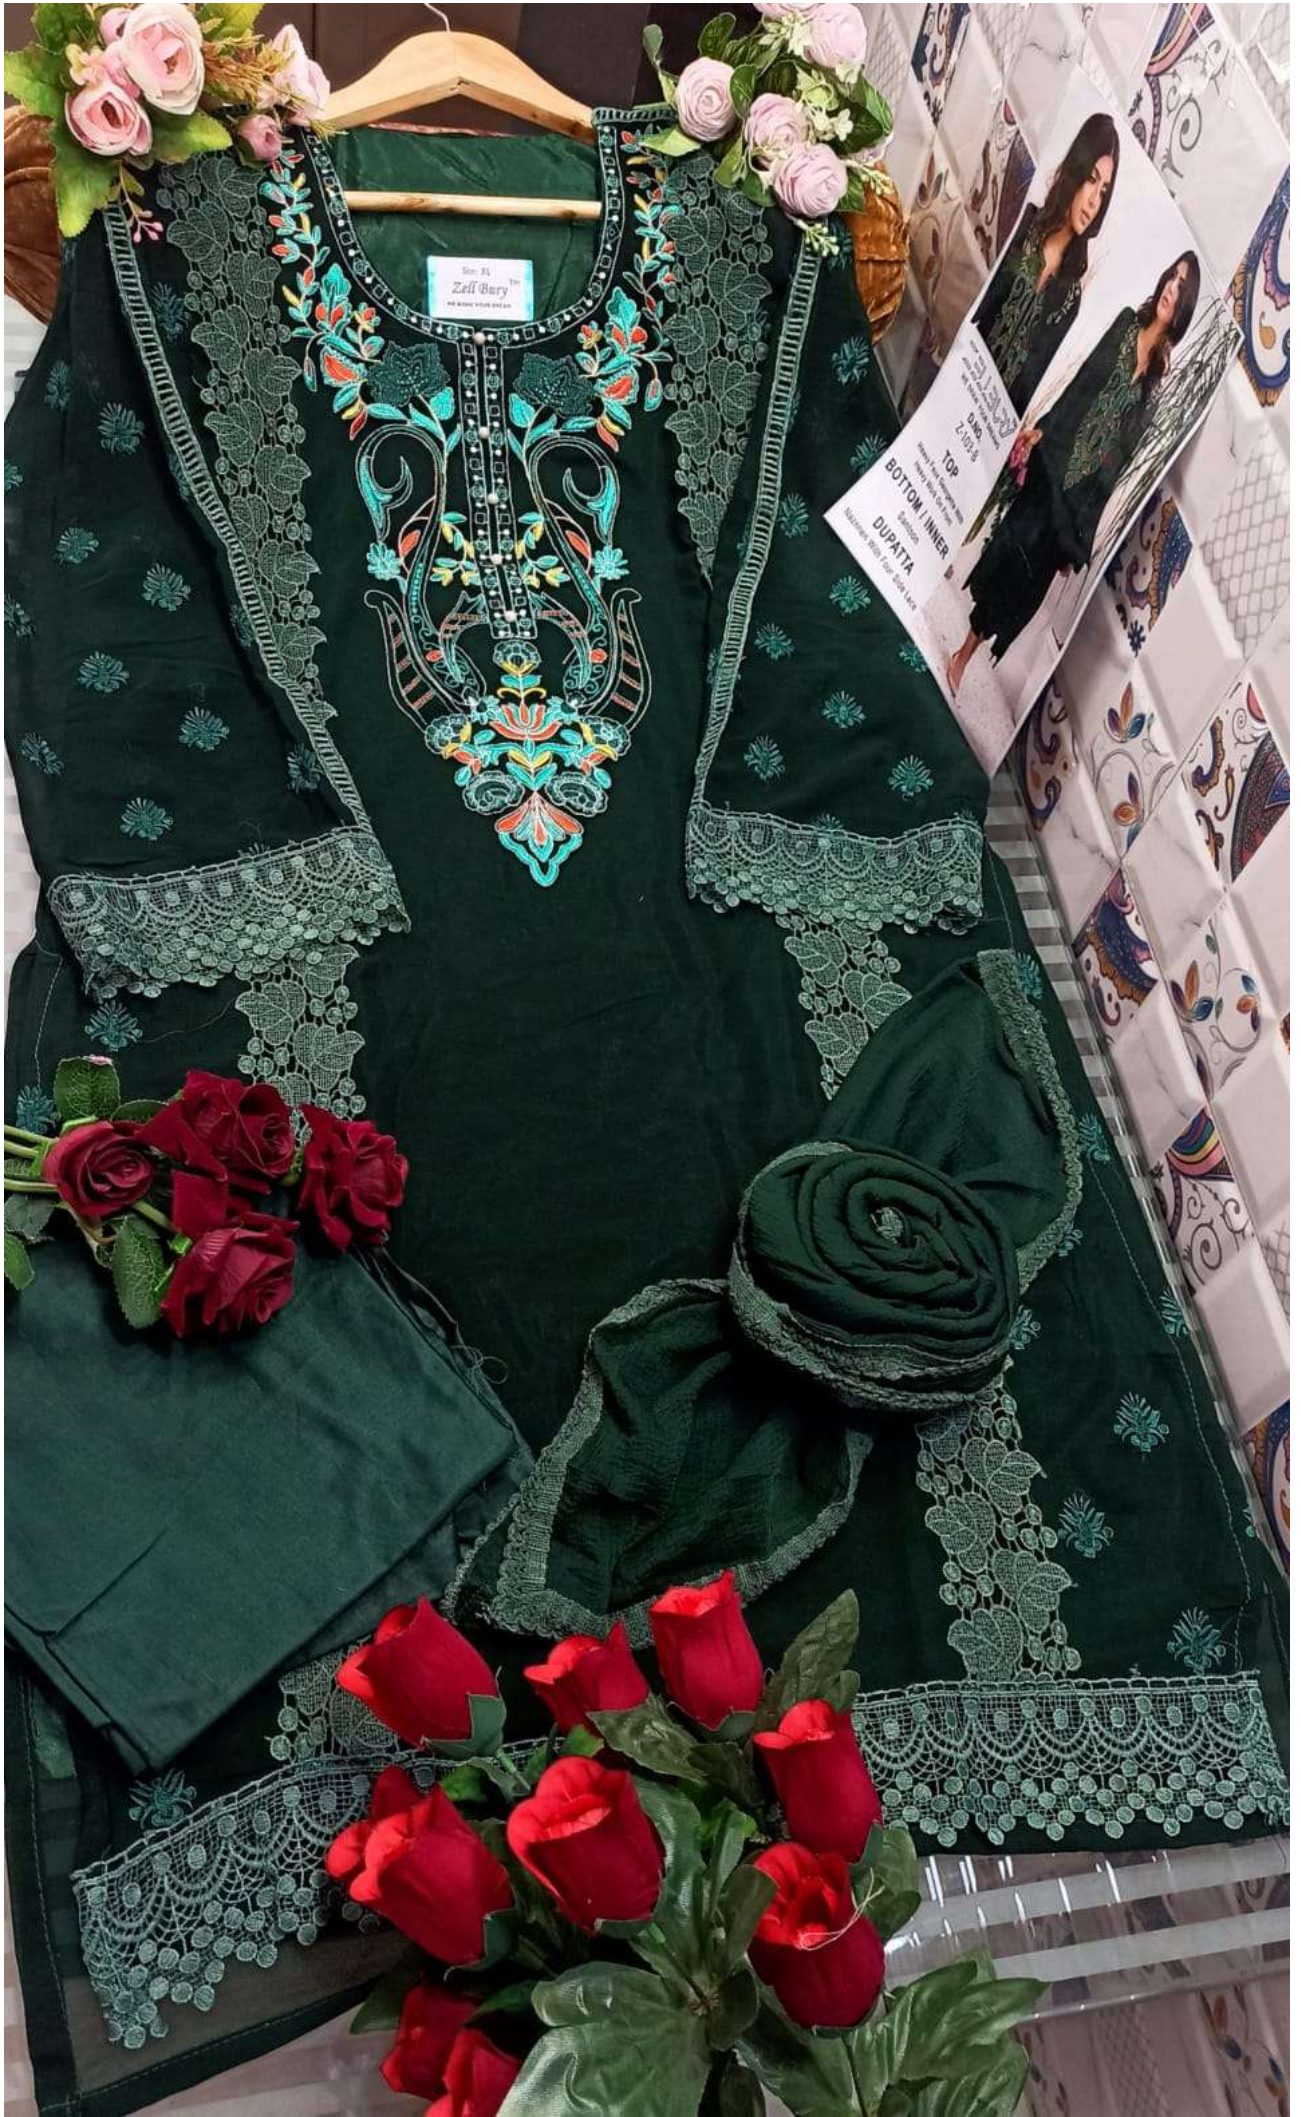

Size: 24
Zell Bury
The Embroidery House

Price
TOP
BOTTOM / INNER
DUPATTA
2,109/-