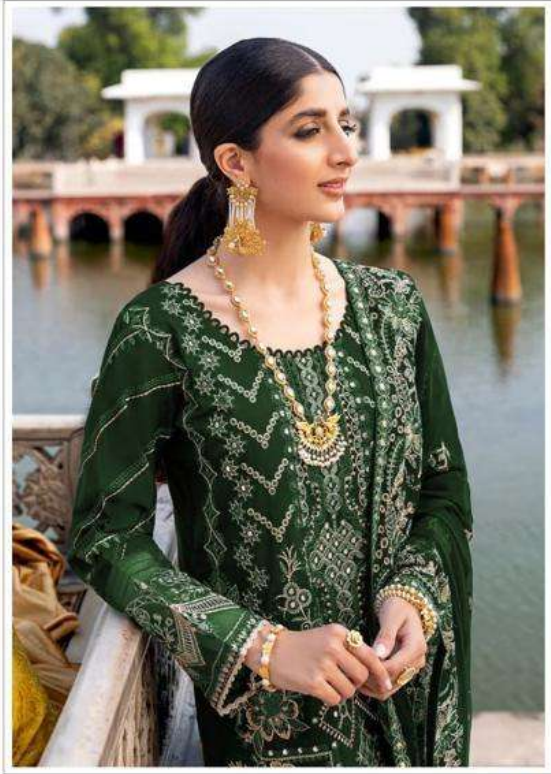

TOP :- GEORGETTE
WITH EMBROIDERY
BOTTOM :- SANTOON
INNER :- SANTOON
DUPTTA :- GEORGETTE
WITH EMBROIDERY

al karam
designs

13786-A

TOP :- GEORGETTE
WITH EMBROIDERY
BOTTOM :- SANTOON
INNER :- SANTOON
DUPTTA :- GEORGETTE
WITH EMBROIDERY

al karam
designs

13786-B

TOP :- GEORGETTE
WITH EMBROIDERY
BOTTOM :- SANTOON
INNER :- SANTOON
DUPTTA :- GEORGETTE
WITH EMBROIDERY

al karam
designs

13786-C

TOP :- GEORGETTE
WITH EMBROIDERY
BOTTOM :- SANTOON
INNER :- SANTOON
DUPTTA :- GEORGETTE
WITH EMBROIDERY