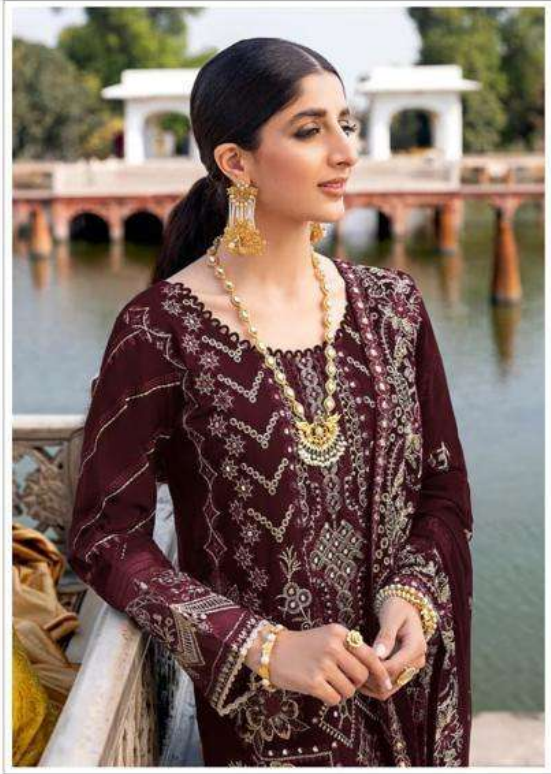

TOP :- GEORGETTE
WITH EMBROIDERY
BOTTOM :- SANTOON
INNER :- SANTOON
DUPTTA :- GEORGETTE
WITH EMBROIDERY

al karam
designs

13786-A

TOP :- GEORGETTE
WITH EMBROIDERY
BOTTOM :- SANTOON
INNER :- SANTOON
DUPTTA :- GEORGETTE
WITH EMBROIDERY

al karam
designs

13786-B

TOP :- GEORGETTE
WITH EMBROIDERY
BOTTOM :- SANTOON
INNER :- SANTOON
DUPTTA :- GEORGETTE
WITH EMBROIDERY

al karam
designs

13786-C

TOP :- GEORGETTE
WITH EMBROIDERY
BOTTOM :- SANTOON
INNER :- SANTOON
DUPTTA :- GEORGETTE
WITH EMBROIDERY