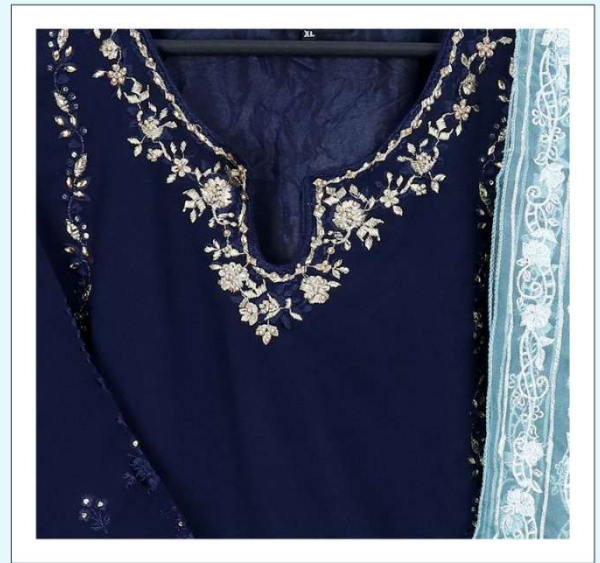

D.NO.1022

TOP
FOX GEORGETTE
EMBROIDERY WITH MOTI WORK

BOTTOM
PURE REYAN LICRA

DUPATTA
ORGENZA SILK WITH HEAVY EMBROIDERY

D.NO.1022

TOP
FOX GEORGETTE
EMBROIDERY WITH MOTI WORK

BOTTOM
PURE REYAN LICRA

DUPATTA
ORGENZA SILK WITH HEAVY EMBROIDERY