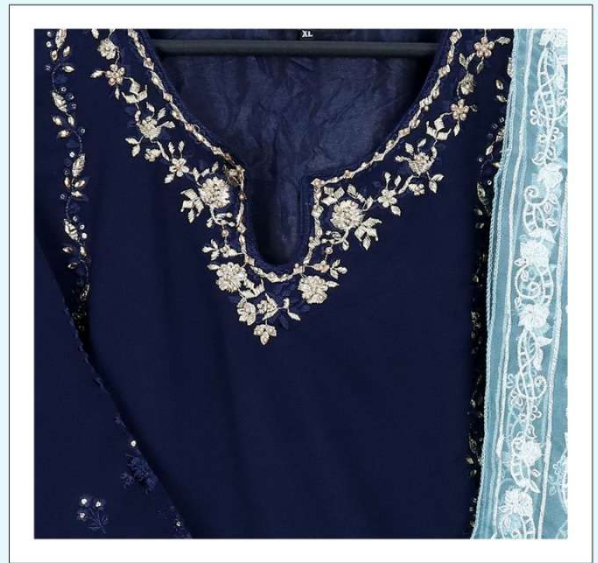

D.NO.1022

TOP
FOX GEORGETTE
EMBROIDERY WITH MOTI WORK

BOTTOM
PURE REYAN LICRA

DUPATTA
ORGENZA SILK WITH HEAVY EMBROIDERY

D.NO.1022

TOP
FOX GEORGETTE
EMBROIDERY WITH MOTI WORK

BOTTOM
PURE REYAN LICRA

DUPATTA
ORGENZA SILK WITH HEAVY EMBROIDERY