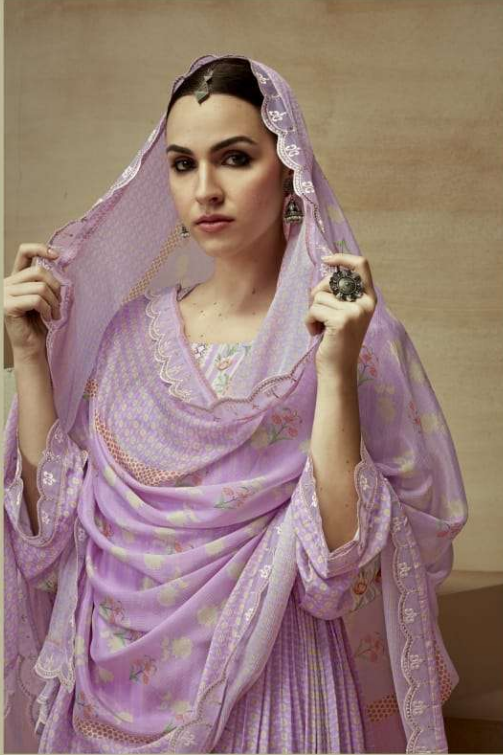

HEER™  
HUSN

INDIA'S  
SIR

9051

HEER

9052

9053

HEER

9055

## TOP

PURE MUSLIN DIGITAL PRINT WITH ORGANA SCALLOPED BORDER  
ON SLEEVES AND HEMLINE

## DUPATTA

PURE CHINNON DIGITAL PRINT WITH FOUR SIDED  
ORGANZA EMBROIDERY SCALLOPED BORDER