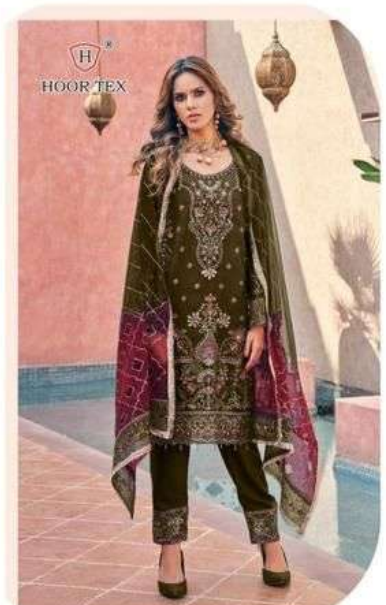

DO NOT USE ANY TYPE OF BLEACH OR STAIN REMOVING CHEMICALS  
DO NOT OVER EXPOSE DAMP FABRIC TO STRONG SUNLIGHT  
IRON AT MODERATE TEMPERATURE

OR-13 A

OR-13 B

OR-13 C

OR-13 D

OR-13 E

HOOR TEX