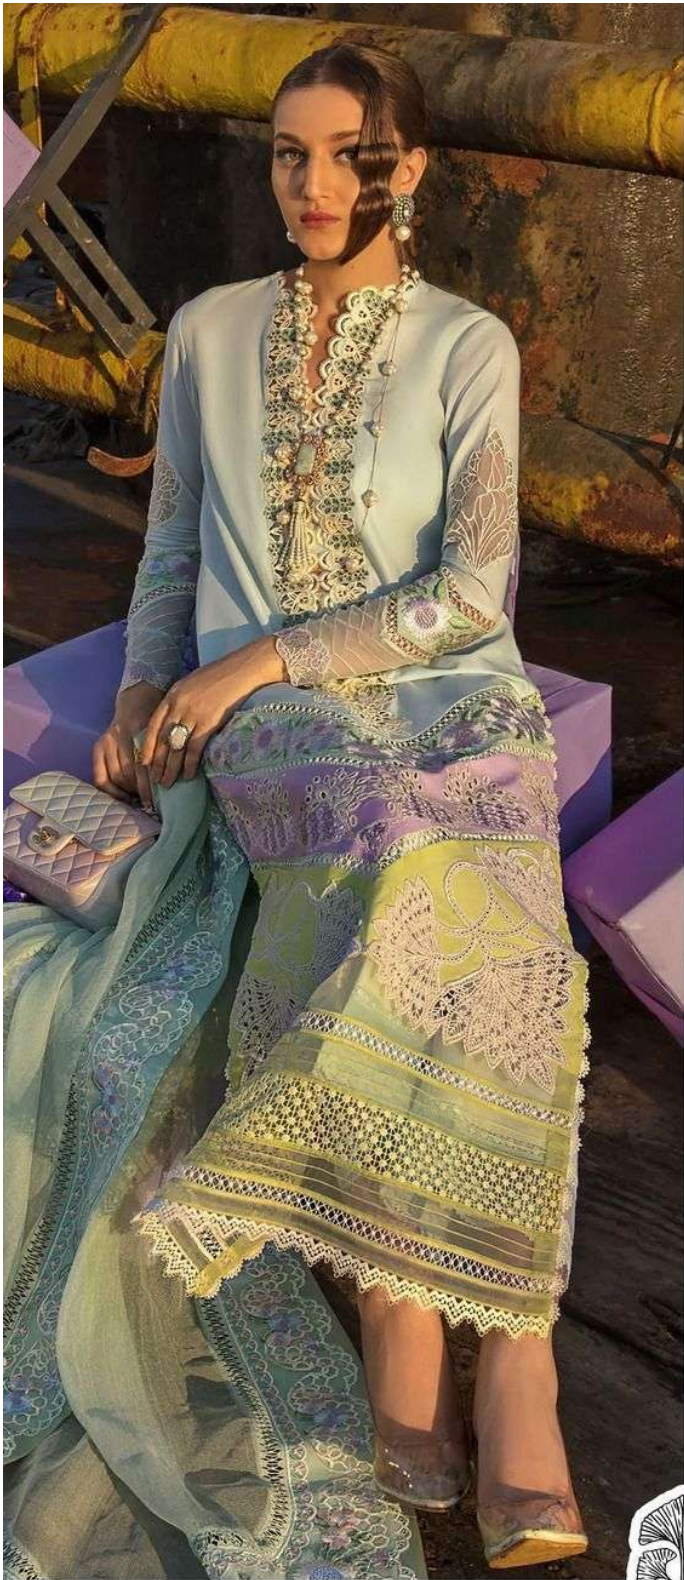

ZAHA ALAYNA

VOL-2

ALAYNA
VOL-2

ZAHA

D.No.10192

TOP Cambric Cotton With
Heavy Embroidery Work

BOTTOM-INNER Semi Lawn

DUPATTA Butterfly Net With
Heavy Embroidery

ALAYNA
VOL-2

ZAHA

D.No.10193

TOP Cambric Cotton With Heavy Embroidery Work

BOTTOM-INNER Semi Lawn

DUPATTA Tubby Silk With Print

ALAYNA
VOL-2

ZAHA

BOTTOM-INNER Semi Lawn

DUPATTA Tubby Silk With
Print

ALAYNA

VOL-2

TOP

Cambric cotton with heavy embroidery work

BOTTOM-INNER
Semi lawn

DUPATTA