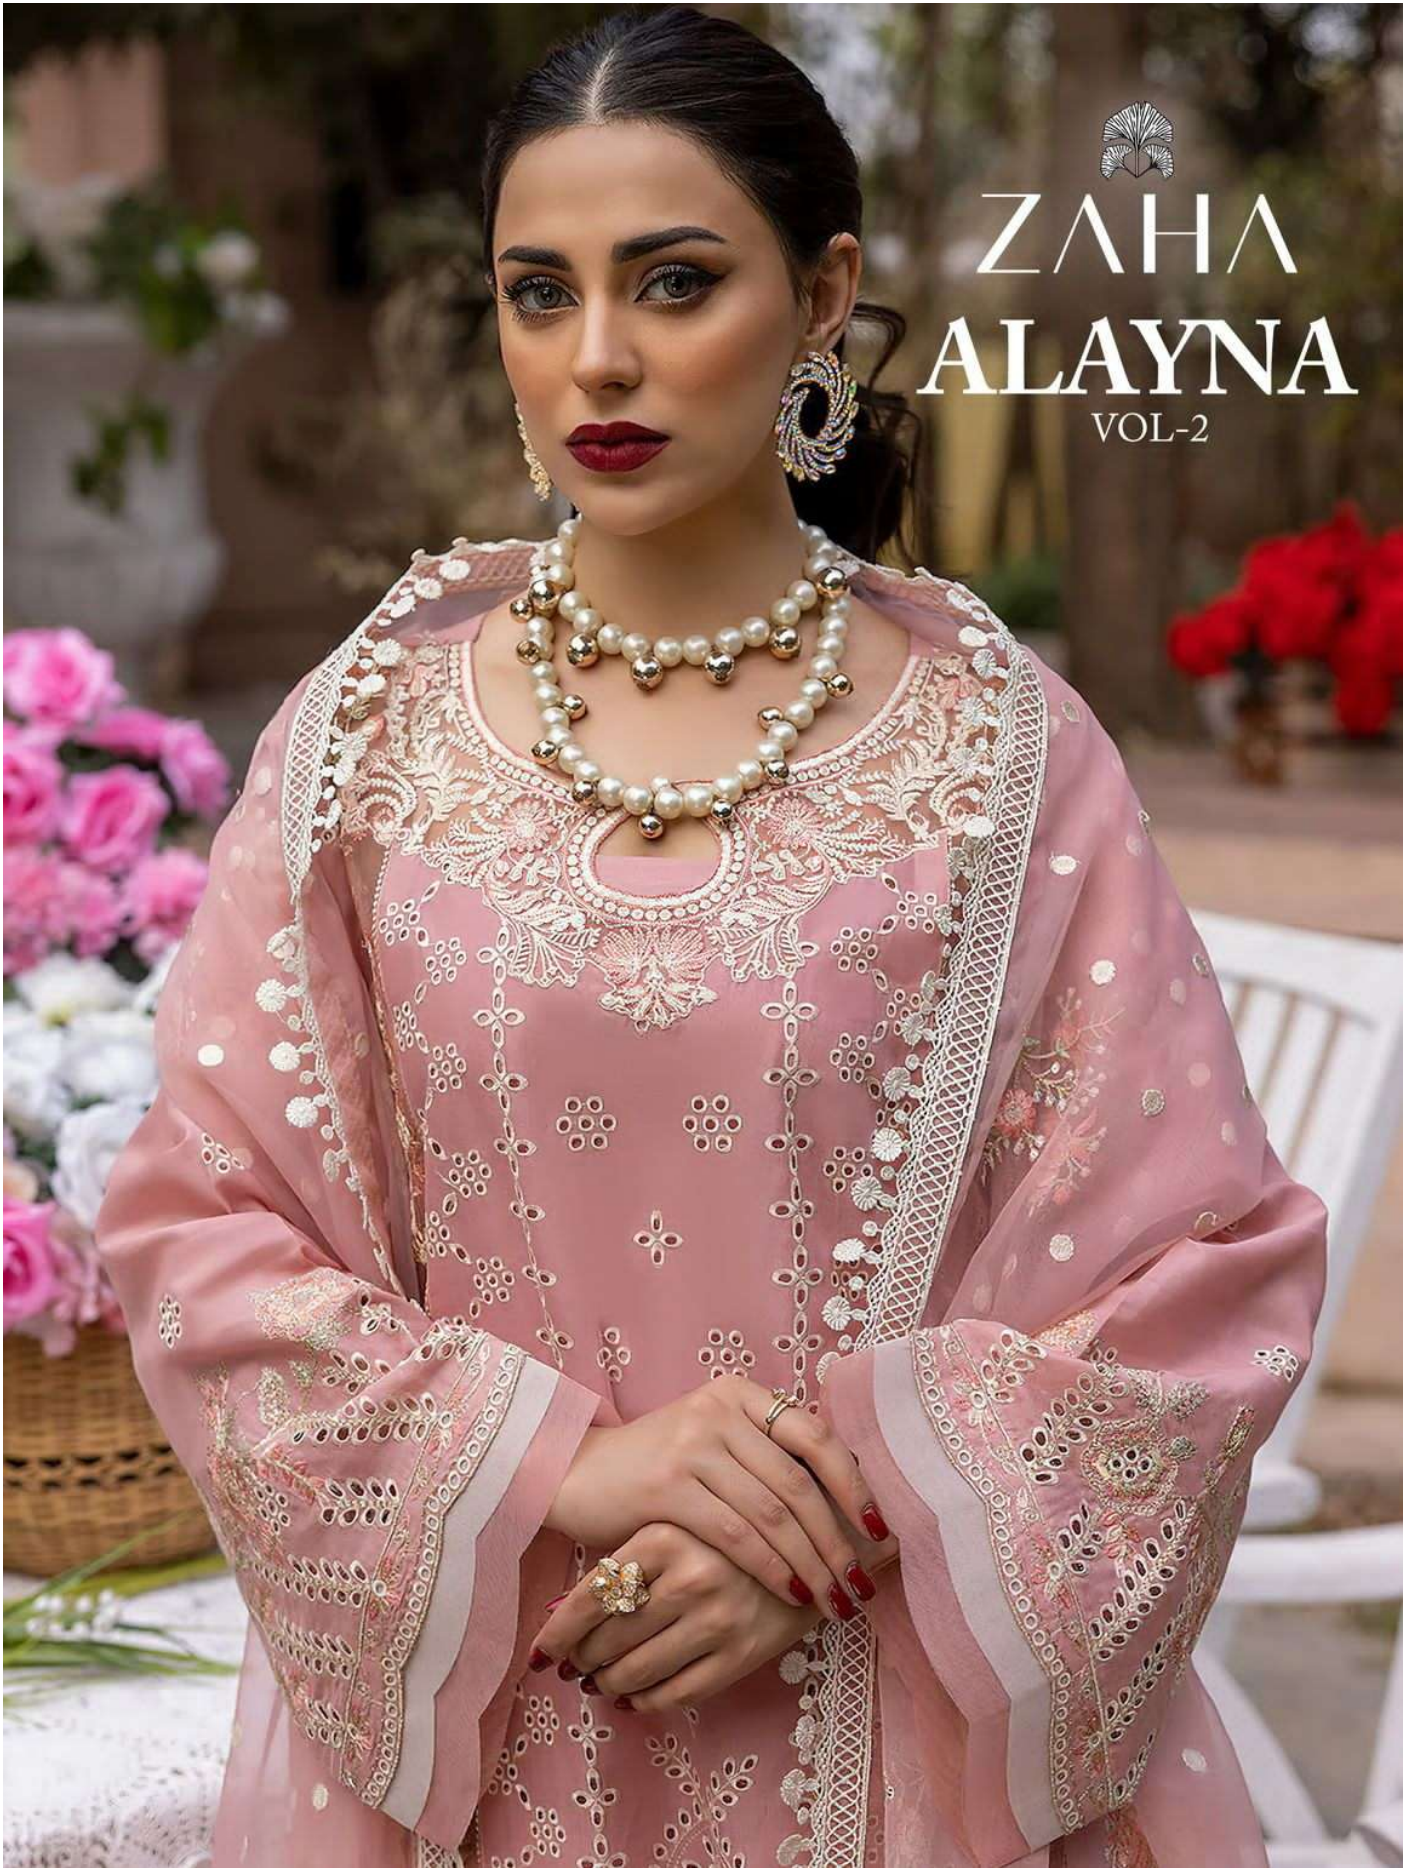

ZAHA ALAYNA

VOL-2

ALAYNA
VOL-2

ZAHA

D.No.10192

TOP Cambric Cotton With Heavy Embroidery Work

BOTTOM-INNER Semi Lawn

DUPATTA Butterfly Net With Heavy Embroidery

ALAYNA
VOL-2

ZAHA

D.No.10193

TOP Cambric Cotton With
Heavy Embroidery Work

BOTTOM-INNER Semi Lawn

DUPATTA Tubby Silk With
Print

ALAYNA
VOL-2

ZAHA

D.No.10194

TOP Cambric Cotton With
Heavy Embroidery Work

BOTTOM-INNER Semi Lawn

DUPATTA Butterfly Net With
Heavy Embroidery

ALAYNA
VOL-2

ZAHA

D.No.10195

TOP Cambric Cotton With
Heavy Embroidery Work

BOTTOM-INNER Semi Lawn

DUPATTA Tubby Silk With
Print

ALAYNA

VOL-2

TOP

Cambric cotton with heavy embroidery work

BOTTOM-INNER
Semi lawn

DUPATTA