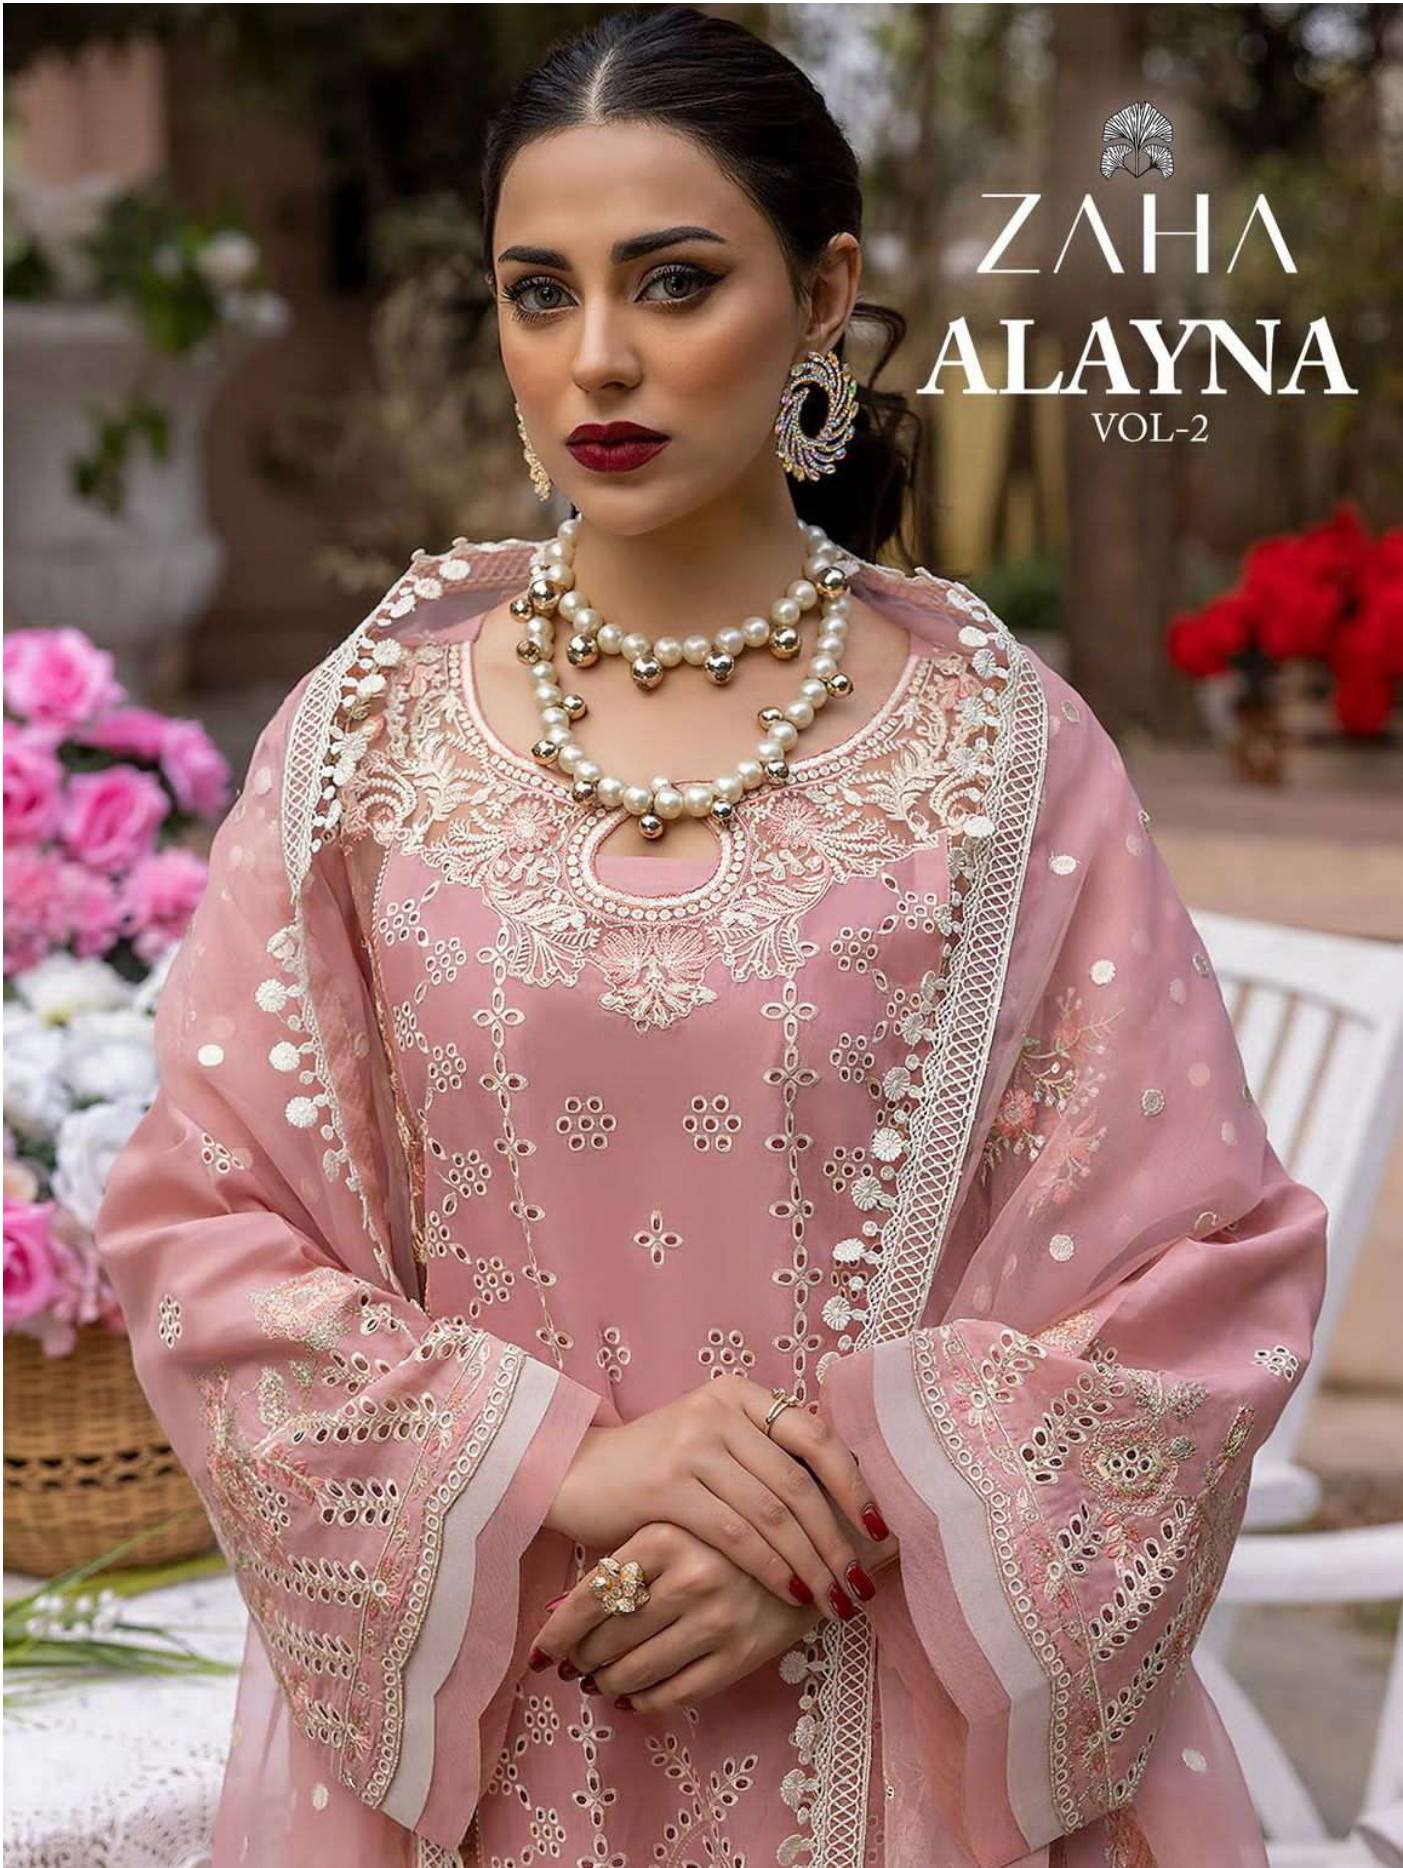

ZAHA ALAYNA

VOL-2

ALAYNA
VOL-2

ZAHA

D.No.10192

TOP Cambric Cotton With
Heavy Embroidery Work

BOTTOM-INNER Semi Lawn

DUPATTA Butterfly Net With
Heavy Embroidery

ALAYNA
VOL-2

ZAHA

D.No.10193

TOP Cambric Cotton With Heavy Embroidery Work

BOTTOM-INNER Semi Lawn

DUPATTA Tubby Silk With Print

ALAYNA
VOL-2

ZAHA

D.No.10194

TOP Cambric Cotton With Heavy Embroidery Work

BOTTOM-INNER Semi Lawn

DUPATTA Butterfly Net With Heavy Embroidery

ALAYNA
VOL-2

ZAHA

D.No.10195

TOP Cambric Cotton With
Heavy Embroidery Work

BOTTOM-INNER Semi Lawn

DUPATTA Tubby Silk With
Print

ALAYNA

VOL-2

TOP

Cambric cotton with heavy embroidery work

BOTTOM-INNER
Semi lawn

DUPATTA