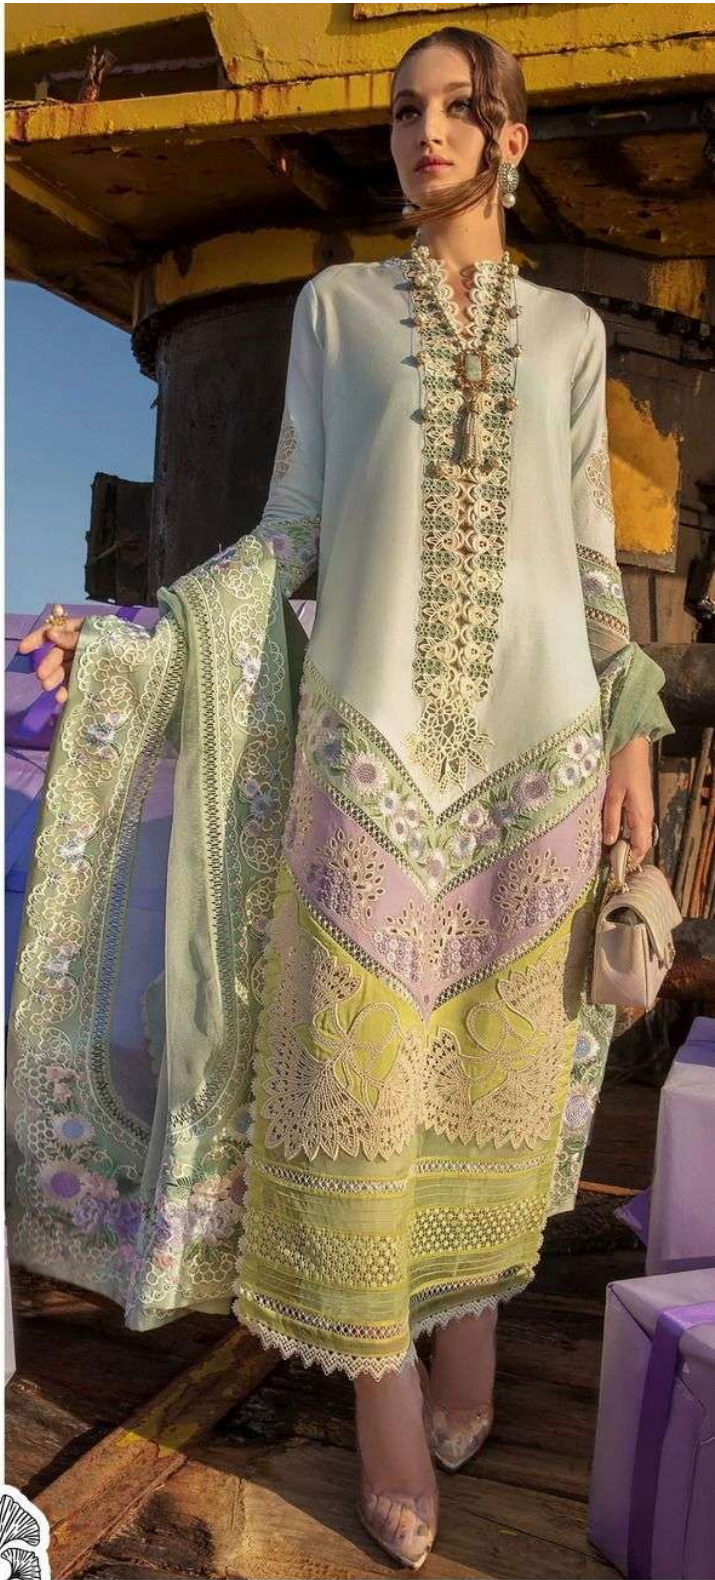

ZAHA ALAYNA

VOL-2

ALAYNA
VOL-2

ZAHA

D.No.10192

TOP Cambric Cotton With Heavy Embroidery Work

BOTTOM-INNER Semi Lawn

DUPATTA Butterfly Net With Heavy Embroidery

ALAYNA
VOL-2

ZAHA

D.No.10193

TOP Cambric Cotton With
Heavy Embroidery Work

BOTTOM-INNER Semi Lawn

DUPATTA Tubby Silk With
Print

ALAYNA
VOL-2

ZAHA