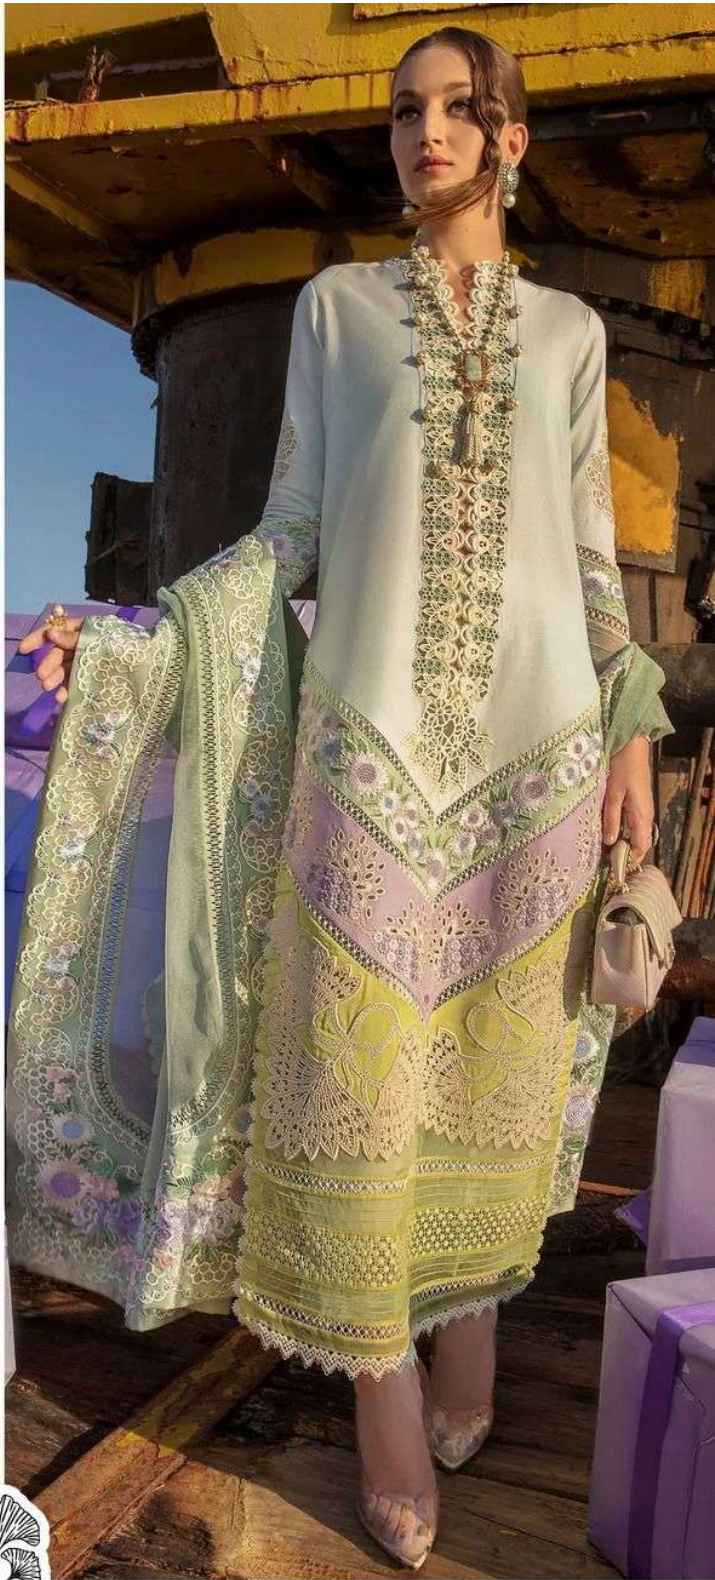

ZAHA ALAYNA

VOL-2

ALAYNA
VOL-2

ZAHA

D.No.10192

TOP Cambric Cotton With
Heavy Embroidery Work

BOTTOM-INNER Semi Lawn

DUPATTA Butterfly Net With
Heavy Embroidery

ALAYNA
VOL-2

ZAHA

D.No.10193

TOP Cambric Cotton With Heavy Embroidery Work

BOTTOM-INNER Semi Lawn

DUPATTA Tubby Silk With Print

ALAYNA
VOL-2

ZAHA