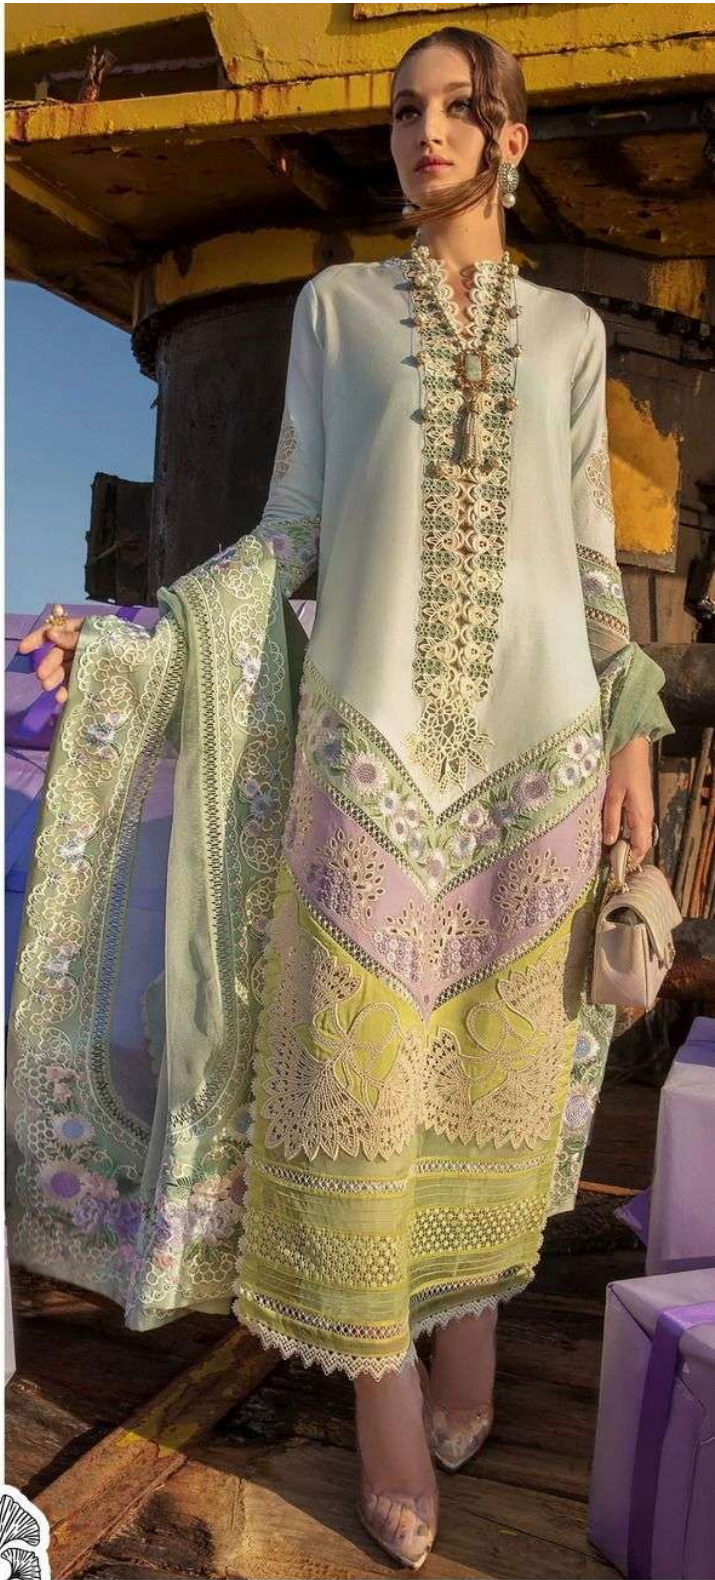

ZAHA ALAYNA

VOL-2

ALAYNA
VOL-2

ZAHA

D.No.10192

TOP Cambric Cotton With
Heavy Embroidery Work

BOTTOM-INNER Semi Lawn

DUPATTA Butterfly Net With
Heavy Embroidery

ALAYNA
VOL-2

ZAHA

D.No.10193

TOP Cambric Cotton With
Heavy Embroidery Work

BOTTOM-INNER Semi Lawn

DUPATTA Tubby Silk With
Print

ALAYNA
VOL-2

ZAHA