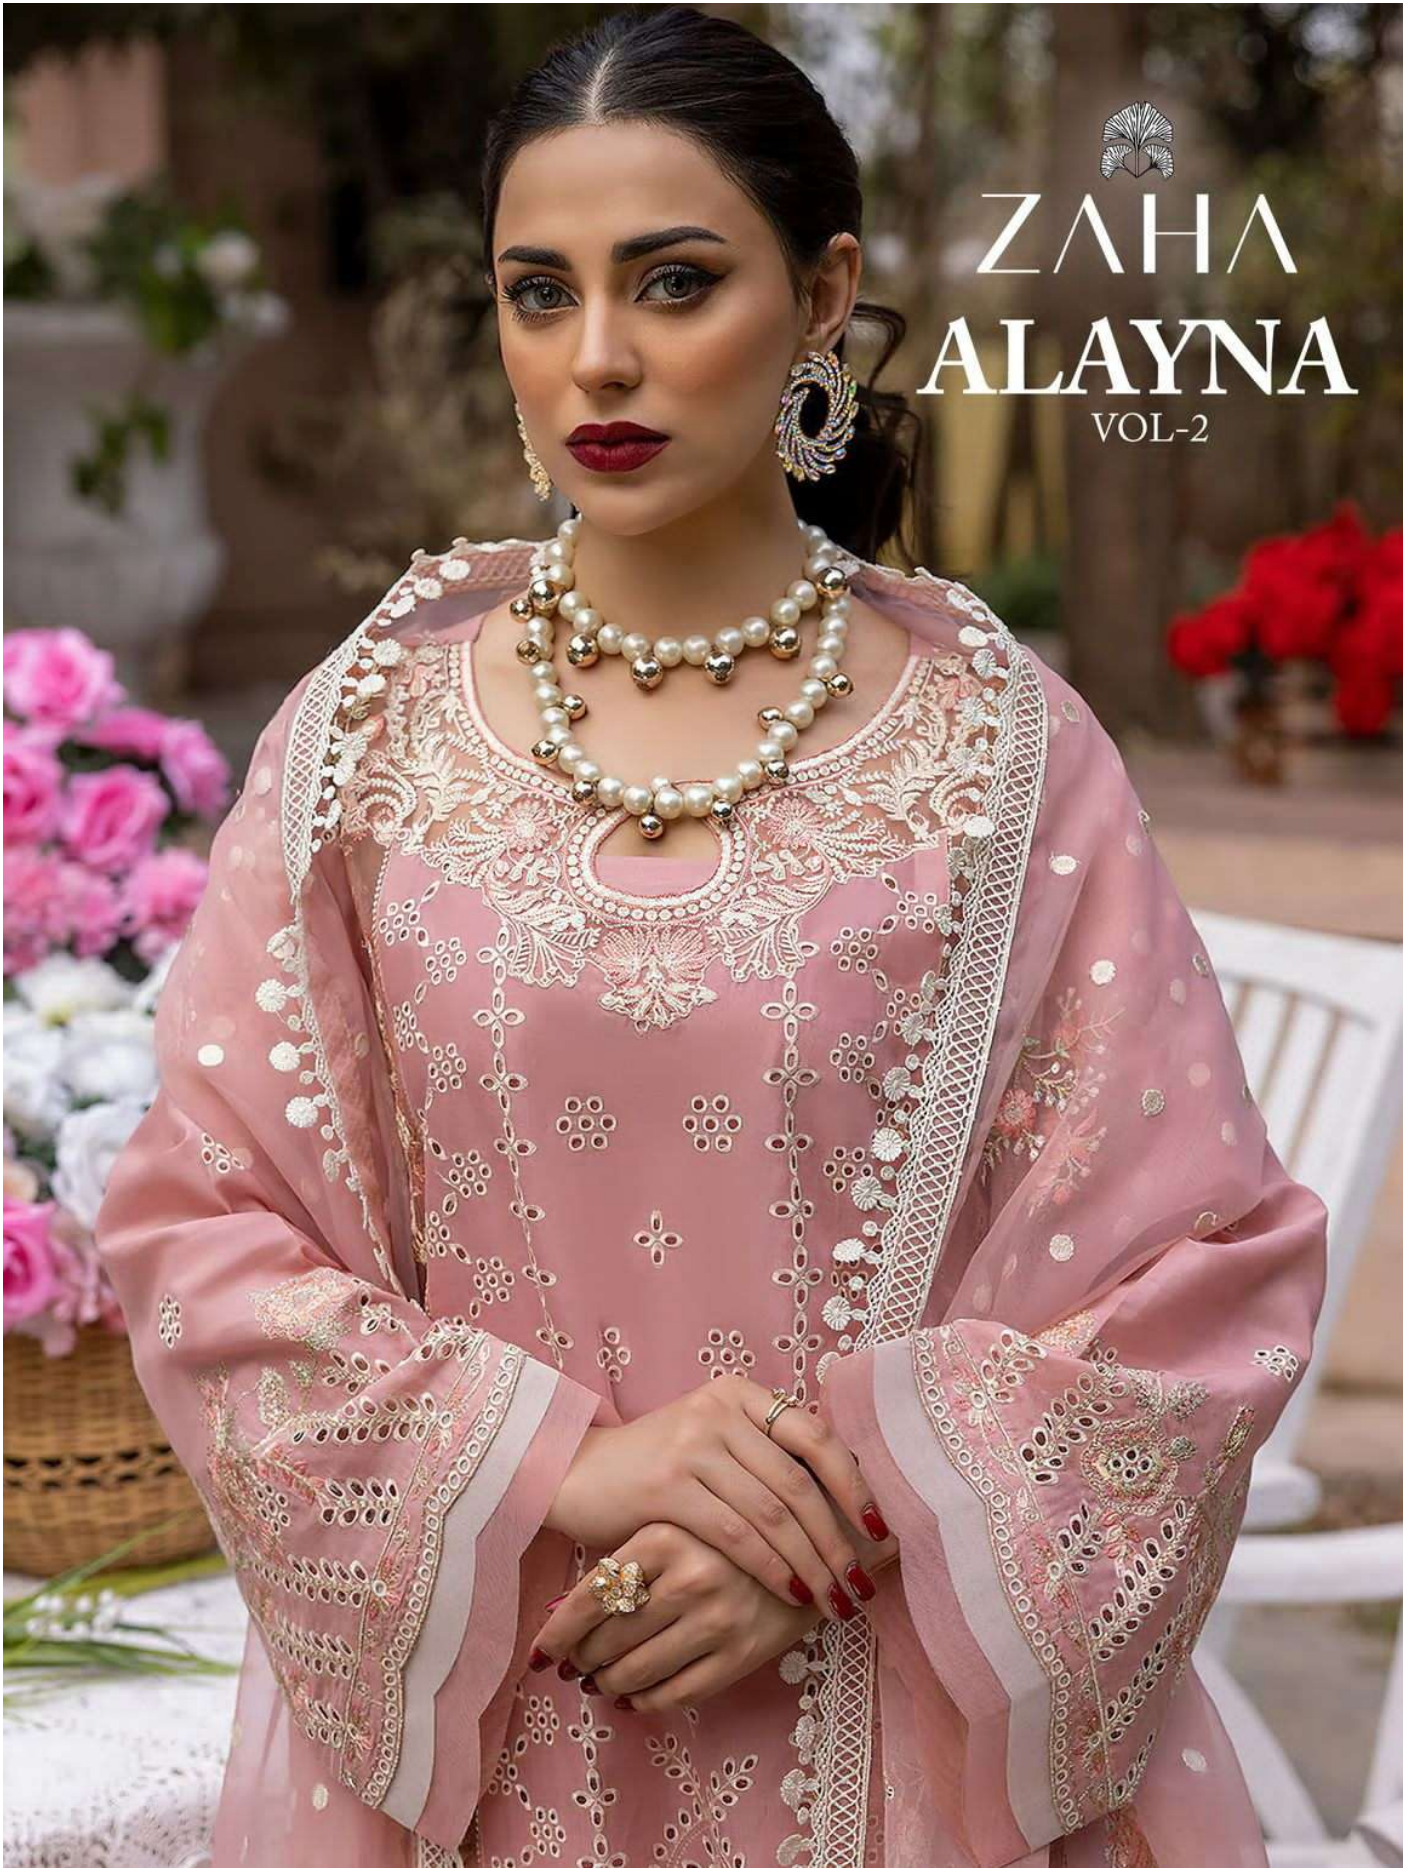

ZAHA ALAYNA

VOL-2

ALAYNA
VOL-2

ZAHA

D.No.10192

TOP Cambric Cotton With
Heavy Embroidery Work

BOTTOM-INNER Semi Lawn

DUPATTA Butterfly Net With
Heavy Embroidery

ALAYNA
VOL-2

ZAHA

D.No.10193

TOP Cambric Cotton With
Heavy Embroidery Work

BOTTOM-INNER Semi Lawn

DUPATTA Tubby Silk With
Print

ALAYNA
VOL-2

ZAHA

D.No.10194

TOP Cambric Cotton With Heavy Embroidery Work

BOTTOM-INNER Semi Lawn

DUPATTA Butterfly Net With Heavy Embroidery

ALAYNA
VOL-2

ZAHA

D.No.10195

TOP Cambric Cotton With
Heavy Embroidery Work

BOTTOM-INNER Semi Lawn

DUPATTA Tubby Silk With
Print

ALAYNA

VOL-2

TOP

Cambric cotton with heavy embroidery work

BOTTOM-INNER
Semi lawn

DUPATTA