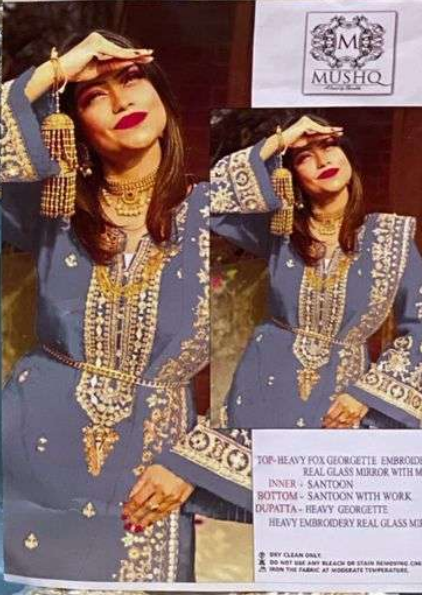

Mushq
D.No. 108