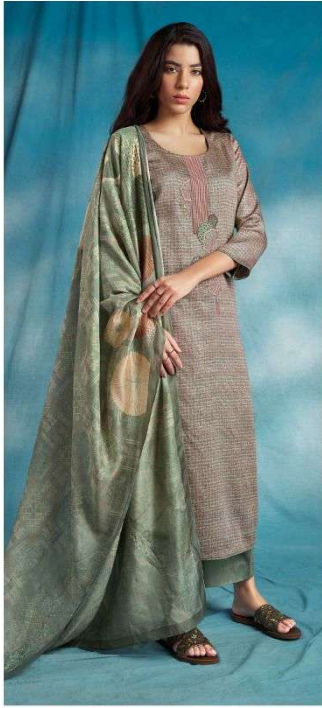

Ganga[®]
Carlyne
S1816

S1816-A

S1816-B

S1816-C

S1816-D

Ganga®
Carlyne
S1816- A/B/C/D

S1816-A

| | |
|-----------------|---|
| PRODUCT NAME | CARLYNE |
| D.NO. | S1816 |
| DESCRIPTION | TOP PREMIUM COTTON SILK PRINTED WITH EMBROIDERY AND SOLID BORDER BOTTOM PREMIUM COTTON SILK SOLID COLOUR DUPATTA FINEST BEMBERG LAWN PRINTED |
| HSN CODE | 520851 |
| WHOLESALE PRICE | 1640/- EACH+GST(EXTRA) |