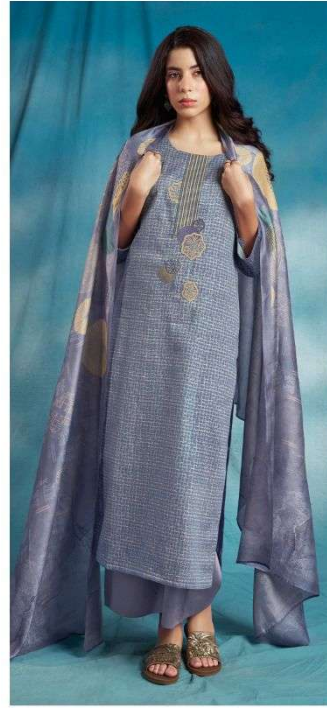

Ganga[®]
Carlyne
S1816

S1816-A

S1816-B

S1816-C

S1816-D

Ganga®
Carlyne
S1816- A/B/C/D

S1816-A

| | |
|-----------------|---|
| PRODUCT NAME | CARLYNE |
| D.NO. | S1816 |
| DESCRIPTION | TOP PREMIUM COTTON SILK PRINTED WITH EMBROIDERY AND SOLID BORDER BOTTOM PREMIUM COTTON SILK SOLID COLOUR DUPATTA FINEST BEMBERG LAWN PRINTED |
| HSN CODE | 520851 |
| WHOLESALE PRICE | 1640/- EACH+GST(EXTRA) |