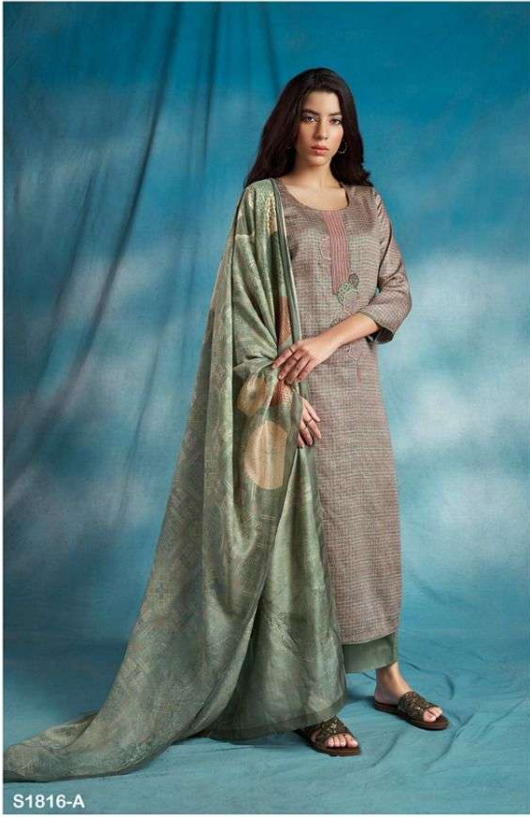

Ganga[®]
Carlyne
S1816

S1816-A

S1816-B

S1816-C

S1816-D

Ganga®
Carlyne
S1816- A/B/C/D

S1816-A

| | |
|-----------------|---|
| PRODUCT NAME | CARLYNE |
| D.NO. | S1816 |
| DESCRIPTION | TOP PREMIUM COTTON SILK PRINTED WITH EMBROIDERY AND SOLID BORDER BOTTOM PREMIUM COTTON SILK SOLID COLOUR DUPATTA FINEST BEMBERG LAWN PRINTED |
| HSN CODE | 520851 |
| WHOLESALE PRICE | 1640/- EACH+GST(EXTRA) |