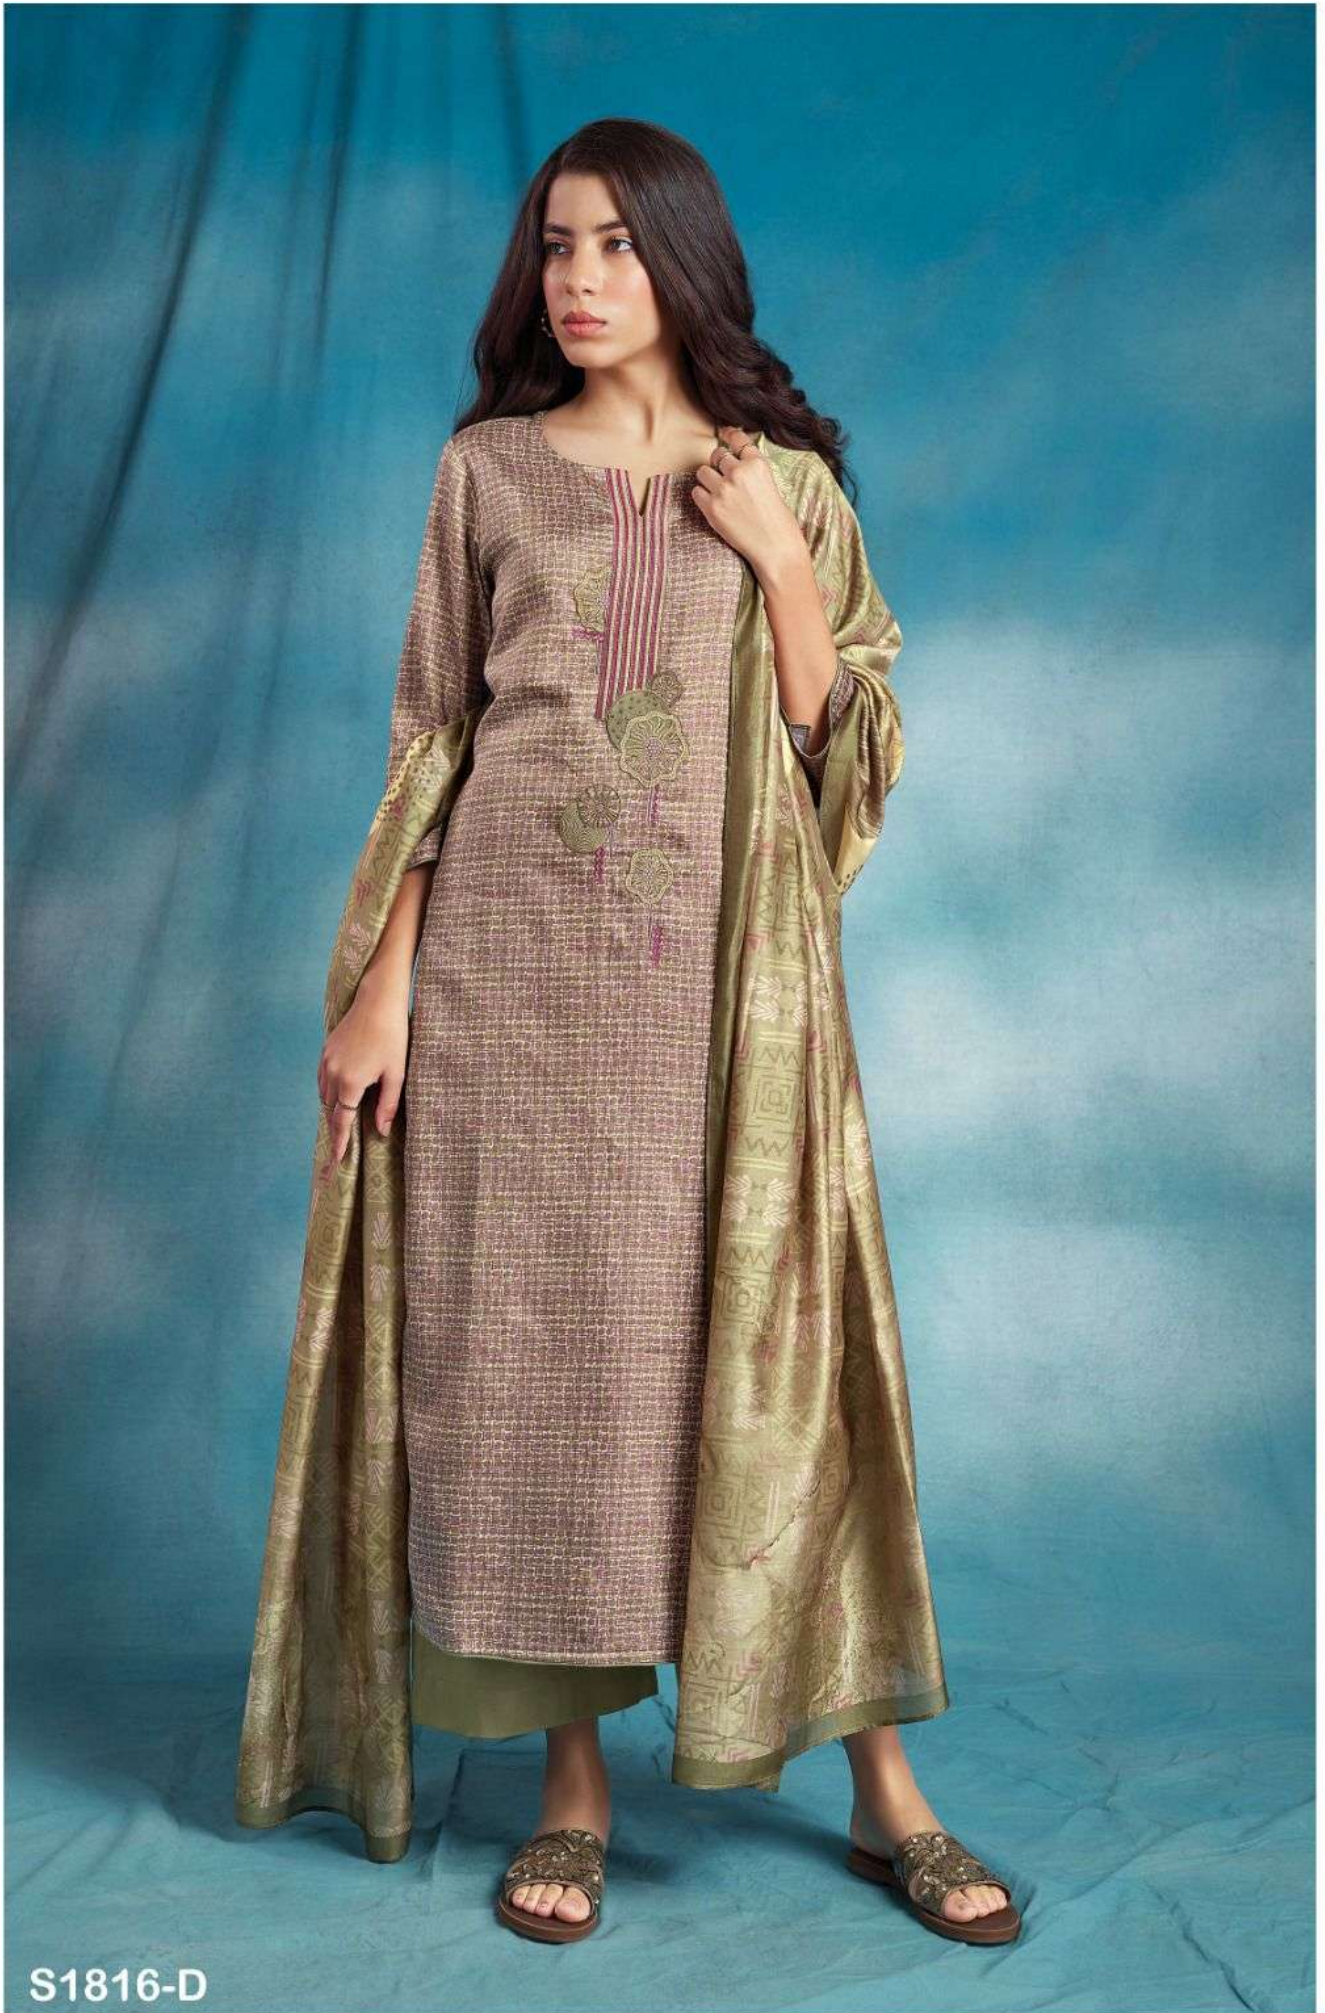

Ganga[®]
Carlyne
S1816

S1816-A

S1816-B

S1816-C

S1816-D

Ganga®
Carlyne
S1816- A/B/C/D

S1816-A

PRODUCT NAME	CARLYNE
D.NO.	S1816
DESCRIPTION	TOP PREMIUM COTTON SILK PRINTED WITH EMBROIDERY AND SOLID BORDER BOTTOM PREMIUM COTTON SILK SOLID COLOUR DUPATTA FINEST BEMBERG LAWN PRINTED
HSN CODE	520851
WHOLESALE PRICE	1640/- EACH+GST(EXTRA)