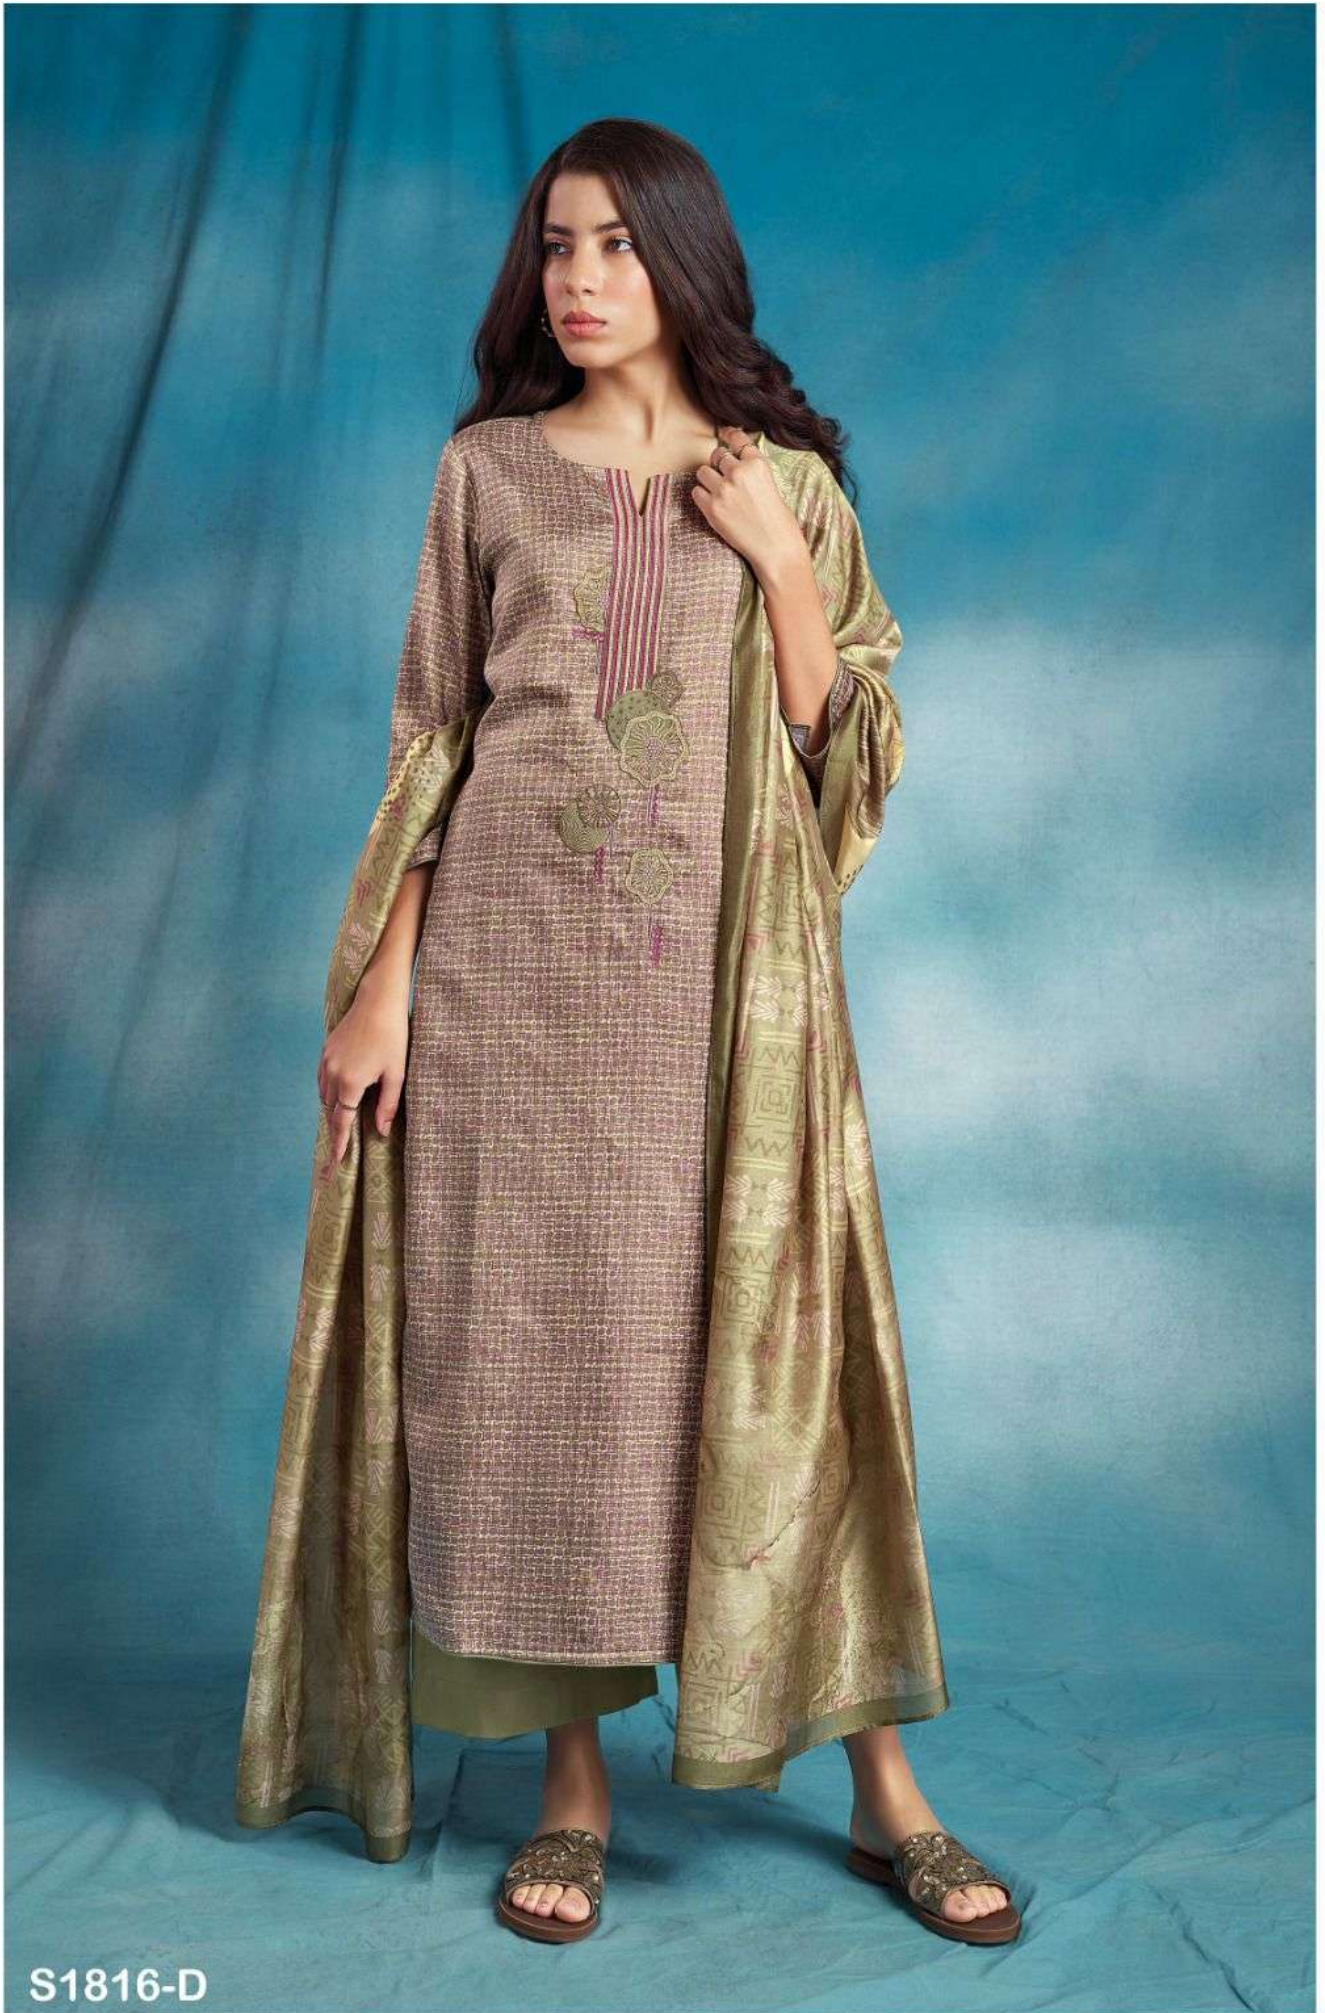

Ganga[®]
Carlyne
S1816

S1816-A

S1816-B

S1816-C

S1816-D

Ganga®
Carlyne
S1816- A/B/C/D

S1816-A

| | |
|-----------------|---|
| PRODUCT NAME | CARLYNE |
| D.NO. | S1816 |
| DESCRIPTION | TOP PREMIUM COTTON SILK PRINTED WITH EMBROIDERY AND SOLID BORDER BOTTOM PREMIUM COTTON SILK SOLID COLOUR DUPATTA FINEST BEMBERG LAWN PRINTED |
| HSN CODE | 520851 |
| WHOLESALE PRICE | 1640/- EACH+GST(EXTRA) |