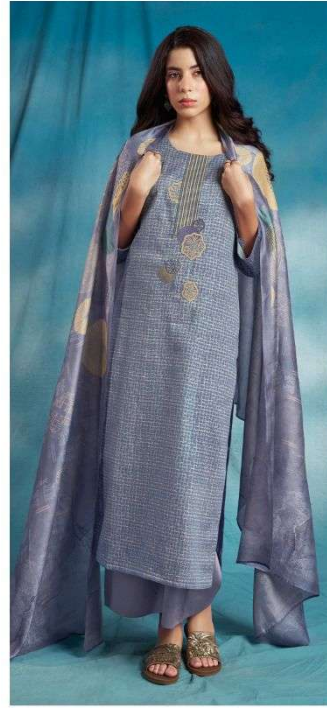

Ganga[®]
Carlyne
S1816

S1816-A

S1816-B

S1816-C

S1816-D

Ganga®
Carlyne
S1816- A/B/C/D

S1816-A

PRODUCT NAME	CARLYNE
D.NO.	S1816
DESCRIPTION	TOP PREMIUM COTTON SILK PRINTED WITH EMBROIDERY AND SOLID BORDER BOTTOM PREMIUM COTTON SILK SOLID COLOUR DUPATTA FINEST BEMBERG LAWN PRINTED
HSN CODE	520851
WHOLESALE PRICE	1640/- EACH+GST(EXTRA)