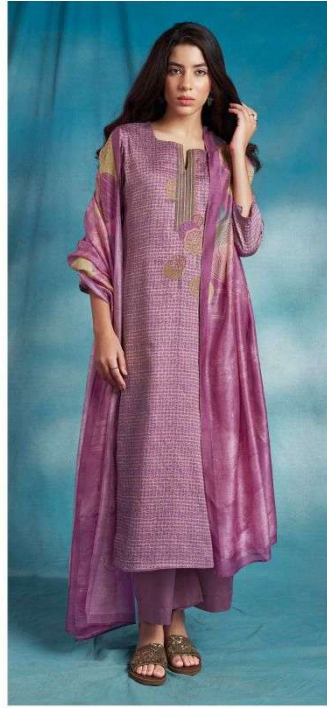

Ganga[®]
Carlyne
S1816

S1816-A

S1816-B

S1816-C

S1816-D

Ganga®
Carlyne
S1816- A/B/C/D

S1816-A

PRODUCT NAME	CARLYNE
D.NO.	S1816
DESCRIPTION	TOP PREMIUM COTTON SILK PRINTED WITH EMBROIDERY AND SOLID BORDER BOTTOM PREMIUM COTTON SILK SOLID COLOUR DUPATTA FINEST BEMBERG LAWN PRINTED
HSN CODE	520851
WHOLESALE PRICE	1640/- EACH+GST(EXTRA)