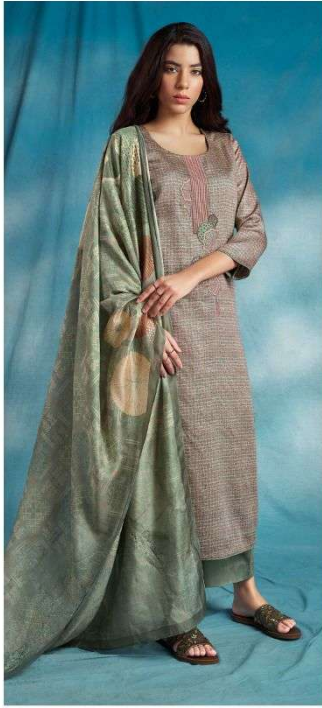

Ganga[®]
Carlyne
S1816

S1816-A

S1816-B

S1816-C

S1816-D

Ganga®
Carlyne
S1816- A/B/C/D

S1816-A

PRODUCT NAME	CARLYNE
D.NO.	S1816
DESCRIPTION	TOP PREMIUM COTTON SILK PRINTED WITH EMBROIDERY AND SOLID BORDER BOTTOM PREMIUM COTTON SILK SOLID COLOUR DUPATTA FINEST BEMBERG LAWN PRINTED
HSN CODE	520851
WHOLESALE PRICE	1640/- EACH+GST(EXTRA)