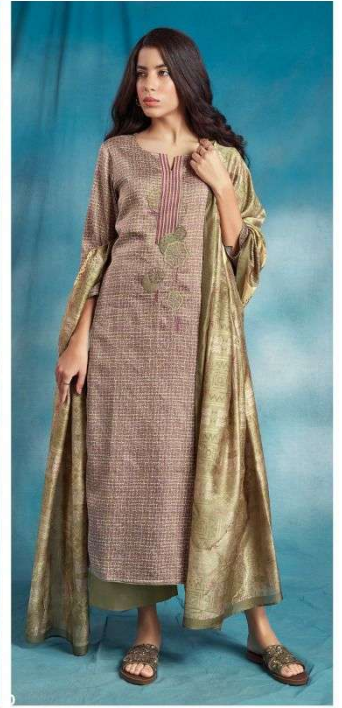

Ganga[®]
Carlyne
S1816

S1816-A

S1816-B

S1816-C

S1816-D

Ganga®
Carlyne
S1816- A/B/C/D

S1816-A

PRODUCT NAME	CARLYNE
D.NO.	S1816
DESCRIPTION	TOP PREMIUM COTTON SILK PRINTED WITH EMBROIDERY AND SOLID BORDER BOTTOM PREMIUM COTTON SILK SOLID COLOUR DUPATTA FINEST BEMBERG LAWN PRINTED
HSN CODE	520851
WHOLESALE PRICE	1640/- EACH+GST(EXTRA)