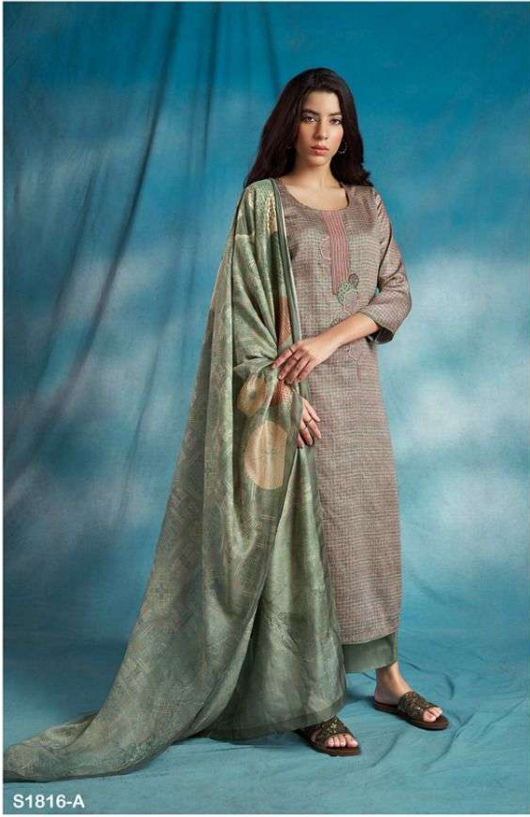

Ganga[®]
Carlyne
S1816

S1816-A

S1816-B

S1816-C

S1816-D

Ganga®
Carlyne
S1816- A/B/C/D

S1816-A

PRODUCT NAME	CARLYNE
D.NO.	S1816
DESCRIPTION	TOP PREMIUM COTTON SILK PRINTED WITH EMBROIDERY AND SOLID BORDER BOTTOM PREMIUM COTTON SILK SOLID COLOUR DUPATTA FINEST BEMBERG LAWN PRINTED
HSN CODE	520851
WHOLESALE PRICE	1640/- EACH+GST(EXTRA)