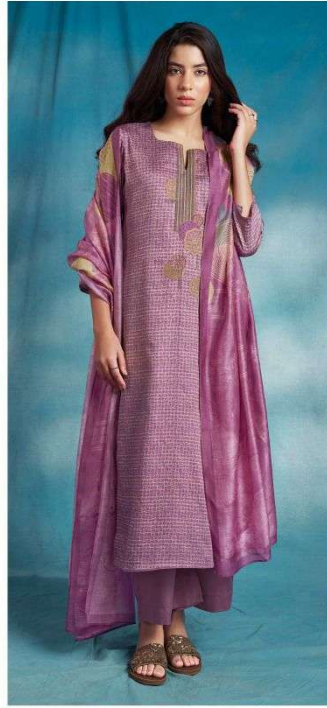

Ganga[®]
Carlyne
S1816

S1816-A

S1816-B

S1816-C

S1816-D

Ganga®
Carlyne
S1816- A/B/C/D

S1816-A

| | |
|-----------------|---|
| PRODUCT NAME | CARLYNE |
| D.NO. | S1816 |
| DESCRIPTION | TOP PREMIUM COTTON SILK PRINTED WITH EMBROIDERY AND SOLID BORDER BOTTOM PREMIUM COTTON SILK SOLID COLOUR DUPATTA FINEST BEMBERG LAWN PRINTED |
| HSN CODE | 520851 |
| WHOLESALE PRICE | 1640/- EACH+GST(EXTRA) |