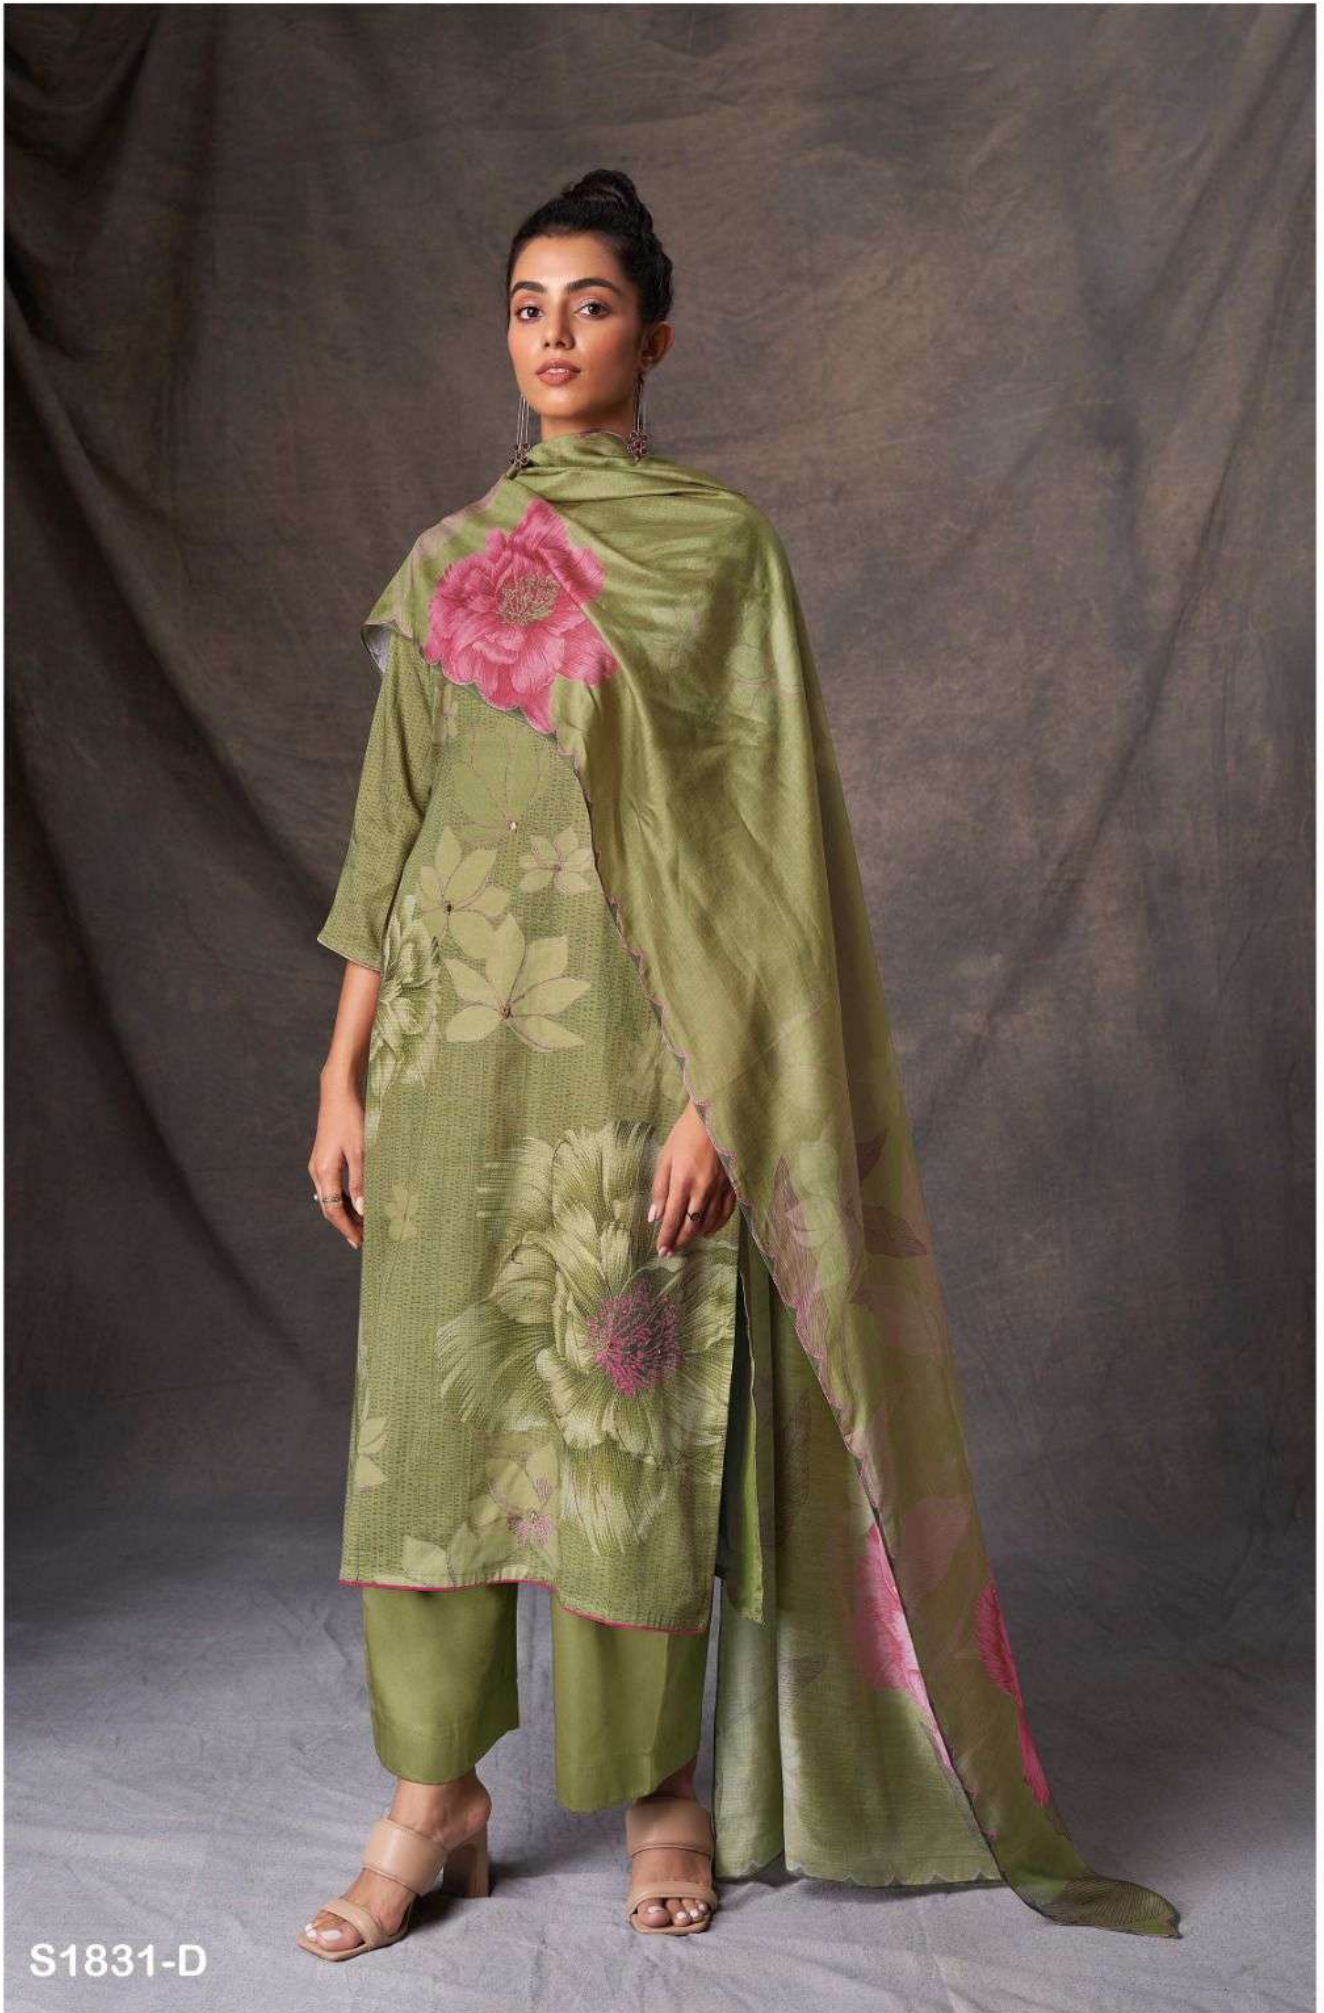

Ganga®

Winnie

S1831

S1831-A

S1831-B

S1831-C

S1831-D

PRODUCT NAME	<b>WINNIE</b>
D.NO.	S1831
DESCRIPTION	<b>TOP</b> PREMIUM COTTON SILK PRINTED WITH HAND WORK AND SOLID BORDER  <b>BOTTOM</b> PREMIUM COTTON SILK SOLID COLOUR  <b>DUPATTA</b> FINEST BEMBERG LAWN PRINTED
HSN CODE	<b>520851</b>
WHOLESALE PRICE	<b>1760/- EACH+GST(EXTRA)</b>

S1831-A

S1831-B

S1831-C

S1831-D

Ganga®  
Winnie  
S1831- A/B/C/D