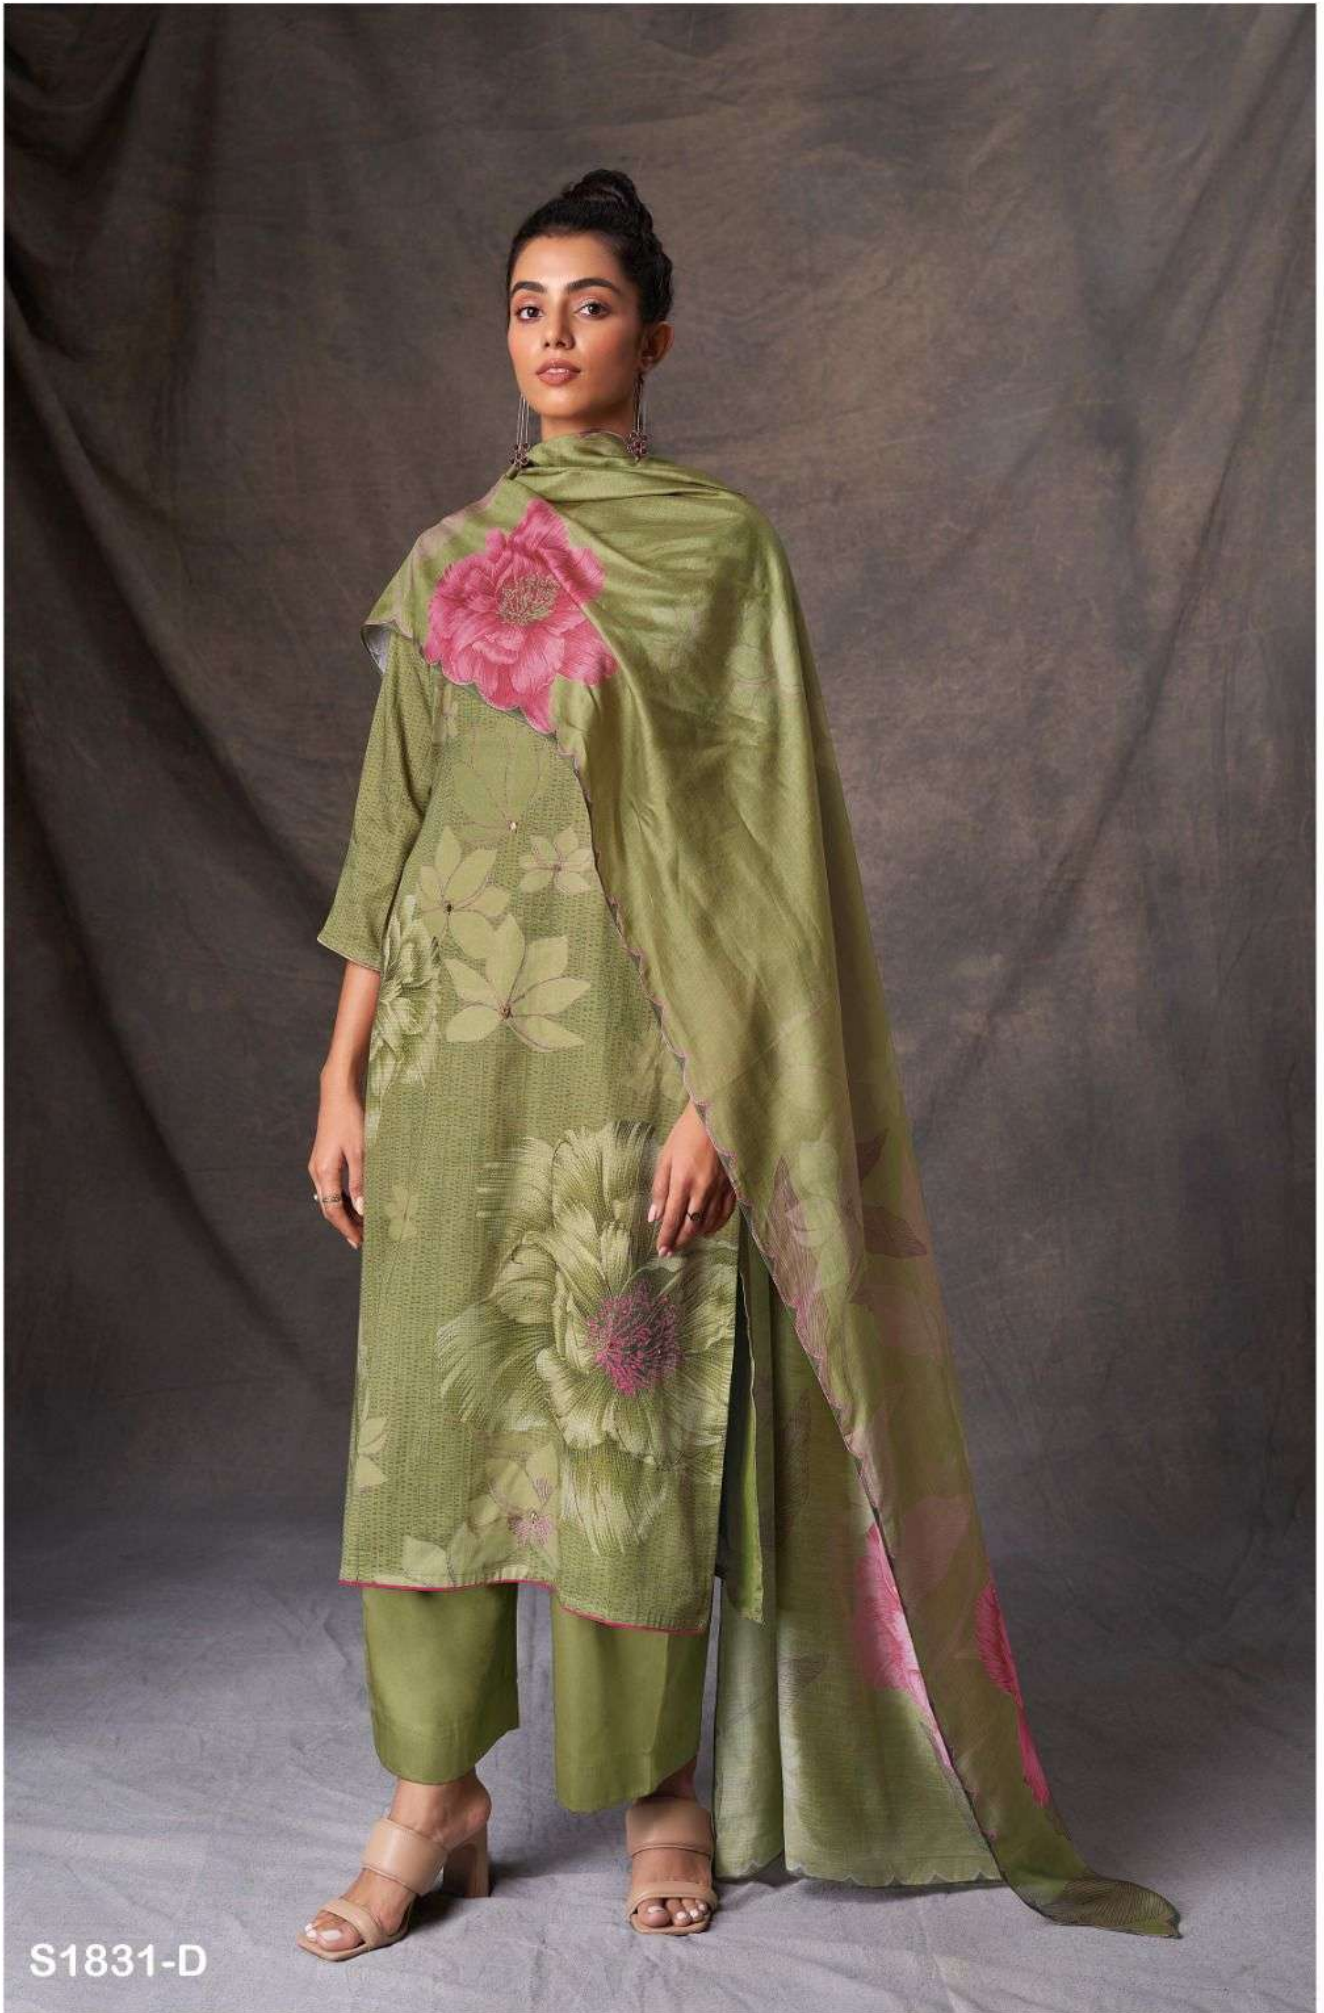

Ganga®

Winnie

S1831

S1831-A

S1831-B

S1831-C

S1831-D

PRODUCT NAME	WINNIE
D.NO.	S1831
DESCRIPTION	TOP PREMIUM COTTON SILK PRINTED WITH HAND WORK AND SOLID BORDER BOTTOM PREMIUM COTTON SILK SOLID COLOUR DUPATTA FINEST BEMBERG LAWN PRINTED
HSN CODE	520851
WHOLESALE PRICE	1760/- EACH+GST(EXTRA)

S1831-A

S1831-B

S1831-C

S1831-D

Ganga®
Winnie
S1831- A/B/C/D