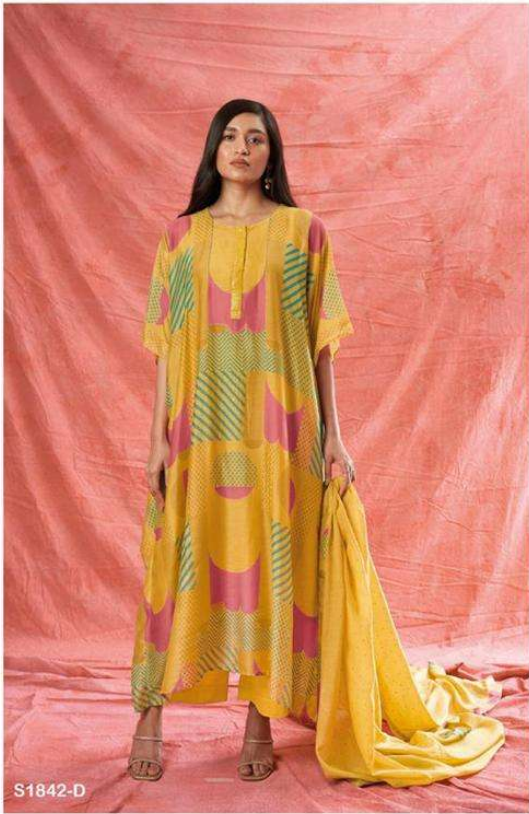

Ganga®

Harlow

S1842

S1842-A

S1842-B

S1842-C

S1842-D

PRODUCT NAME	<i>HARLOW</i>
D.NO.	S1842
DESCRIPTION	<p>TOP PREMIUM BEMBERG SILK PRINTED WITH HAND WORK</p> <p>BOTTOM PREMIUM COTTON SILK SOLID COLOUR</p> <p>DUPATTA FINEST VISCOSE SILK PRINTED WITH PRINTED FOUR SIDE BORDER</p>
HSN CODE	540834
WHOLESALE PRICE	1940/- EACH+GST(EXTRA)

S1842-A

S1842-B

S1842-C

S1842-D

Ganga®
Harlow
S1842- A/B/C/D