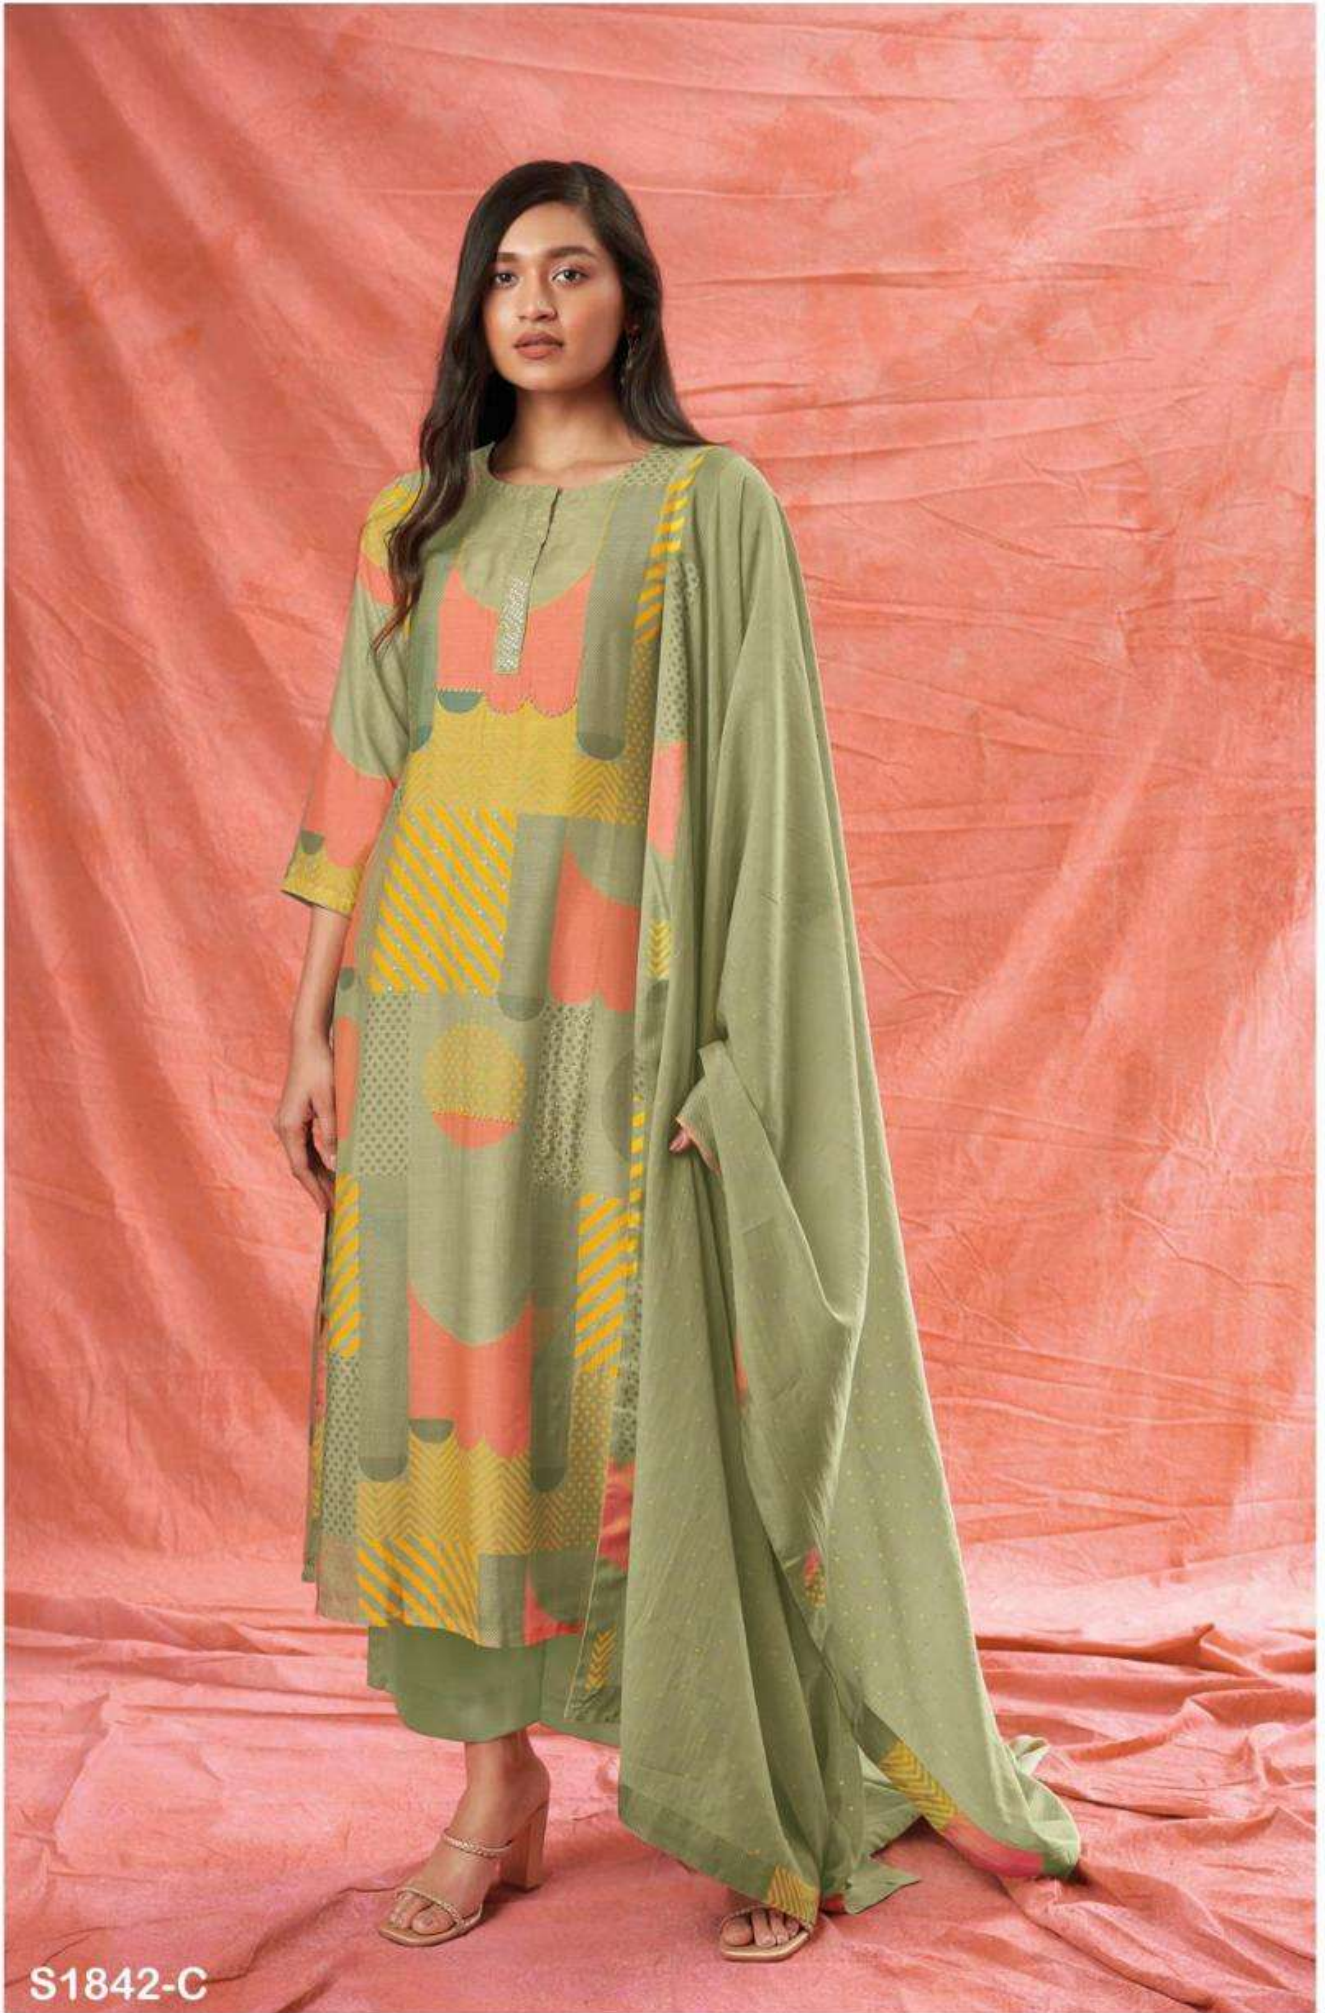

Ganga®

Harlow

S1842

S1842-A

S1842-B

S1842-C

S1842-D

PRODUCT NAME	<i>HARLOW</i>
D.NO.	S1842
DESCRIPTION	<p>TOP PREMIUM BEMBERG SILK PRINTED WITH HAND WORK</p> <p>BOTTOM PREMIUM COTTON SILK SOLID COLOUR</p> <p>DUPATTA FINEST VISCOSE SILK PRINTED WITH PRINTED FOUR SIDE BORDER</p>
HSN CODE	540834
WHOLESALE PRICE	1940/- EACH+GST(EXTRA)

S1842-A

S1842-B

S1842-C

S1842-D

Ganga®
Harlow
S1842- A/B/C/D