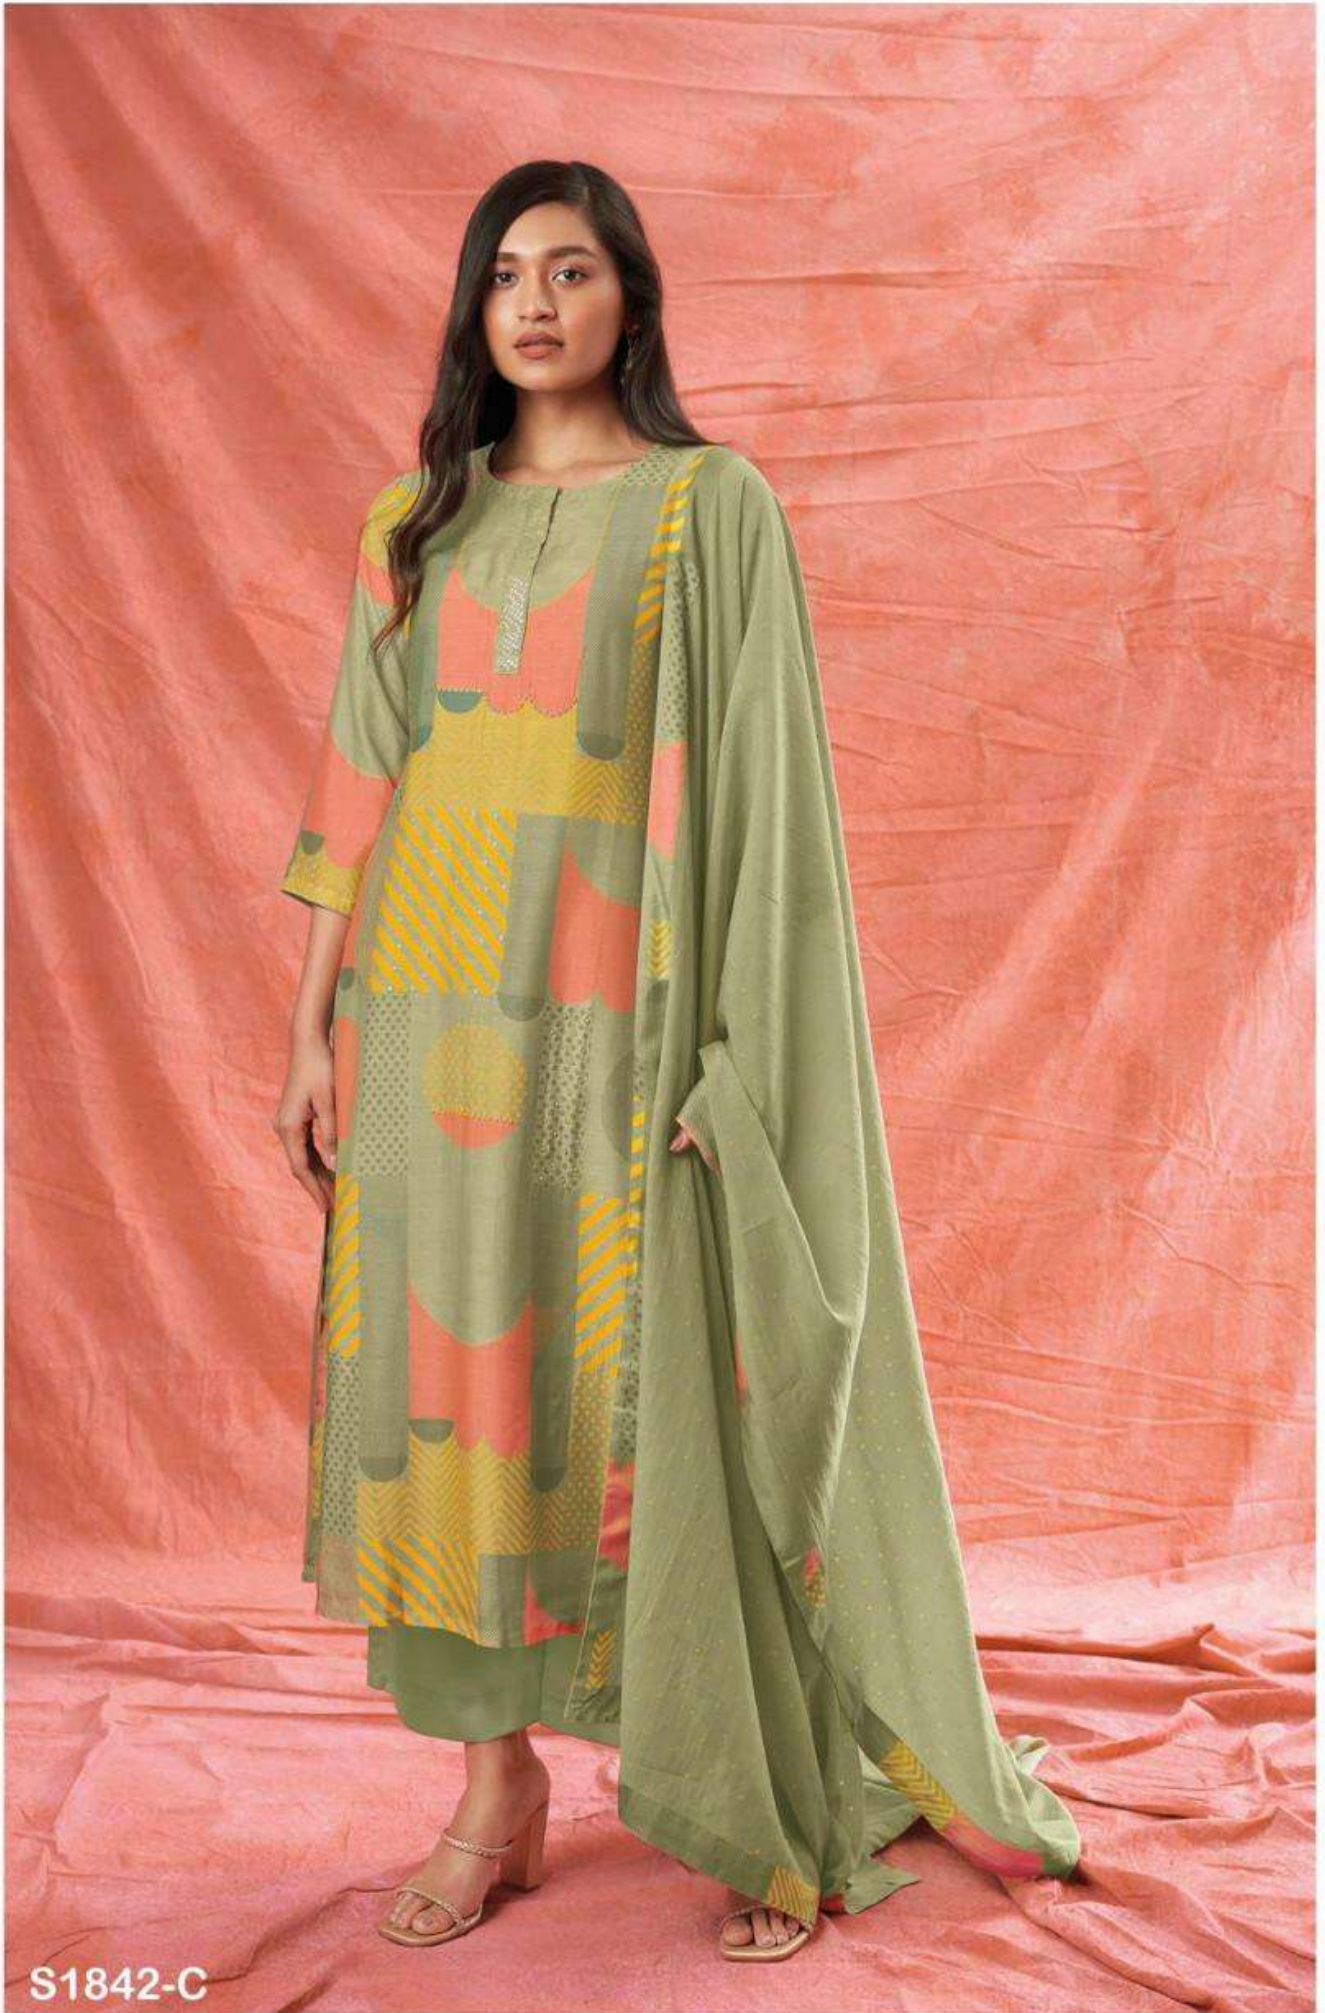

Ganga®

Harlow

S1842

S1842-A

S1842-B

S1842-C

S1842-D

S1842-D

PRODUCT NAME	<i>HARLOW</i>
D.NO.	S1842
DESCRIPTION	TOP PREMIUM BEMBERG SILK PRINTED WITH HAND WORK BOTTOM PREMIUM COTTON SILK SOLID COLOUR DUPATTA FINEST VISCOSE SILK PRINTED WITH PRINTED FOUR SIDE BORDER
HSN CODE	540834
WHOLESALE PRICE	1940/- EACH+GST(EXTRA)