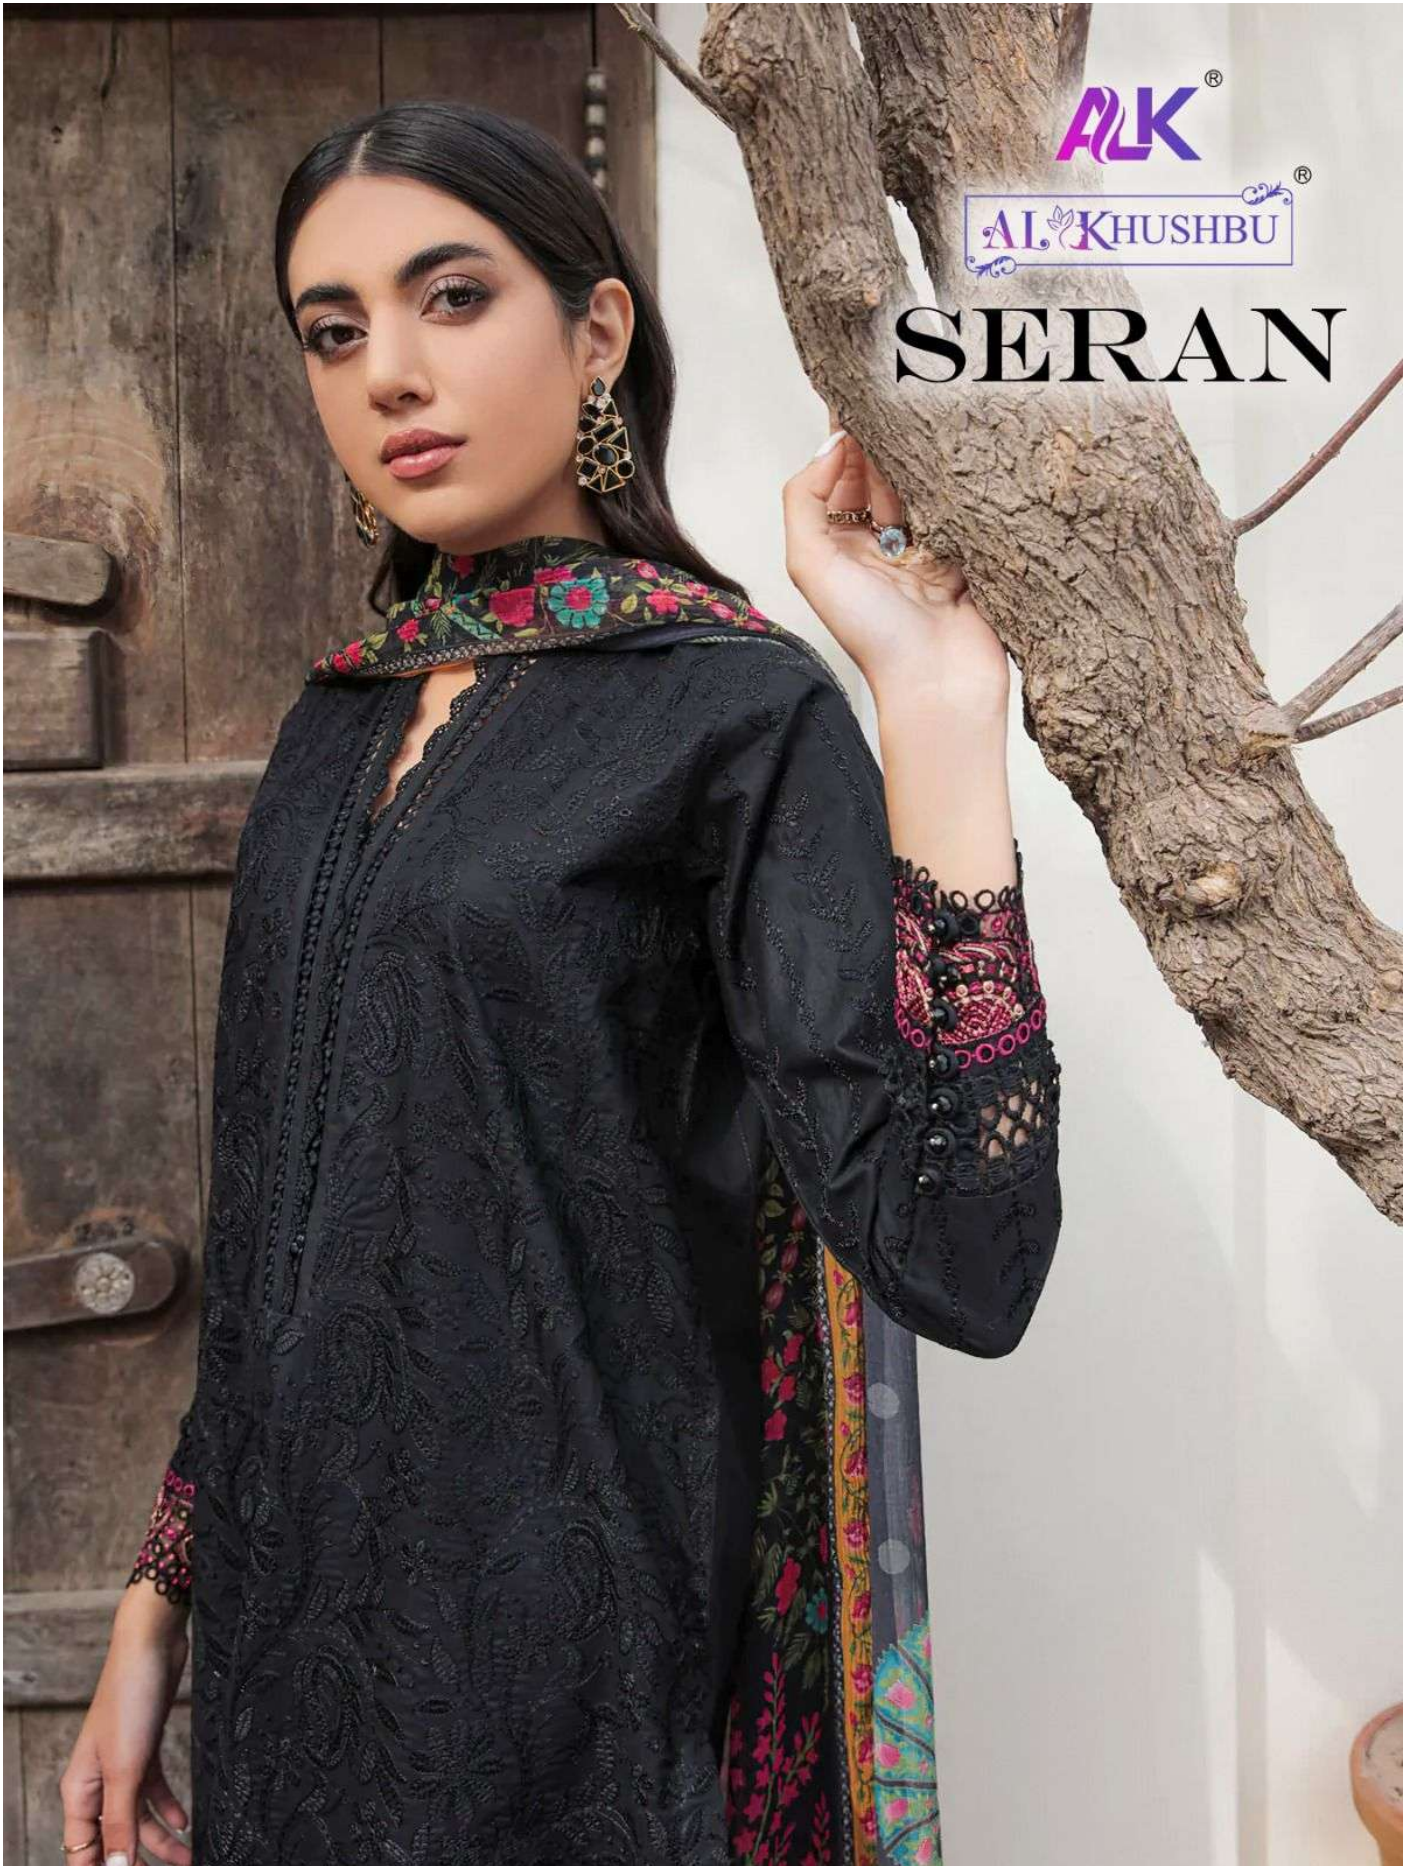

ALK<sup>®</sup>

AL KHUSHBU<sup>®</sup>

SERAN

**ALK**<sup>®</sup>  
**AL KHUSHBU**<sup>®</sup>  
**SERAN**

**ALK D.No.5021**

**TOP**

Cambric Cotton with  
Heavy Embroidery Work

**BOTTOM-INNER**

Semi Lawn

**DUPATTA**

Silver Siffone printed

**ALK**  
AL KHUSHBU  
**SERAN**

ALK D.No.5021  
TOP  
Cambrie Cotton with Heavy Embroidery Work  
BOTTOM-INNER  
Semi Lawn  
DUPATTA  
Silver Sifone printed

**ALK**<sup>®</sup>

**AL KHUSHBU**<sup>®</sup>

**SERAN**

**ALK D.No.5022**

**TOP**

Cambric Cotton with  
Heavy Embroidery Work

**BOTTOM-INNER**

Semi Lawn

**DUPATTA**

## SERAN

**TOP**  
CAMBRIC COTTON WITH  
HEAVY EMBROIDERY WORK

**BOTTOM-INNER**  
SEMI LAWN

**DUPATTA**  
SILVER SIFFONE  
PRINTED