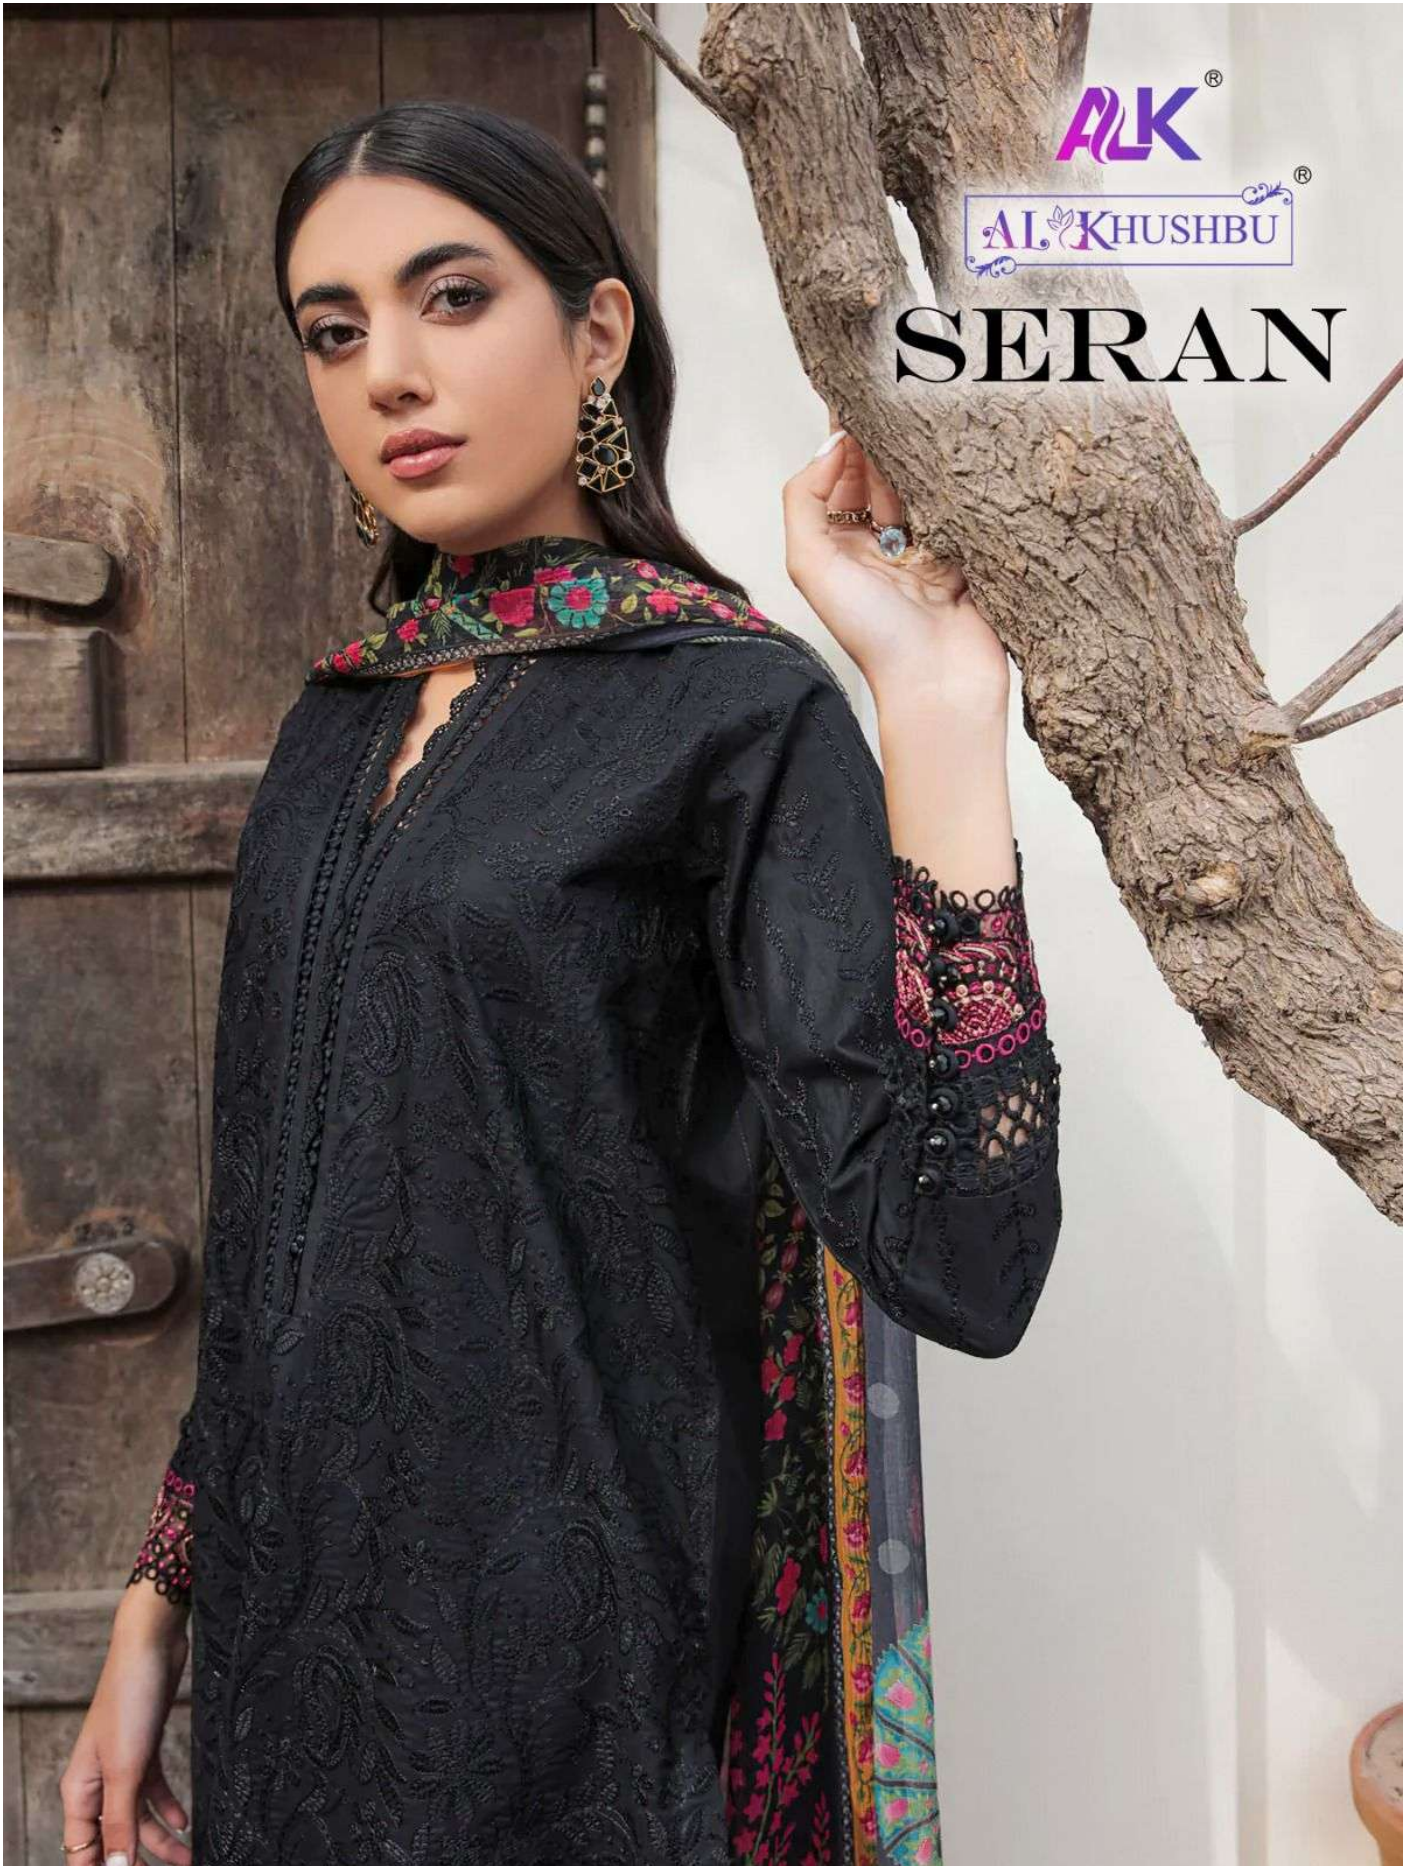

ALK[®]

AL KHUSHBU[®]

SERAN

ALK[®]
AL KHUSHBU[®]
SERAN

ALK D.No.5021

TOP

Cambric Cotton with
Heavy Embroidery Work

BOTTOM-INNER

Semi Lawn

DUPATTA

Silver Siffone printed

ALK
AL KHUSHBU
SERAN

ALK D.No.5021
TOP
Cambrie Cotton with Heavy Embroidery Work
BOTTOM-INNER
Semi Lawn
DUPATTA
Silver Sifone printed

ALK[®]

AL KHUSHBU[®]

SERAN

ALK D.No.5022

TOP

Cambric Cotton with
Heavy Embroidery Work

BOTTOM-INNER

Semi Lawn

DUPATTA

Silver Siffone printed

ALK
AL KHUSHBU
SERAN

ALK D.No.5022

TOP
Cambic Cotton with
Heavy Embroidery Work

BOTTOM-INNER
Semi Lawn

DUPATTA
Silver Siftone printed

5021

5022

SERAN

TOP
CAMBRIC COTTON WITH
HEAVY EMBROIDERY WORK