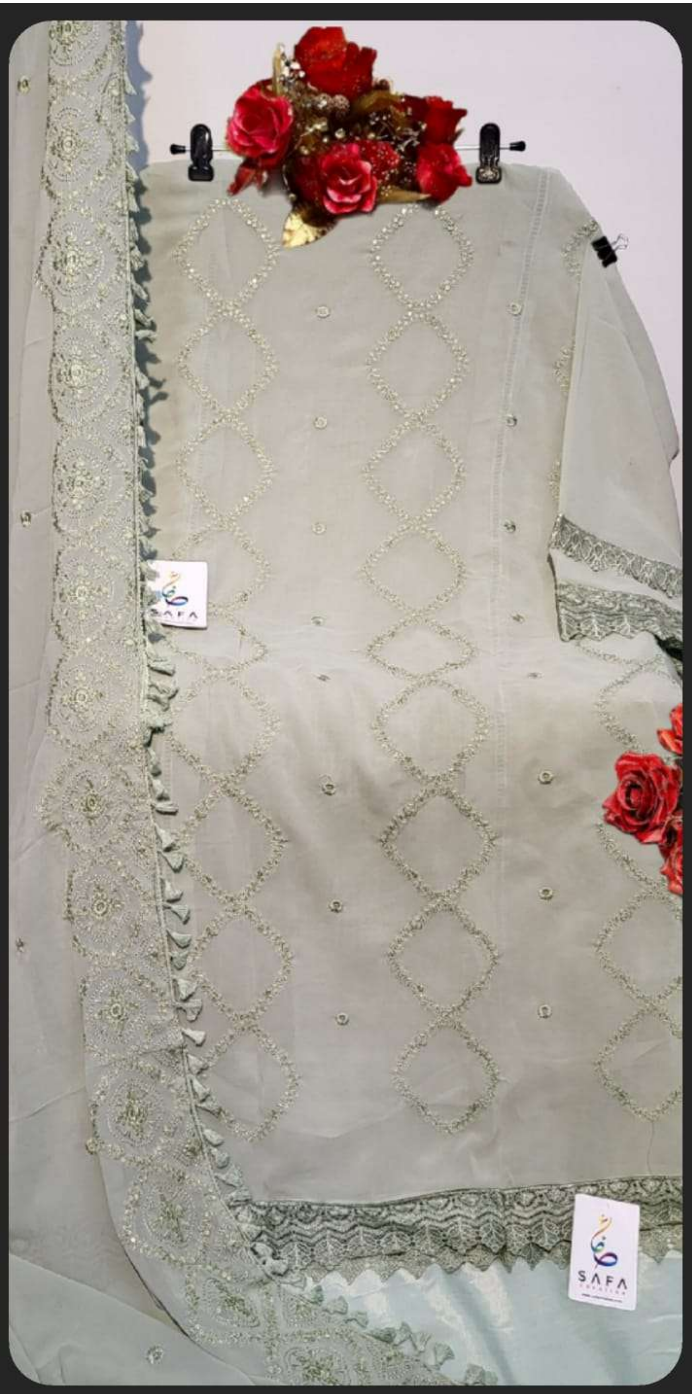

SAFA
CREATION

SF605-B

Fabric:
 Embroidered georgette front with sequins work
 Embroidered georgette back
 Embroidered georgette sleeves
 Embroidered tissue sleeves lace
 Embroidered tissue ghera lace
 Embroidered chiffon dupatta
 dull Santoon trouser
 Embroidered tissue trouser lace

Fabric:
Embroidered georgette front
with sequins work
Embroidered georgette back
Embroidered georgette sleeves
Embroidered tissue sleeves lace
Embroidered tissue ghera lace
Embroidered chiffon dupatta
dull Santoon trouser
Embroidered tissue trouser lace