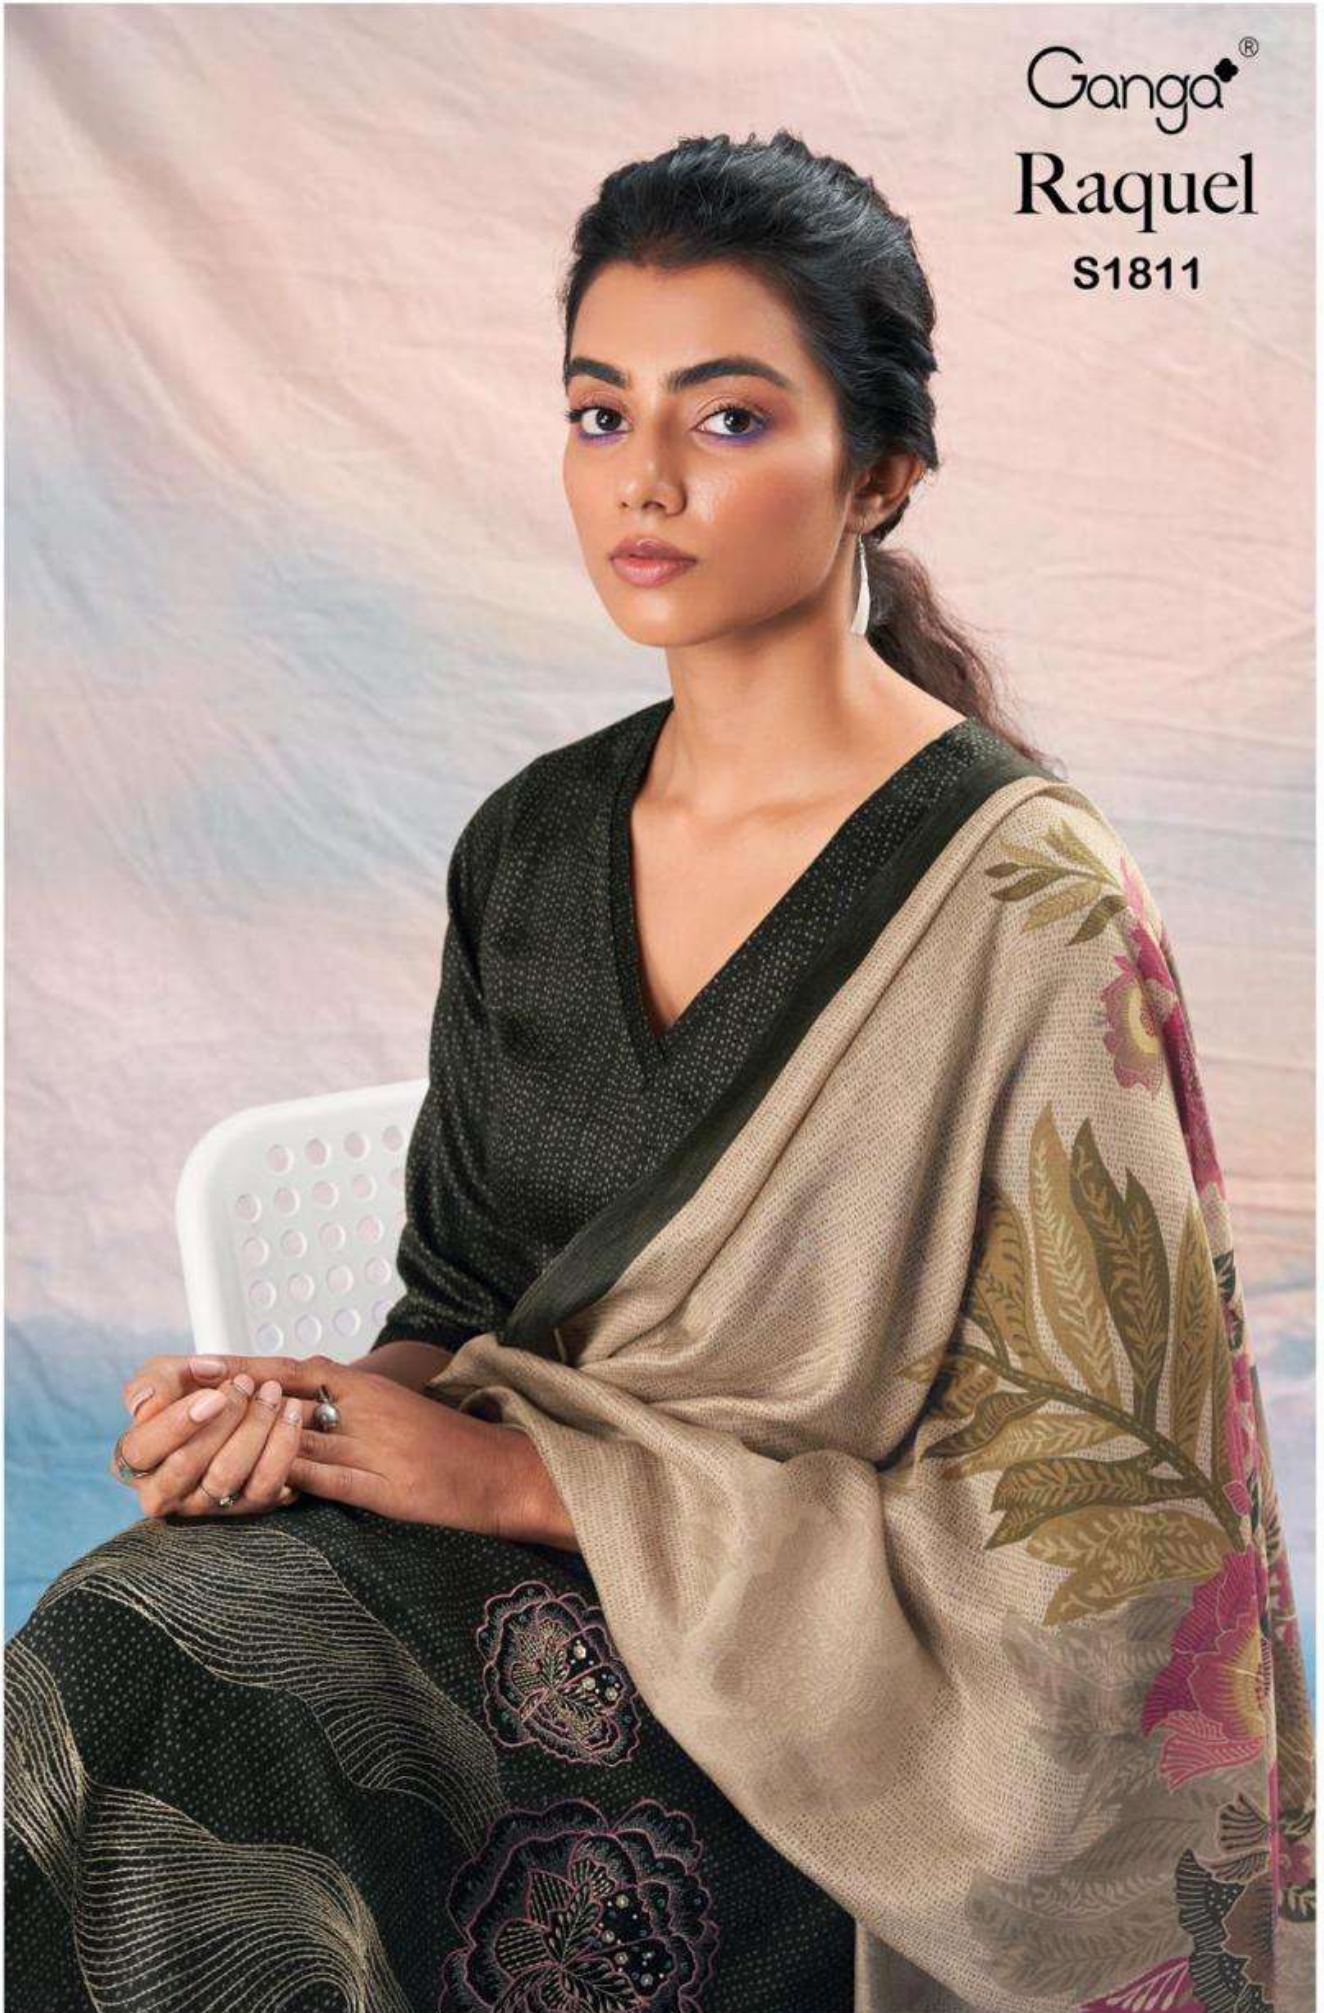

Ganga®  
Raquel  
S1811

S1811-A

S1811-B

S1811-C

S1811-D

Ganga®  
**Raquel**  
S1811-A/B/C/D

PRODUCT NAME	<b>RAQUEL</b>
D.NO.	S1811
DESCRIPTION	<b>TOP</b> PREMIUM COTTON SILK PRINTED WITH EMBROIDERY AND HAND WORK  <b>BOTTOM</b> PREMIUM COTTON SILK SOLID COLOUR  <b>DUPATTA</b> FINEST BEMBERG LAWN PRINTED
HSN CODE	<b>520851</b>
WHOLESALE PRICE	<b>1640/- EACH+GST(EXTRA)</b>