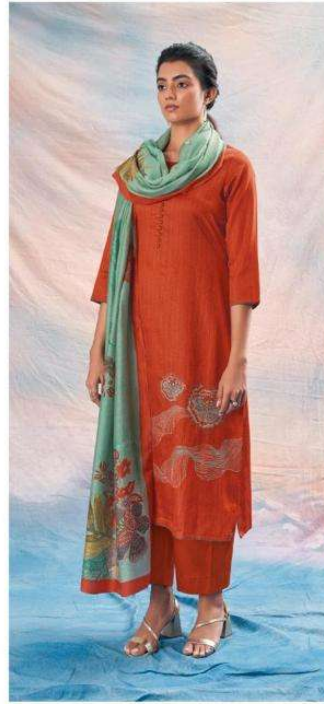

Ganga®  
Raquel  
S1811

S1811-A

S1811-B

S1811-C

S1811-D

Ganga®  
**Raquel**  
S1811-A/B/C/D

PRODUCT NAME	<b>RAQUEL</b>
D.NO.	S1811
DESCRIPTION	<b>TOP</b> PREMIUM COTTON SILK PRINTED WITH EMBROIDERY AND HAND WORK  <b>BOTTOM</b> PREMIUM COTTON SILK SOLID COLOUR  <b>DUPATTA</b> FINEST BEMBERG LAWN PRINTED
HSN CODE	<b>520851</b>
WHOLESALE PRICE	<b>1640/- EACH+GST(EXTRA)</b>