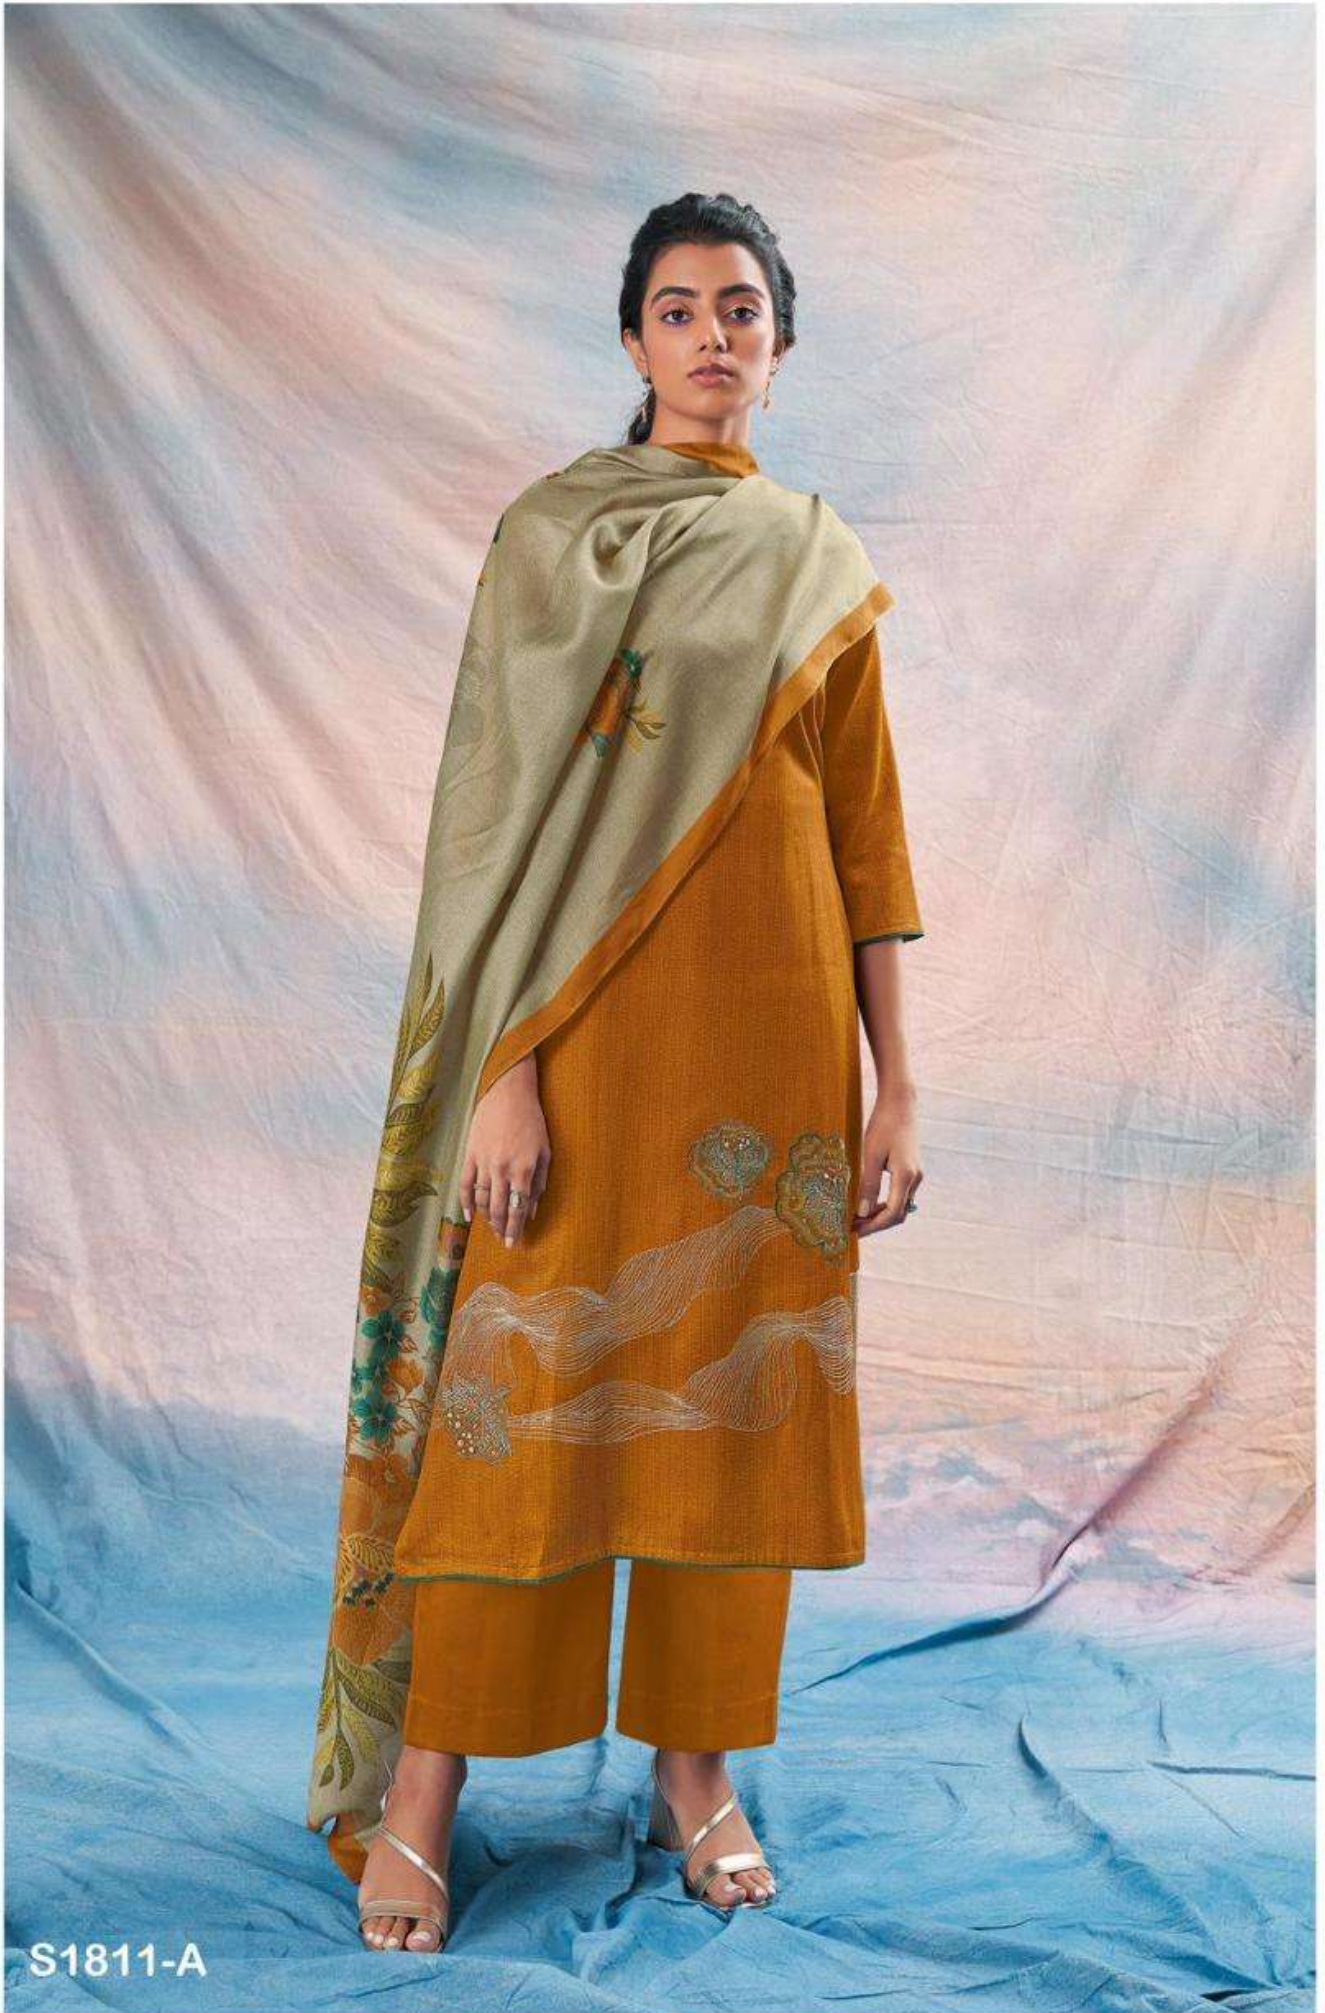

Ganga®
Raquel
S1811

S1811-A

S1811-B

S1811-C

S1811-D

Ganga®
Raquel
S1811-A/B/C/D

PRODUCT NAME	RAQUEL
D.NO.	S1811
DESCRIPTION	TOP PREMIUM COTTON SILK PRINTED WITH EMBROIDERY AND HAND WORK BOTTOM PREMIUM COTTON SILK SOLID COLOUR DUPATTA FINEST BEMBERG LAWN PRINTED
HSN CODE	520851
WHOLESALE PRICE	1640/- EACH+GST(EXTRA)

S1811-D

S1811-C

S1811-B

S1811-A