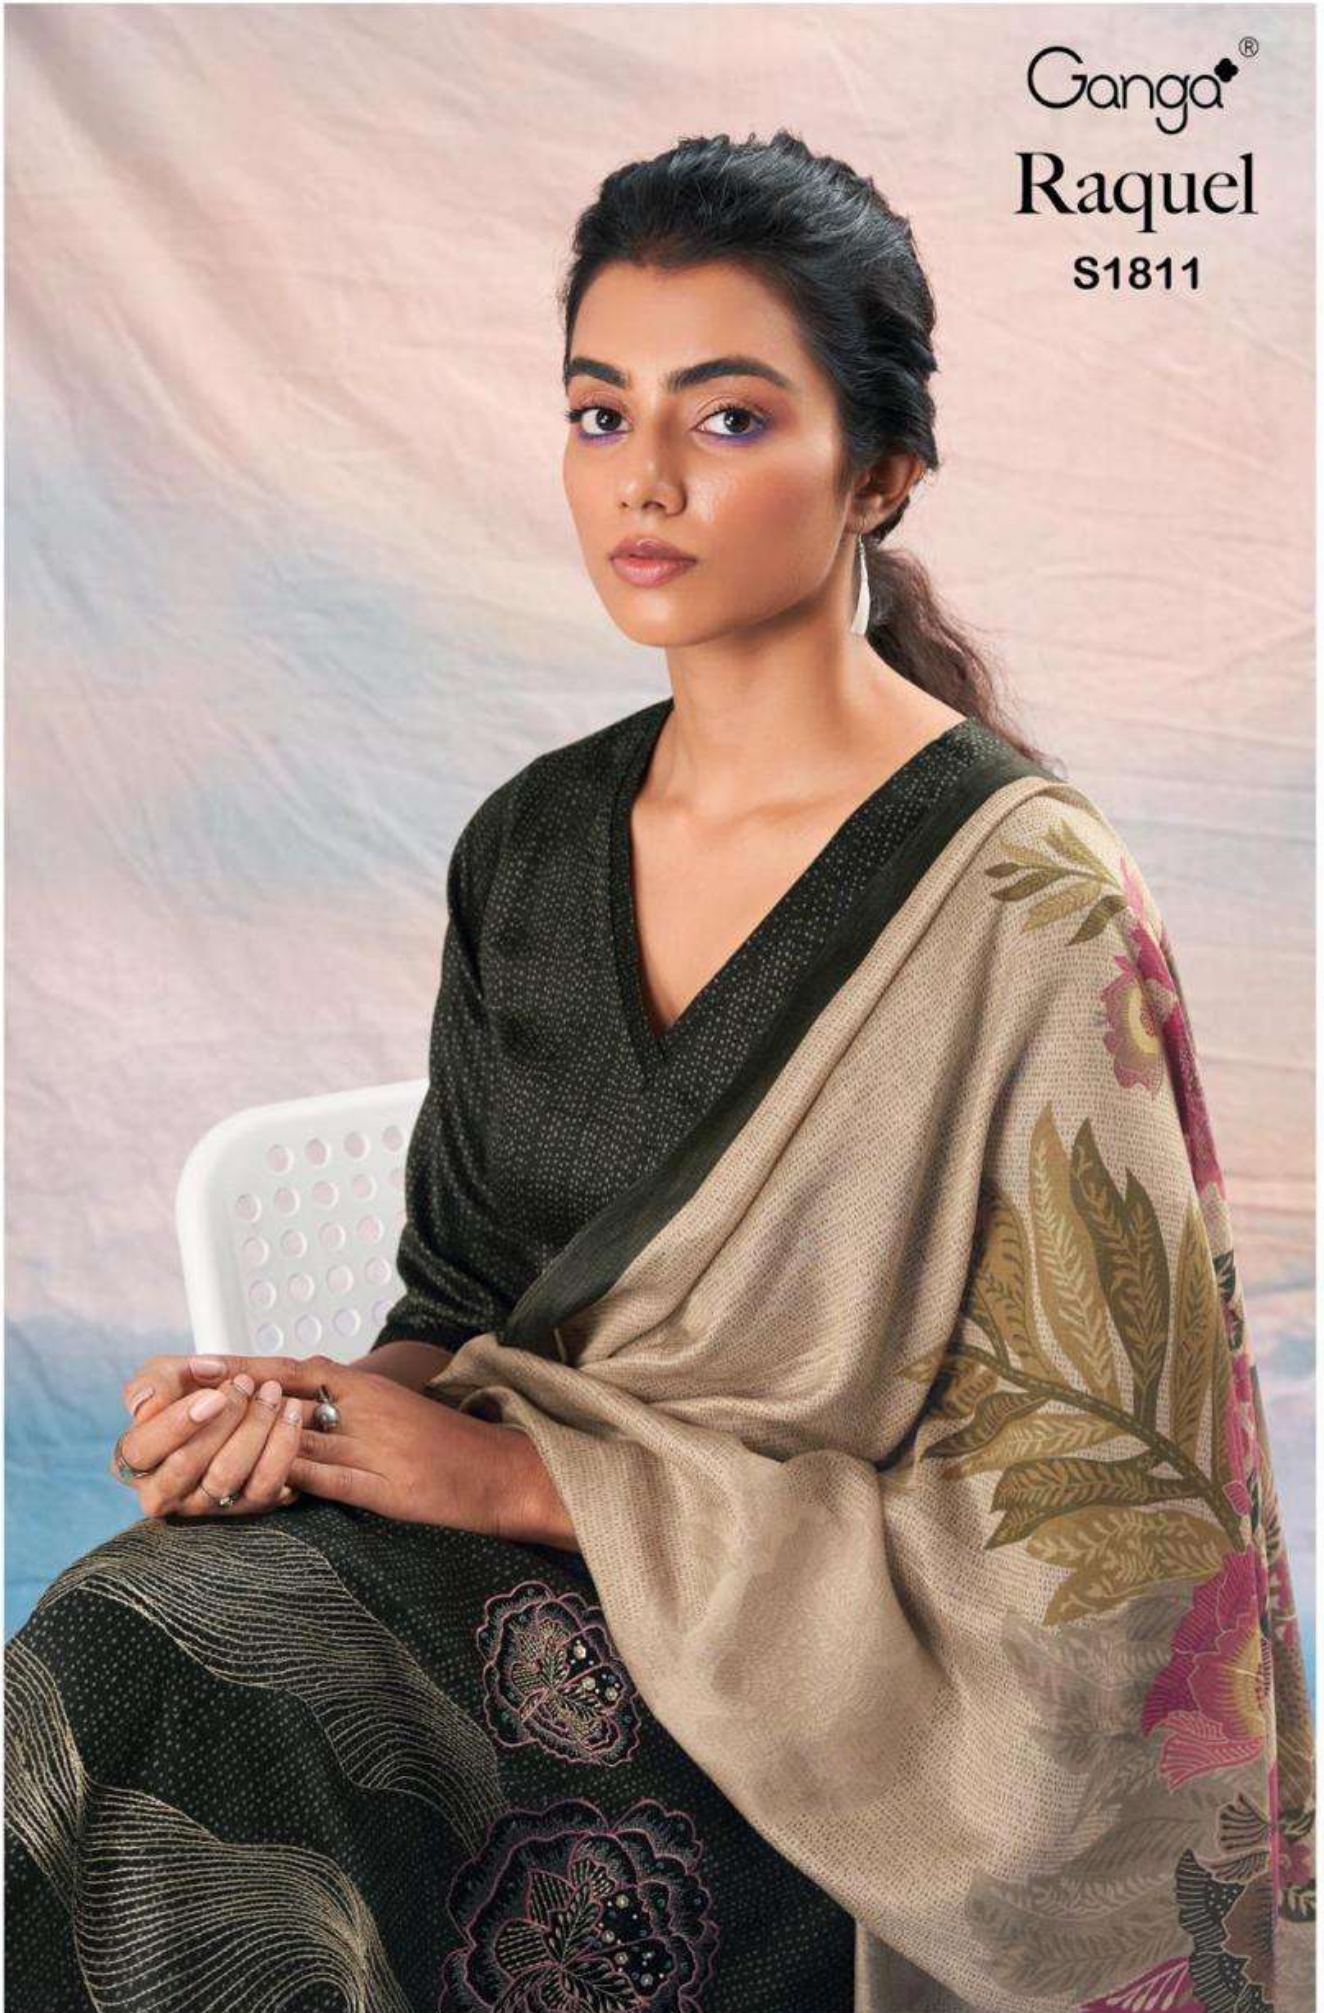

Ganga®
Raquel
S1811

S1811-A

S1811-B

S1811-C

S1811-D

Ganga®
Raquel
S1811-A/B/C/D

PRODUCT NAME	RAQUEL
D.NO.	S1811
DESCRIPTION	TOP PREMIUM COTTON SILK PRINTED WITH EMBROIDERY AND HAND WORK BOTTOM PREMIUM COTTON SILK SOLID COLOUR DUPATTA FINEST BEMBERG LAWN PRINTED
HSN CODE	520851
WHOLESALE PRICE	1640/- EACH+GST(EXTRA)