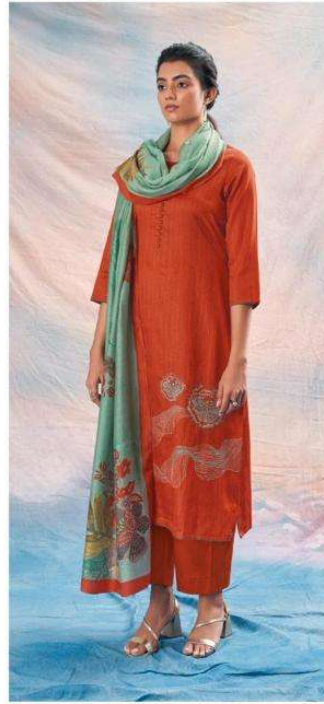

Ganga®
Raquel
S1811

S1811-A

S1811-B

S1811-C

S1811-D

Ganga®
Raquel
S1811-A/B/C/D

PRODUCT NAME	RAQUEL
D.NO.	S1811
DESCRIPTION	TOP PREMIUM COTTON SILK PRINTED WITH EMBROIDERY AND HAND WORK BOTTOM PREMIUM COTTON SILK SOLID COLOUR DUPATTA FINEST BEMBERG LAWN PRINTED
HSN CODE	520851
WHOLESALE PRICE	1640/- EACH+GST(EXTRA)