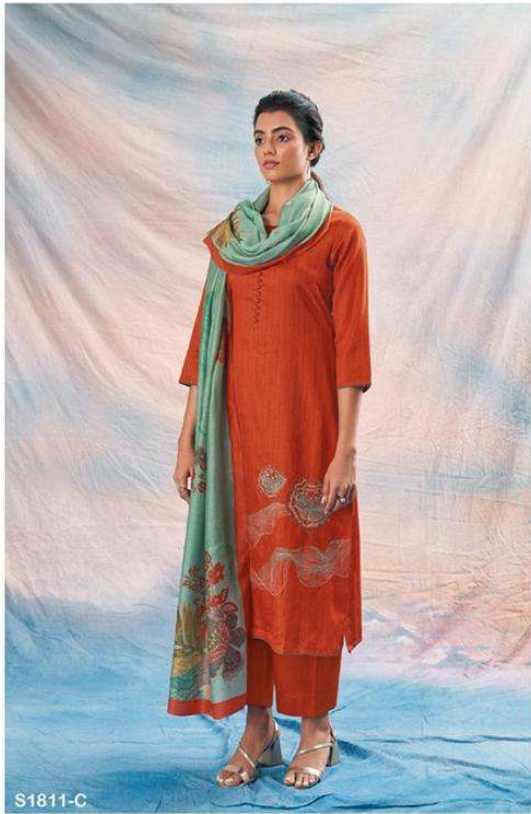

Ganga®
Raquel
S1811

S1811-A

S1811-B

S1811-C

S1811-D

Ganga®
Raquel
S1811-A/B/C/D

PRODUCT NAME	RAQUEL
D.NO.	S1811
DESCRIPTION	TOP PREMIUM COTTON SILK PRINTED WITH EMBROIDERY AND HAND WORK BOTTOM PREMIUM COTTON SILK SOLID COLOUR DUPATTA FINEST BEMBERG LAWN PRINTED
HSN CODE	520851
WHOLESALE PRICE	1640/- EACH+GST(EXTRA)