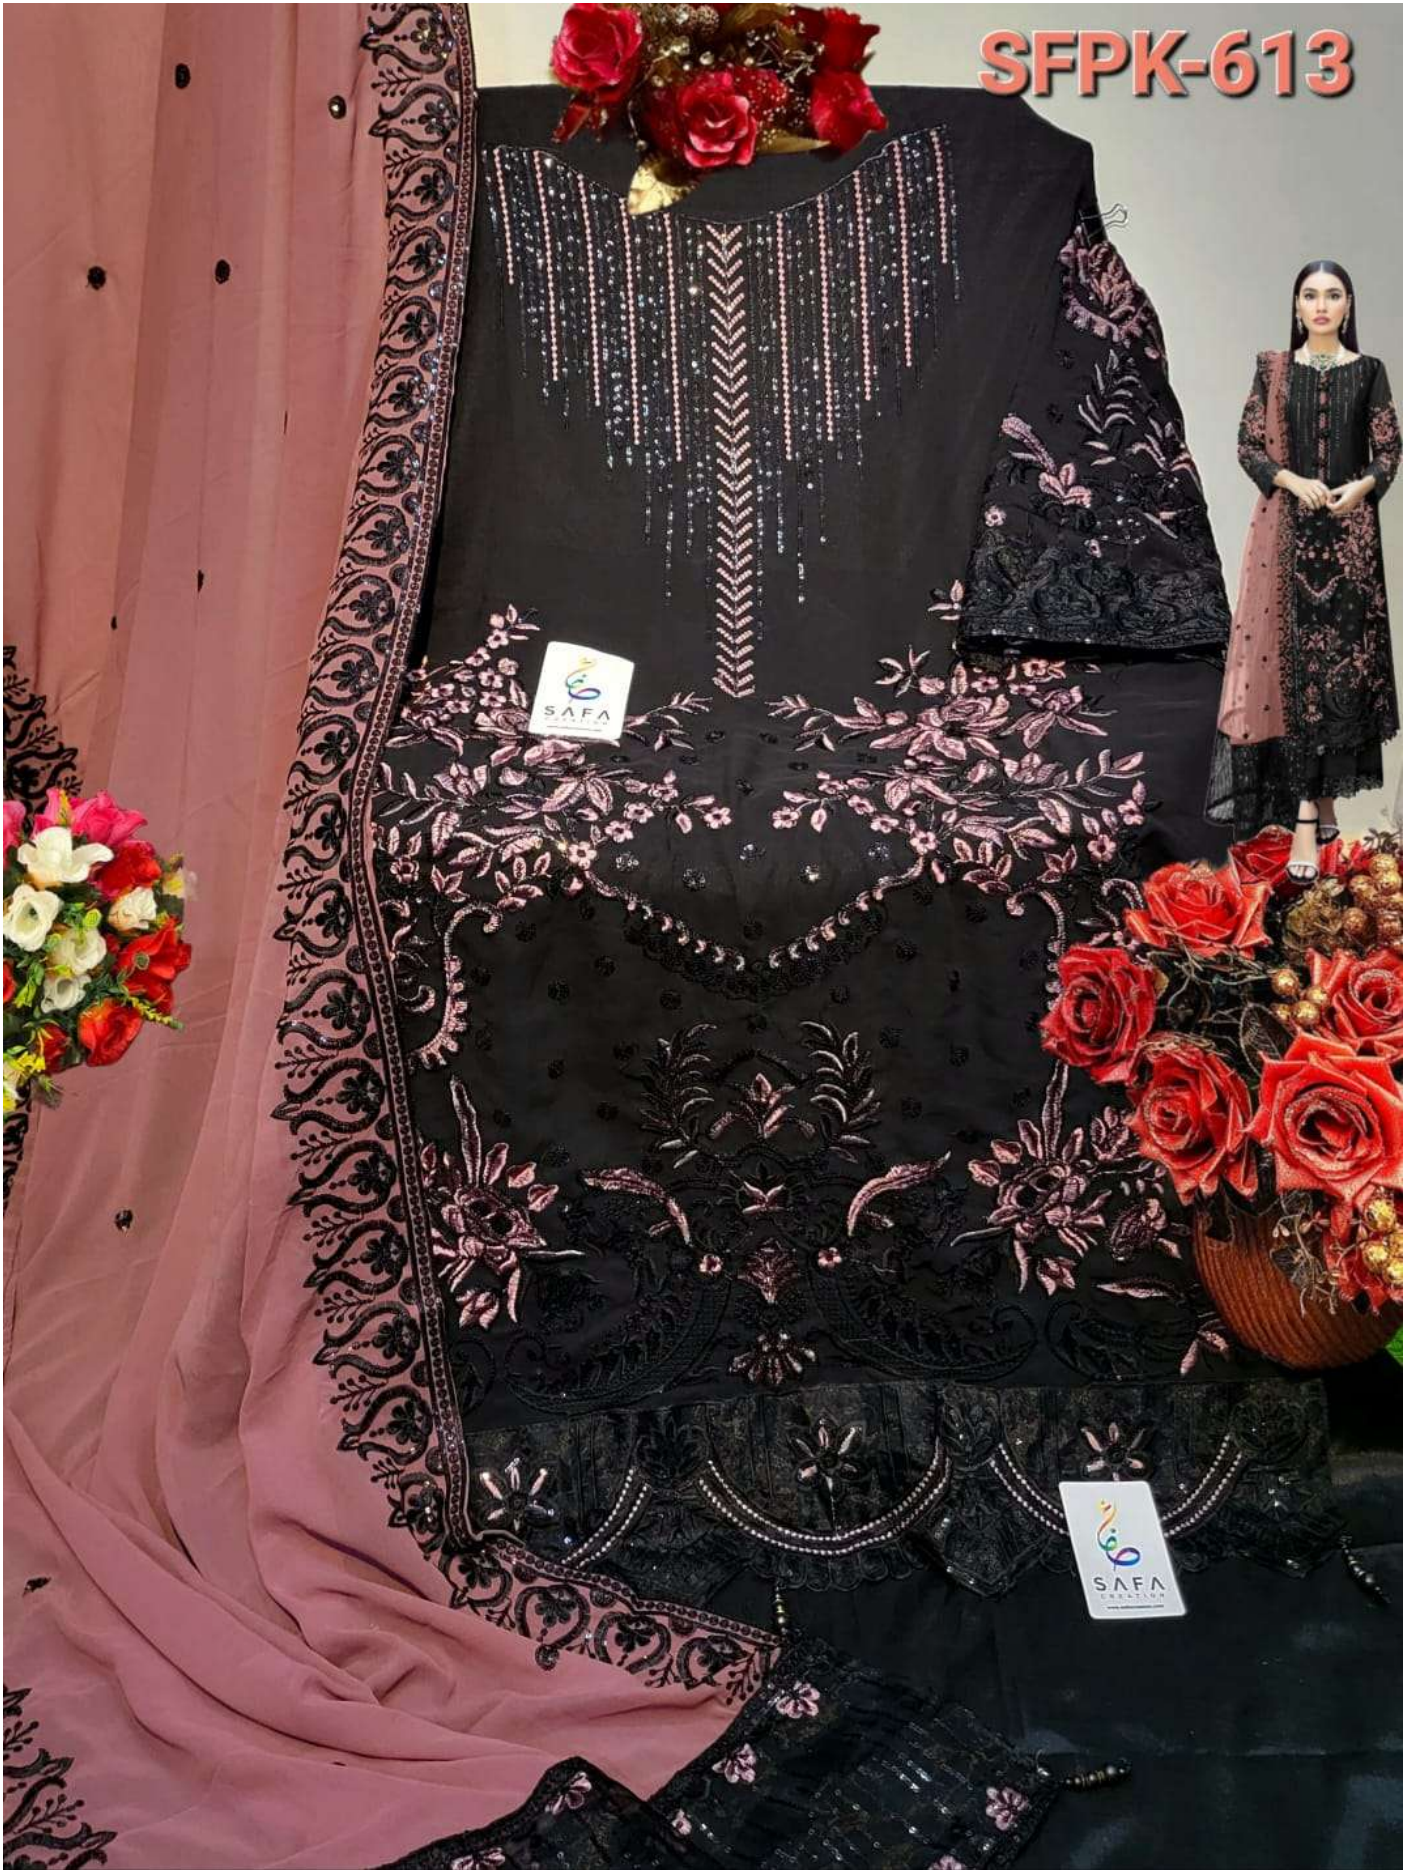

SFPK-613

SAFA

SAFA