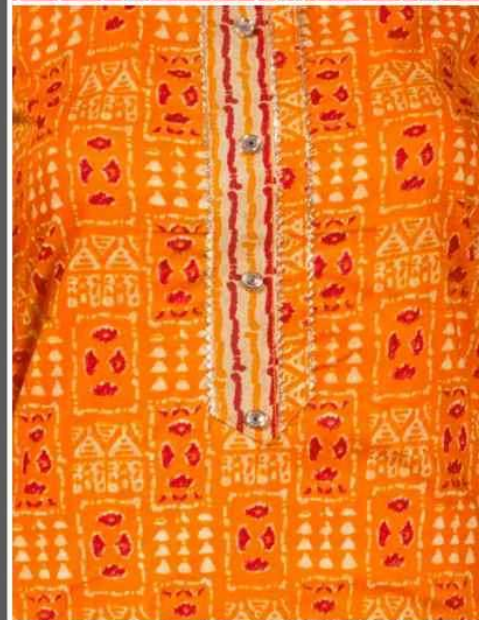

MARUTI (0186)

MARUTI

Top : Pure Mal Cotton Print With Work.

Bottom :- Pure Mal Cotton Print.

Dupatta :- Pure Mal Cotton Print.

0186-A

MARUTI

Top : Pure Mal Cotton Print With Work.

Bottom :- Pure Mal Cotton Print.

Dupatta :- Pure Mal Cotton Print.

0186-B

MARUTI

Top : Pure Mal Cotton Print With Work.

Bottom :- Pure Mal Cotton Print.

Dupatta :- Pure Mal Cotton Print.

0186-C

MARUTI

Top : Pure Mal Cotton Print With Work.

Bottom :- Pure Mal Cotton Print.

Dupatta :- Pure Mal Cotton Print.

0186-D

MARUTI
(0186)

Top : Pure Mal Cotton Print With Work.
Bottom :- Pure Mal Cotton Print.
Dupatta :- Pure Mal Cotton Print.