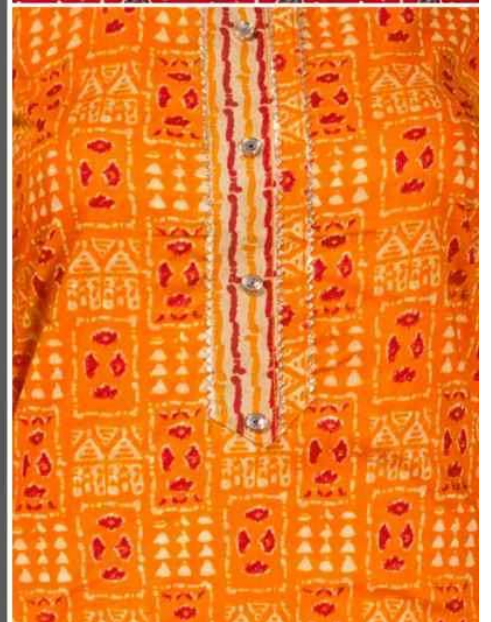

MARUTI (0186)

MARUTI

Top : Pure Mal Cotton Print With Work.

Bottom :- Pure Mal Cotton Print.

Dupatta :- Pure Mal Cotton Print.

0186-A

MARUTI

Top : Pure Mal Cotton Print With Work.

Bottom :- Pure Mal Cotton Print.

Dupatta :- Pure Mal Cotton Print.

0186-B

MARUTI

Top : Pure Mal Cotton Print With Work.

Bottom :- Pure Mal Cotton Print.

Dupatta :- Pure Mal Cotton Print.

0186-C

MARUTI

Top : Pure Mal Cotton Print With Work.

Bottom :- Pure Mal Cotton Print.

Dupatta :- Pure Mal Cotton Print.

0186-D

MARUTI
(0186)

Top : Pure Mal Cotton Print With Work.
Bottom :- Pure Mal Cotton Print.
Dupatta :- Pure Mal Cotton Print.