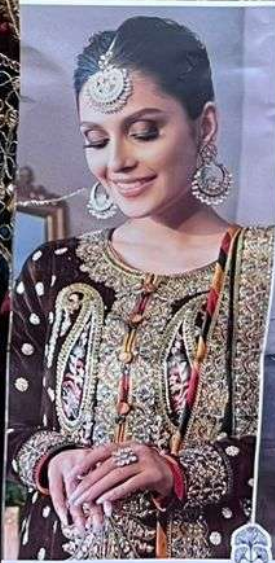

ZAHA  
AAEESHA  
VOL-2

10113 HITS COLOURS

AAEESHA  
VOL-2

**TOP** Fox Georgette  
with Embroidery

ZAHA

**BOTTOM-INNER** Dull santoon

D.No.10113-E

**DUPATTA** Nazmin  
with Embroidery

AAEESHA VOL-2 ZAHA D.No.10113-F  
TOP Fox Georgette with Embroidery BOTTOM-INNER Dull tansoo with Embroidery

AAEESHA  
VOL-2

**TOP** Fox Georgette  
with Embroidery

ZAHA

**BOTTOM-INNER** Dull santoon

D.No.10113-F