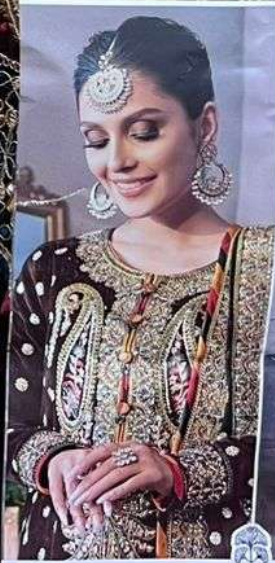

ZAHA AAEESHA

VOL-2

10113 HITS COLOURS

AAEESHA
VOL-2

TOP Fox Georgette
with Embroidery

ZAHA

BOTTOM-INNER Dull santoon

D.No.10113-E

DUPATTA Nazmin
with Embroidery

AAEESHA VOL-2 ZAHA D.No.10113-F
TOP Fox Georgette with Embroidery BOTTOM-INNER Dull tansoo with Embroidery

AAEESHA
VOL-2

TOP Fox Georgette
with Embroidery

ZAHA

BOTTOM-INNER Dull santoon