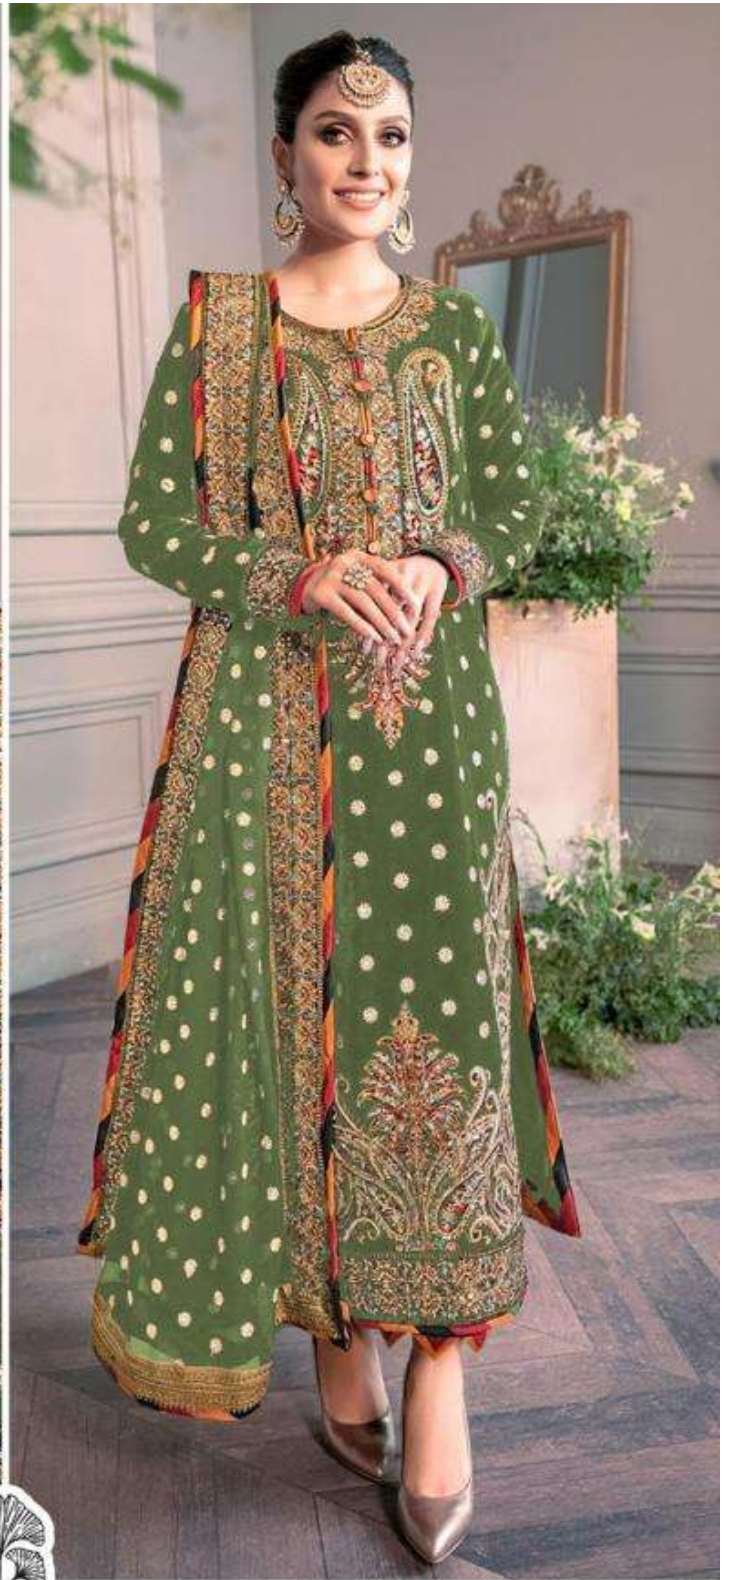

ZAHA AAEESHA

VOL-2

10113 HITS COLOURS

AAEESHA
VOL-2

TOP Fox Georgette
with Embroidery

ZAHA

BOTTOM-INNER Dull santoon

D.No.10113-E

DUPATTA Nazmin
with Embroidery

AAEESHA VOL-2 ZAHA D.No.10113-F
TOP Fox Georgette with Embroidery BOTTOM-INNER Dull tansoo with Embroidery

AAEESHA
VOL-2

TOP Fox Georgette
with Embroidery

ZAHA

BOTTOM-INNER Dull santoon

D.No.10113-F

DUPATTA Nazmin
with Embroidery

AAEESHA VOL.2 D.No.10113-E
TOP - Full Sleeves with Embroidery
ZAHN
DUPATTA - Nazam with Embroidery

AAEESHA
VOL-2

TOP Fox Georgette
with Embroidery

ZAHA

BOTTOM-INNER Dull santoon