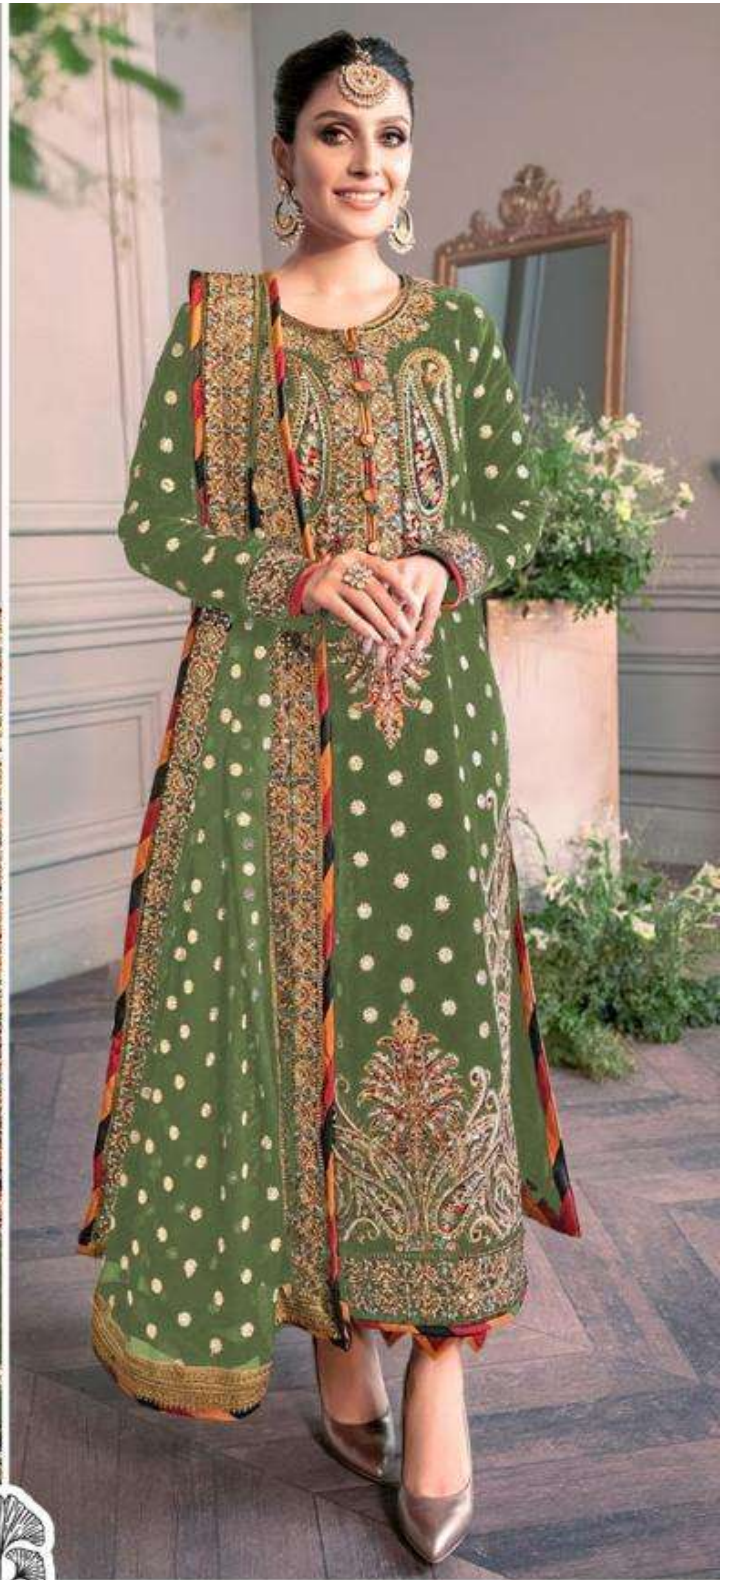

ZAHA  
AAEESHA  
VOL-2

10113 HITS COLOURS

AAEESHA  
VOL-2

**TOP** Fox Georgette  
with Embroidery

ZAHA

**BOTTOM-INNER** Dull santoon

D.No.10113-E

**DUPATTA** Nazmin  
with Embroidery

AAEESHA VOL-2 ZAHA D.No.10113-F  
TOP Fox Georgette with Embroidery BOTTOM-INNER Dull tansoo with Embroidery

AAEESHA  
VOL-2

**TOP** Fox Georgette  
with Embroidery

ZAHA

**BOTTOM-INNER** Dull santoon

D.No.10113-F

**DUPATTA** Nazmin  
with Embroidery

AAEESHA VOL.2 D.No.10113-E  
TOP - Full Sleeves with Embroidery  
ZAHN  
DUPATTA - Nazran with Embroidery

AAEESHA  
VOL-2

**TOP** Fox Georgette  
with Embroidery

ZAHA

**BOTTOM-INNER** Dull santoon