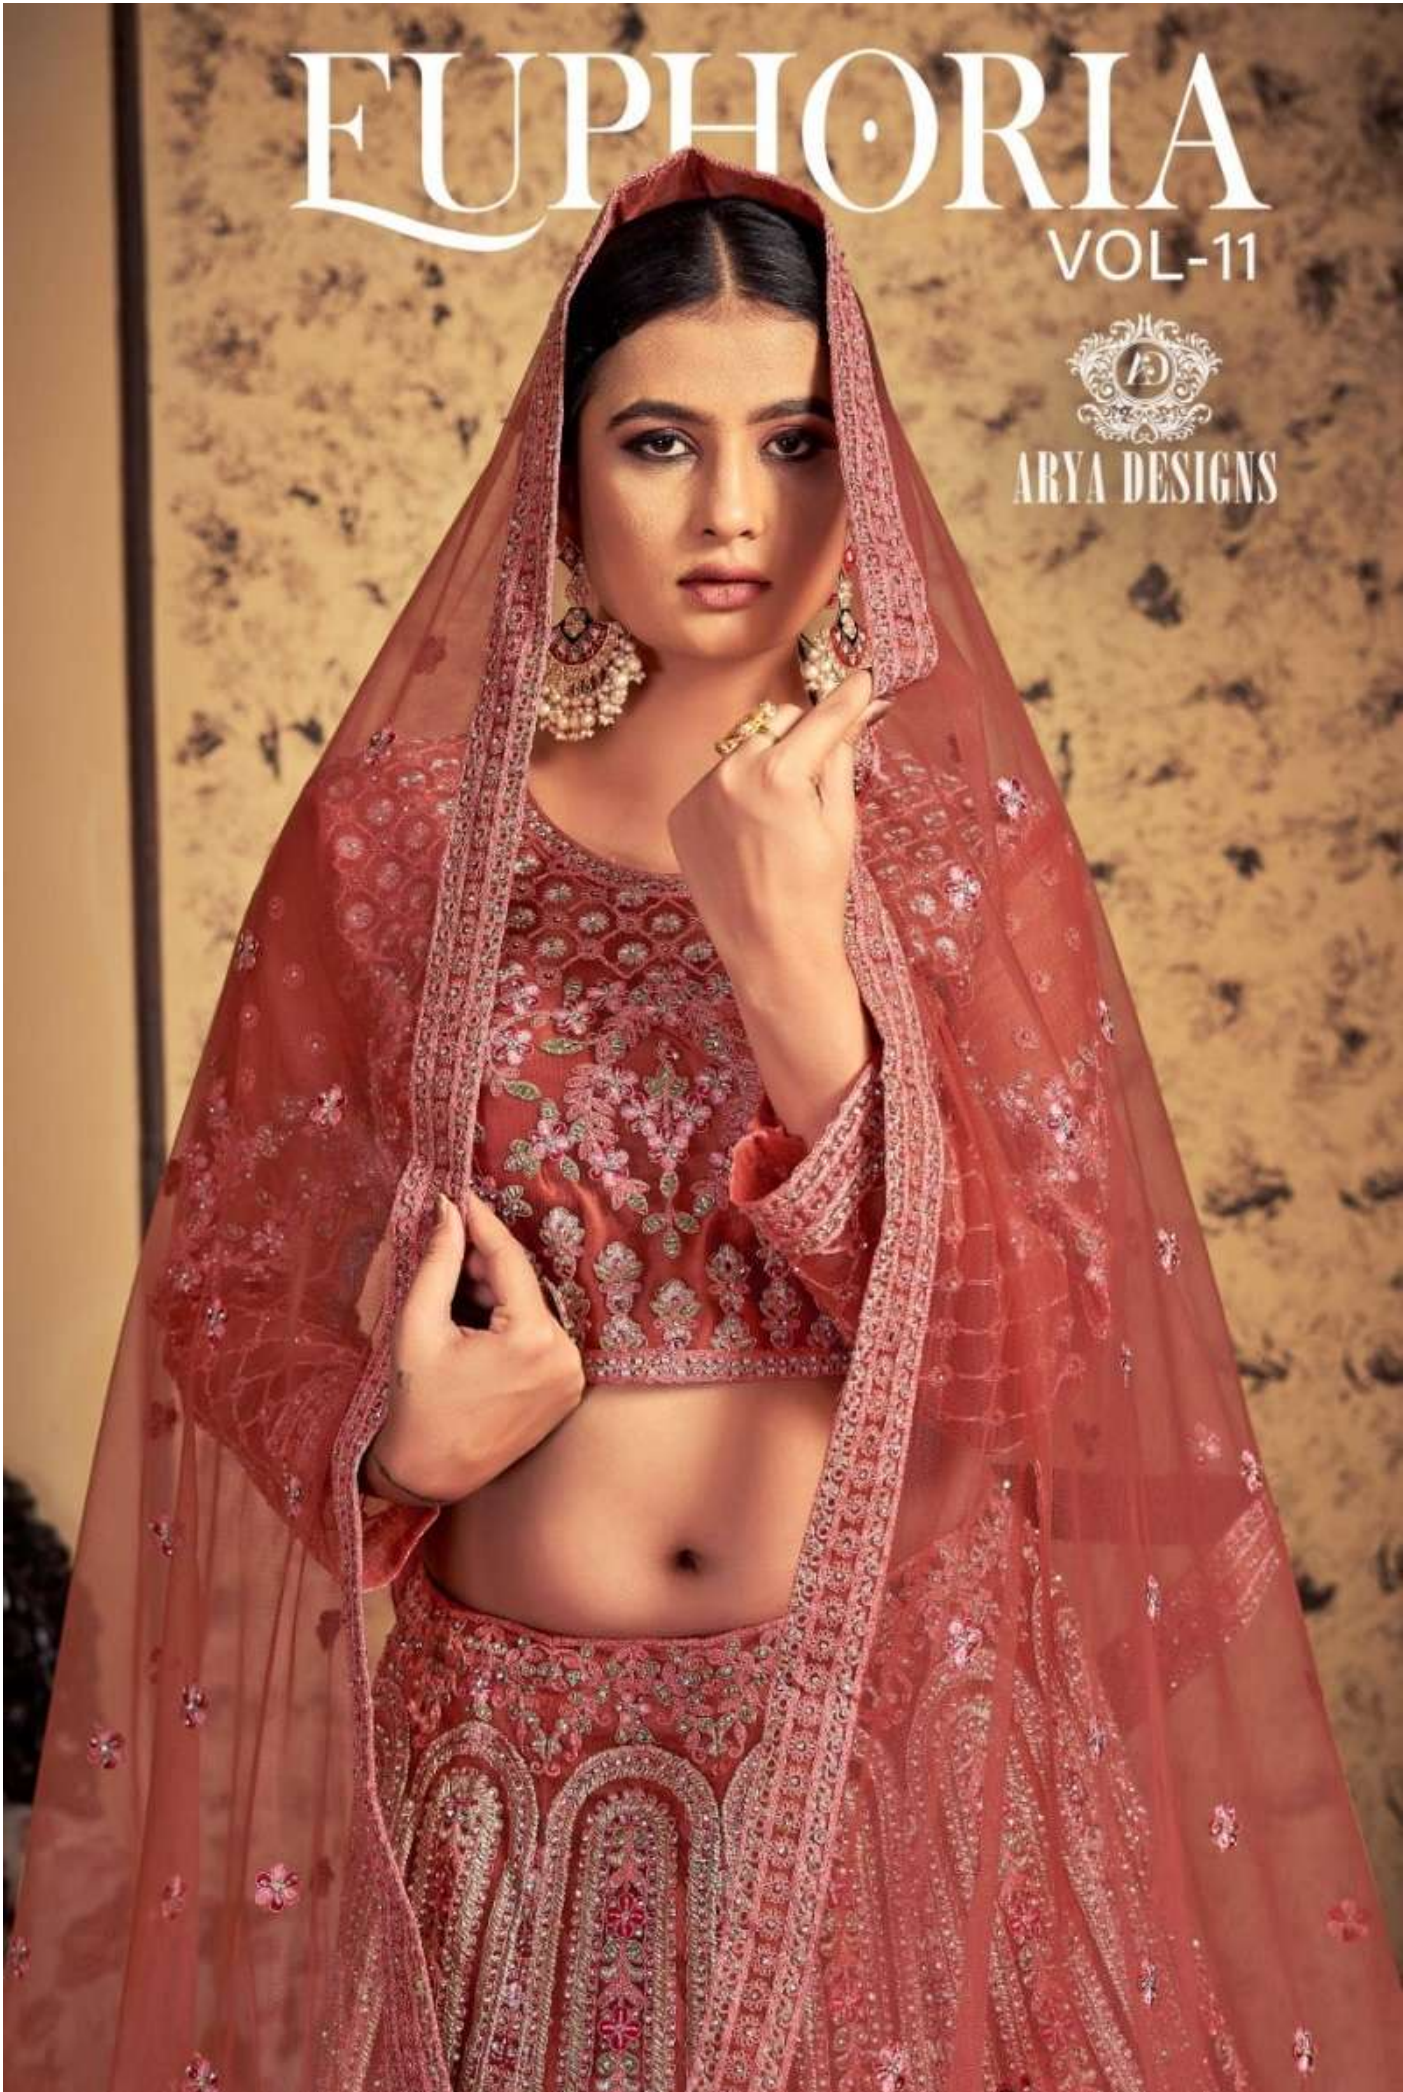

EUPHORIA

VOL-11

ARYA DESIGNS