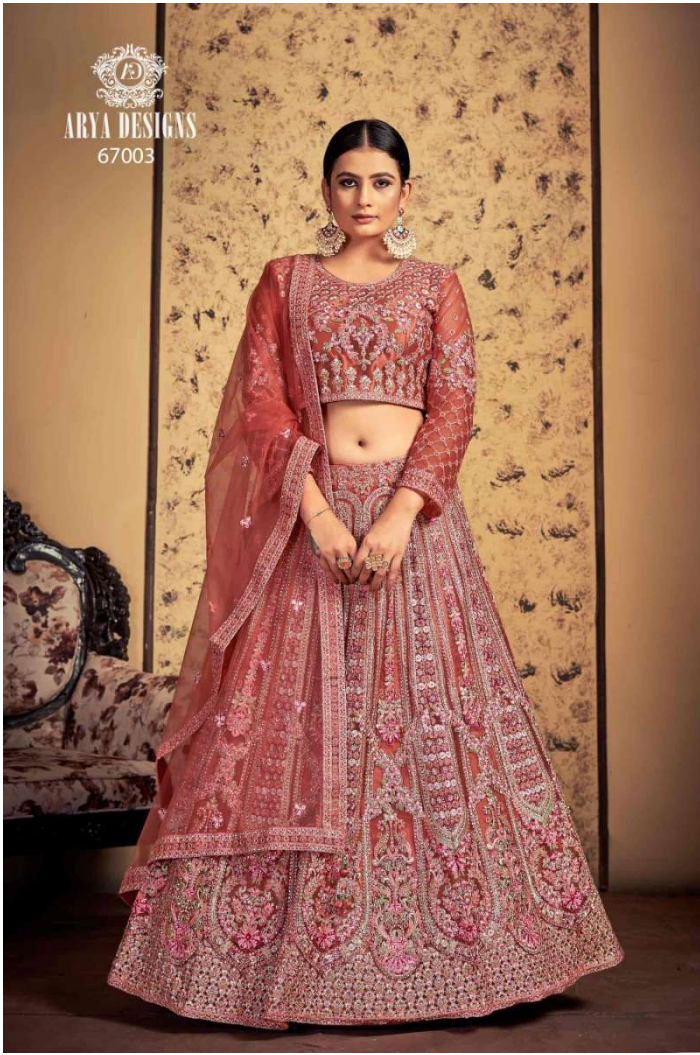

EUPHORIA

VOL-11

ARYA DESIGNS

ARYA DESIGNS

67001

ARYA DESIGNS

67002

ARYA DESIGNS
67003

ARYA DESIGNS
67004

ARYA DESIGNS
67005

A
EUN

SKU	MAIN COLOR	BLOUSE FABRIC	LEHENGA FABRIC	DUPATTA FABRIC	SIZE (STITCHED)	WORK
67001	PISTA	GEORGETTE	GEORGETTE	GEORGETTE	L, XL	THREAD, ZARKAN, GOTA
67002	NEON	ART SILK	ART SILK	GEORGETTE	L, XL	SEQUINS, THREAD
67003	PINK TAUPE	SOFT NET	SOFT NET	SOFT NET	L, XL	STONE, DORI
67004	MUSTARD	SOFT NET	SOFT NET	SOFT NET	L, XL	STONE, DORI
67005	MAUVE	SOFT NET	SOFT NET	SOFT NET	L, XL	STONE, DORI