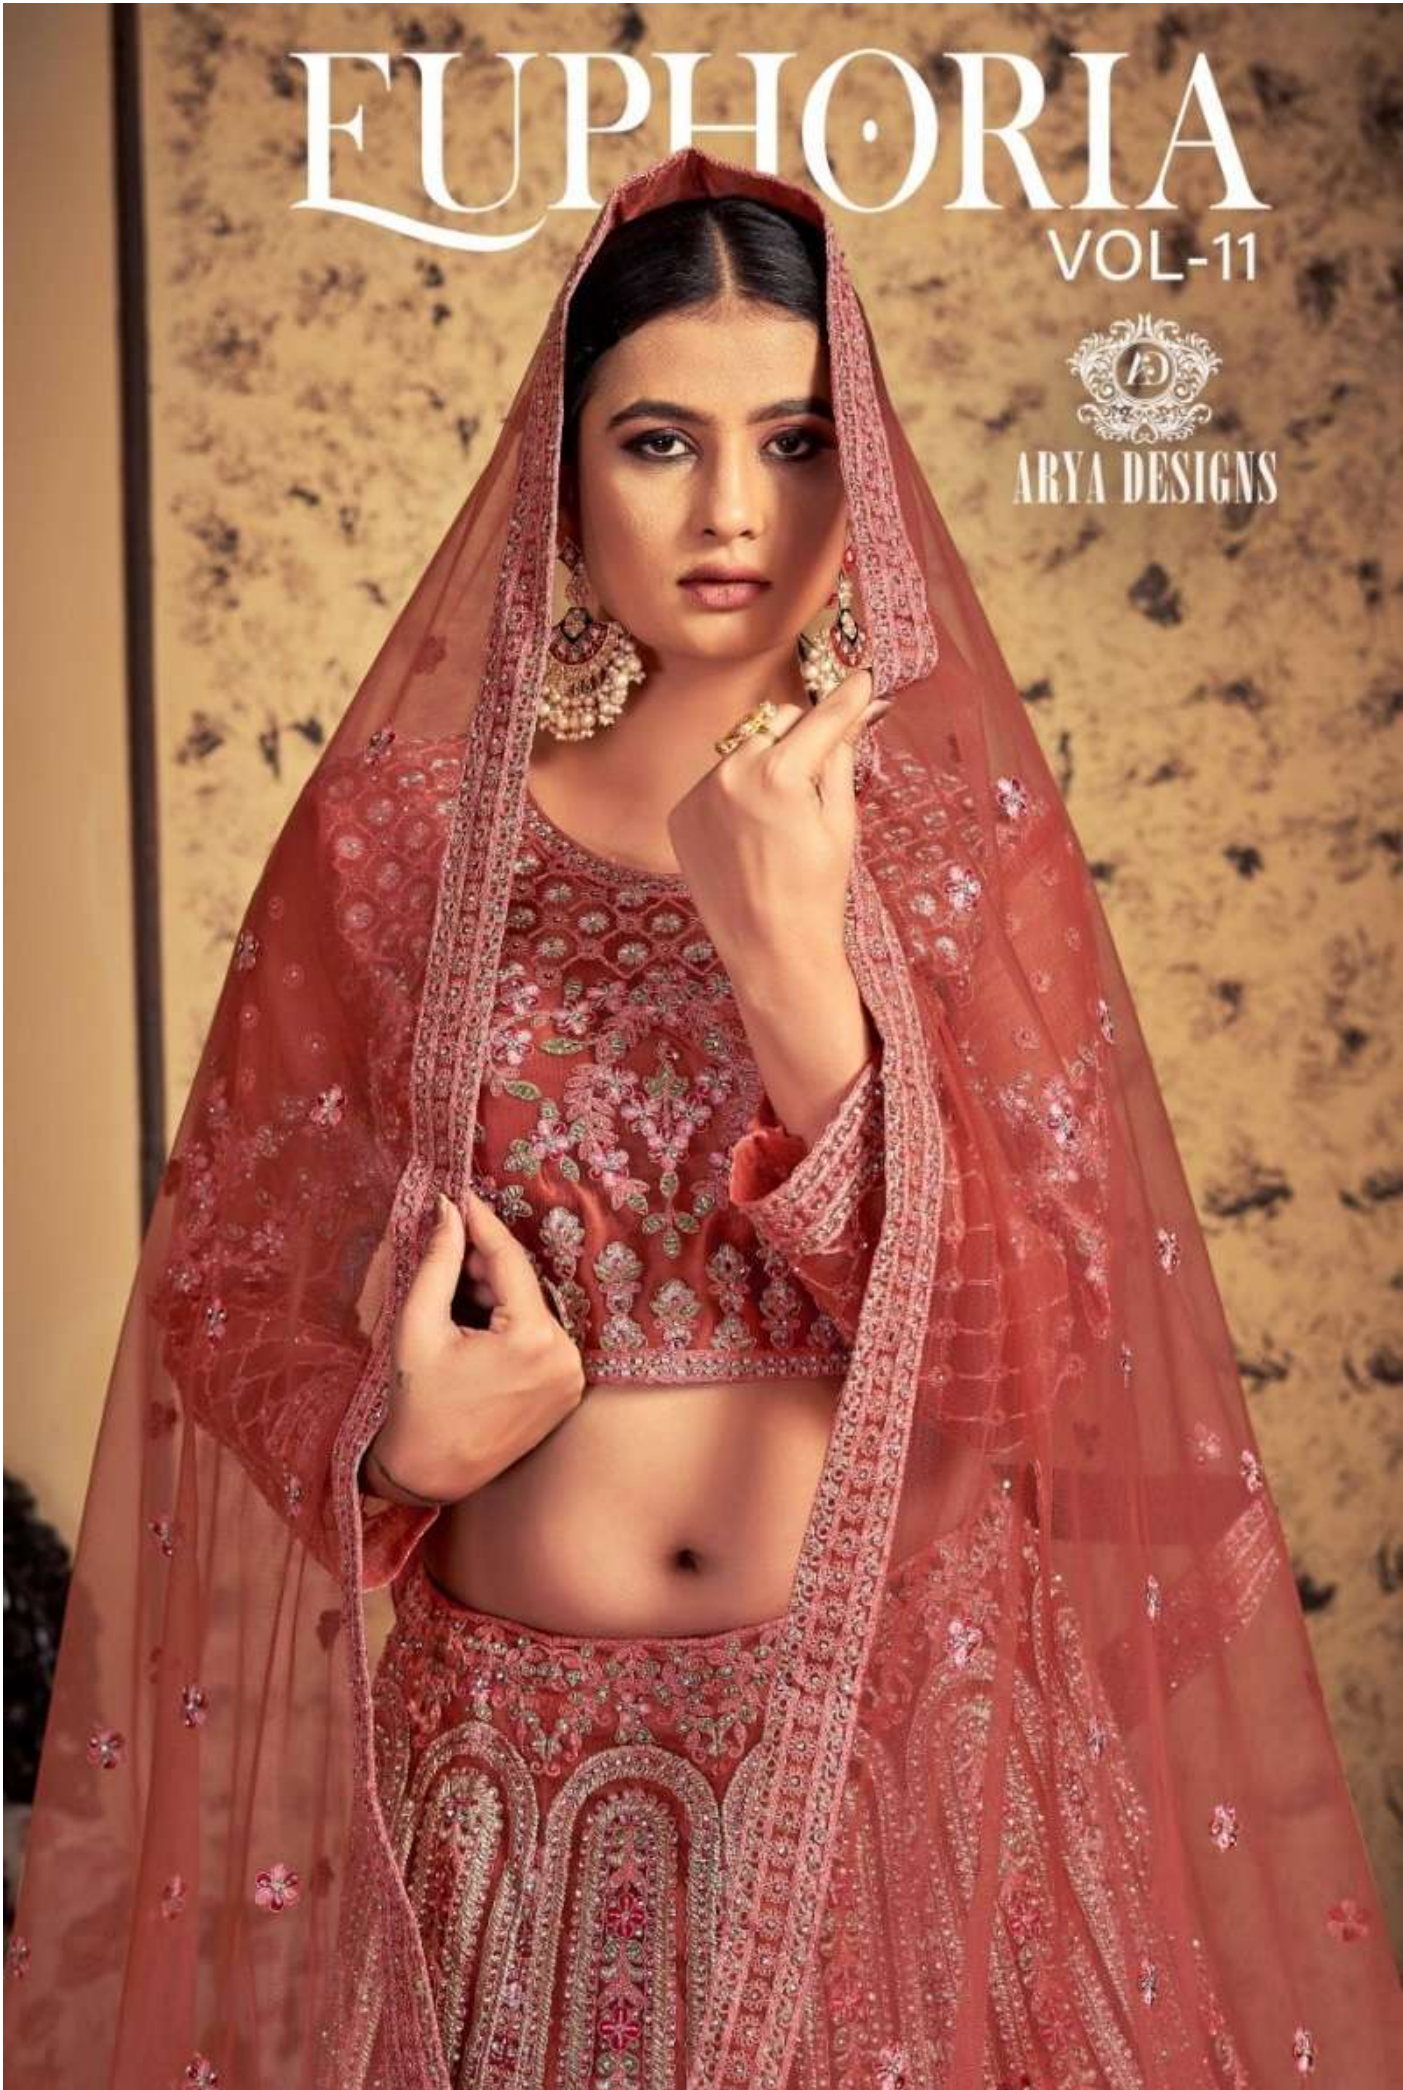

EUPHORIA

VOL-11

ARYA DESIGNS