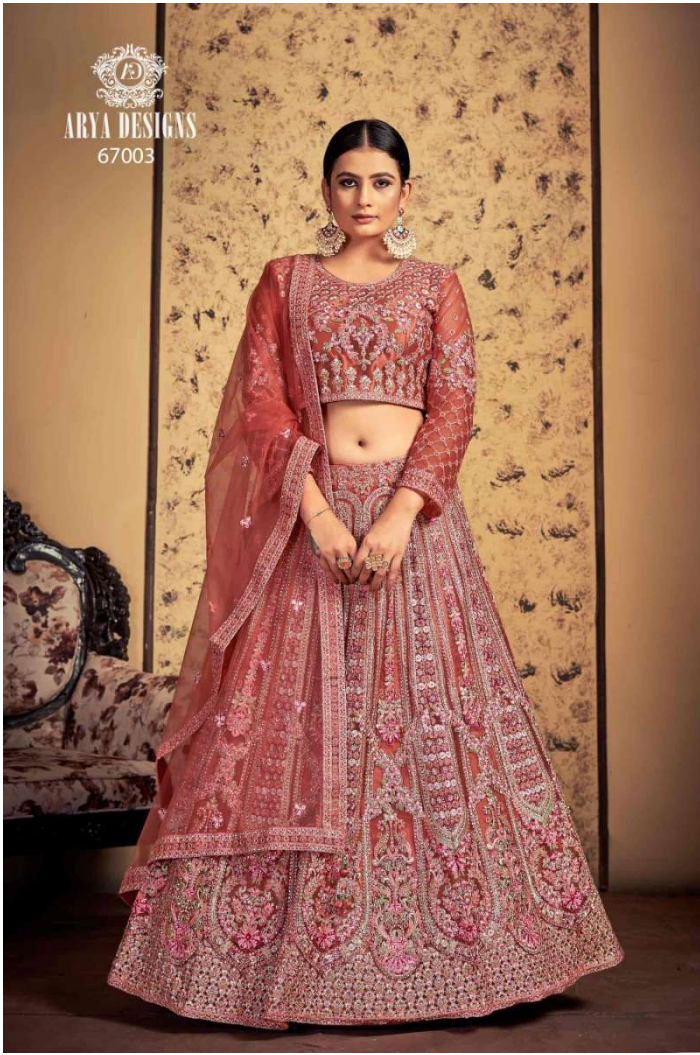

# EUPHORIA

VOL-11

ARYA DESIGNS

ARYA DESIGNS

67001

ARYA DESIGNS

67002

ARYA DESIGNS  
67003

ARYA DESIGNS  
67004

ARYA DESIGNS  
67005

A  
EUN

SKU	MAIN COLOR	BLOUSE FABRIC	LEHENGA FABRIC	DUPATTA FABRIC	SIZE (STITCHED)	WORK
67001	PISTA	GEORGETTE	GEORGETTE	GEORGETTE	L, XL	THREAD, ZARKAN, GOTA
67002	NEON	ART SILK	ART SILK	GEORGETTE	L, XL	SEQUINS, THREAD
67003	PINK TAUPE	SOFT NET	SOFT NET	SOFT NET	L, XL	STONE, DORI
67004	MUSTARD	SOFT NET	SOFT NET	SOFT NET	L, XL	STONE, DORI
67005	MAUVE	SOFT NET	SOFT NET	SOFT NET	L, XL	STONE, DORI