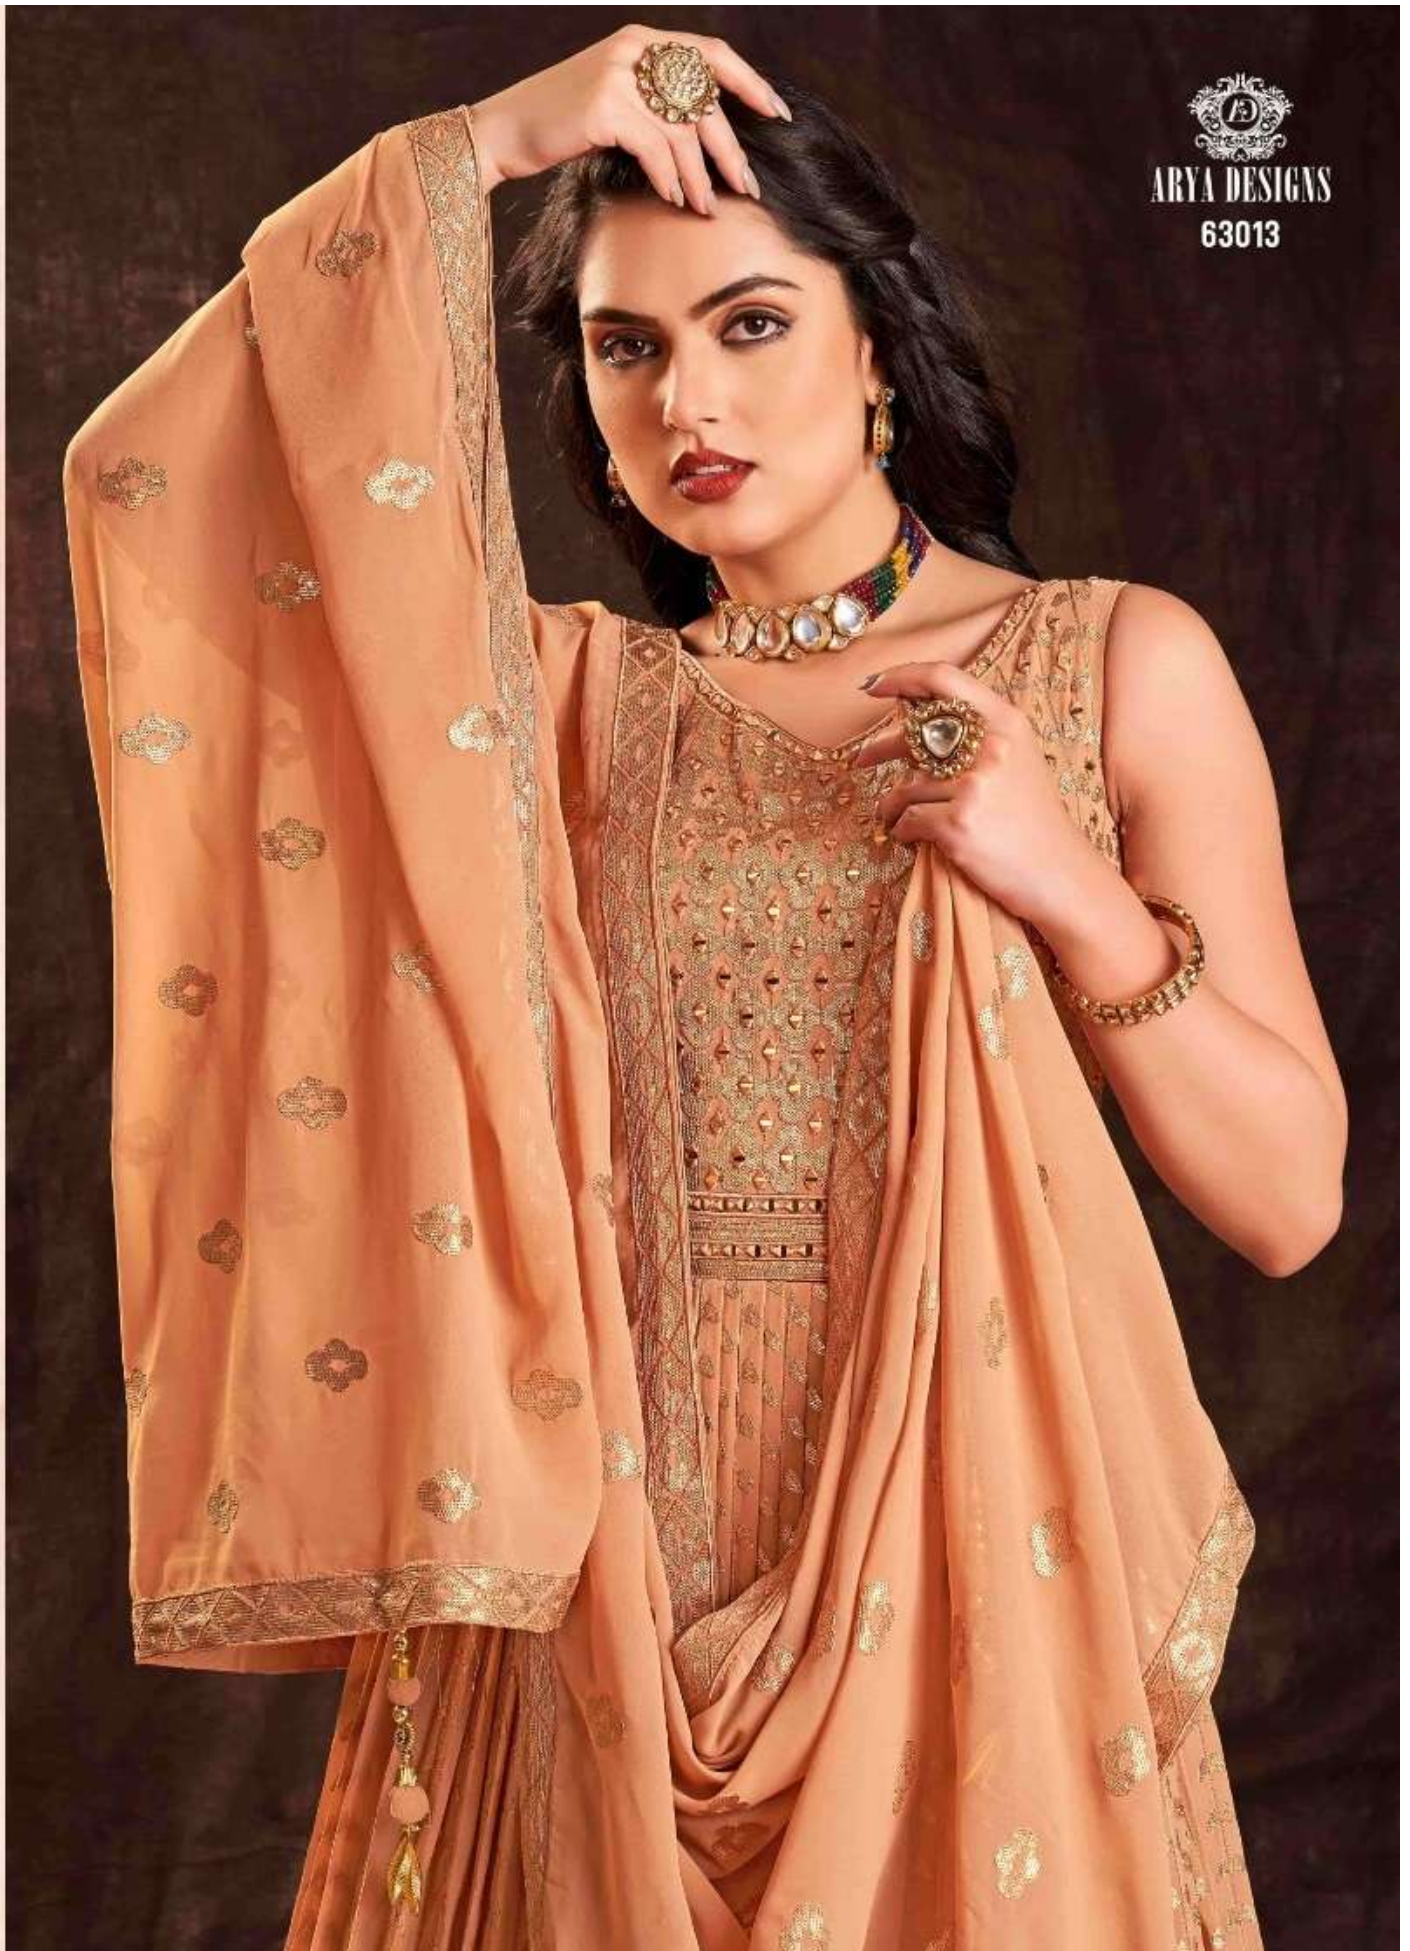

ARYA DESIGNS

63013