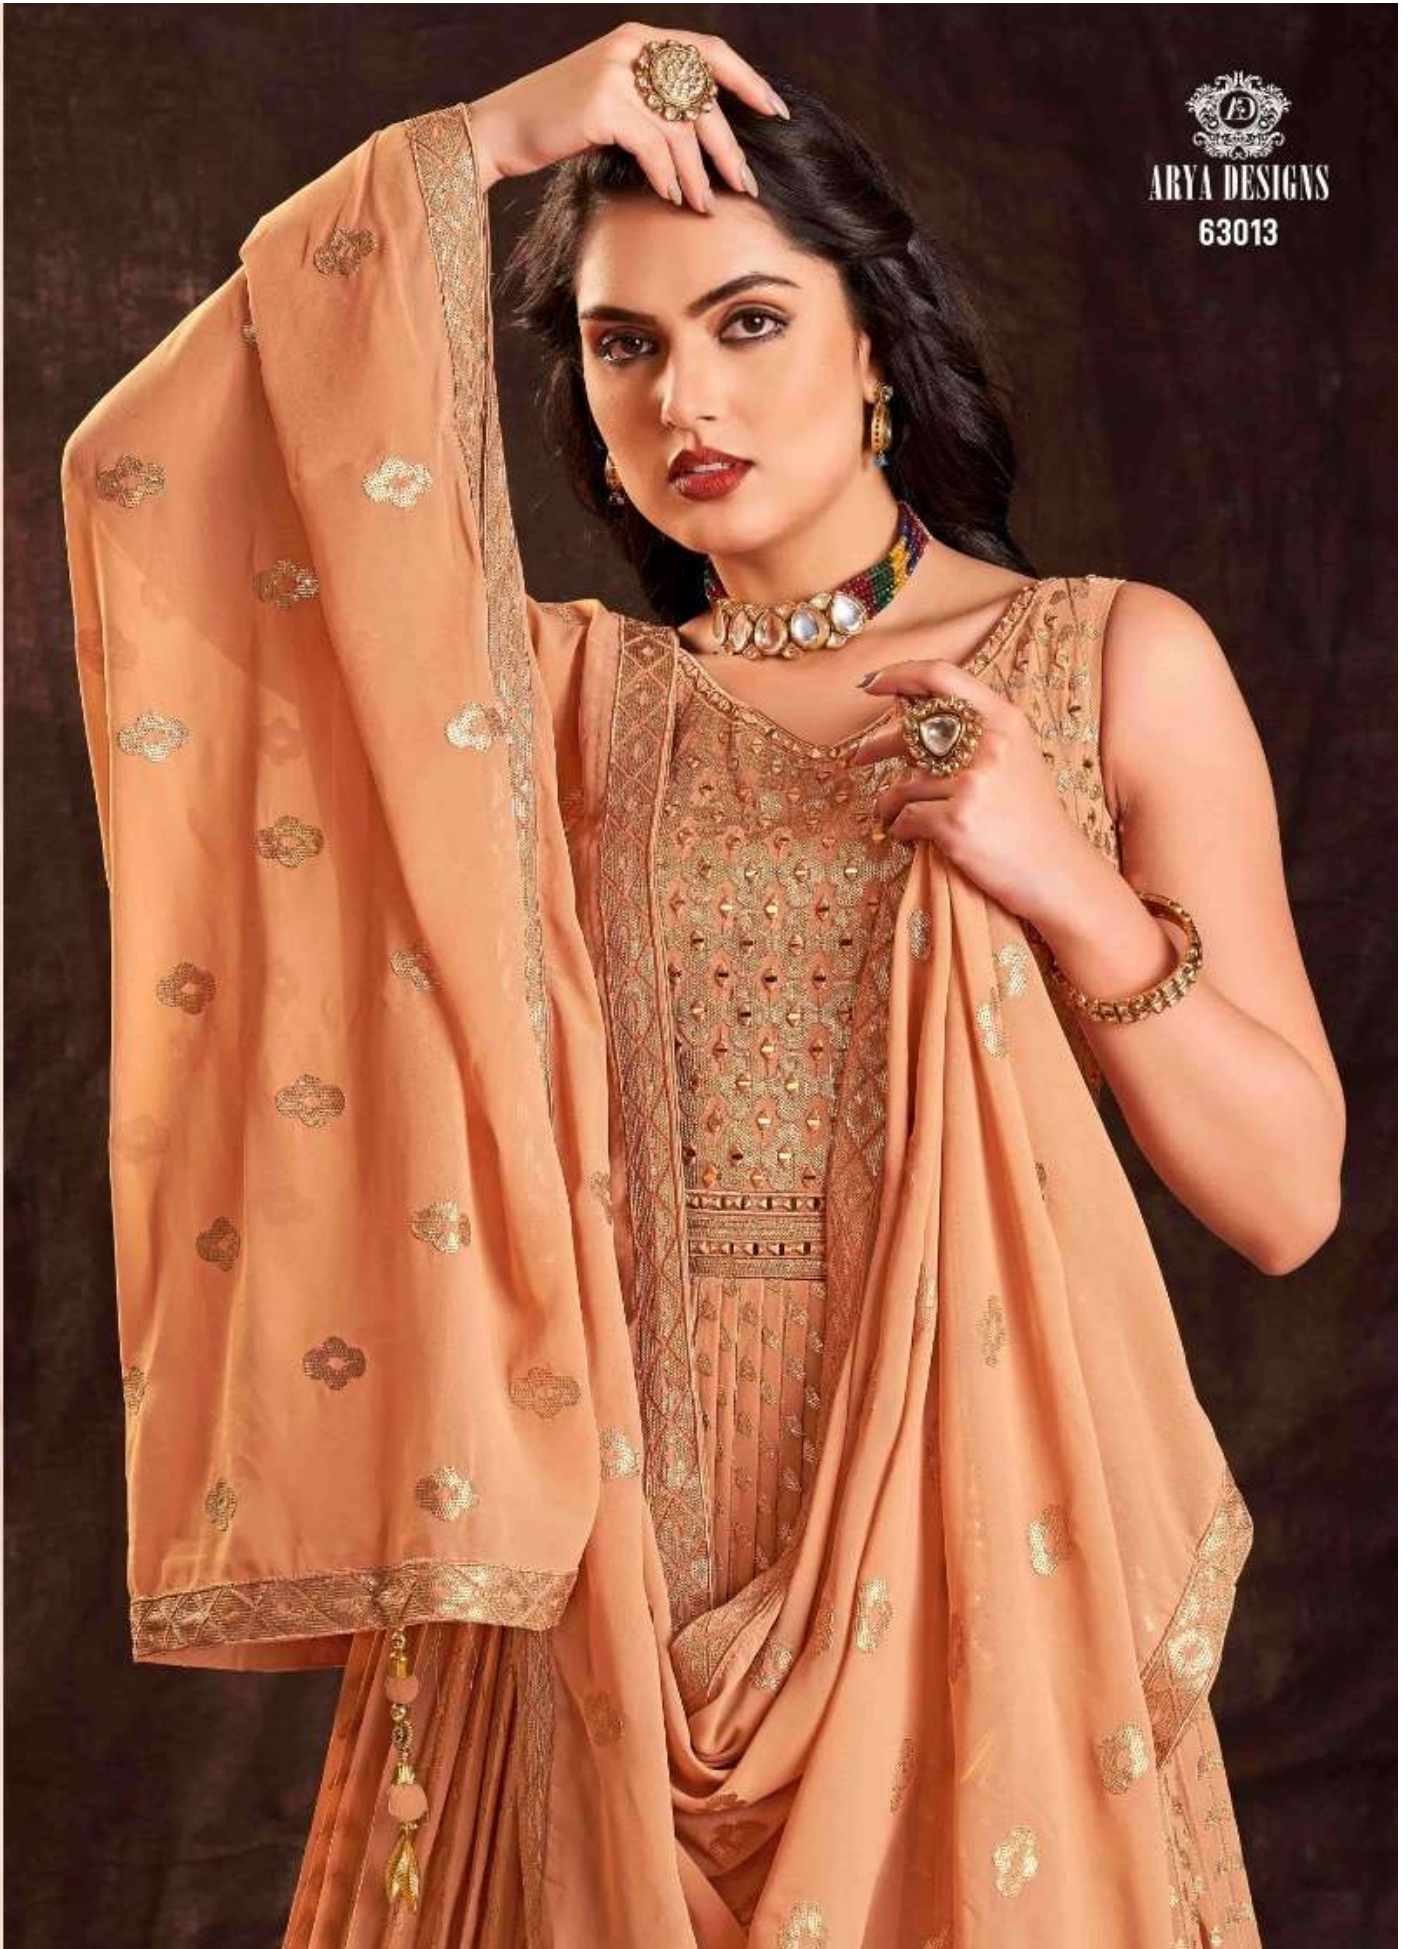

ARYA DESIGNS

63013