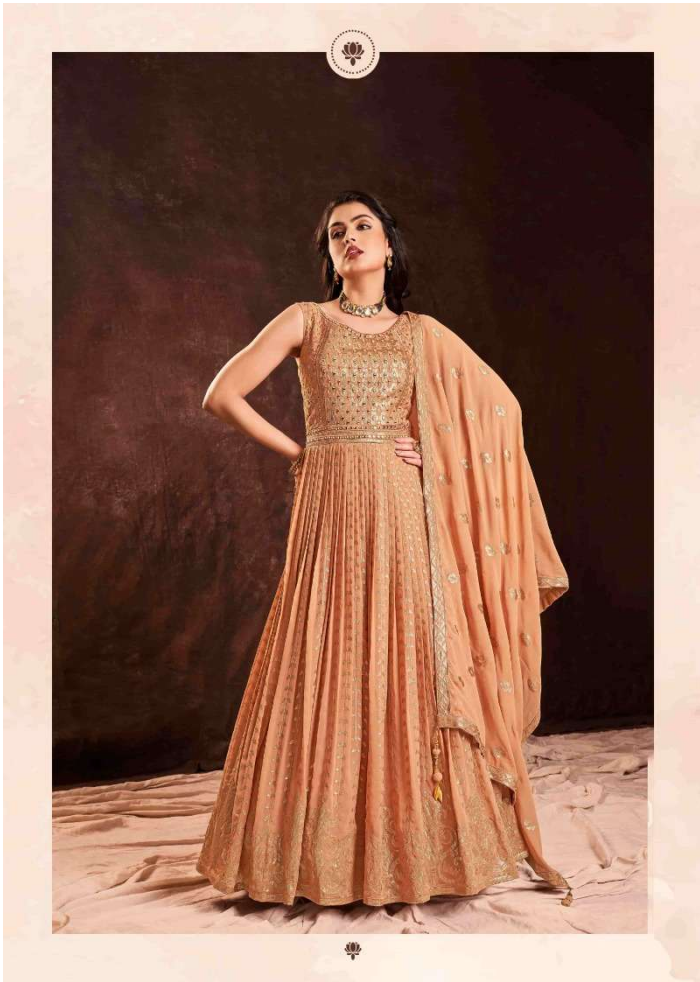

ARYA DESIGNS
63008

ARYA DESIGNS
63010

ARYA DESIGNS
63012

ARYA DESIGNS

ZOYA

VOL-03

SKU	MAIN COLOR	GOWN FABRIC	DUPATTA FABRIC	SIZE	WORK	PRICE
63001	PEACH	GEORGETTE	GEORGETTE	L,XL	SEQUIUNS	5590/- (FLAT) +(GST) +SHIPPING.
63002	PISTA	GEORGETTE	GEORGETTE	L,XL	SEQUIUNS	5590/- (FLAT) +(GST) +SHIPPING.
63003	CREAM	GEORGETTE	GEORGETTE	L,XL	SEQUIUNS	5590/- (FLAT) +(GST) +SHIPPING.
63004	CORAL	GEORGETTE	GEORGETTE	L,XL	SEQUIUNS	5590/- (FLAT) +(GST) +SHIPPING.
63005	PINK	GEORGETTE	GEORGETTE	L,XL	SEQUIUNS	5590/- (FLAT) +(GST) +SHIPPING.
63006	BABY PINK	GEORGETTE	GEORGETTE	L,XL	SEQUIUNS	5590/- (FLAT) +(GST) +SHIPPING.
63007	MAUVE	GEORGETTE	GEORGETTE	L,XL	SEQUIUNS	5590/- (FLAT) +(GST) +SHIPPING.
63008	ORANGE	GEORGETTE	GEORGETTE	L,XL	SEQUIUNS	5590/- (FLAT) +(GST) +SHIPPING.
63009	GREEN	GEORGETTE	GEORGETTE	L,XL	SEQUIUNS	5590/- (FLAT) +(GST) +SHIPPING.
63010	OLIVE	GEORGETTE	GEORGETTE	L,XL	SEQUIUNS	5590/- (FLAT) +(GST) +SHIPPING.
63011	BLUE	GEORGETTE	GEORGETTE	L,XL	SEQUIUNS	5590/- (FLAT) +(GST) +SHIPPING.
63012	BLUE	GEORGETTE	GEORGETTE	L,XL	SEQUIUNS	5590/- (FLAT) +(GST) +SHIPPING.
63013	APRICOT	GEORGETTE	GEORGETTE	L,XL	SEQUIUNS	5590/- (FLAT) +(GST) +SHIPPING.
63014	LIGHT BLUE	GEORGETTE	GEORGETTE	L,XL	SEQUIUNS	5590/- (FLAT) +(GST) +SHIPPING.