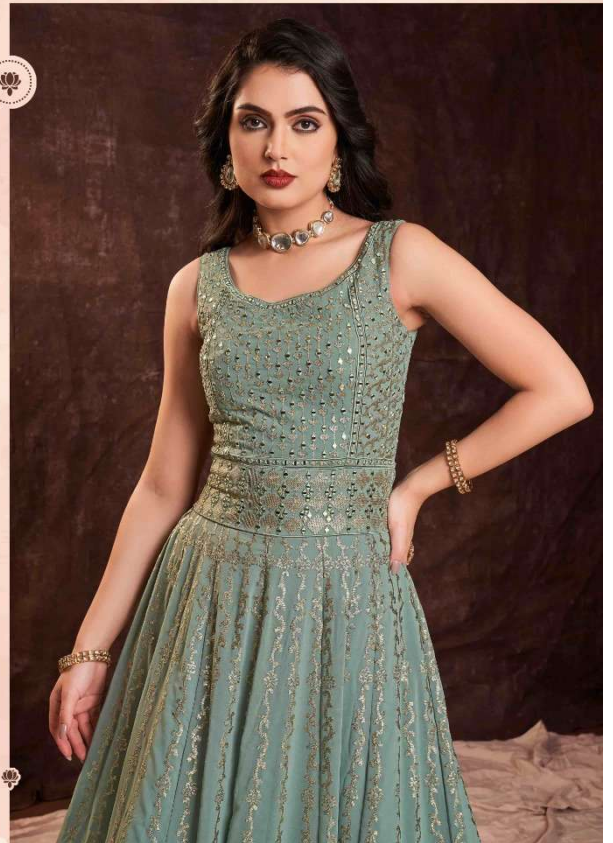

ARYA DESIGNS

63013

ARYA DESIGNS
63001

ARYA DESIGNS
63002

ARYA DESIGNS
63003

ARYA DESIGNS
63004

ARYA DESIGNS
63005

ARYA DESIGNS
63007

ARYA DESIGNS
63008

ARYA DESIGNS
63010

ARYA DESIGNS
63012

ARYA DESIGNS

ZOYA

VOL-03

SKU	MAIN COLOR	GOWN FABRIC	DUPATTA FABRIC	SIZE	WORK	PRICE
63001	PEACH	GEORGETTE	GEORGETTE	L,XL	SEQUIUNS	5590/- (FLAT) +(GST) +SHIPPING.
63002	PISTA	GEORGETTE	GEORGETTE	L,XL	SEQUIUNS	5590/- (FLAT) +(GST) +SHIPPING.
63003	CREAM	GEORGETTE	GEORGETTE	L,XL	SEQUIUNS	5590/- (FLAT) +(GST) +SHIPPING.
63004	CORAL	GEORGETTE	GEORGETTE	L,XL	SEQUIUNS	5590/- (FLAT) +(GST) +SHIPPING.
63005	PINK	GEORGETTE	GEORGETTE	L,XL	SEQUIUNS	5590/- (FLAT) +(GST) +SHIPPING.
63006	BABY PINK	GEORGETTE	GEORGETTE	L,XL	SEQUIUNS	5590/- (FLAT) +(GST) +SHIPPING.
63007	MAUVE	GEORGETTE	GEORGETTE	L,XL	SEQUIUNS	5590/- (FLAT) +(GST) +SHIPPING.
63008	ORANGE	GEORGETTE	GEORGETTE	L,XL	SEQUIUNS	5590/- (FLAT) +(GST) +SHIPPING.
63009	GREEN	GEORGETTE	GEORGETTE	L,XL	SEQUIUNS	5590/- (FLAT) +(GST) +SHIPPING.
63010	OLIVE	GEORGETTE	GEORGETTE	L,XL	SEQUIUNS	5590/- (FLAT) +(GST) +SHIPPING.
63011	BLUE	GEORGETTE	GEORGETTE	L,XL	SEQUIUNS	5590/- (FLAT) +(GST) +SHIPPING.
63012	BLUE	GEORGETTE	GEORGETTE	L,XL	SEQUIUNS	5590/- (FLAT) +(GST) +SHIPPING.
63013	APRICOT	GEORGETTE	GEORGETTE	L,XL	SEQUIUNS	5590/- (FLAT) +(GST) +SHIPPING.
63014	LIGHT BLUE	GEORGETTE	GEORGETTE	L,XL	SEQUIUNS	5590/- (FLAT) +(GST) +SHIPPING.