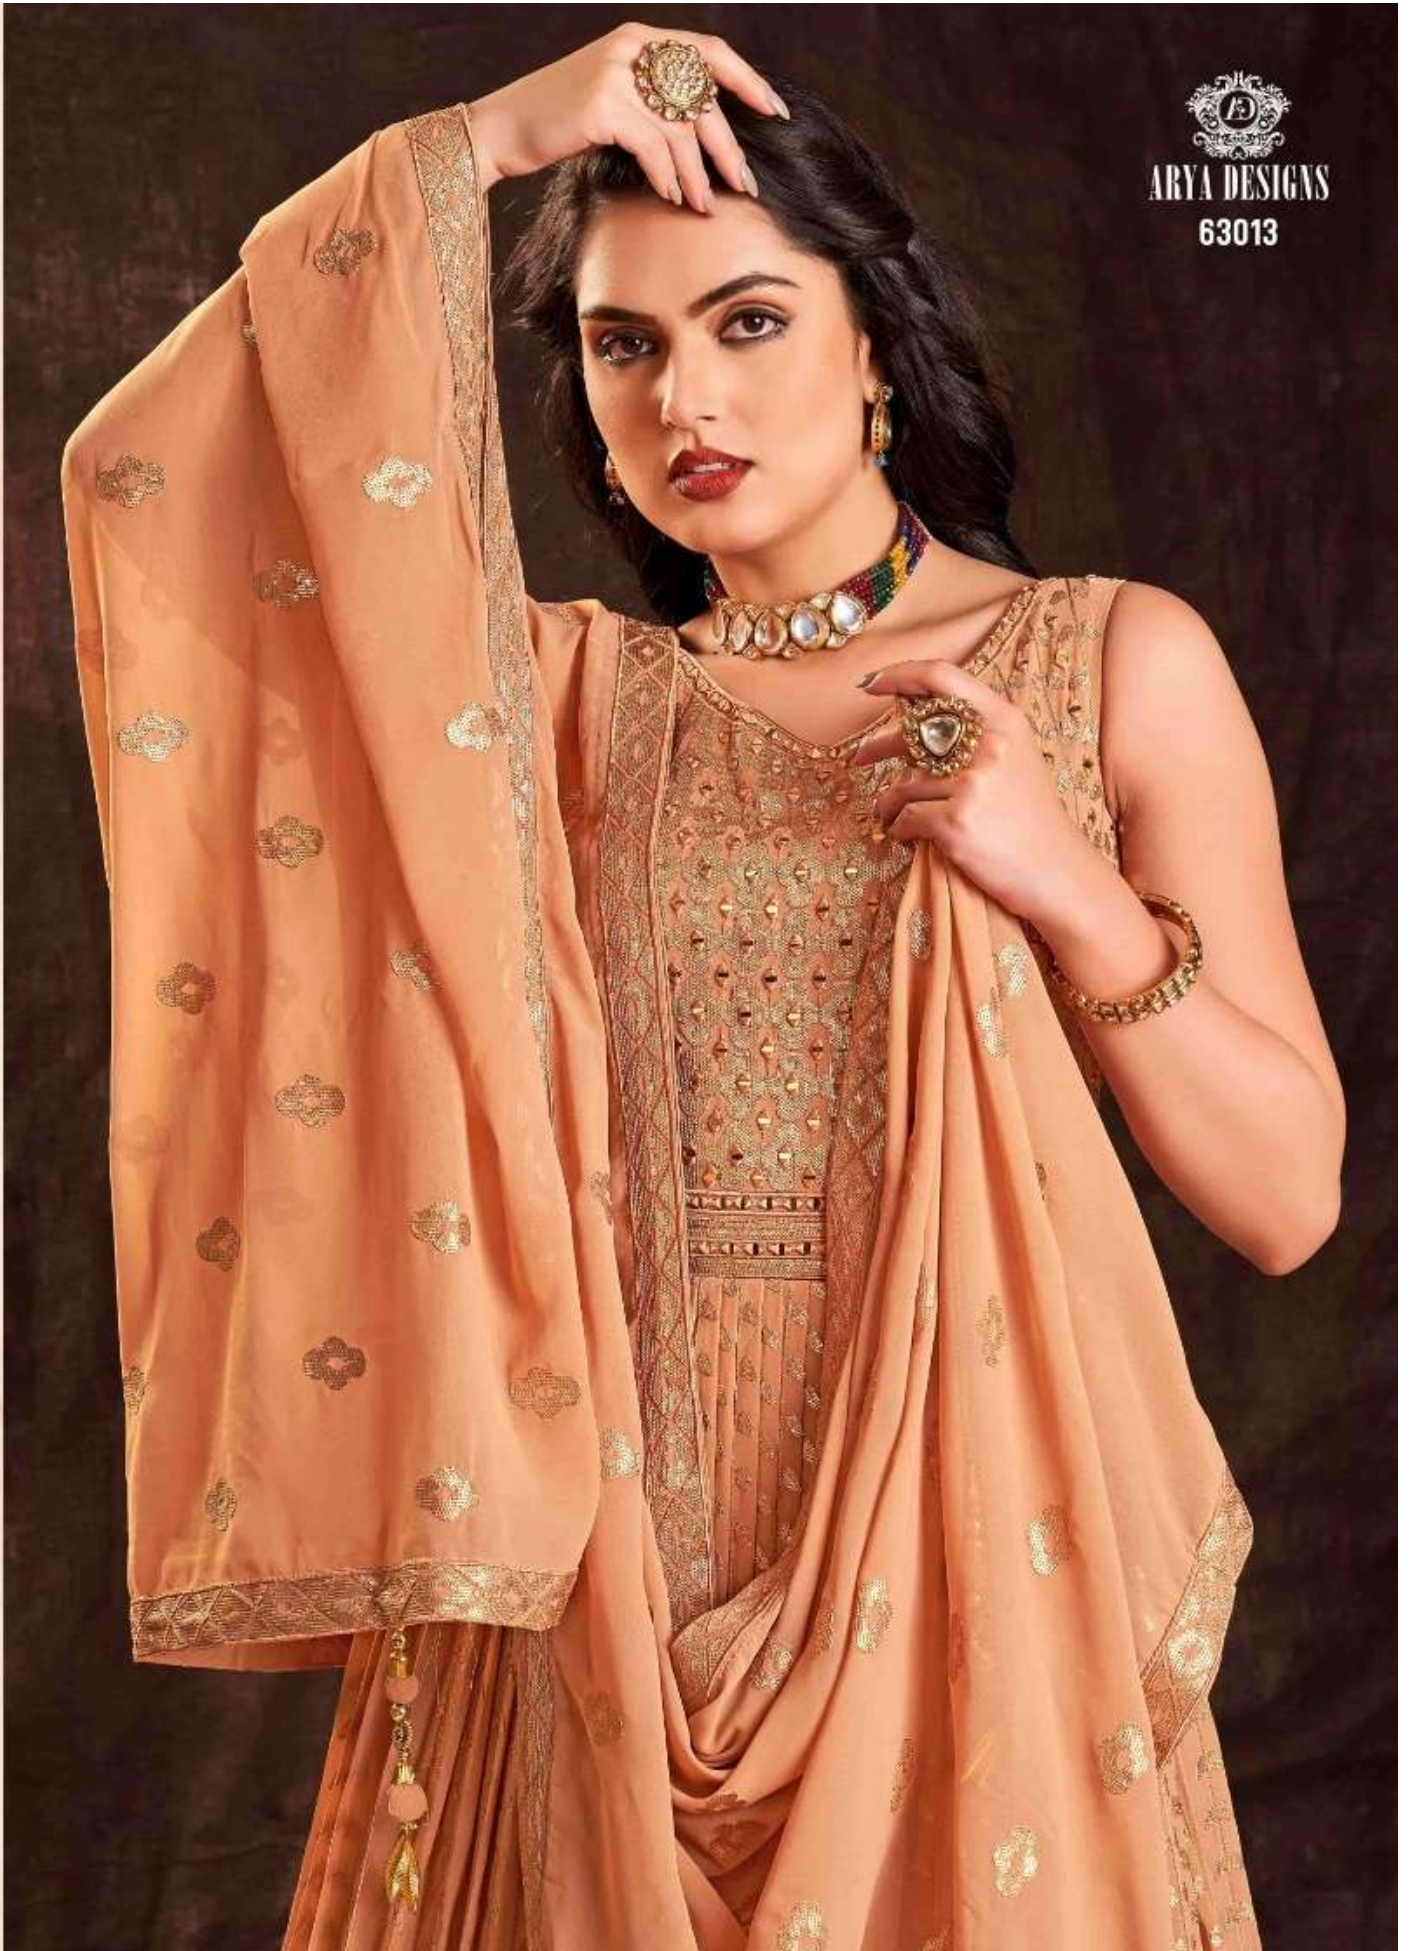

ARYA DESIGNS

63013