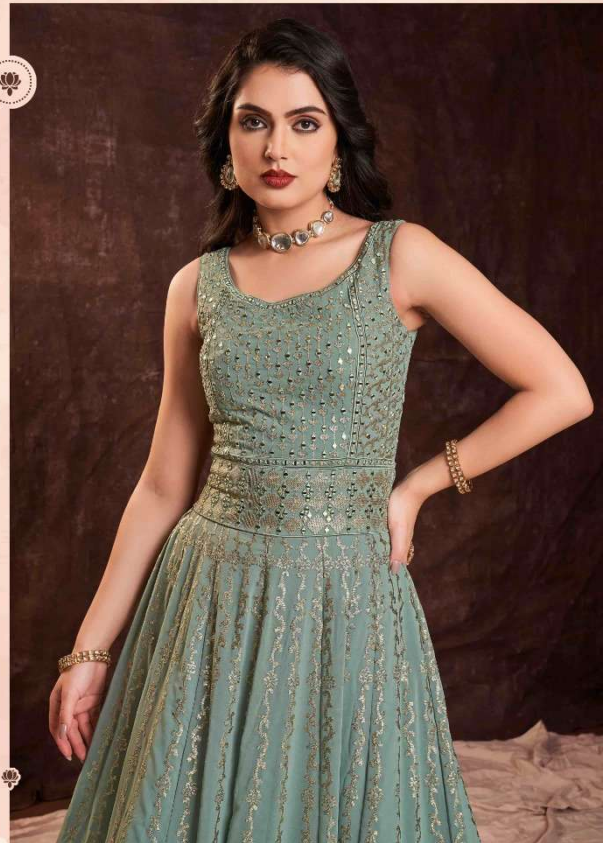

ARYA DESIGNS

63013

ARYA DESIGNS
63001

ARYA DESIGNS
63002

ARYA DESIGNS
63003

ARYA DESIGNS
63005

ARYA DESIGNS
63007

ARYA DESIGNS
63008

ARYA DESIGNS
63010

ARYA DESIGNS
63012

ARYA DESIGNS

ZOYA

VOL-03

SKU	MAIN COLOR	GOWN FABRIC	DUPATTA FABRIC	SIZE	WORK	PRICE
63001	PEACH	GEORGETTE	GEORGETTE	L,XL	SEQUIUNS	5590/- (FLAT) +(GST) +SHIPPING.
63002	PISTA	GEORGETTE	GEORGETTE	L,XL	SEQUIUNS	5590/- (FLAT) +(GST) +SHIPPING.
63003	CREAM	GEORGETTE	GEORGETTE	L,XL	SEQUIUNS	5590/- (FLAT) +(GST) +SHIPPING.
63004	CORAL	GEORGETTE	GEORGETTE	L,XL	SEQUIUNS	5590/- (FLAT) +(GST) +SHIPPING.
63005	PINK	GEORGETTE	GEORGETTE	L,XL	SEQUIUNS	5590/- (FLAT) +(GST) +SHIPPING.
63006	BABY PINK	GEORGETTE	GEORGETTE	L,XL	SEQUIUNS	5590/- (FLAT) +(GST) +SHIPPING.
63007	MAUVE	GEORGETTE	GEORGETTE	L,XL	SEQUIUNS	5590/- (FLAT) +(GST) +SHIPPING.
63008	ORANGE	GEORGETTE	GEORGETTE	L,XL	SEQUIUNS	5590/- (FLAT) +(GST) +SHIPPING.
63009	GREEN	GEORGETTE	GEORGETTE	L,XL	SEQUIUNS	5590/- (FLAT) +(GST) +SHIPPING.
63010	OLIVE	GEORGETTE	GEORGETTE	L,XL	SEQUIUNS	5590/- (FLAT) +(GST) +SHIPPING.
63011	BLUE	GEORGETTE	GEORGETTE	L,XL	SEQUIUNS	5590/- (FLAT) +(GST) +SHIPPING.
63012	BLUE	GEORGETTE	GEORGETTE	L,XL	SEQUIUNS	5590/- (FLAT) +(GST) +SHIPPING.
63013	APRICOT	GEORGETTE	GEORGETTE	L,XL	SEQUIUNS	5590/- (FLAT) +(GST) +SHIPPING.
63014	LIGHT BLUE	GEORGETTE	GEORGETTE	L,XL	SEQUIUNS	5590/- (FLAT) +(GST) +SHIPPING.