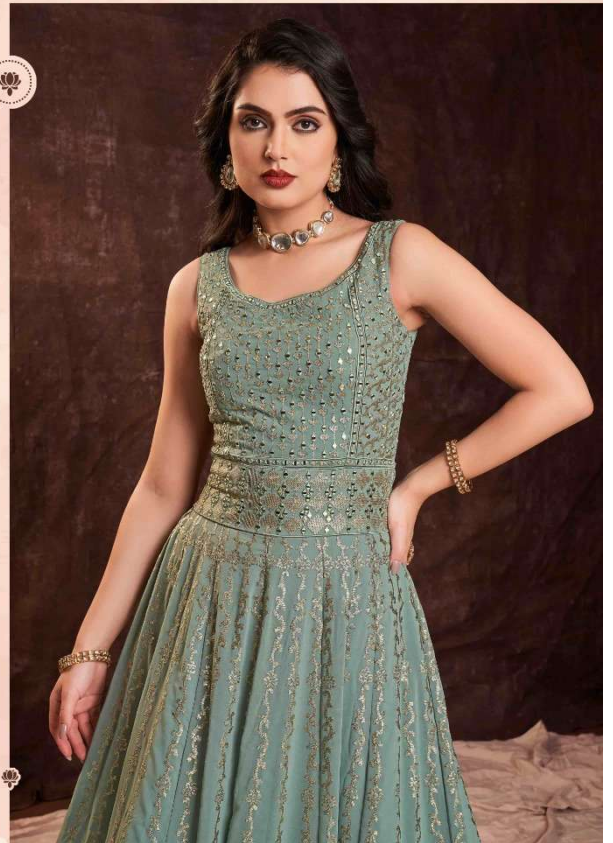

ARYA DESIGNS

63013

ARYA DESIGNS  
63001

ARYA DESIGNS  
63002

ARYA DESIGNS  
63003

ARYA DESIGNS  
63005

ARYA DESIGNS  
63007

ARYA DESIGNS  
63008

  
ARYA DESIGNS  
63010

ARYA DESIGNS  
63012

ARYA DESIGNS

ZOYA

VOL-03

SKU	MAIN COLOR	GOWN FABRIC	DUPATTA FABRIC	SIZE	WORK	PRICE
63001	PEACH	GEORGETTE	GEORGETTE	L,XL	SEQUIUNS	5590/- (FLAT) +(GST) +SHIPPING.
63002	PISTA	GEORGETTE	GEORGETTE	L,XL	SEQUIUNS	5590/- (FLAT) +(GST) +SHIPPING.
63003	CREAM	GEORGETTE	GEORGETTE	L,XL	SEQUIUNS	5590/- (FLAT) +(GST) +SHIPPING.
63004	CORAL	GEORGETTE	GEORGETTE	L,XL	SEQUIUNS	5590/- (FLAT) +(GST) +SHIPPING.
63005	PINK	GEORGETTE	GEORGETTE	L,XL	SEQUIUNS	5590/- (FLAT) +(GST) +SHIPPING.
63006	BABY PINK	GEORGETTE	GEORGETTE	L,XL	SEQUIUNS	5590/- (FLAT) +(GST) +SHIPPING.
63007	MAUVE	GEORGETTE	GEORGETTE	L,XL	SEQUIUNS	5590/- (FLAT) +(GST) +SHIPPING.
63008	ORANGE	GEORGETTE	GEORGETTE	L,XL	SEQUIUNS	5590/- (FLAT) +(GST) +SHIPPING.
63009	GREEN	GEORGETTE	GEORGETTE	L,XL	SEQUIUNS	5590/- (FLAT) +(GST) +SHIPPING.
63010	OLIVE	GEORGETTE	GEORGETTE	L,XL	SEQUIUNS	5590/- (FLAT) +(GST) +SHIPPING.
63011	BLUE	GEORGETTE	GEORGETTE	L,XL	SEQUIUNS	5590/- (FLAT) +(GST) +SHIPPING.
63012	BLUE	GEORGETTE	GEORGETTE	L,XL	SEQUIUNS	5590/- (FLAT) +(GST) +SHIPPING.
63013	APRICOT	GEORGETTE	GEORGETTE	L,XL	SEQUIUNS	5590/- (FLAT) +(GST) +SHIPPING.
63014	LIGHT BLUE	GEORGETTE	GEORGETTE	L,XL	SEQUIUNS	5590/- (FLAT) +(GST) +SHIPPING.