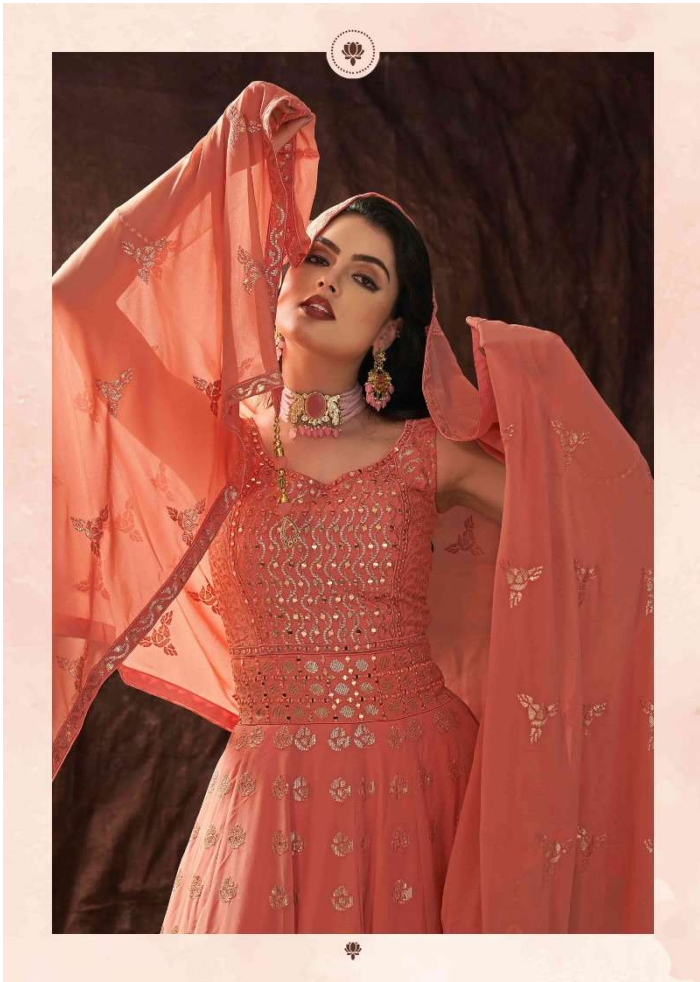

ARYA DESIGNS
63004