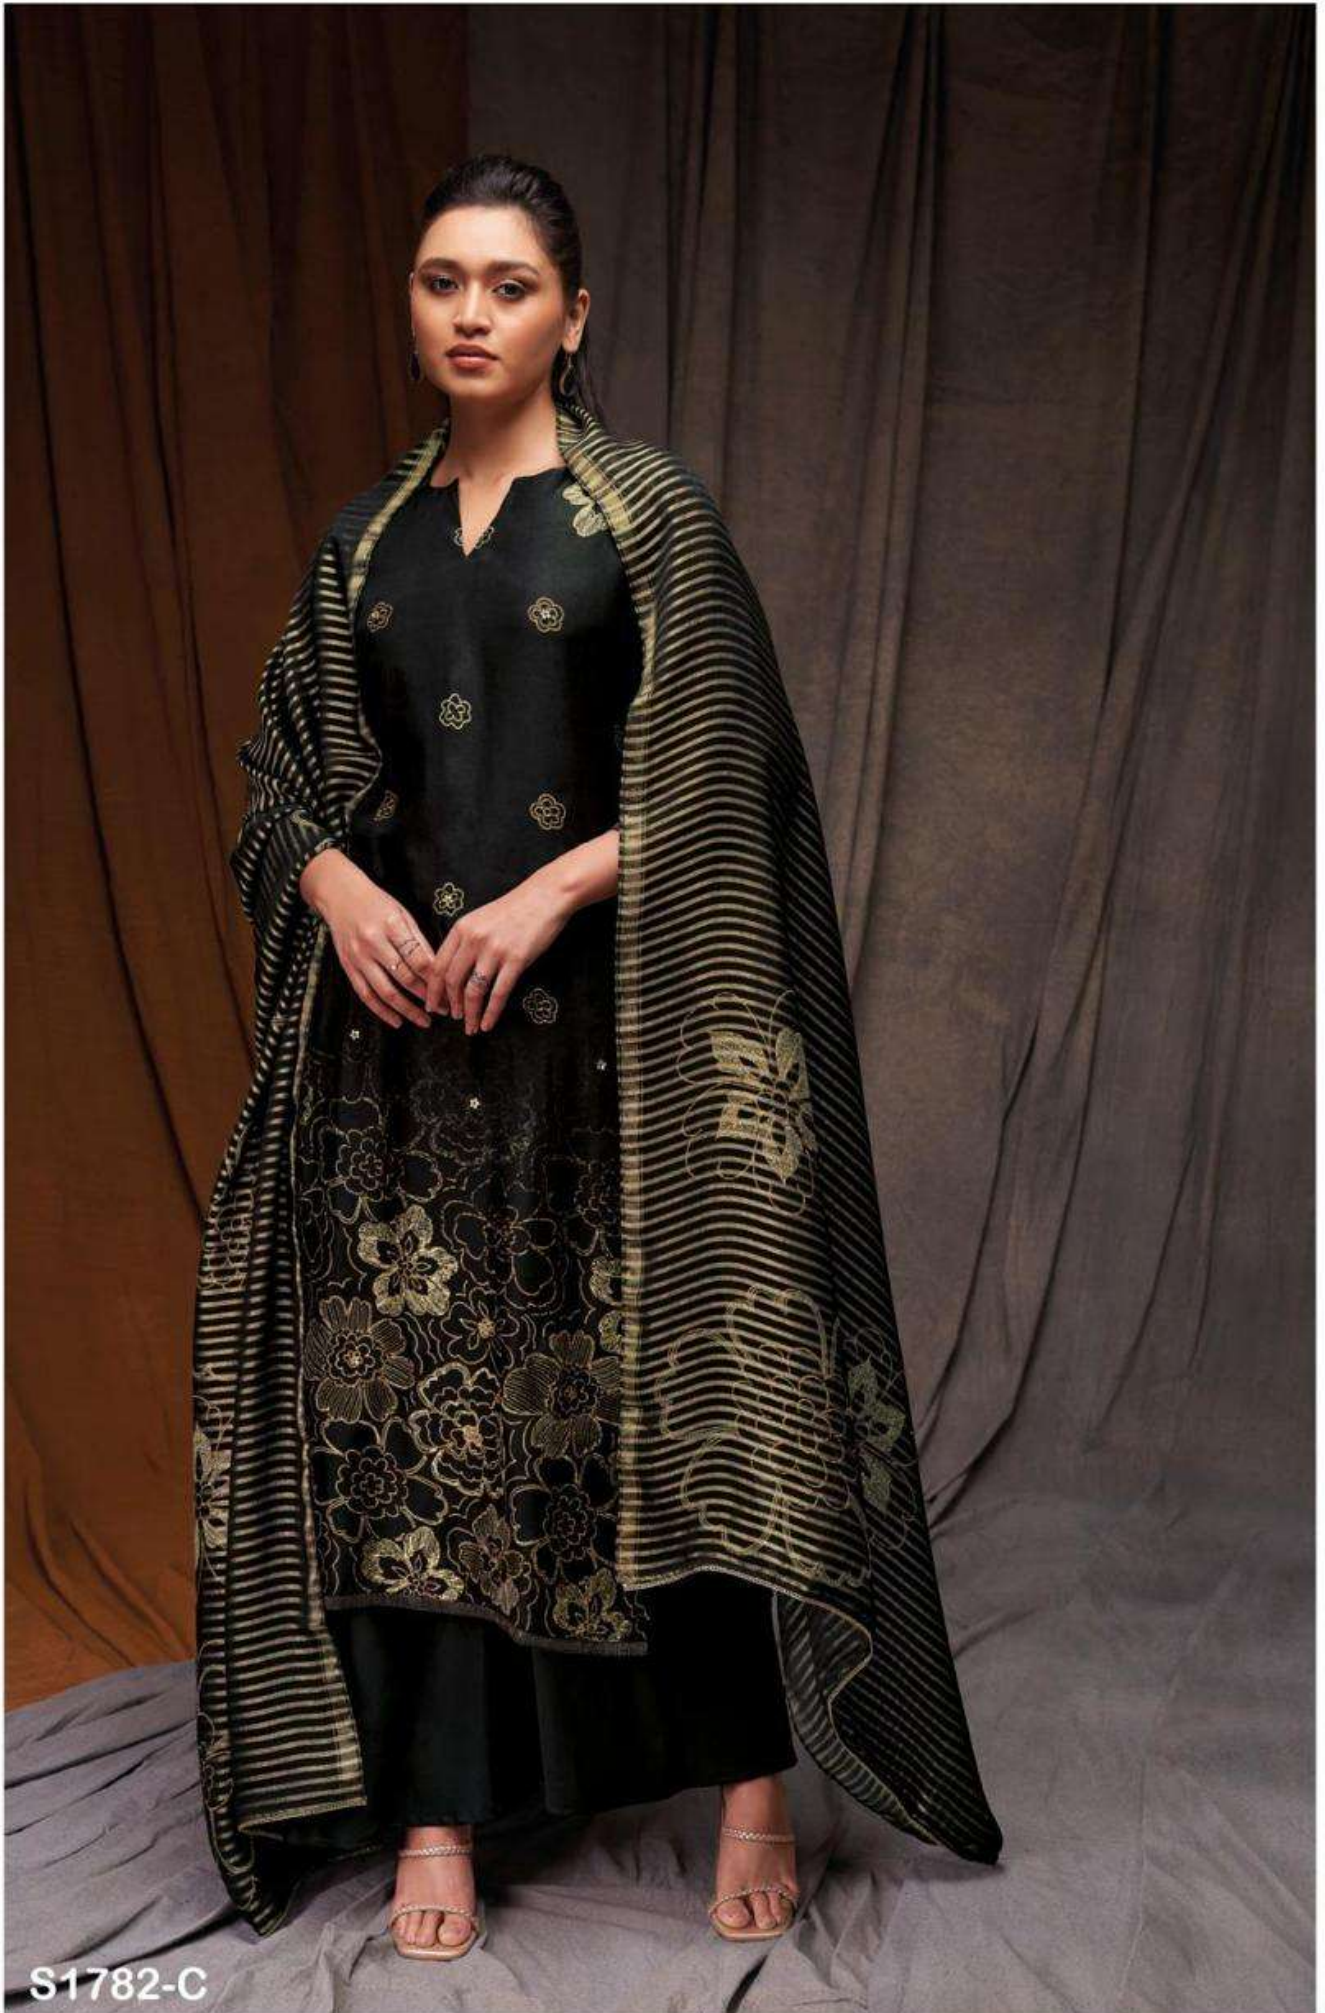

Ganga®

Lara

S1782

S1782-A

S1782-B

S1782-C

S1782-D

S1782-B

PRODUCT NAME	LARA
D.NO.	S1782
DESCRIPTION	<p>TOP PREMIUM BEMBERG RUSSIAN SILK PRINTED WITH DAMAN & SLEEVES EMBROIDERY AND HAND WORK</p> <p>BOTTOM PREMIUM COTTON SILK SOLID COLOUR</p> <p>DUPATTA FINEST BEMBERG LAWN JACQUARD PRINTED WITH TWO SIDE JARI LACE</p>
HSN CODE	540834
WHOLESALE PRICE	1910/- EACH+GST(EXTRA)

S1782-A

S1782-B

S1782-C

S1782-D

Ganga®
Lara
S1782- A/B/C/D