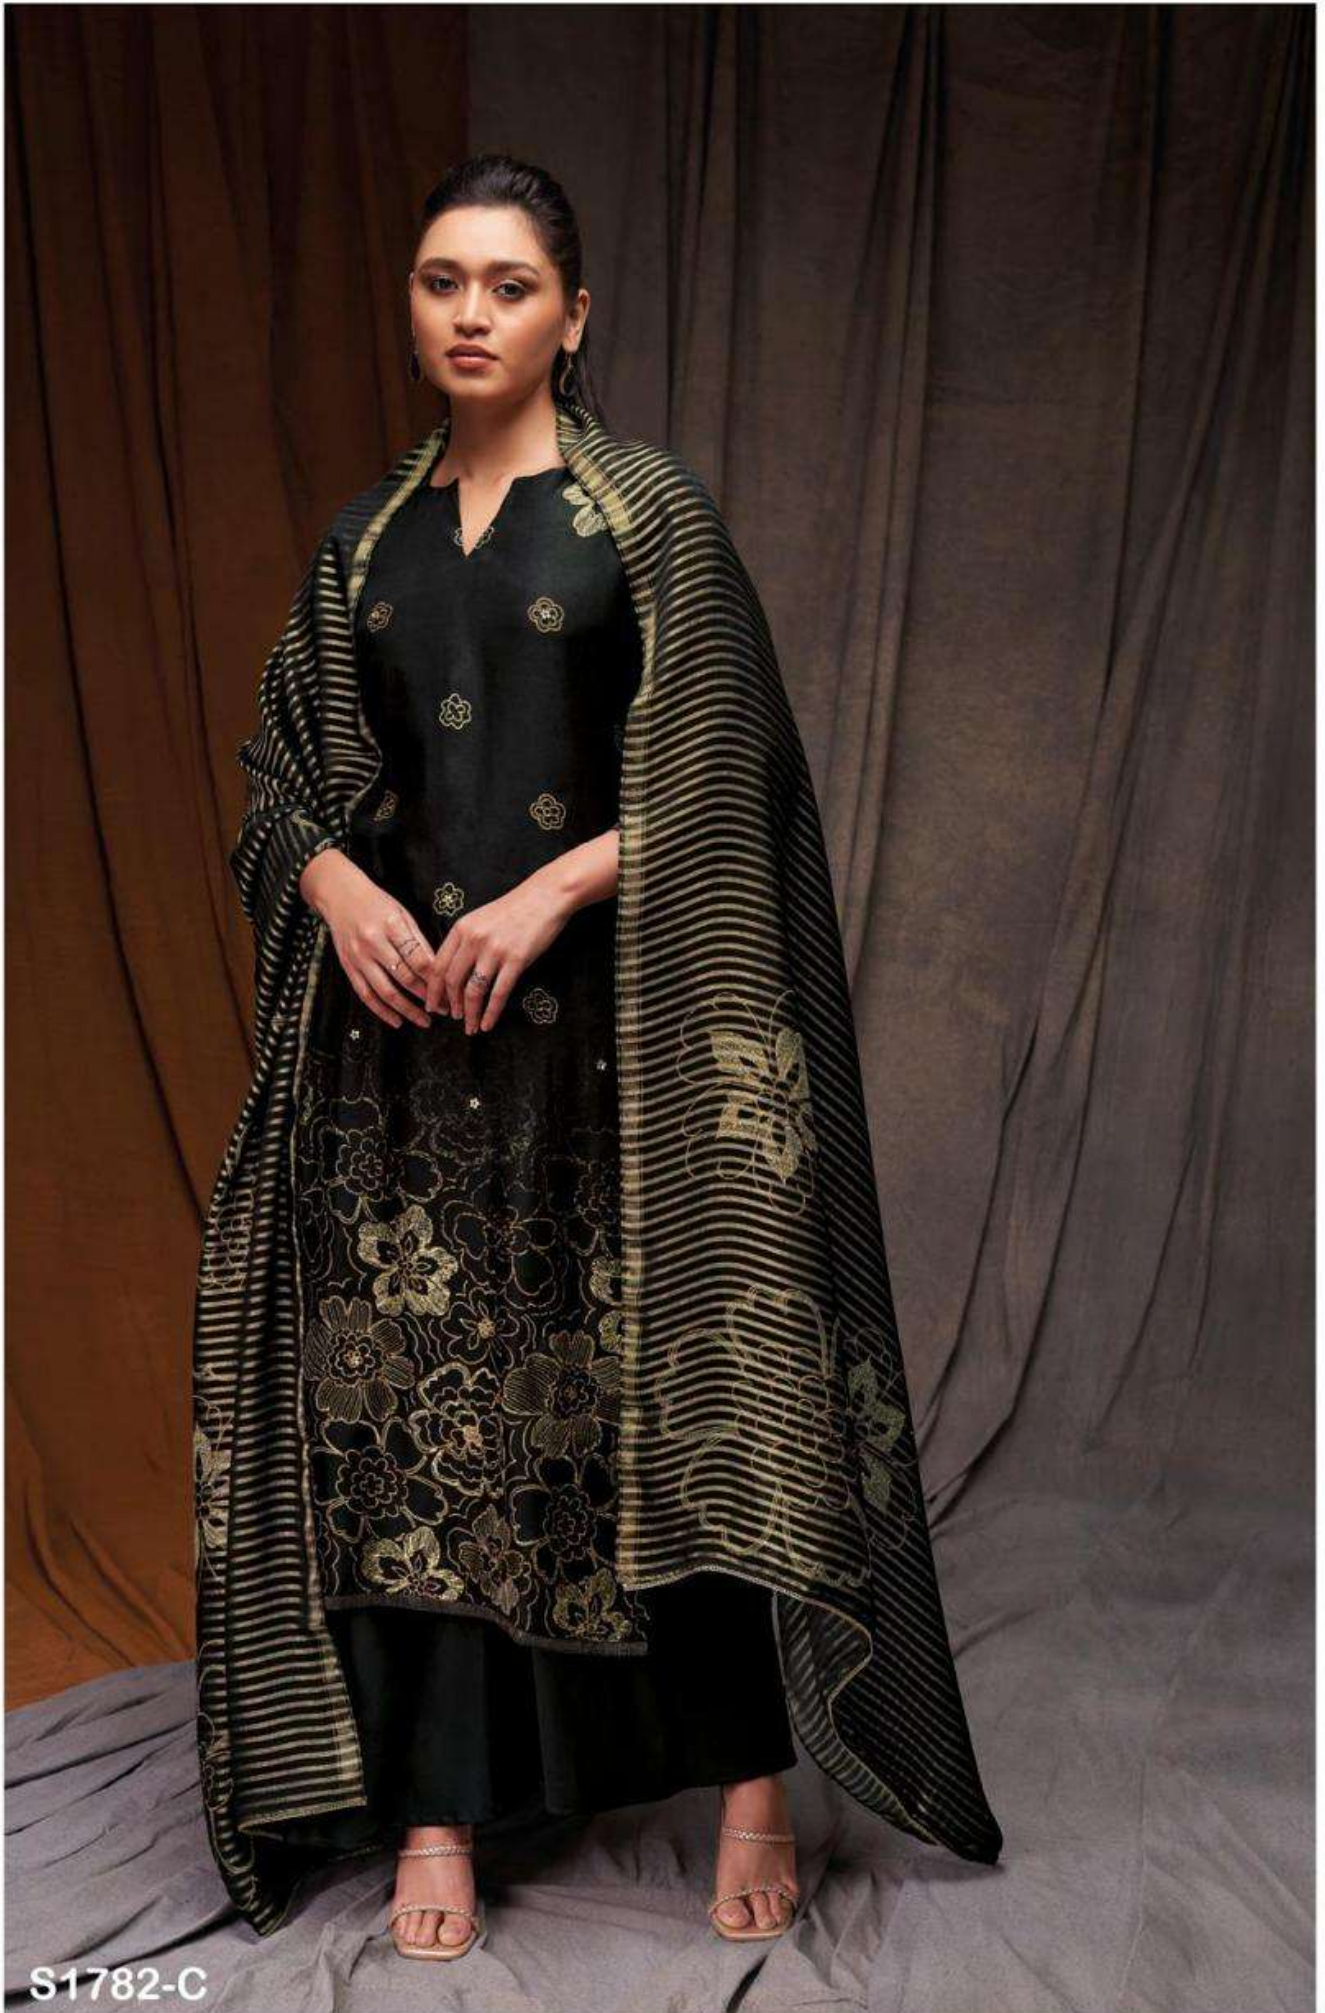

Ganga®
Lara
S1782

S1782-A

S1782-B

S1782-C

S1782-D

S1782-B

PRODUCT NAME	LARA
D.NO.	S1782
DESCRIPTION	<p>TOP PREMIUM BEMBERG RUSSIAN SILK PRINTED WITH DAMAN & SLEEVES EMBROIDERY AND HAND WORK</p> <p>BOTTOM PREMIUM COTTON SILK SOLID COLOUR</p> <p>DUPATTA FINEST BEMBERG LAWN JACQUARD PRINTED WITH TWO SIDE JARI LACE</p>
HSN CODE	540834
WHOLESALE PRICE	1910/- EACH+GST(EXTRA)

S1782-A

S1782-B

S1782-C

S1782-D

Ganga®
Lara
S1782- A/B/C/D